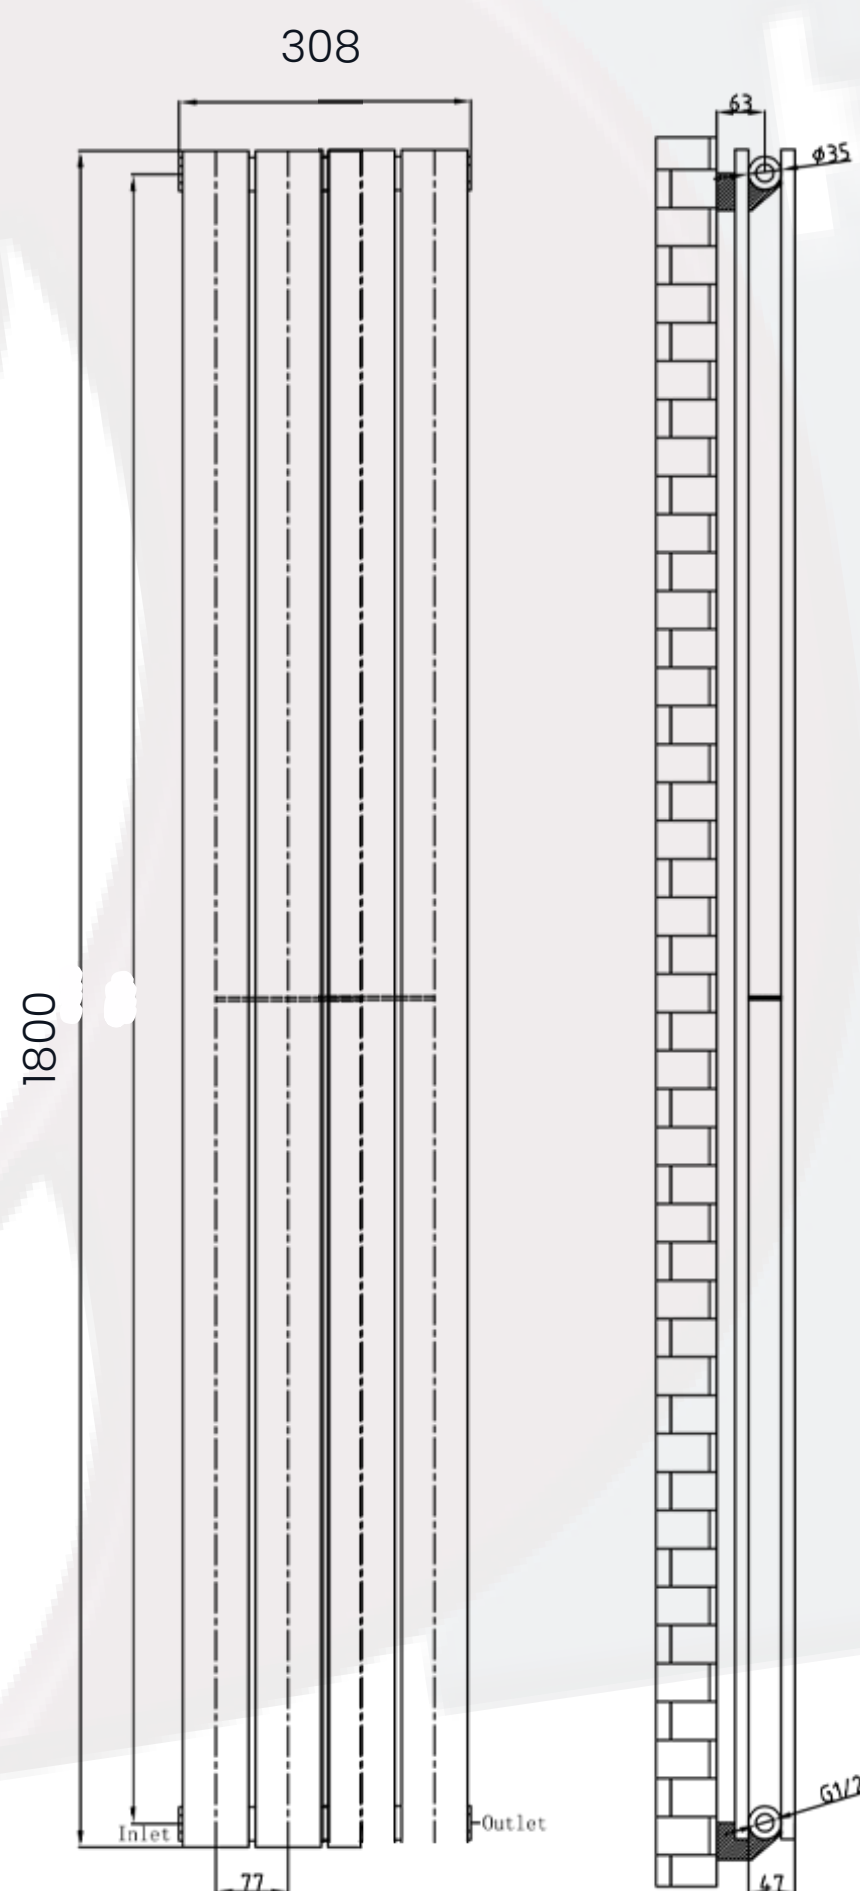

# Whitby Data Sheet

1800 x 308mm Double White Designer Radiator

**Height:** 1800mm

**No. Of Tubes:** 4

**Colour:** White

**BTU: @ Delta T50:** 4058mm **@ Delta T60:** 5145mm

**Width:** 308mm

**Water Content:** 308mm

**Watts:** 1190

All Direct Radiators are BOE and pipe centres are the radiator width plus 74mm.

Please note due to manufacturing tolerances pipe centres may vary by +/- 10mm, we recommend that pipe work is not altered until your radiator is on site.