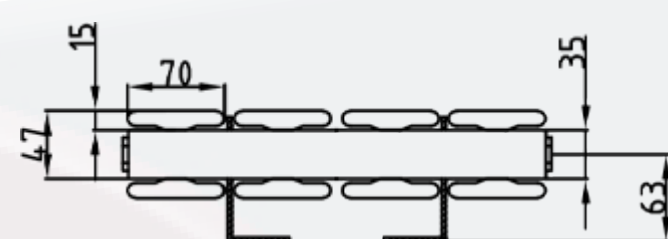

# Whitby Data Sheet

1800 x 308mm Double White Designer Radiator

**Height:** 1800mm

**No. Of Tubes:** 4

**Colour:** White

**BTU: @ Delta T50:** 4058mm **@ Delta T60:** 5145mm

**Width:** 308mm

**Water Content:** 308mm

**Watts:** 1190

All Direct Radiators are BOE and pipe centres are the radiator width plus 74mm.

Please note due to manufacturing tolerances pipe centres may vary by +/- 10mm, we recommend that pipe work is not altered until your radiator is on site.