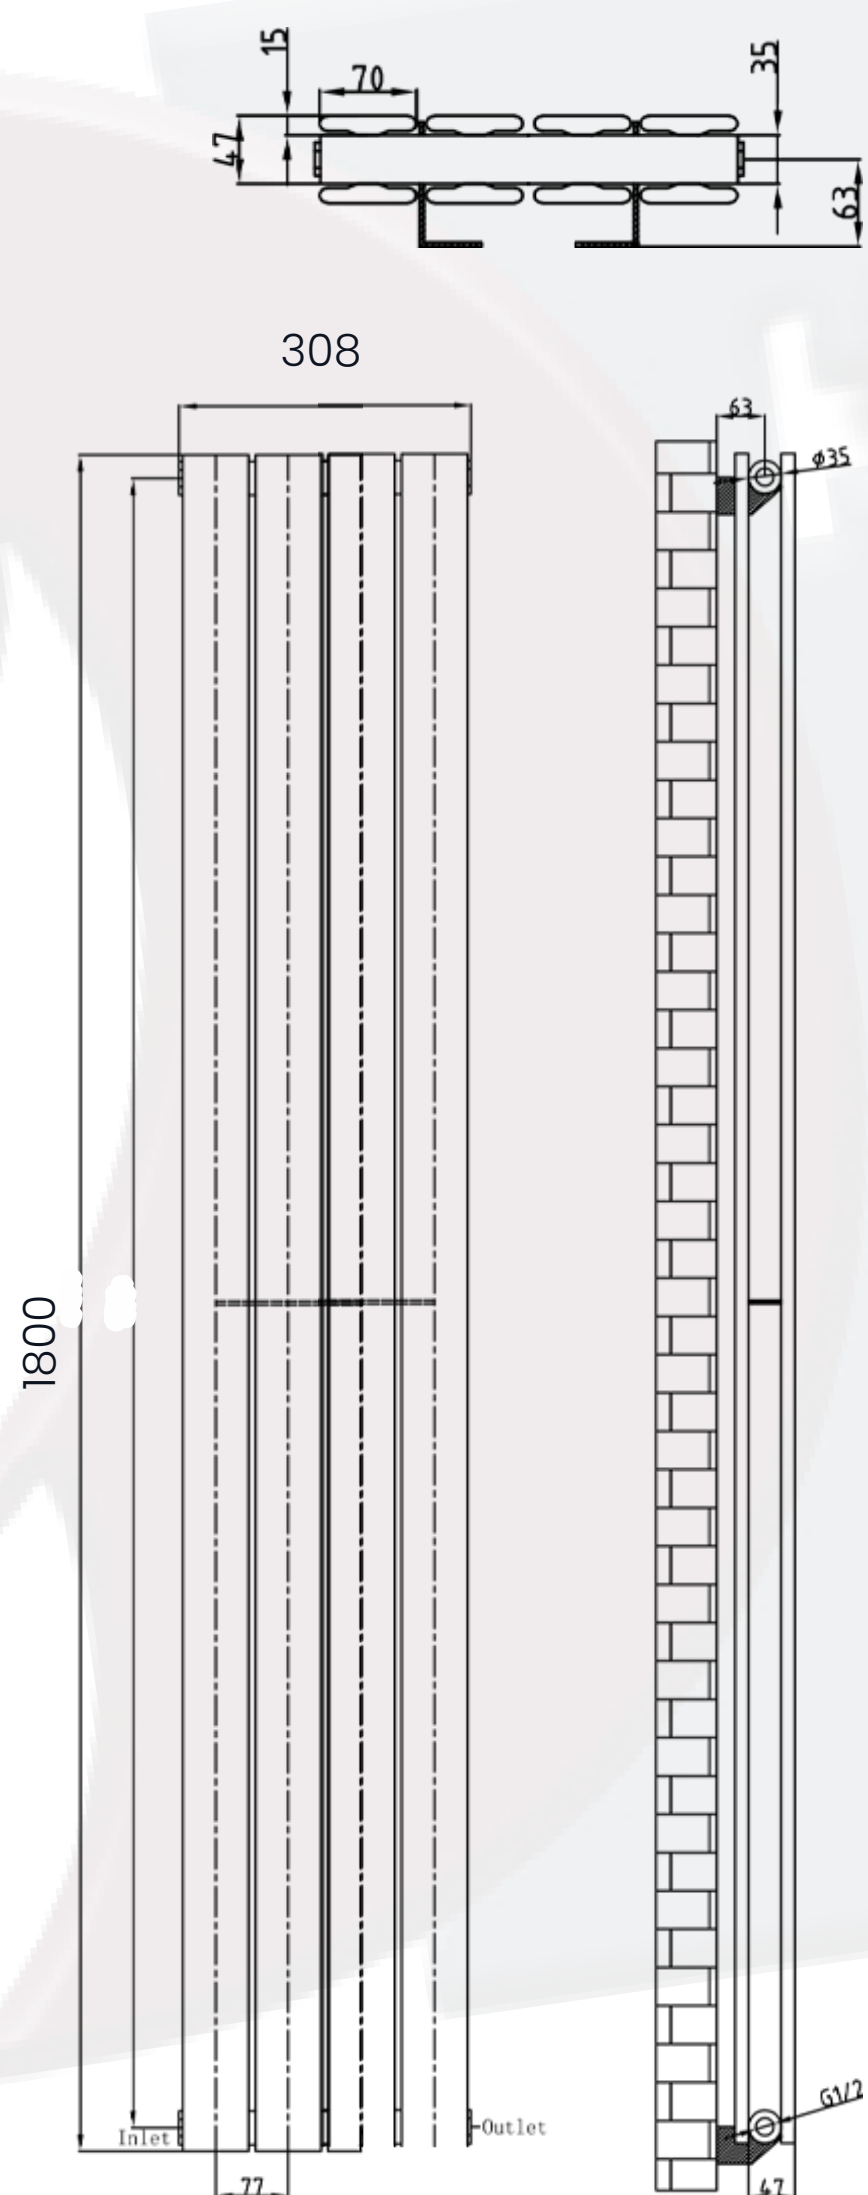

Whitby Data Sheet

1800 x 308mm Double Anthracite Designer Radiator

Height: 1800mm
No. Of Tubes: 4
Colour: Anthracite
BTU: @ Delta T50: 4058mm

Width: 308mm
Water Content: 308mm
Watts: 1190
@ Delta T60: 5145mm

All Direct Radiators are BOE and pipe centres are the radiator width plus 74mm.

Please note due to manufacturing tolerances pipe centres may vary by +/- 10mm, we recommend that pipe work is not altered until your radiator is on site.