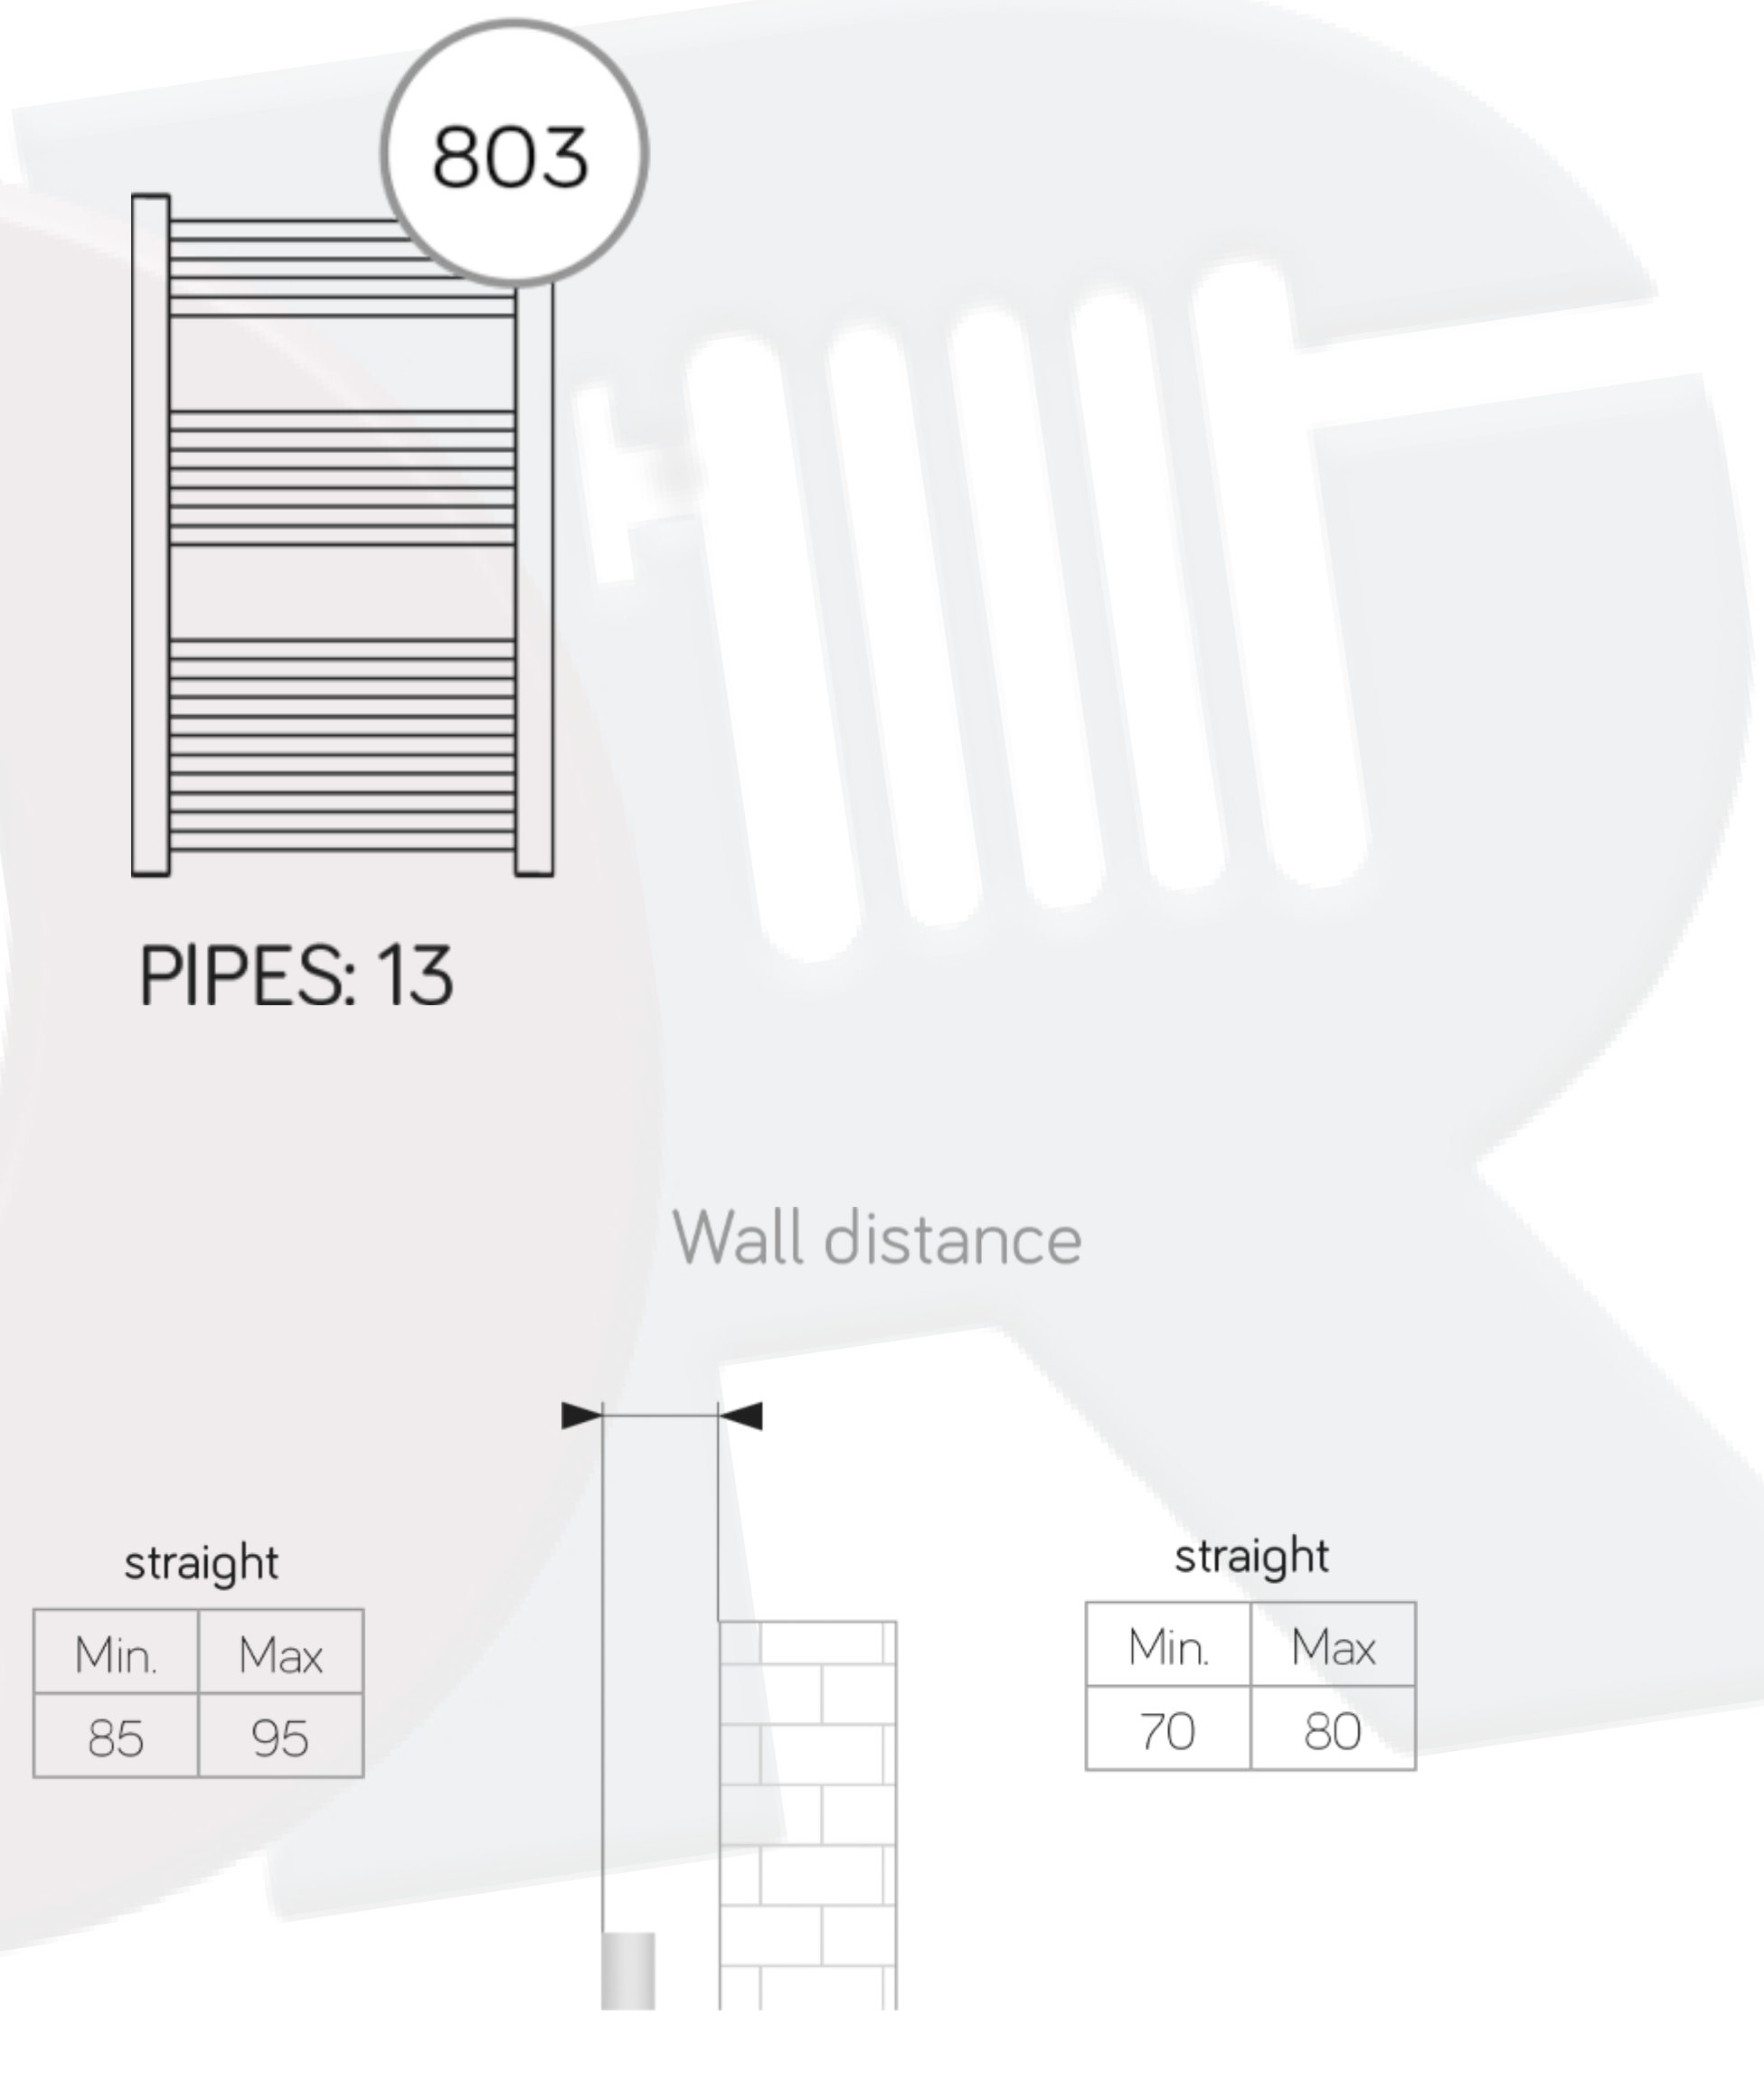

Aura Data Sheet

803 x 600mm Matt Blue Heated Towel Rail

Height: 803mm
No. Of Tubes: 13
Colour: Matt Blue
BTU: @ Delta T50: 1316mm @ **Delta T60:** 1652mm

Width: 600mm
Water Content: 803mm
Watts: 386

Please note due to manufacturing tolerances pipe centres may vary by +/- 10mm, we recommend that pipe work is not altered until your radiator is on site.