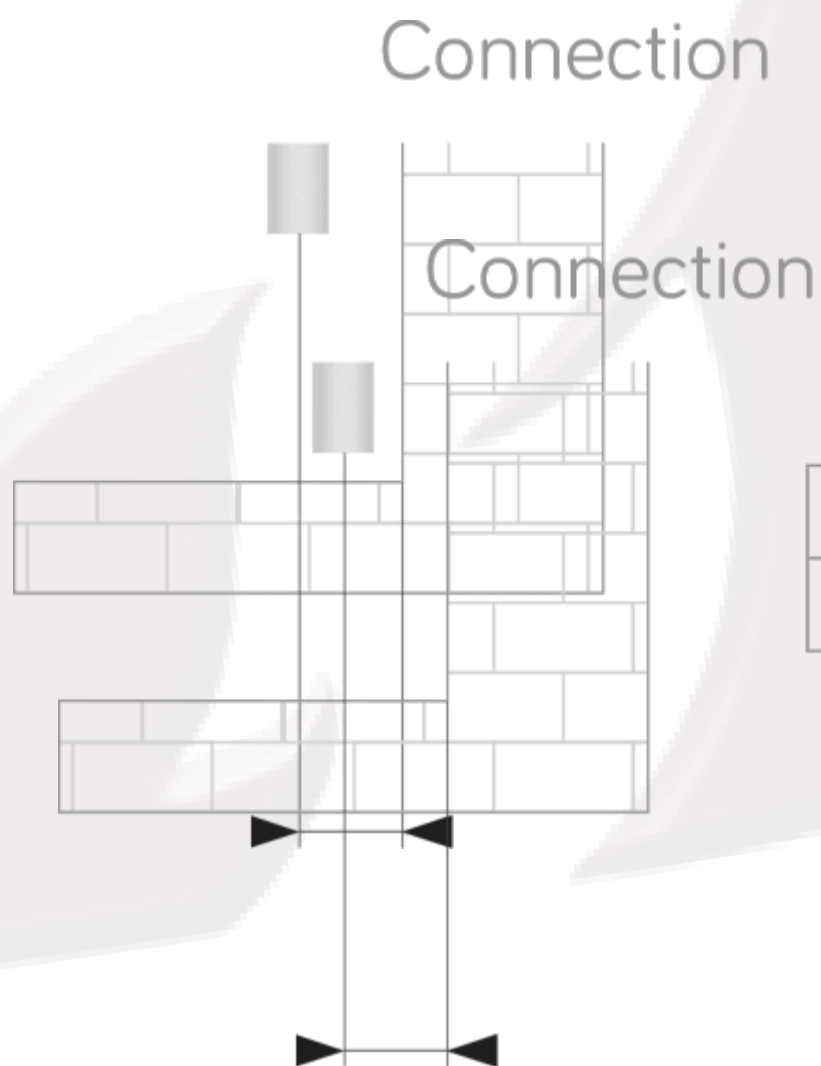

Aura Data Sheet

1785 x 600mm Matt Blue Heated Towel Rail

Height: 1785mm
No. Of Tubes: 31
Colour: Matt Blue
BTU: @ Delta T50: 3038mm

Width: 600mm
Water Content: 1785mm
Watts: 891
BTU: @ Delta T60: 3808mm

PIPES: 31

straight

Min.	Max
85	95

straight

Min.	Max
85	95

straight

Min.	Max
70	80

straight

Min.	Max
70	80