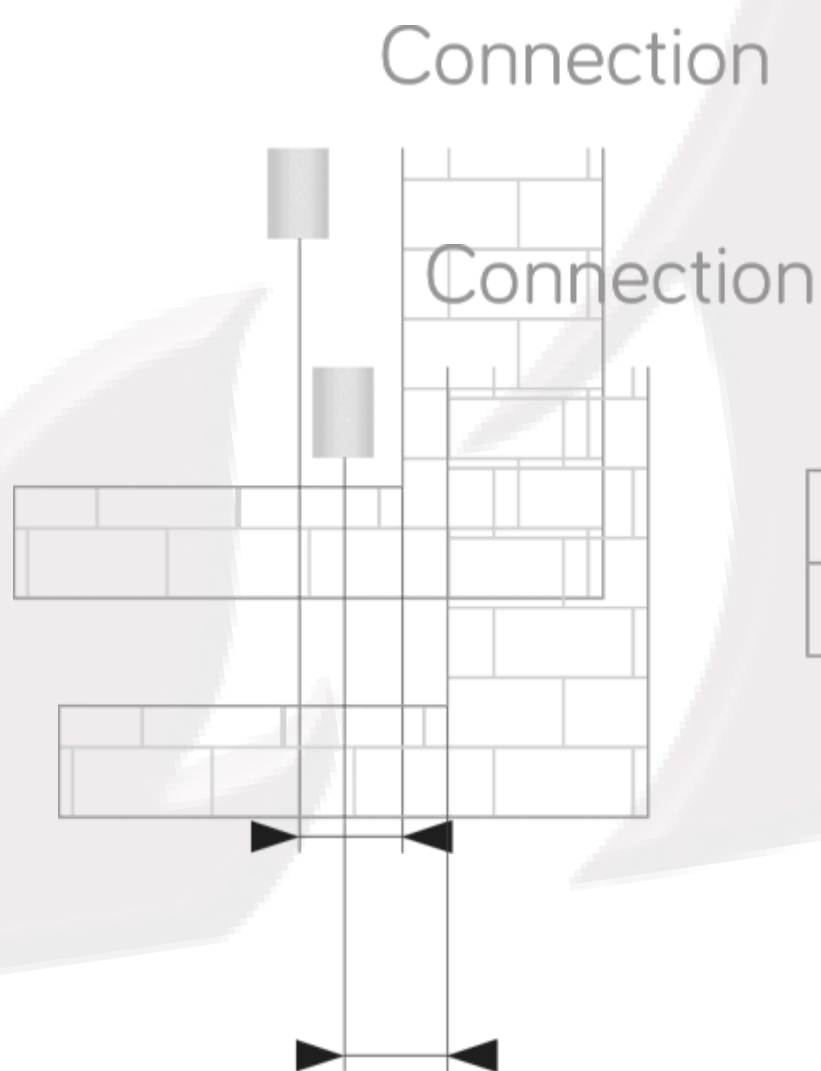

Tyne Data Sheet

1785 x 600mm Brushed Brass Heated Towel Rail

Height: 1785mm
No. Of Tubes: 31
Colour: Brushed Brass
BTU: @ Delta T50: 2575mm @ **Delta T60:** 3232mm

Width: 600mm
Water Content: 1785mm
Watts: 755

straight	
Min.	Max
85	95

straight	
Min.	Max
85	95

straight	
Min.	Max
70	80

straight	
Min.	Max
70	80

Please note due to manufacturing tolerances pipe centres may vary by +/- 10mm, we recommend that pipe work is not altered until your radiator is on site.