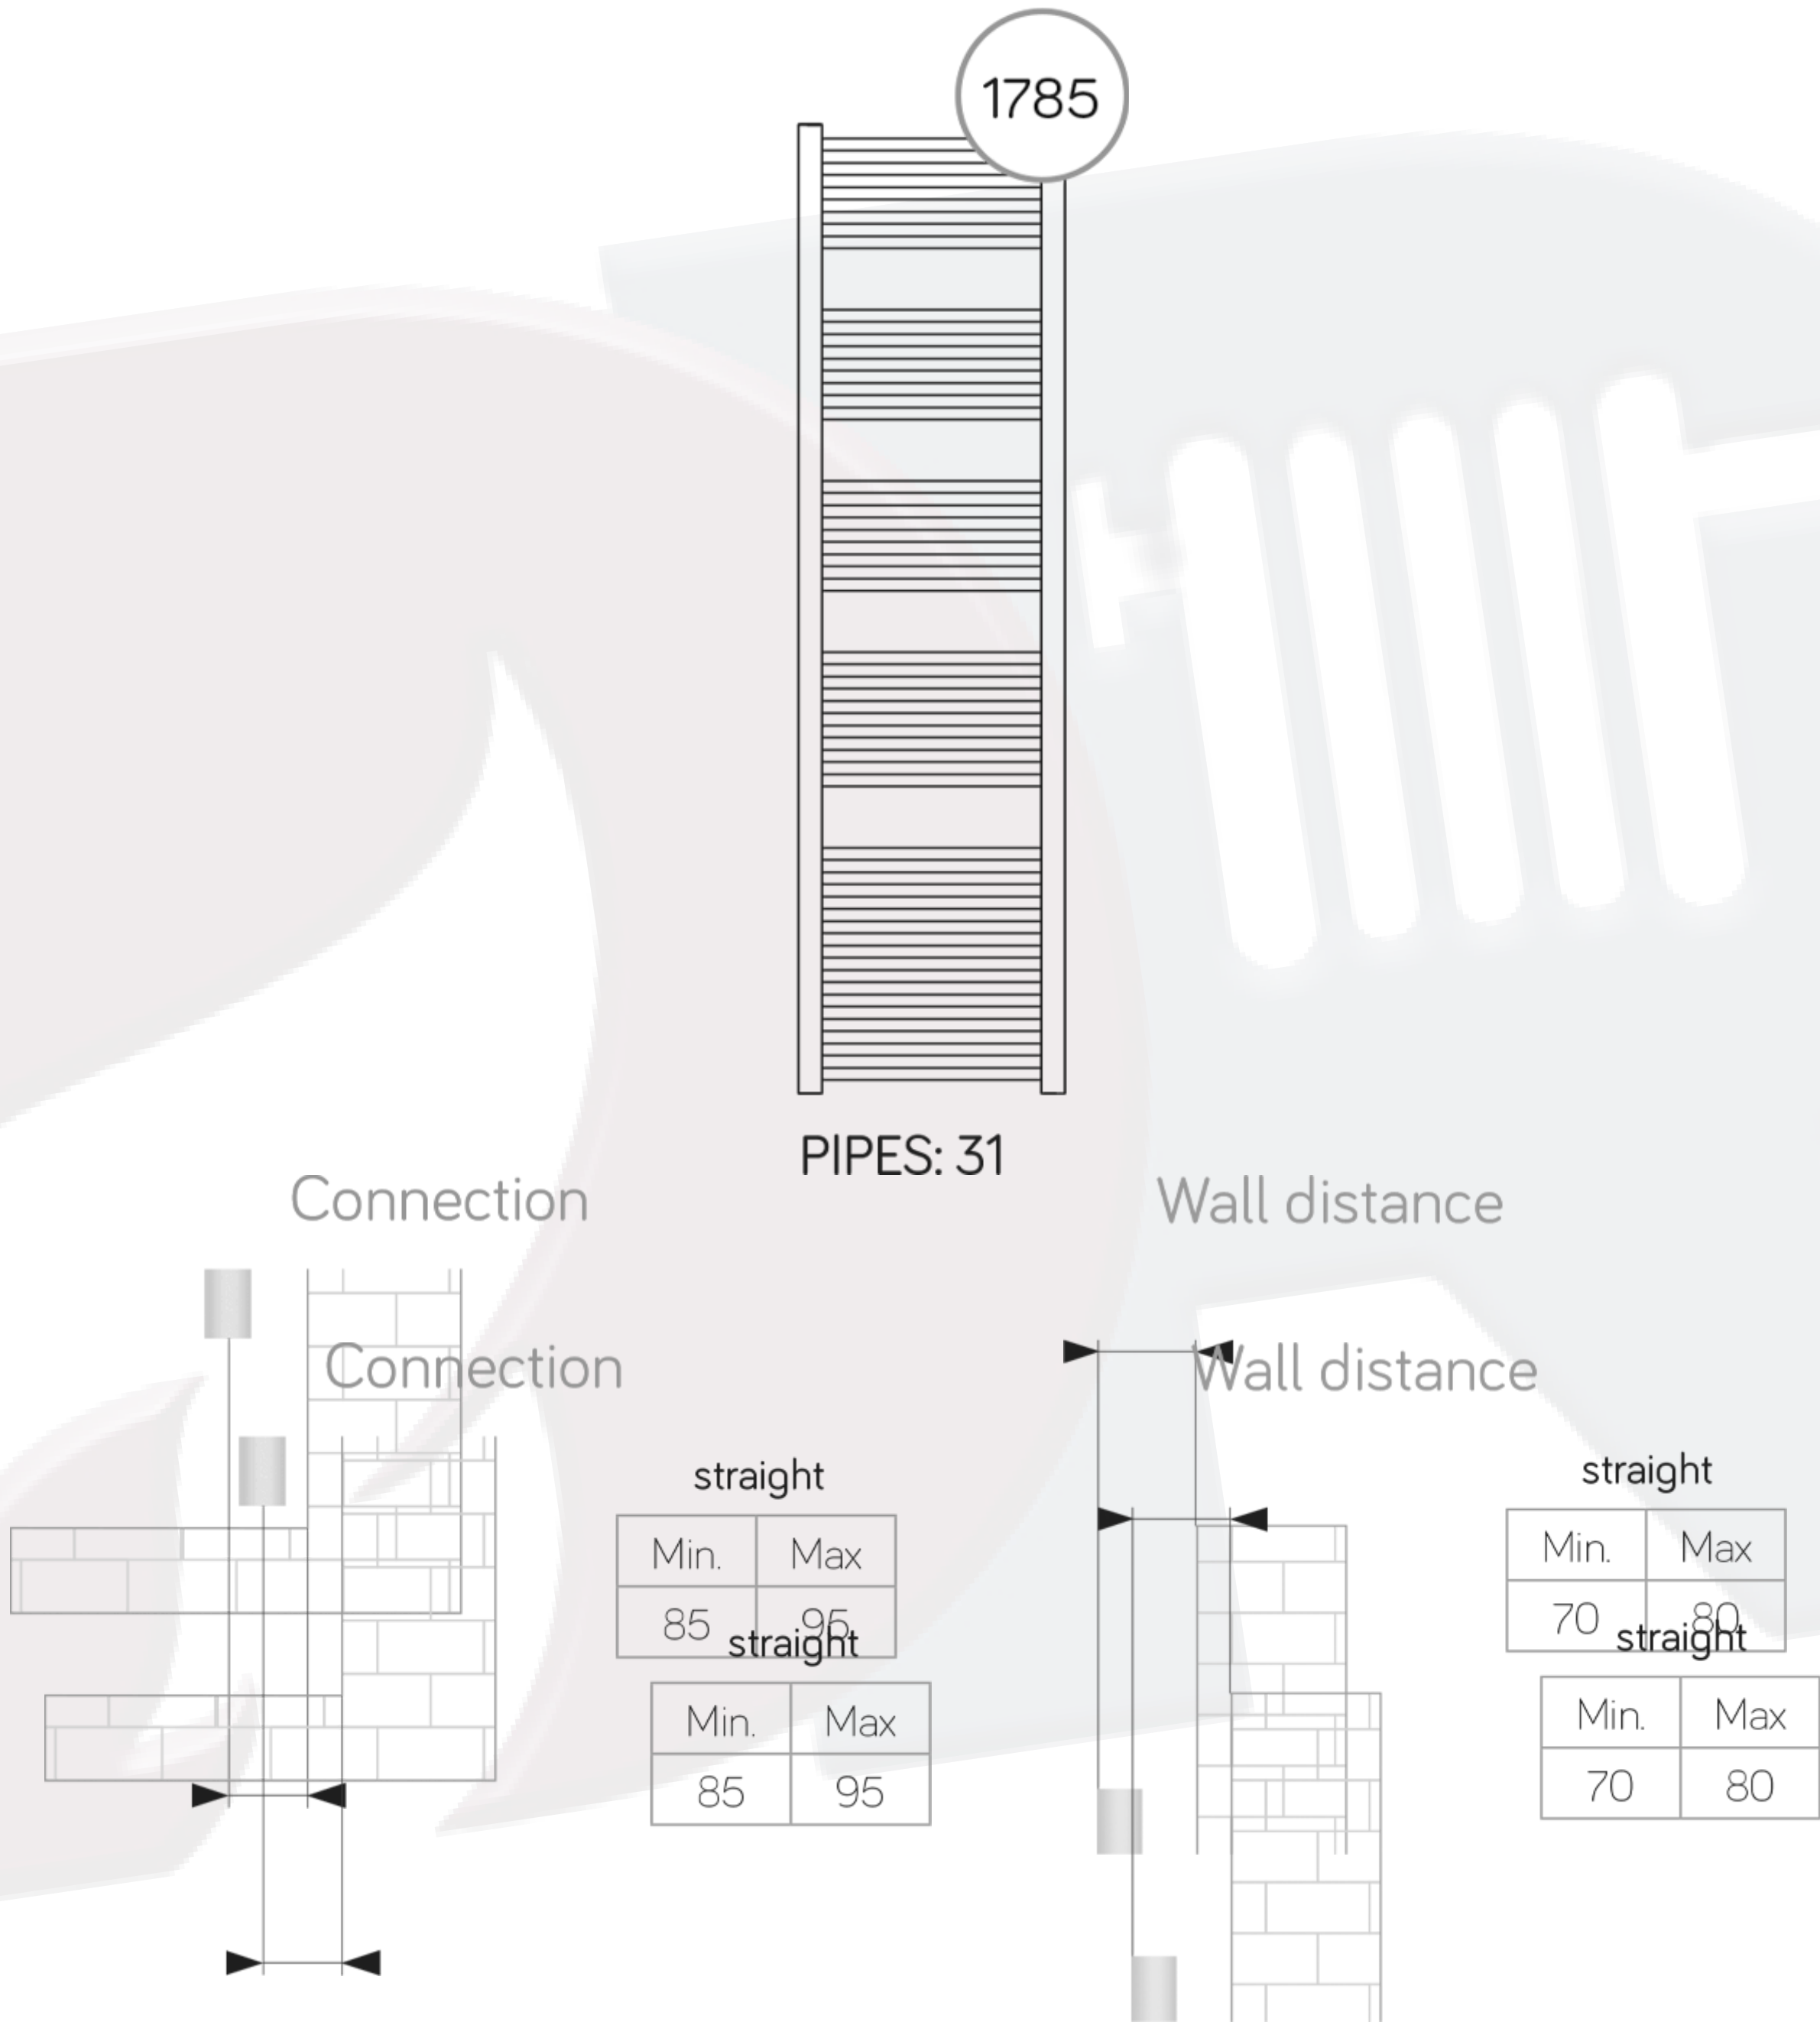

Aura Data Sheet

1785 x 500mm Matt Blue Heated Towel Rail

Height: 1785mm
No. Of Tubes: 31
Colour: Matt Blue
BTU: @ Delta T50: 2602mm

Width: 500mm
Water Content: 1785mm
Watts: 763
BTU: @ Delta T60: 3262mm

Please note due to manufacturing tolerances pipe centres may vary by +/- 10mm, we recommend that pipe work is not altered until your radiator is on site.

All Tyne Radiators: **Test Pressure:** 6.5 bar **Max Operating Pressure:** 5 Bar

www.directradiators.co.uk