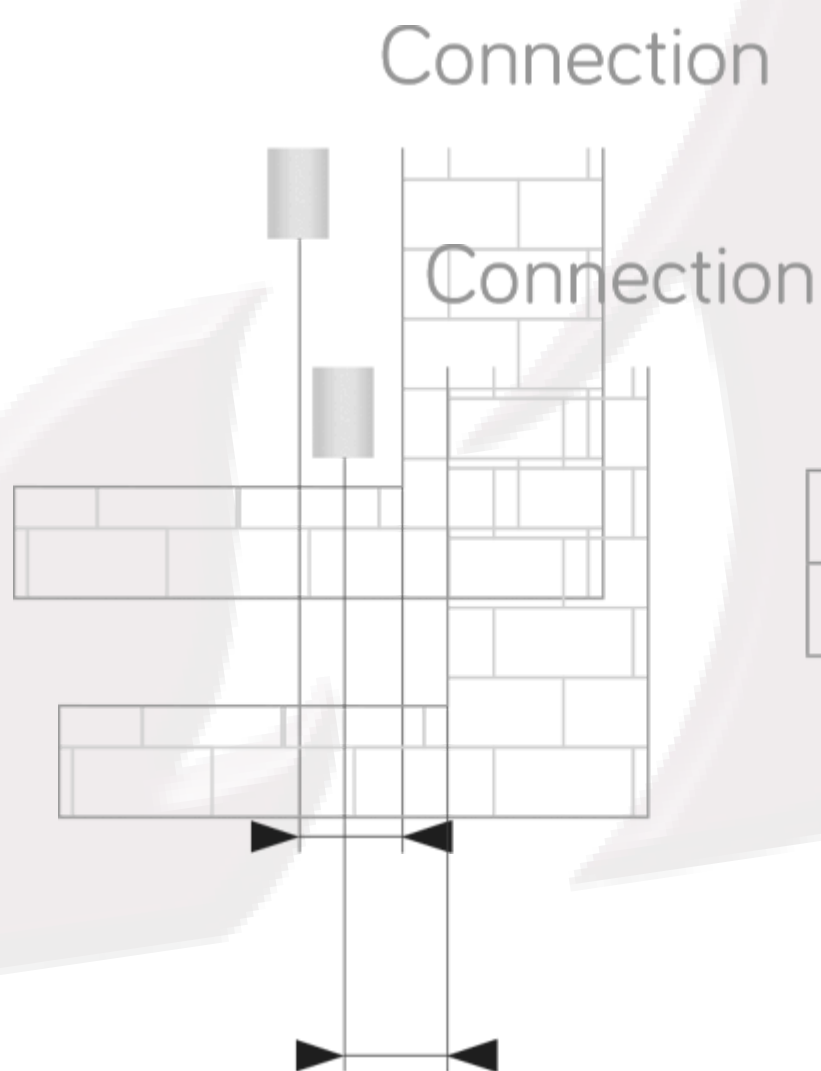

Tyne Data Sheet

1785 x 500mm Brushed Brass Heated Towel Rail

Height: 1785mm

No. Of Tubes: 31

Colour: Brushed Brass

BTU: @ Delta T50: 2206mm **@ Delta T60:** 2771mm

Width: 500mm

Water Content: 1785mm

Watts: 647

PIPES: 31

straight	
Min.	Max
85	95

straight

Min.	Max
85	95

straight	
Min.	Max
70	80

straight

Min.	Max
70	80