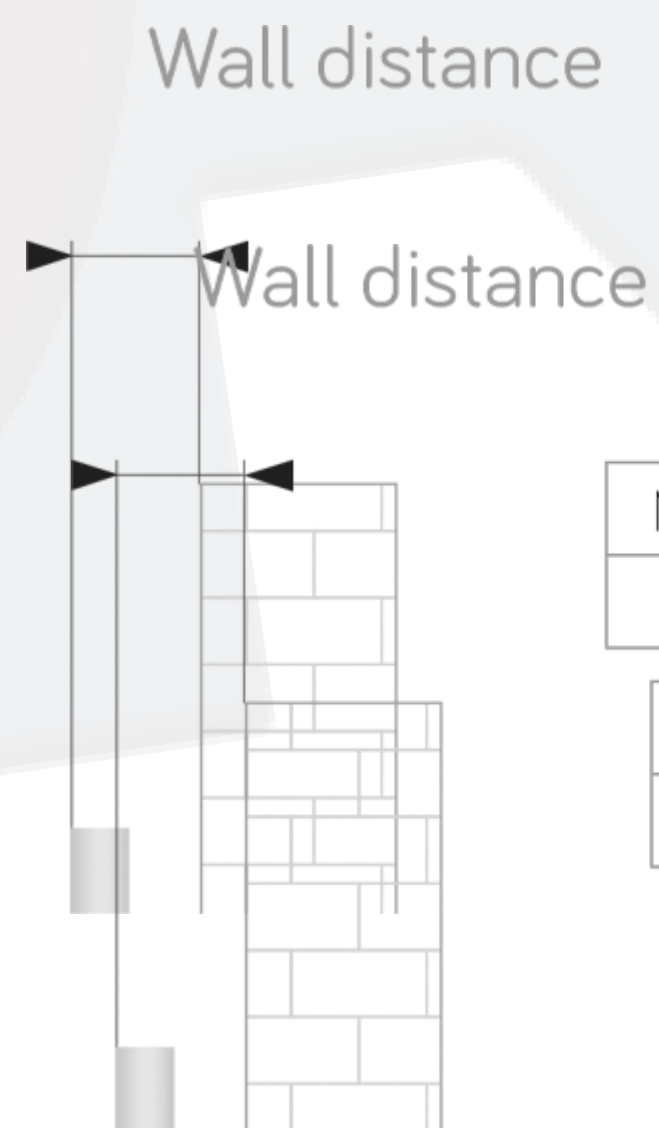

Tyne Data Sheet

1785 x 500mm Brushed Brass Heated Towel Rail

Height: 1785mm

No. Of Tubes: 31

Colour: Brushed Brass

BTU: @ Delta T50: 2206mm **@ Delta T60:** 2771mm

Width: 500mm

Water Content: 1785mm

Watts: 647

PIPES: 31

straight	
Min.	Max
85	95

straight

Min.	Max
85	95

straight	
Min.	Max
70	80

straight

Min.	Max
70	80