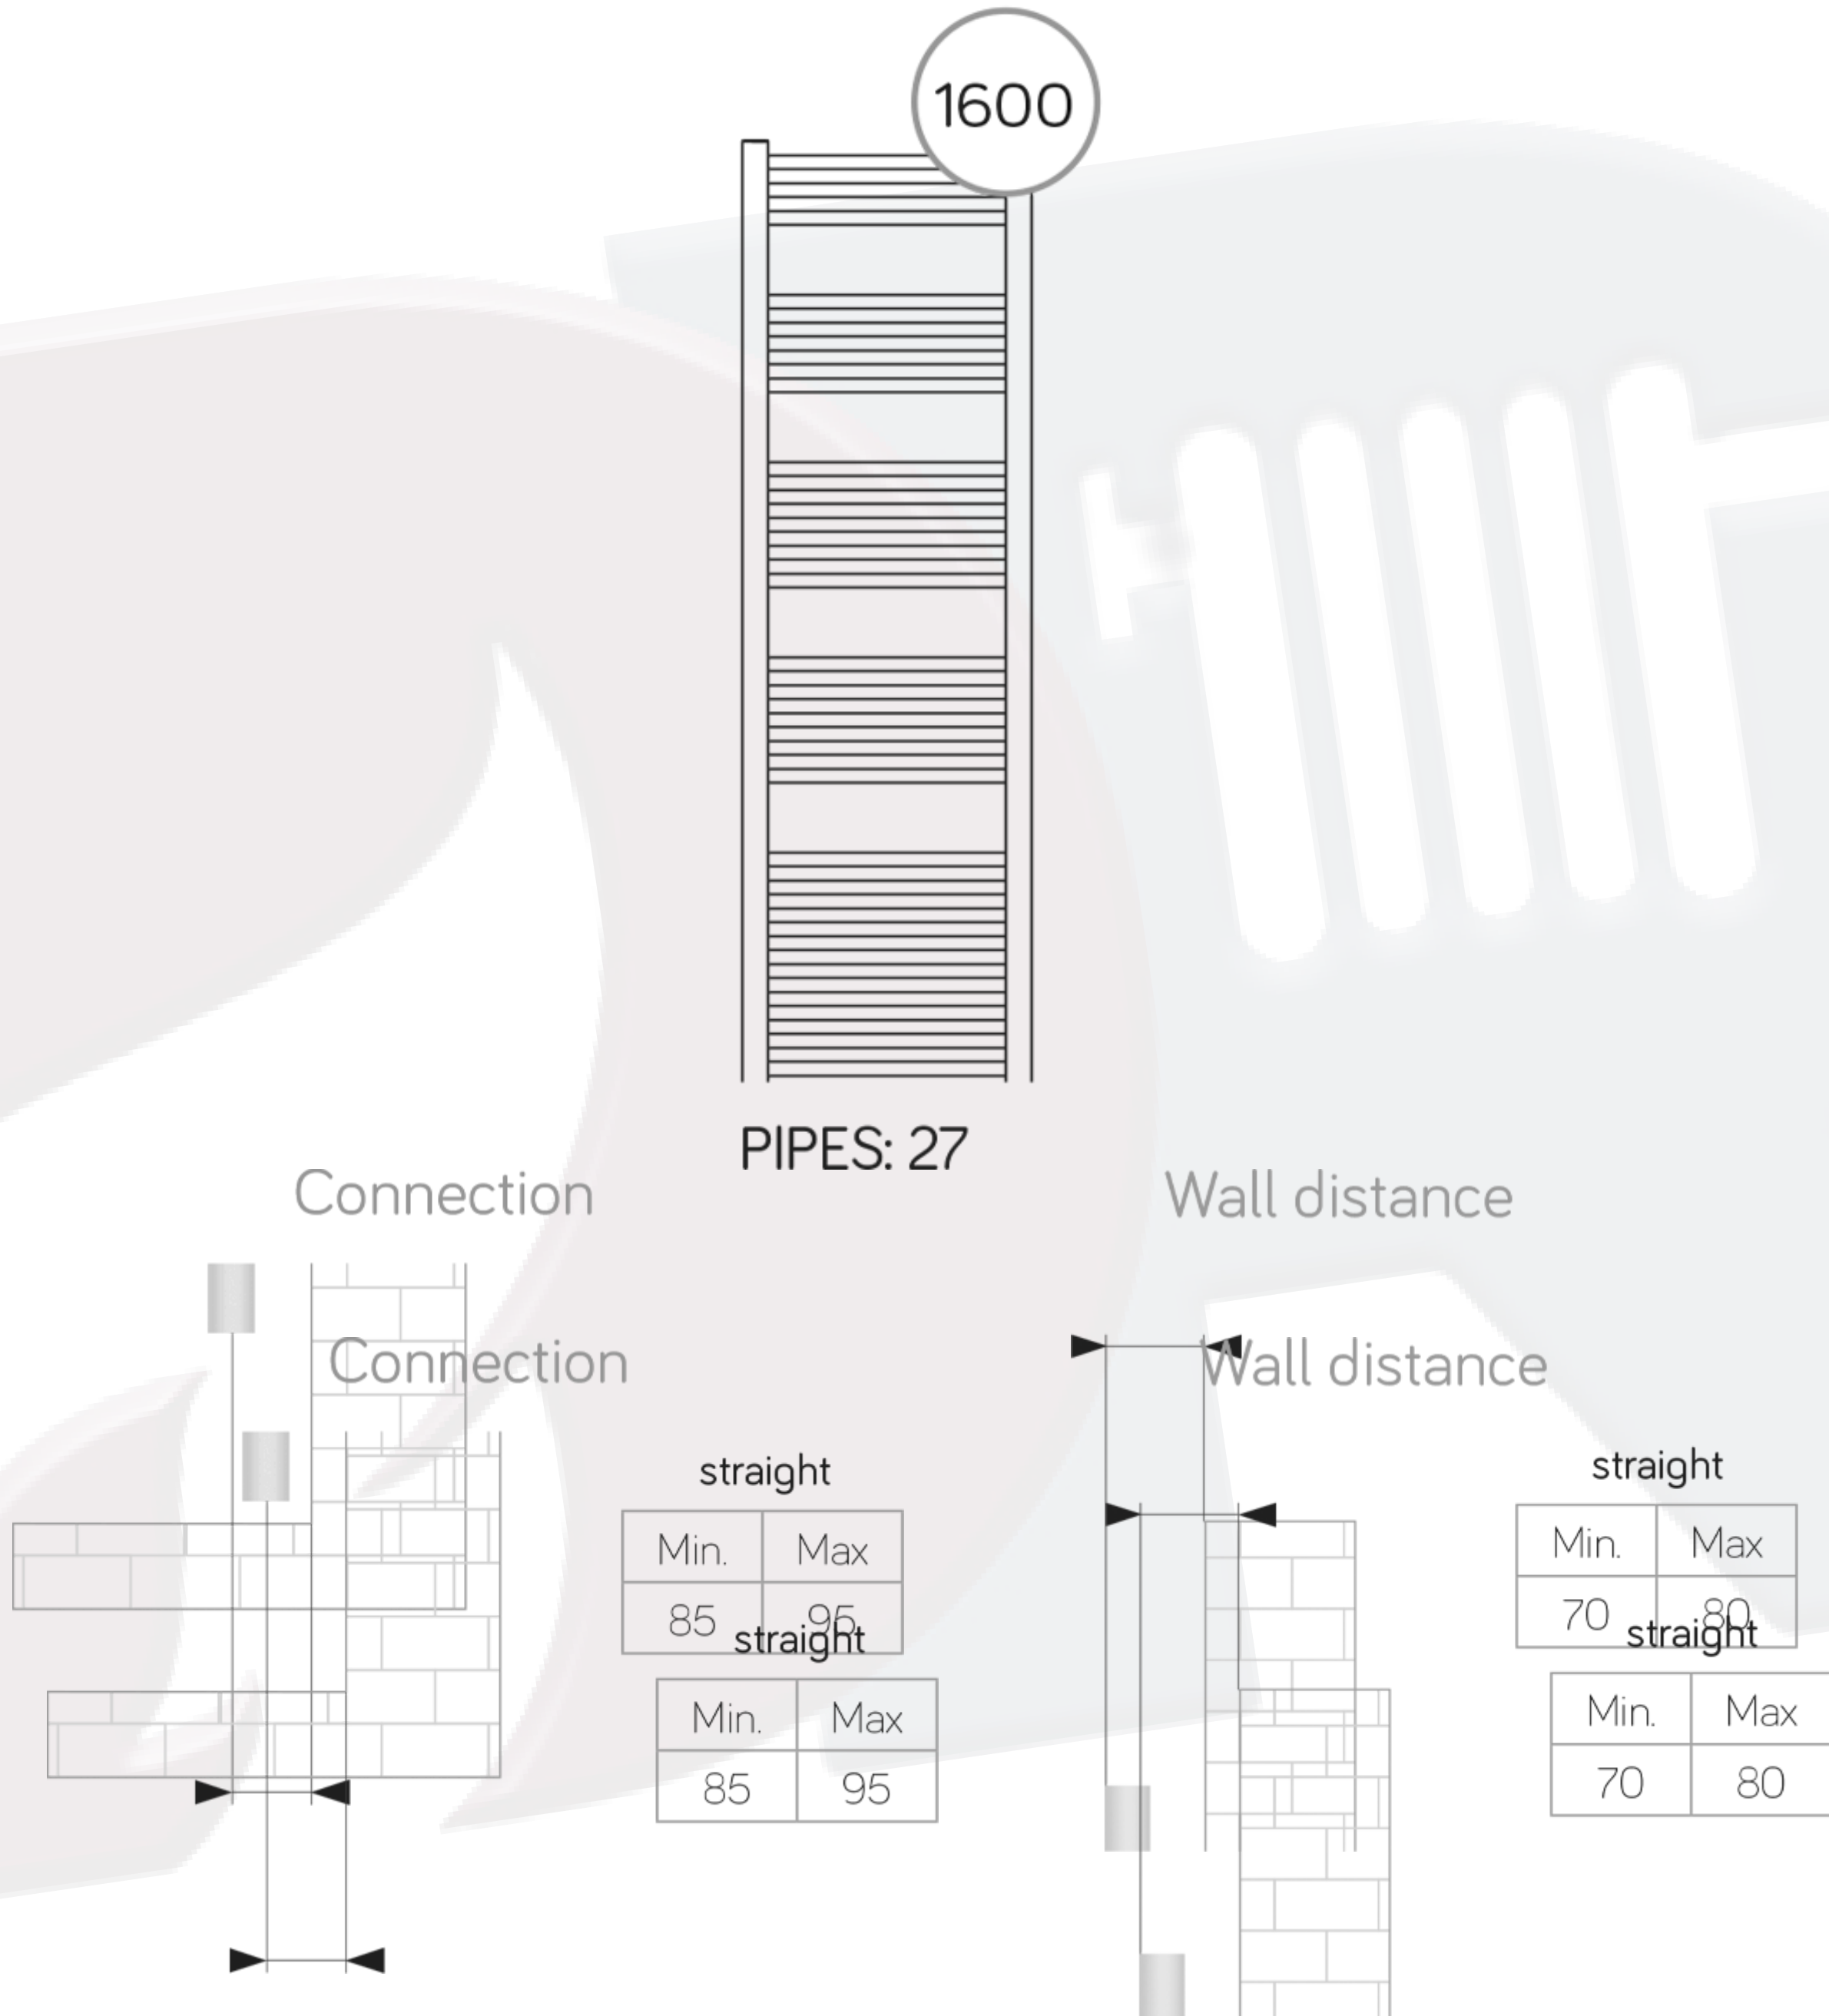

# Aura Data Sheet

1600 x 600mm Matt Blue Heated Towel Rail

**Height:** 1600mm  
**No. Of Tubes:** 27  
**Colour:** Matt Blue  
**BTU: @ Delta T50:** 2704mm

**Width:** 600mm  
**Water Content:** 1600mm  
**Watts:** 793  
**BTU: @ Delta T60:** 3392mm

Please note due to manufacturing tolerances pipe centres may vary by +/- 10mm, we recommend that pipe work is not altered until your radiator is on site.

All Tyne Radiators: **Test Pressure:** 6.5 bar **Max Operating Pressure:** 5 Bar