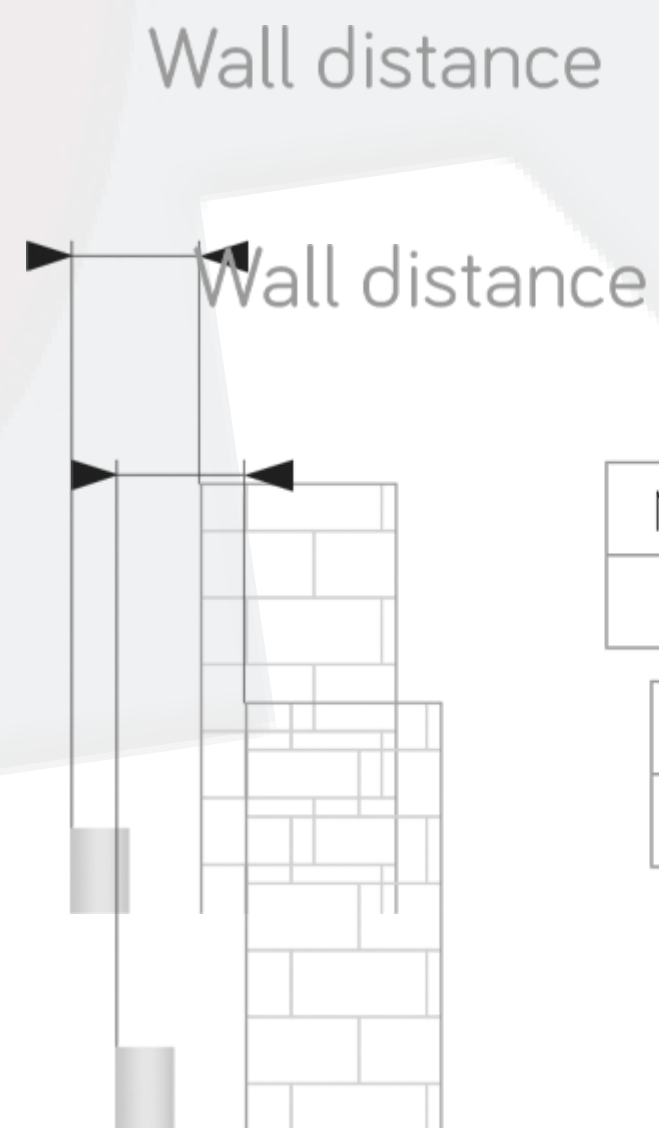

Tyne Data Sheet

1600 x 600mm Brushed Brass Heated Towel Rail

Height: 1600mm
No. Of Tubes: 27
Colour: Brushed Brass
BTU: @ Delta T50: 2285mm @ **Delta T60:** 2873mm

Width: 600mm
Water Content: 1600mm
Watts: 670

straight

Min.	Max
85	95

straight

Min.	Max
85	95

straight

Min.	Max
70	80

straight

Min.	Max
70	80