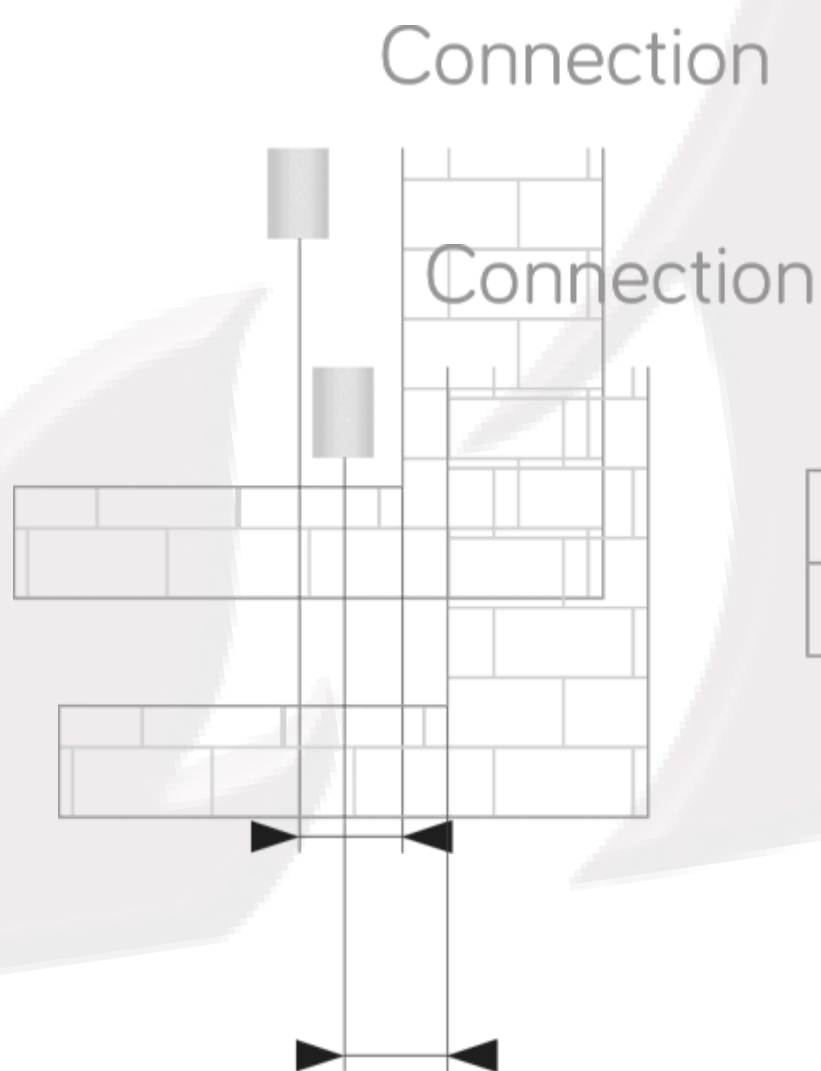

Tyne Data Sheet

1600 x 600mm Brushed Brass Heated Towel Rail

Height: 1600mm
No. Of Tubes: 27
Colour: Brushed Brass
BTU: @ Delta T50: 2285mm @ **Delta T60:** 2873mm

Width: 600mm
Water Content: 1600mm
Watts: 670

straight

Min.	Max
85	95

straight

Min.	Max
85	95

straight

Min.	Max
70	80

straight

Min.	Max
70	80