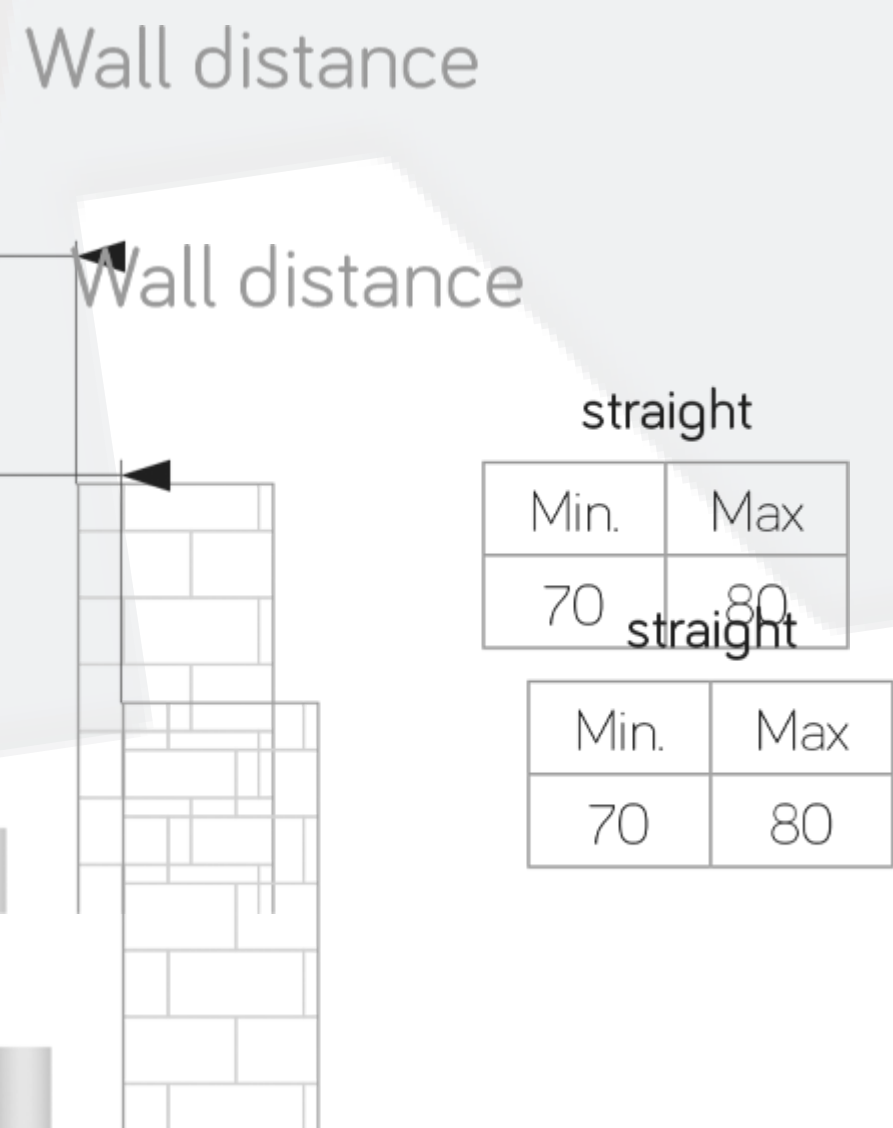

Aura Data Sheet

1188 x 600mm Matt Blue Heated Towel Rail

Height: 1188mm
No. Of Tubes: 20
Colour: Matt Blue
BTU: @ Delta T50: 1978mm @ **Delta T60:** 2484mm

Width: 600mm
Water Content: 1188mm
Watts: 580

PIPES: 20