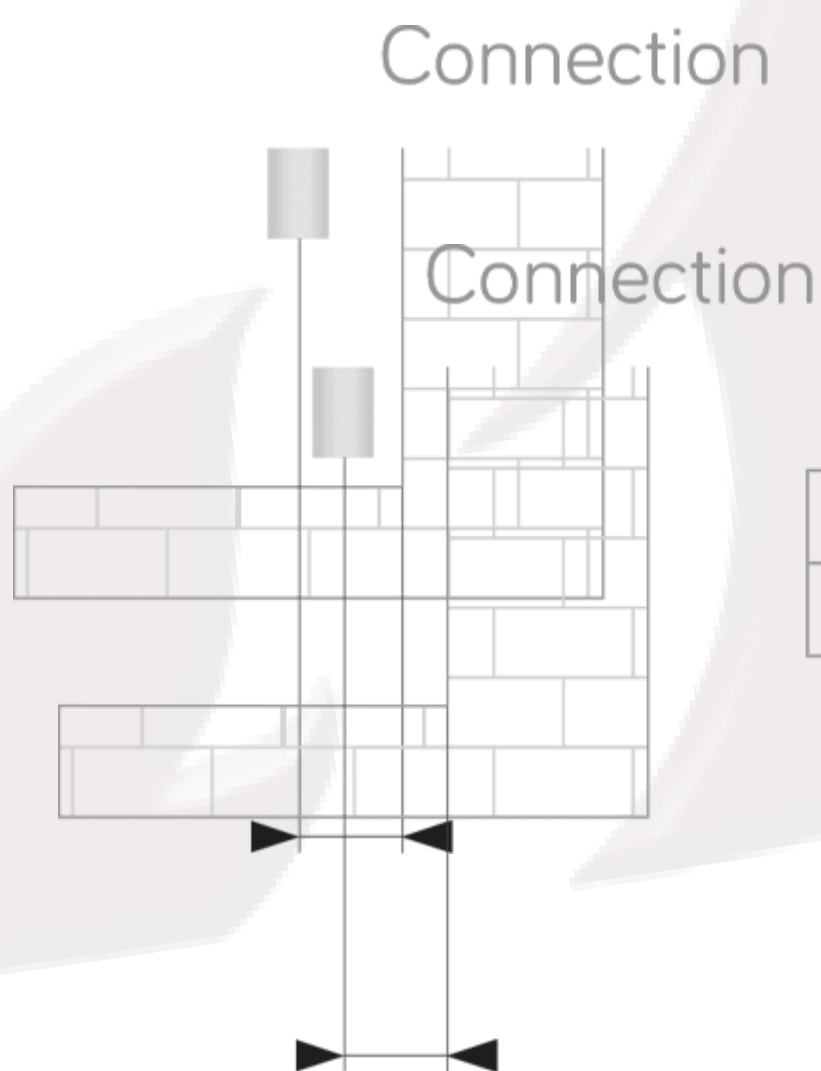

Tyne Data Sheet

1188 x 600mm Brushed Brass Heated Towel Rail

Height: 1188mm
No. Of Tubes: 20
Colour: Brushed Brass
BTU: @ Delta T50: 1702mm @ **Delta T60:** 2143mm

Width: 600mm
Water Content: 1188mm
Watts: 499

1188

PIPES: 20

Connection

Connection

straight

Min.	Max
85	95

straight

Min.	Max
85	95

Wall distance

Wall distance

straight

Min.	Max
70	80

straight

Min.	Max
70	80

Please note due to manufacturing tolerances pipe centres may vary by +/- 10mm, we recommend that pipe work is not altered until your radiator is on site.