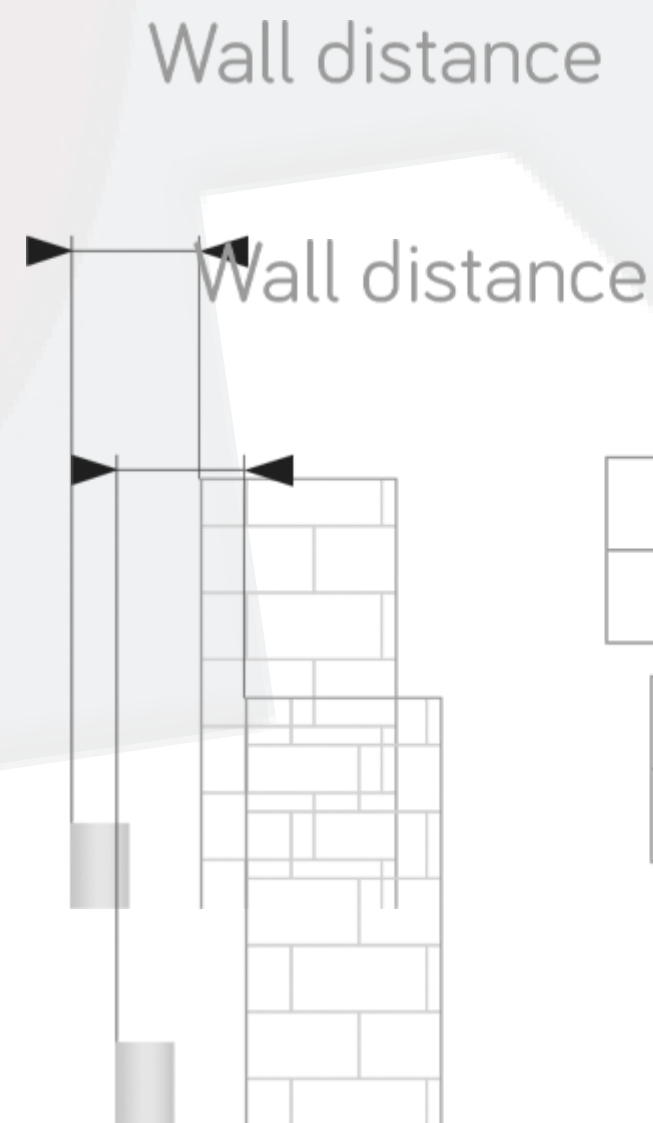

Aura Data Sheet

1188 x 500mm Matt Blue Heated Towel Rail

Height: 1188mm
No. Of Tubes: 20
Colour: Matt Blue
BTU: @ Delta T50: 1691mm @ **Delta T60:** 2123mm

Width: 500mm
Water Content: 1188mm
Watts: 496

PIPES: 20

straight

Min.	Max
85	95

straight

Min.	Max
85	95

straight

Min.	Max
70	80

straight

Min.	Max
70	80