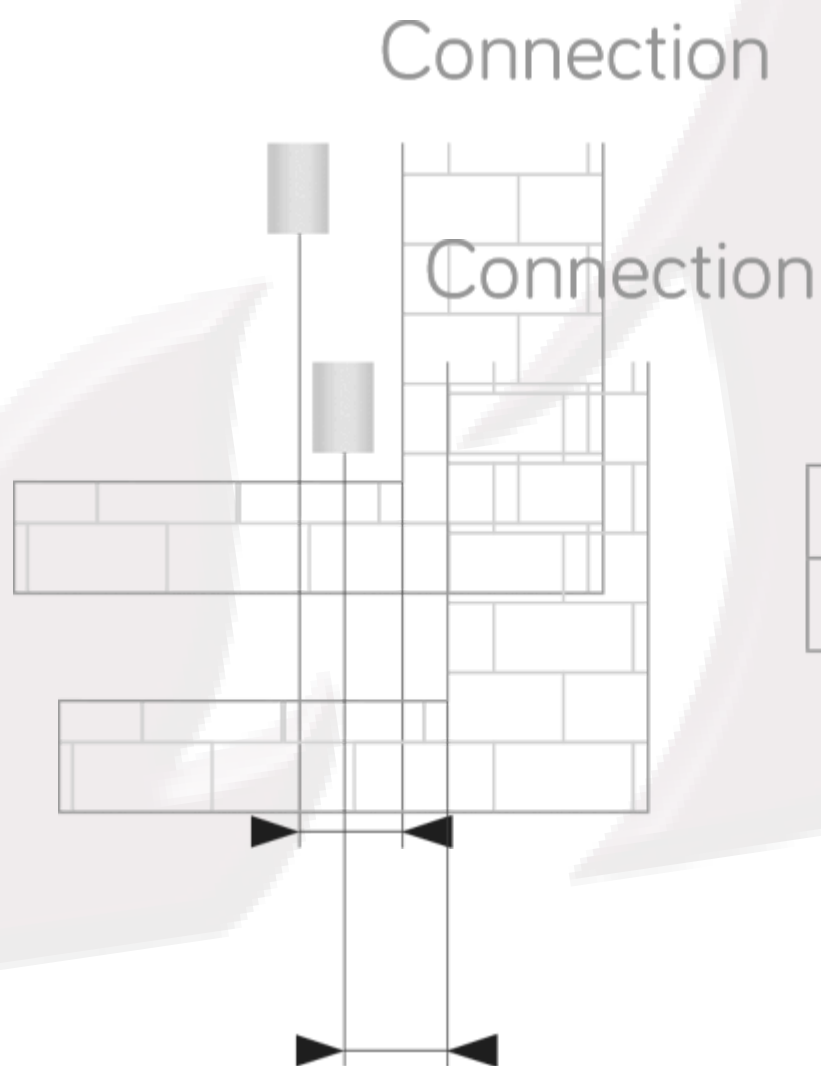

Aura Data Sheet

1188 x 500mm Matt Blue Heated Towel Rail

Height: 1188mm
No. Of Tubes: 20
Colour: Matt Blue
BTU: @ Delta T50: 1691mm @ **Delta T60:** 2123mm

Width: 500mm
Water Content: 1188mm
Watts: 496

PIPES: 20

straight

Min.	Max
85	95

straight

Min.	Max
85	95

straight

Min.	Max
70	80

straight

Min.	Max
70	80