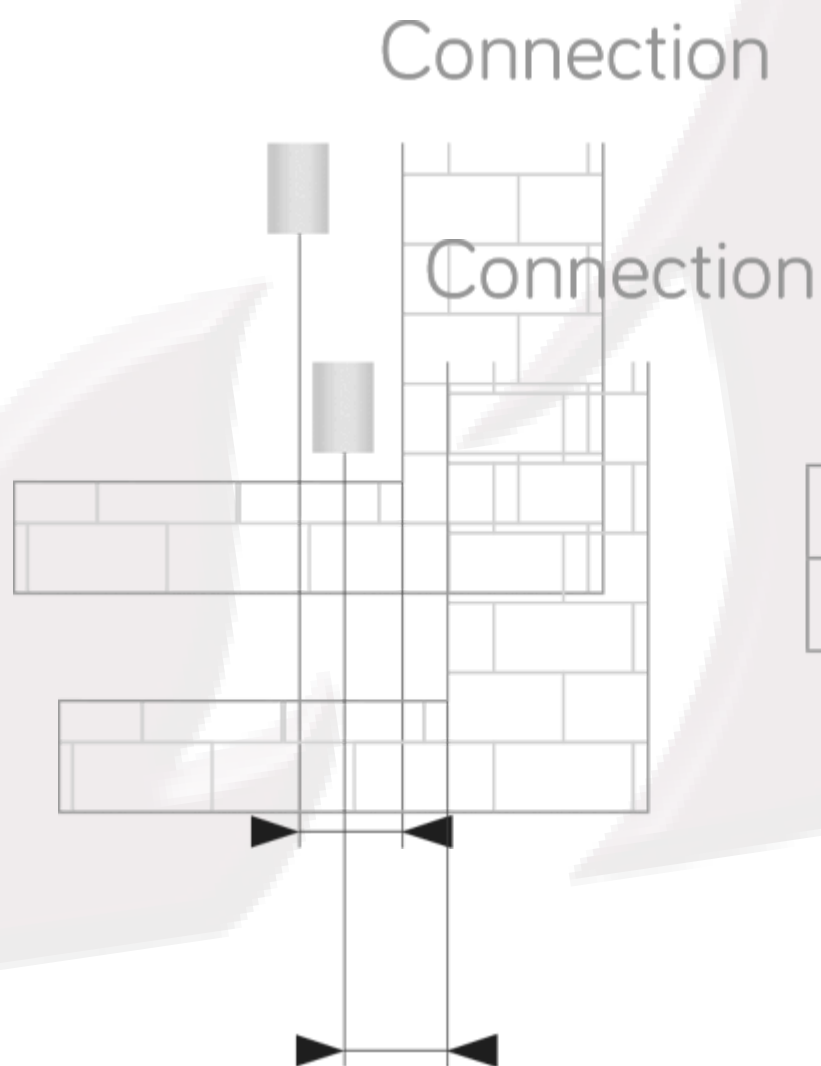

Tyne Data Sheet

1188 x 500mm Brushed Brass Heated Towel Rail

Height: 1188mm
No. Of Tubes: 20
Colour: Brushed Brass
BTU: @ Delta T50: 1473mm @ **Delta T60:** 1857mm

Width: 500mm
Water Content: 1188mm
Watts: 432

1188

PIPES: 20

Wall distance

Wall distance

straight

Min.	Max
85	95

straight

Min.	Max
85	95