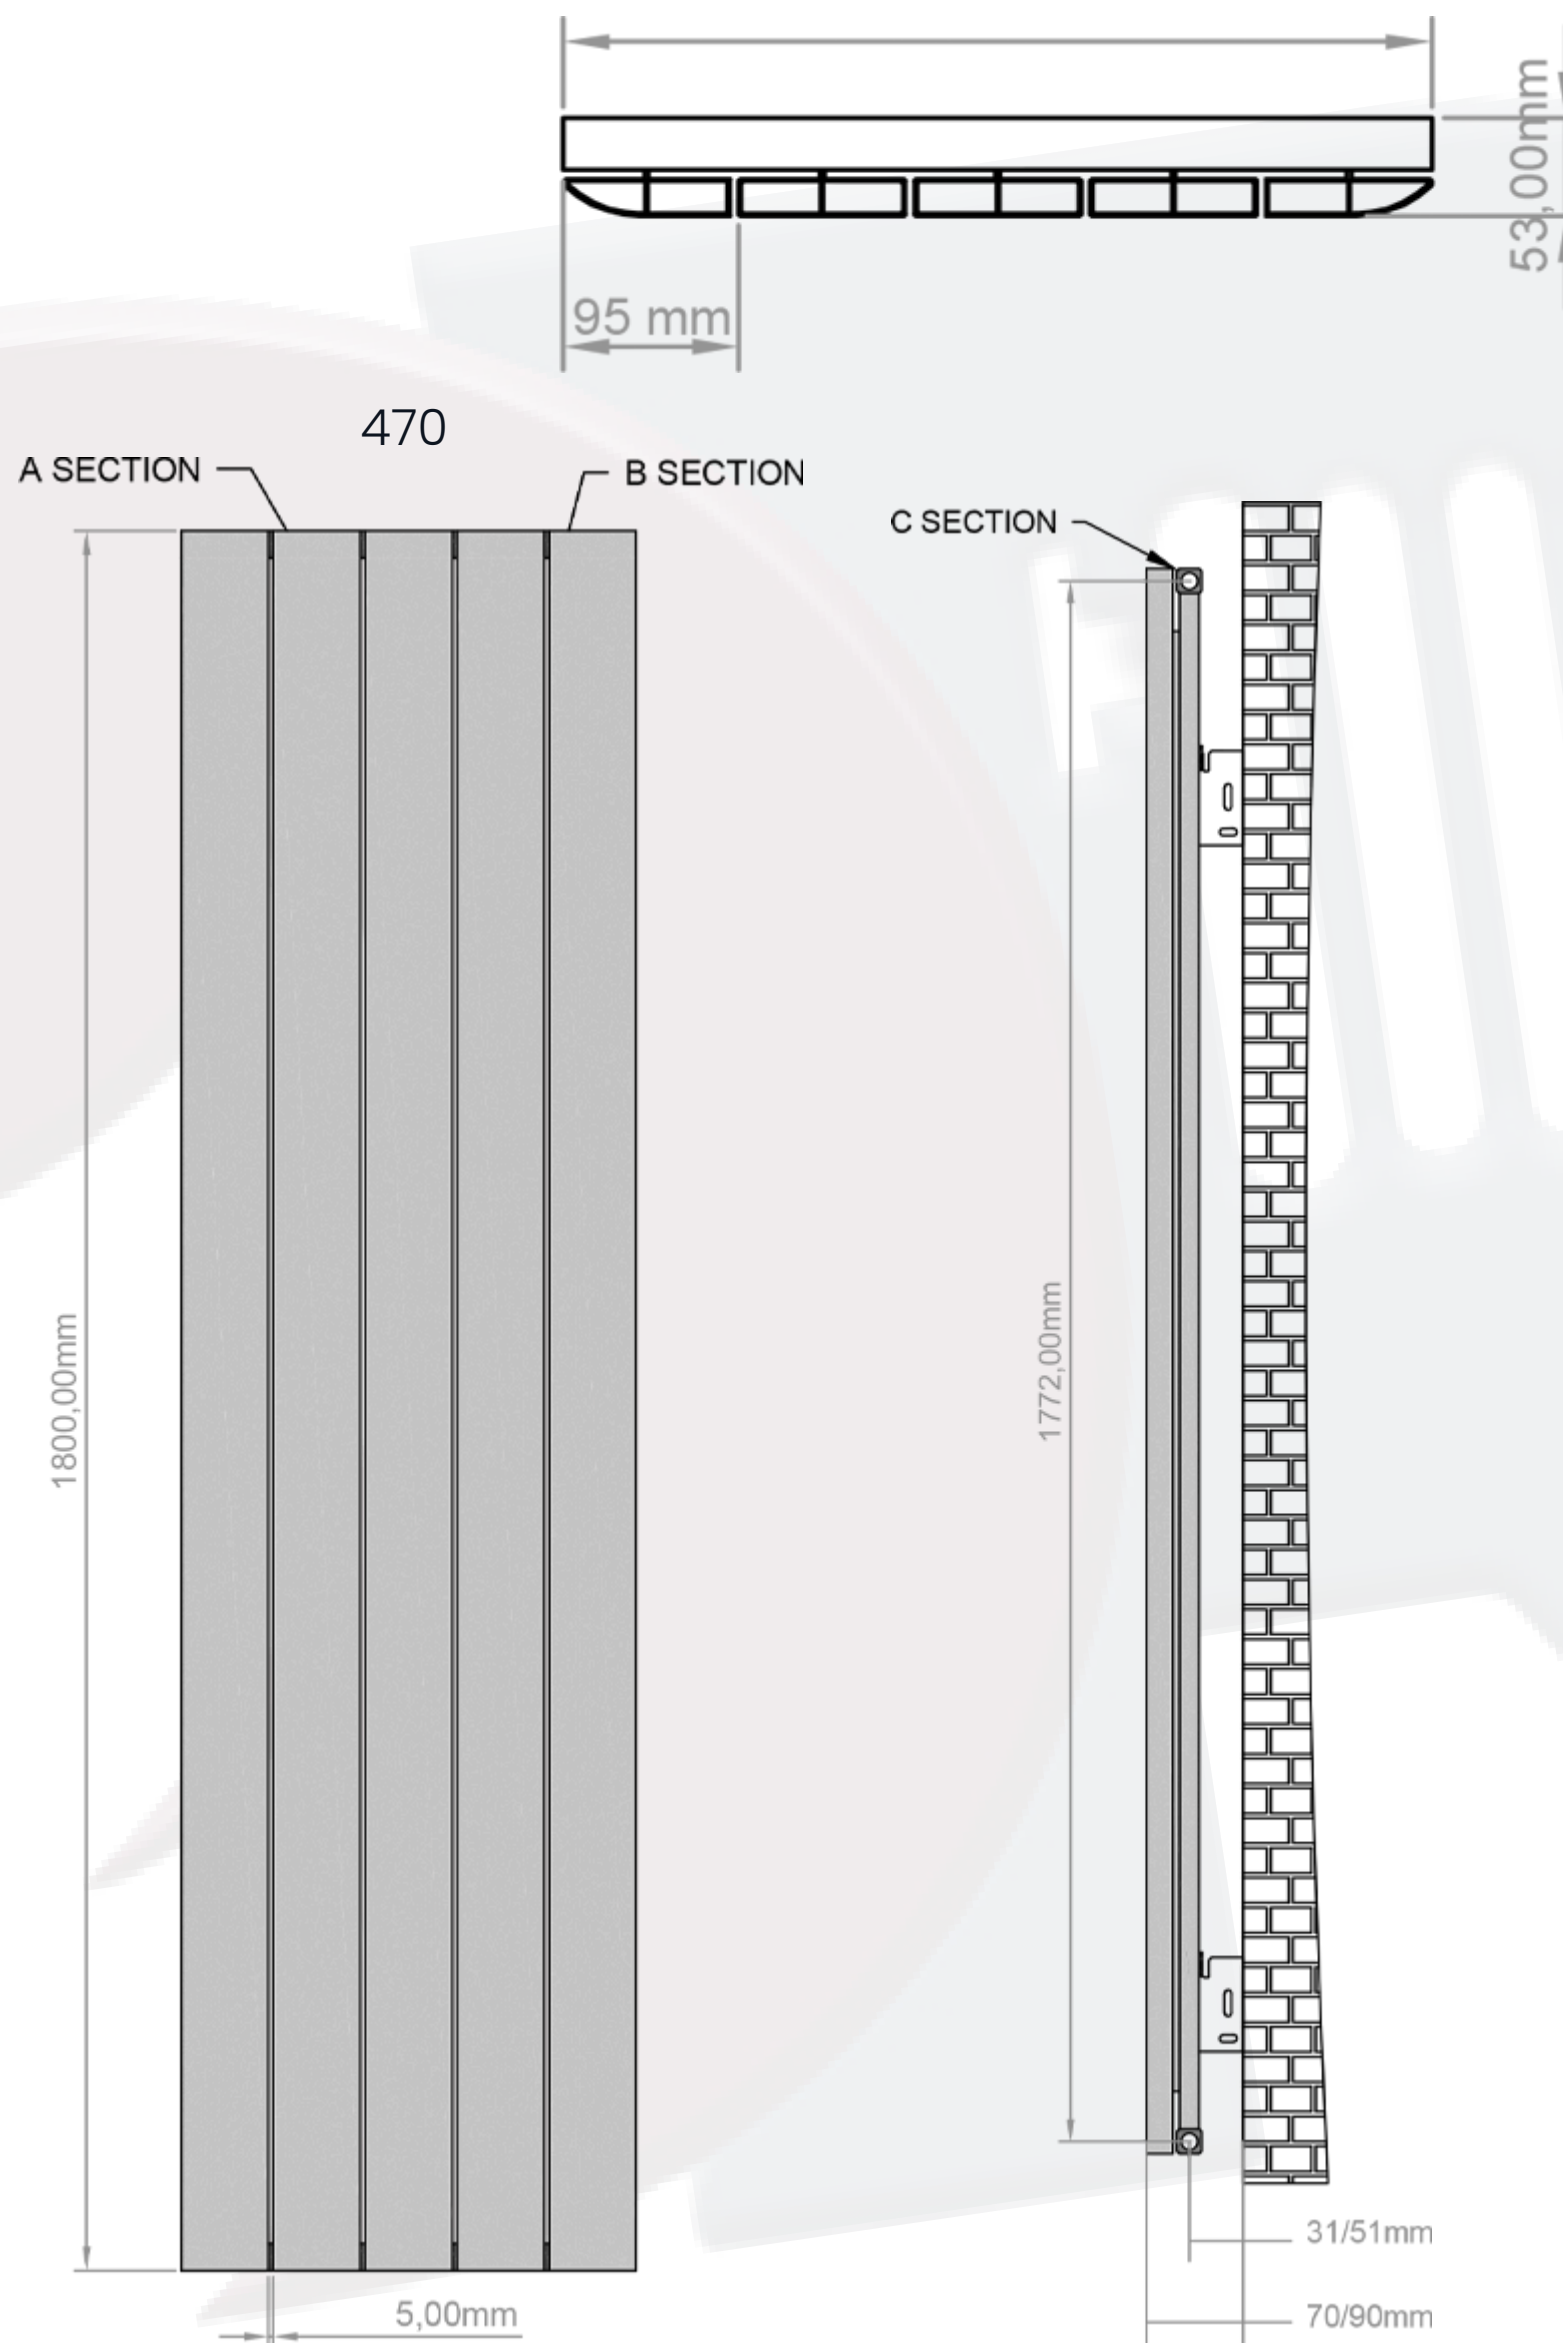

Tay Data Sheet

1800 x 470mm White Designer Radiator

Height: 1800mm
No. Of Tubes: 5
Colour: White
BTU: @ Delta T50: 3823mm

Width: 470mm
Water Content: 470mm
Watts: 1121
@ Delta T60: 4847mm

All Direct Radiators are BOE and pipe centres are the radiator width plus 74mm.

Please note due to manufacturing tolerances pipe centres may vary by +/- 10mm, we recommend that pipe work is not altered until your radiator is on site.

All Tay Radiators: **Test Pressure:** 13 bar **Max Operating Pressure:** 10 Bar