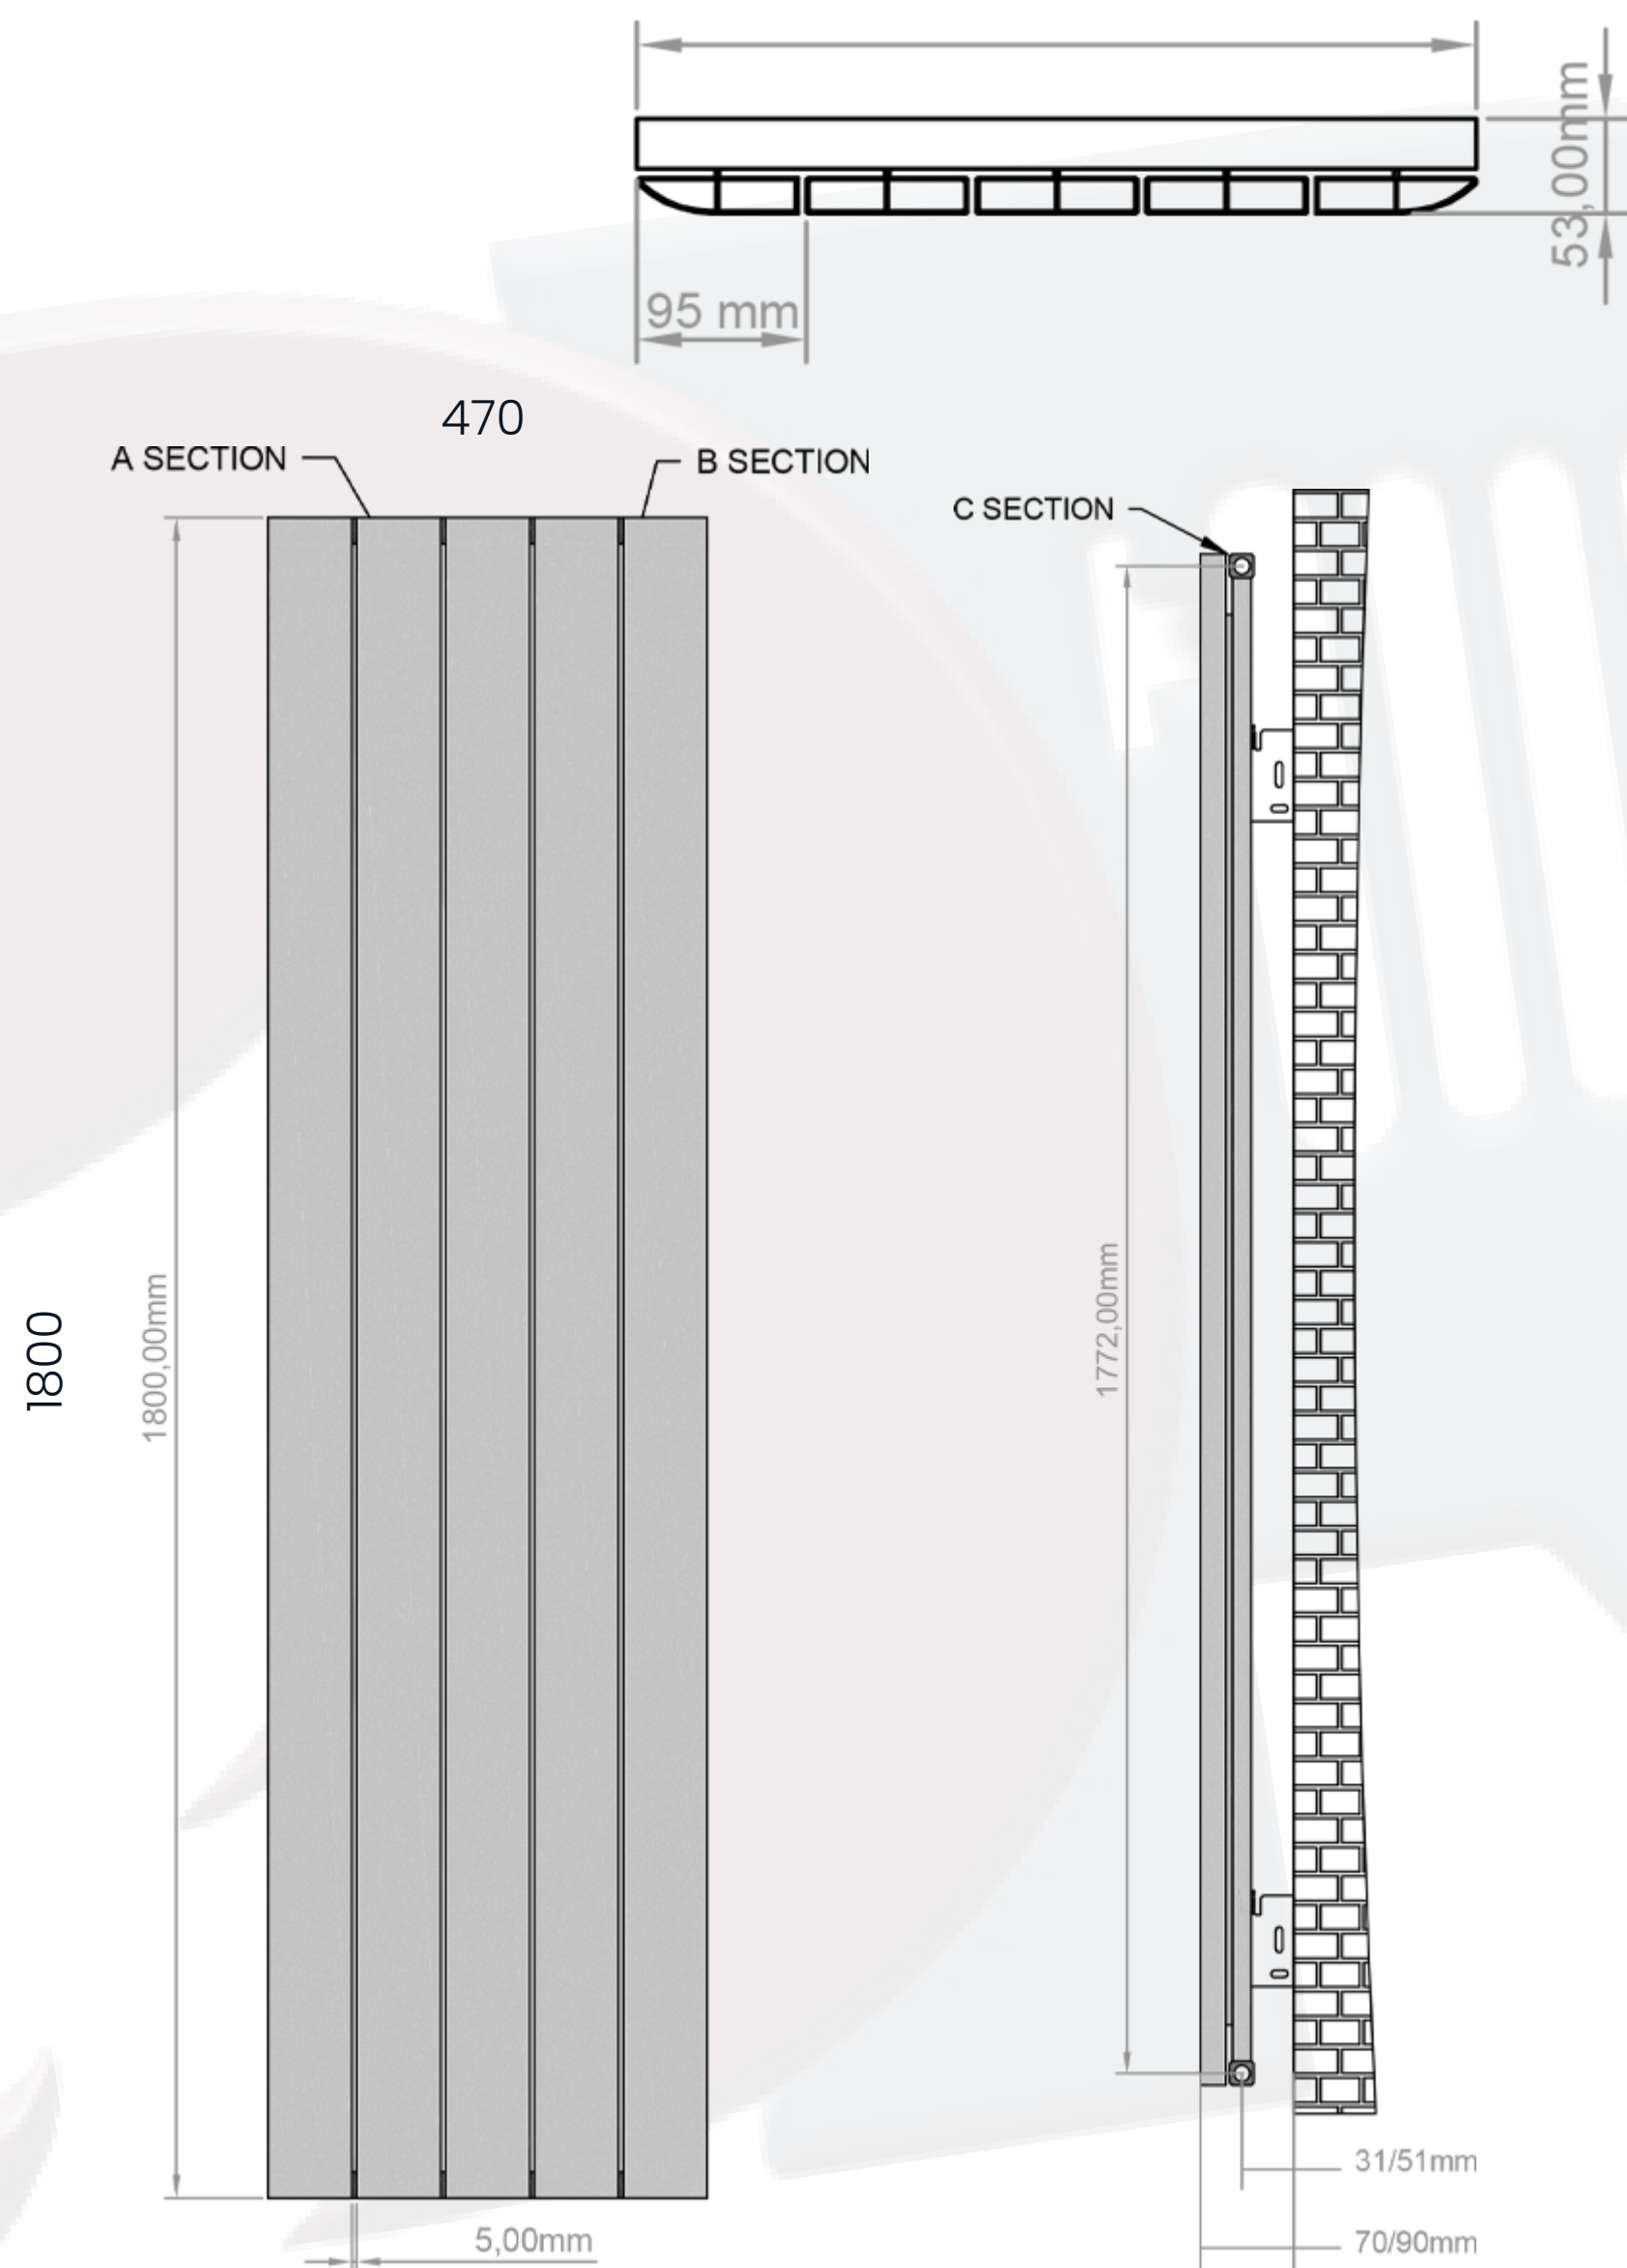

Tay Data Sheet

1800 x 470mm Black Designer Radiator

Height: 1800mm
No. Of Tubes: 5
Colour: Black
BTU: @ Delta T50: 3823mm

Width: 470mm
Water Content: 470mm
Watts: 1121
@ Delta T60: 4847mm

All Direct Radiators are BOE and pipe centres are the radiator width plus 74mm.

Please note due to manufacturing tolerances pipe centres may vary by +/- 10mm, we recommend that pipe work is not altered until your radiator is on site.

All Tay Radiators: **Test Pressure:** 13 bar **Max Operating Pressure:** 10 Bar