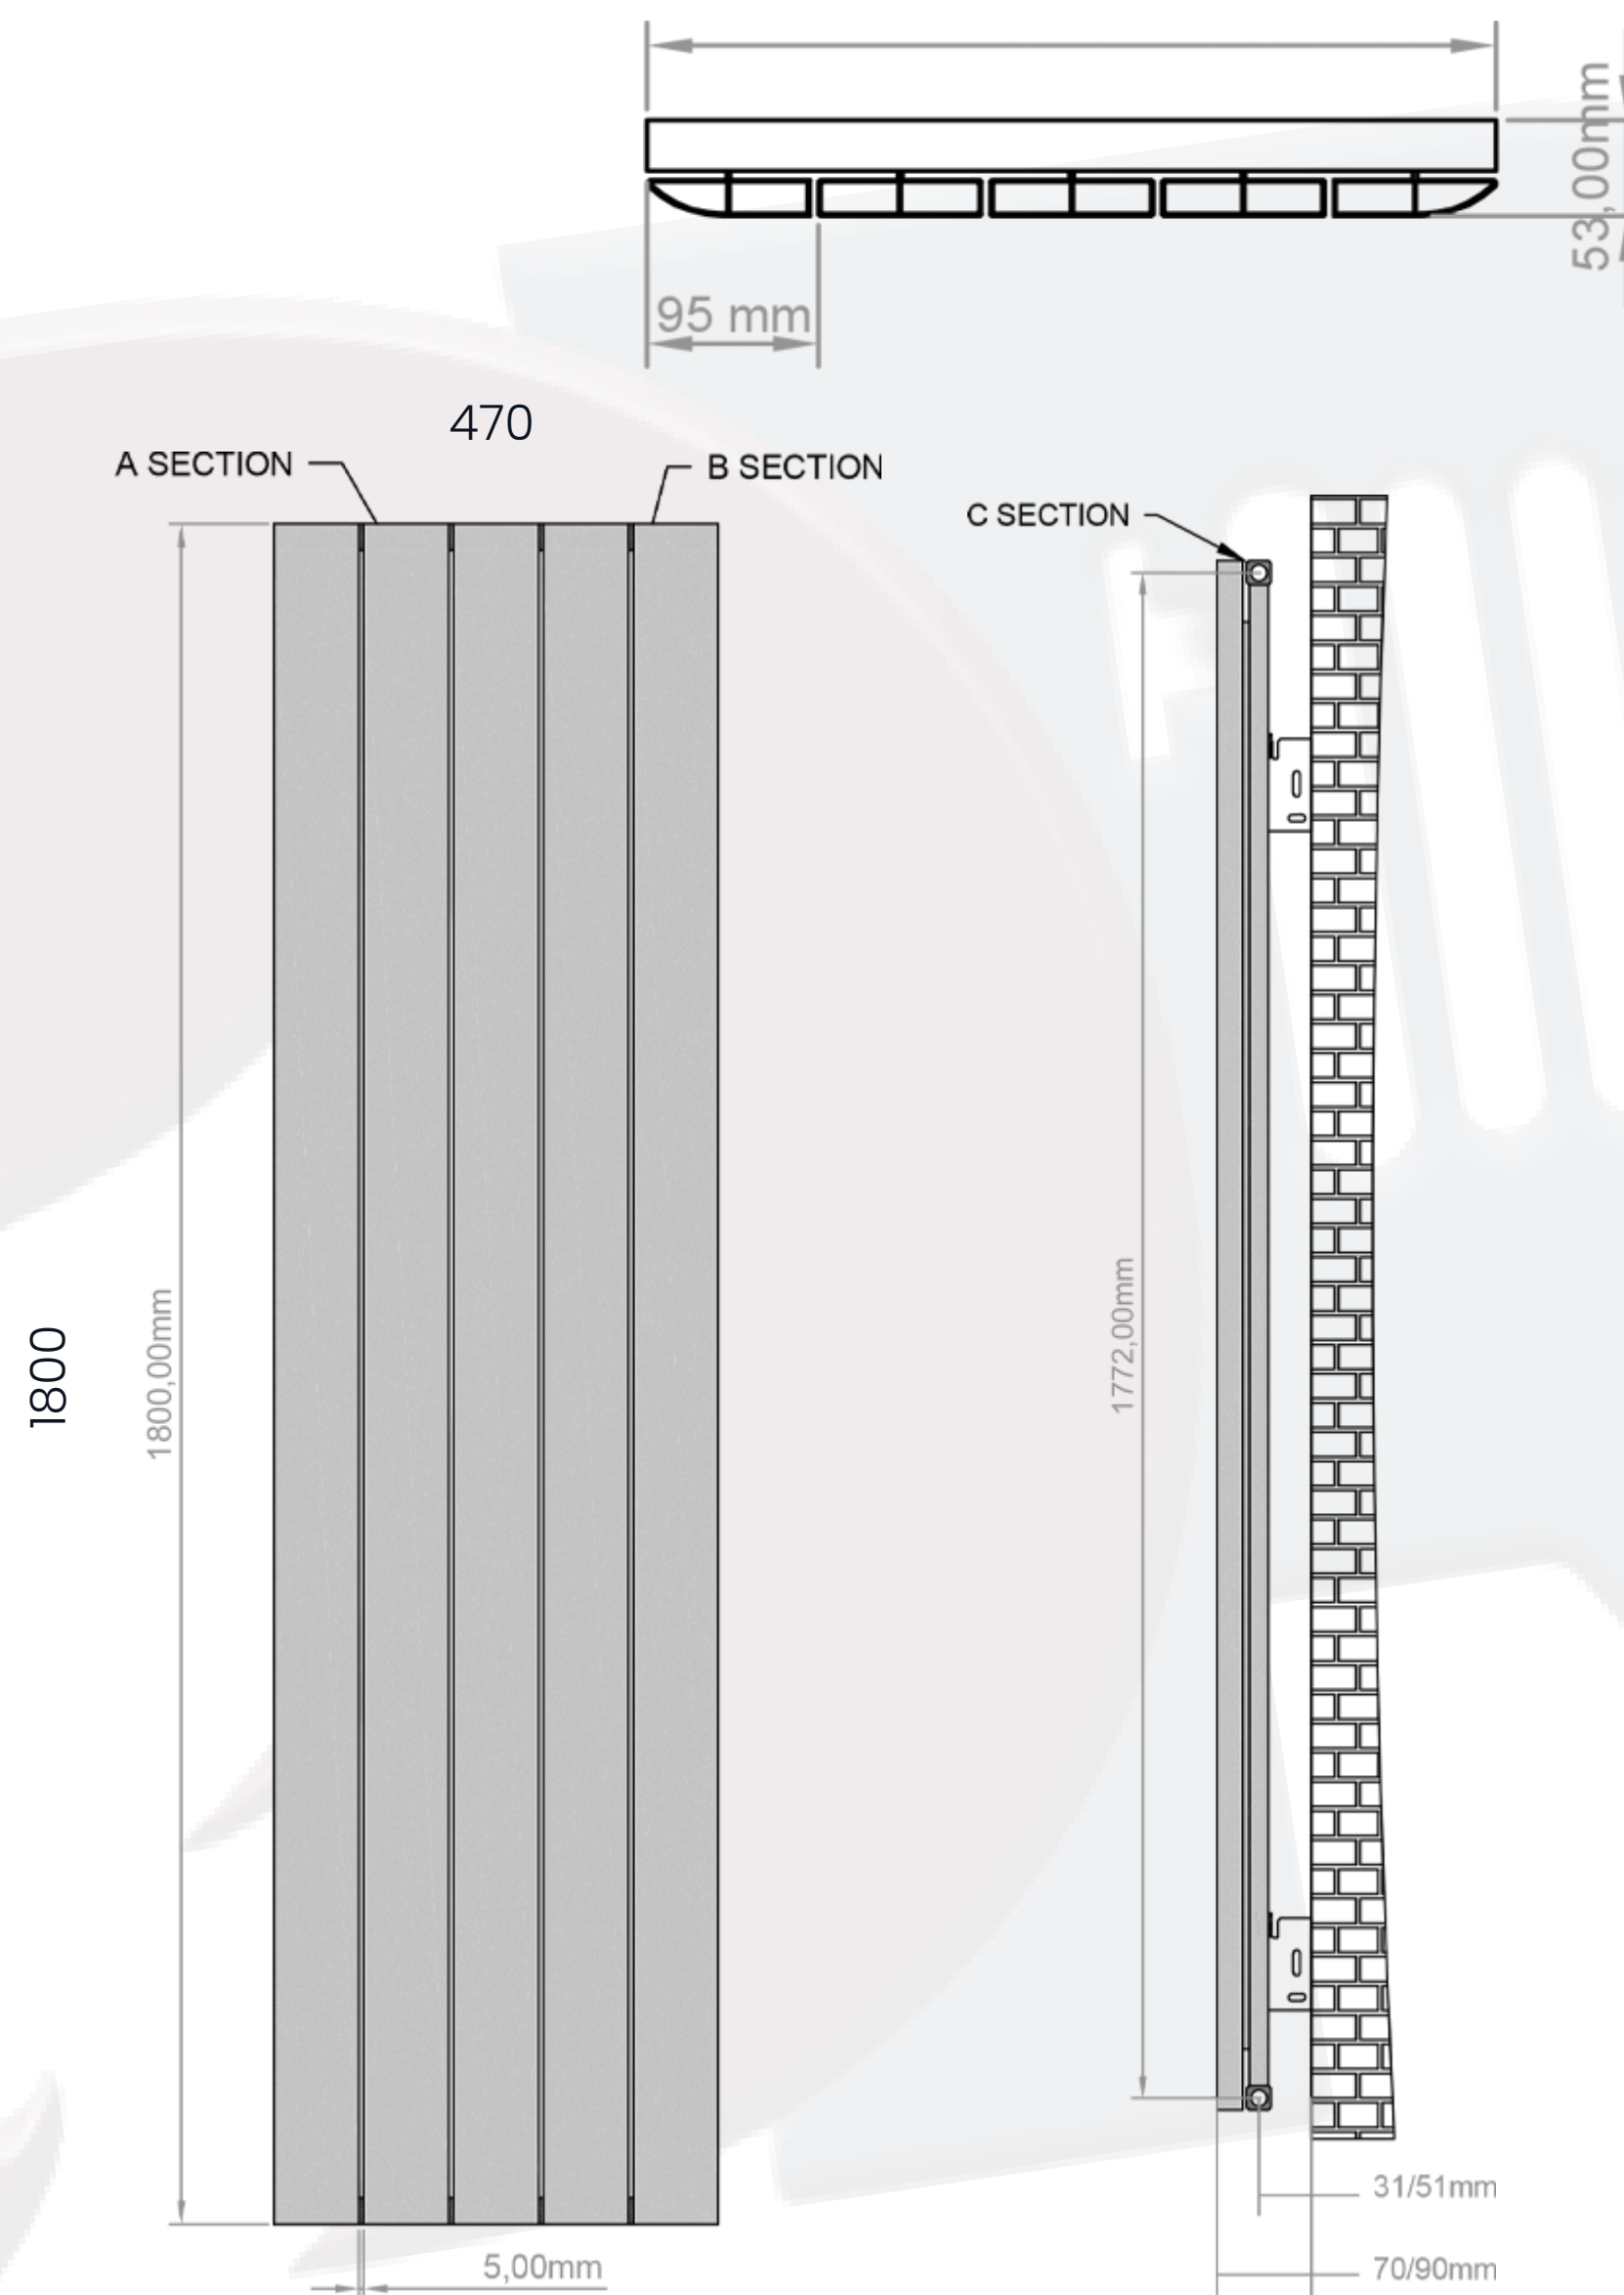

Tay Data Sheet

1800 x 470mm Anthracite Designer Radiator

Height: 1800mm
No. Of Tubes: 5
Colour: Anthracite
BTU: @ Delta T50: 3823mm

Width: 470mm
Water Content: 470mm
Watts: 1121
@ Delta T60: 4847mm

All Direct Radiators are BOE and pipe centres are the radiator width plus 74mm.

Please note due to manufacturing tolerances pipe centres may vary by +/- 10mm, we recommend that pipe work is not altered until your radiator is on site.

All Tay Radiators: **Test Pressure:** 13 bar **Max Operating Pressure:** 10 Bar