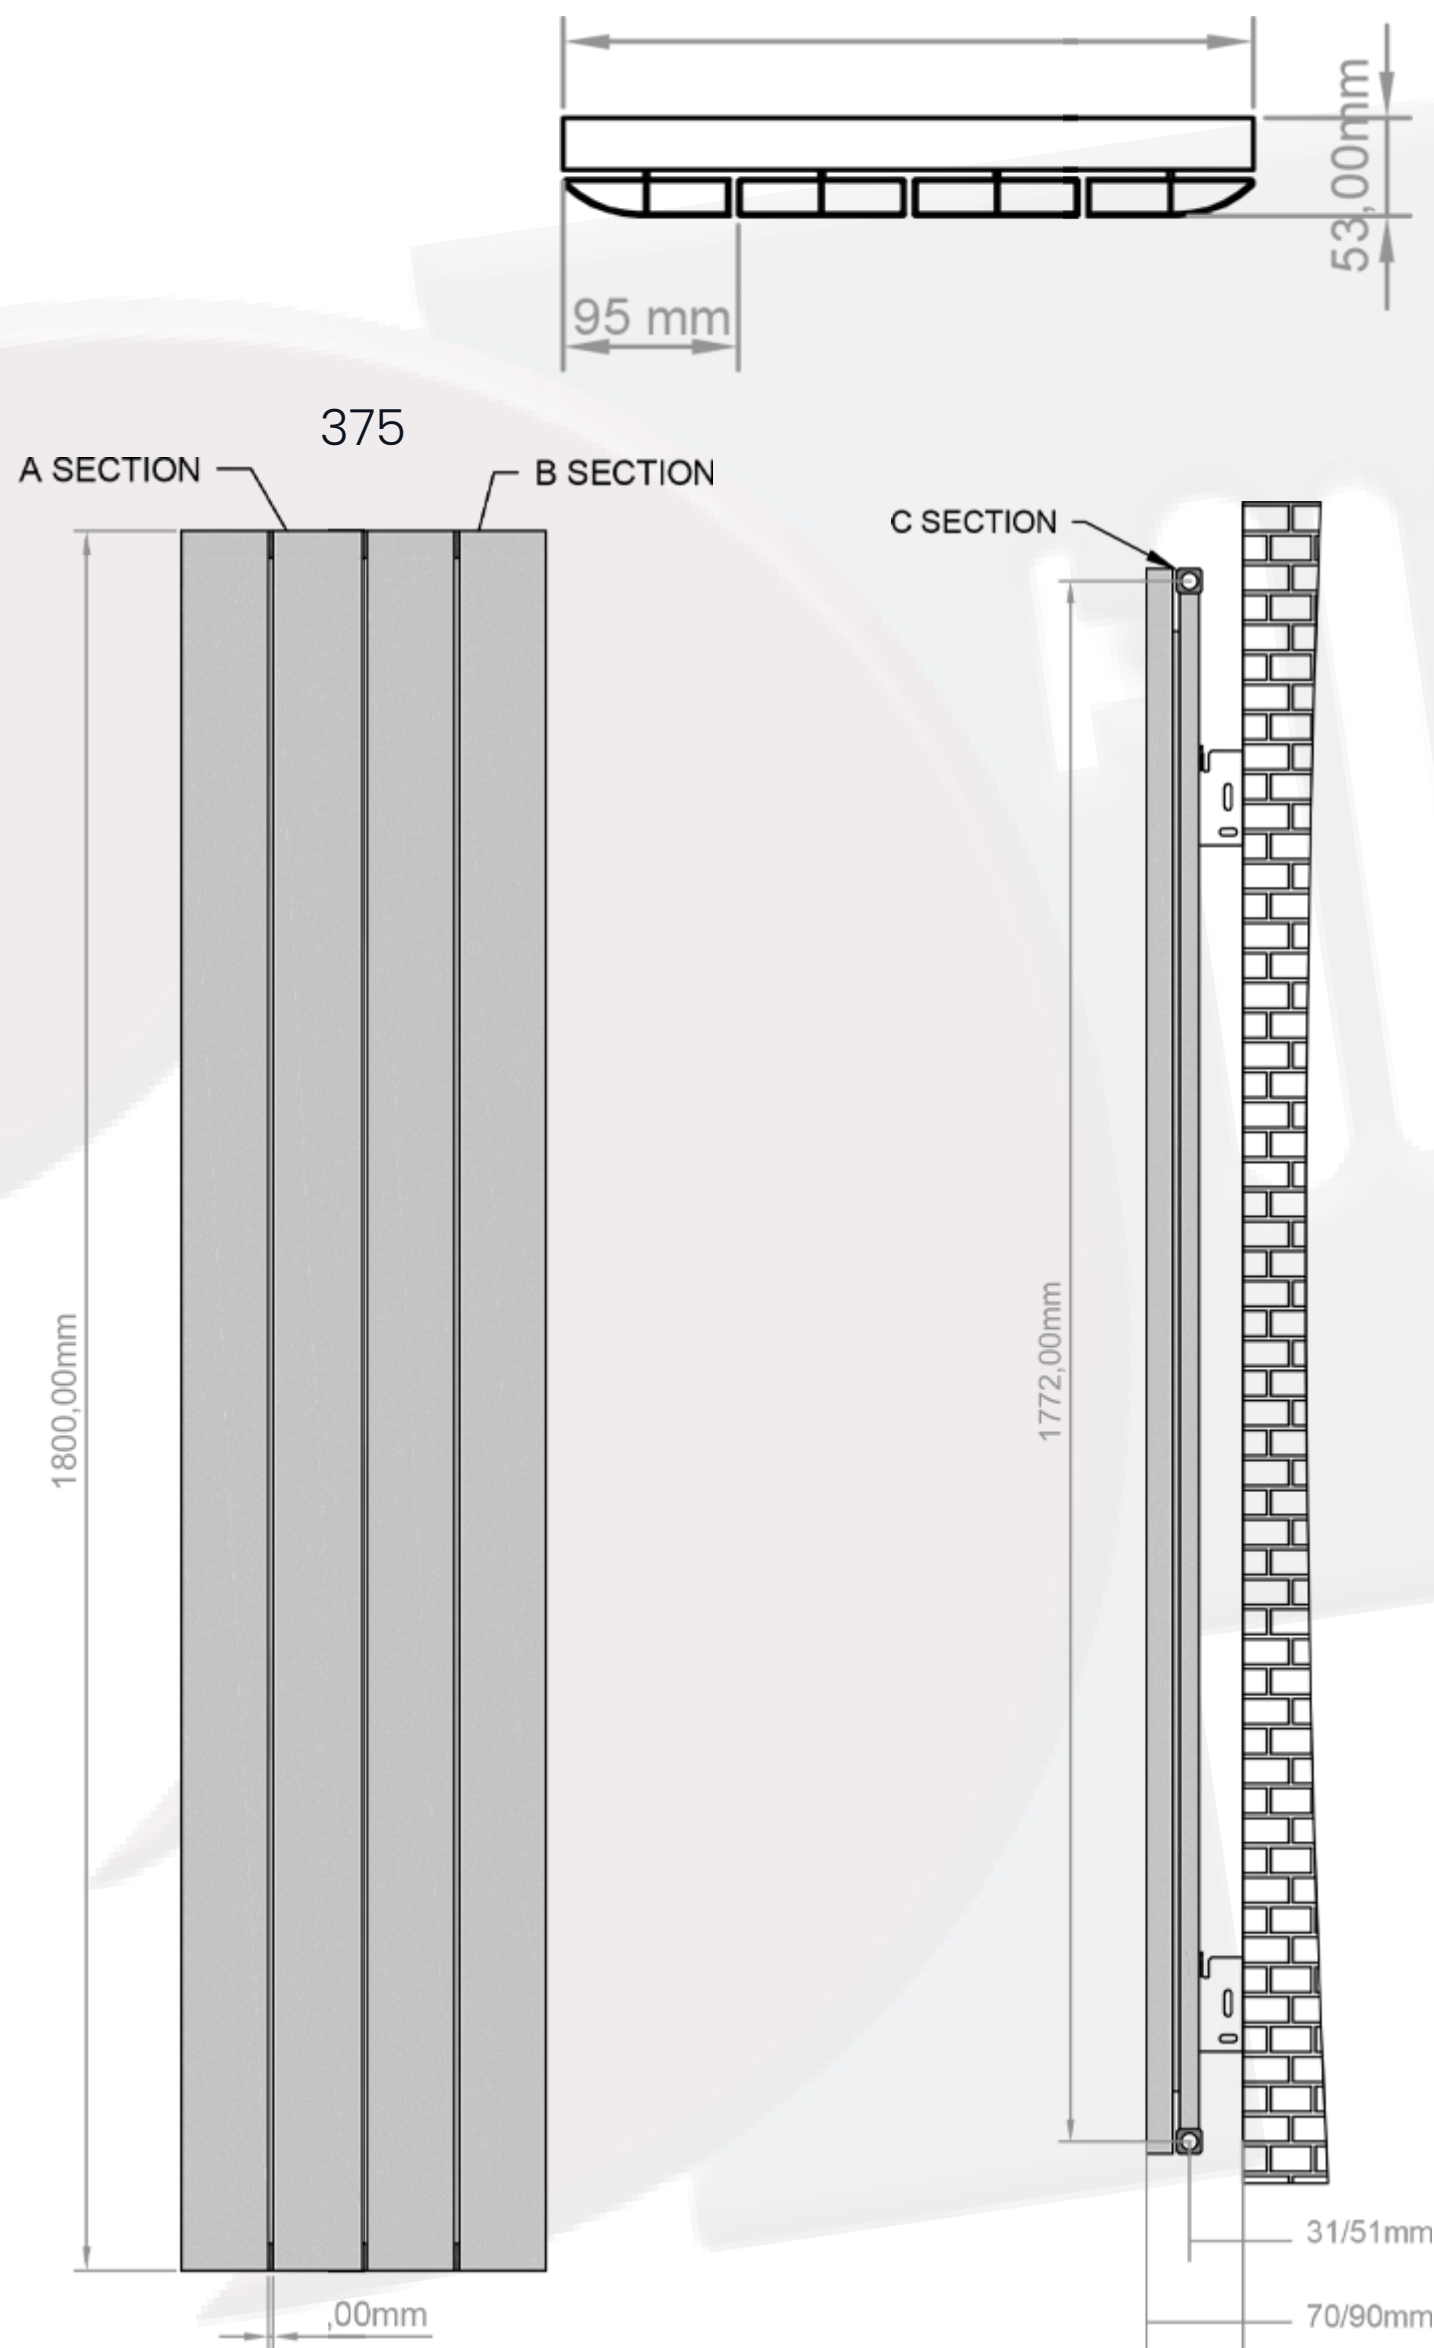

Tay Data Sheet

1800 x 375mm White Designer Radiator

Height: 1800mm
No. Of Tubes: 4
Colour: White
BTU: @ Delta T50: 3045mm

Width: 375mm
Water Content: 375mm
Watts: 893
@ Delta T60: 3861mm

All Direct Radiators are BOE and pipe centres are the radiator width plus 74mm.

Please note due to manufacturing tolerances pipe centres may vary by +/- 10mm, we recommend that pipe work is not altered until your radiator is on site.

All Tay Radiators: **Test Pressure:** 13 bar **Max Operating Pressure:** 10 Bar