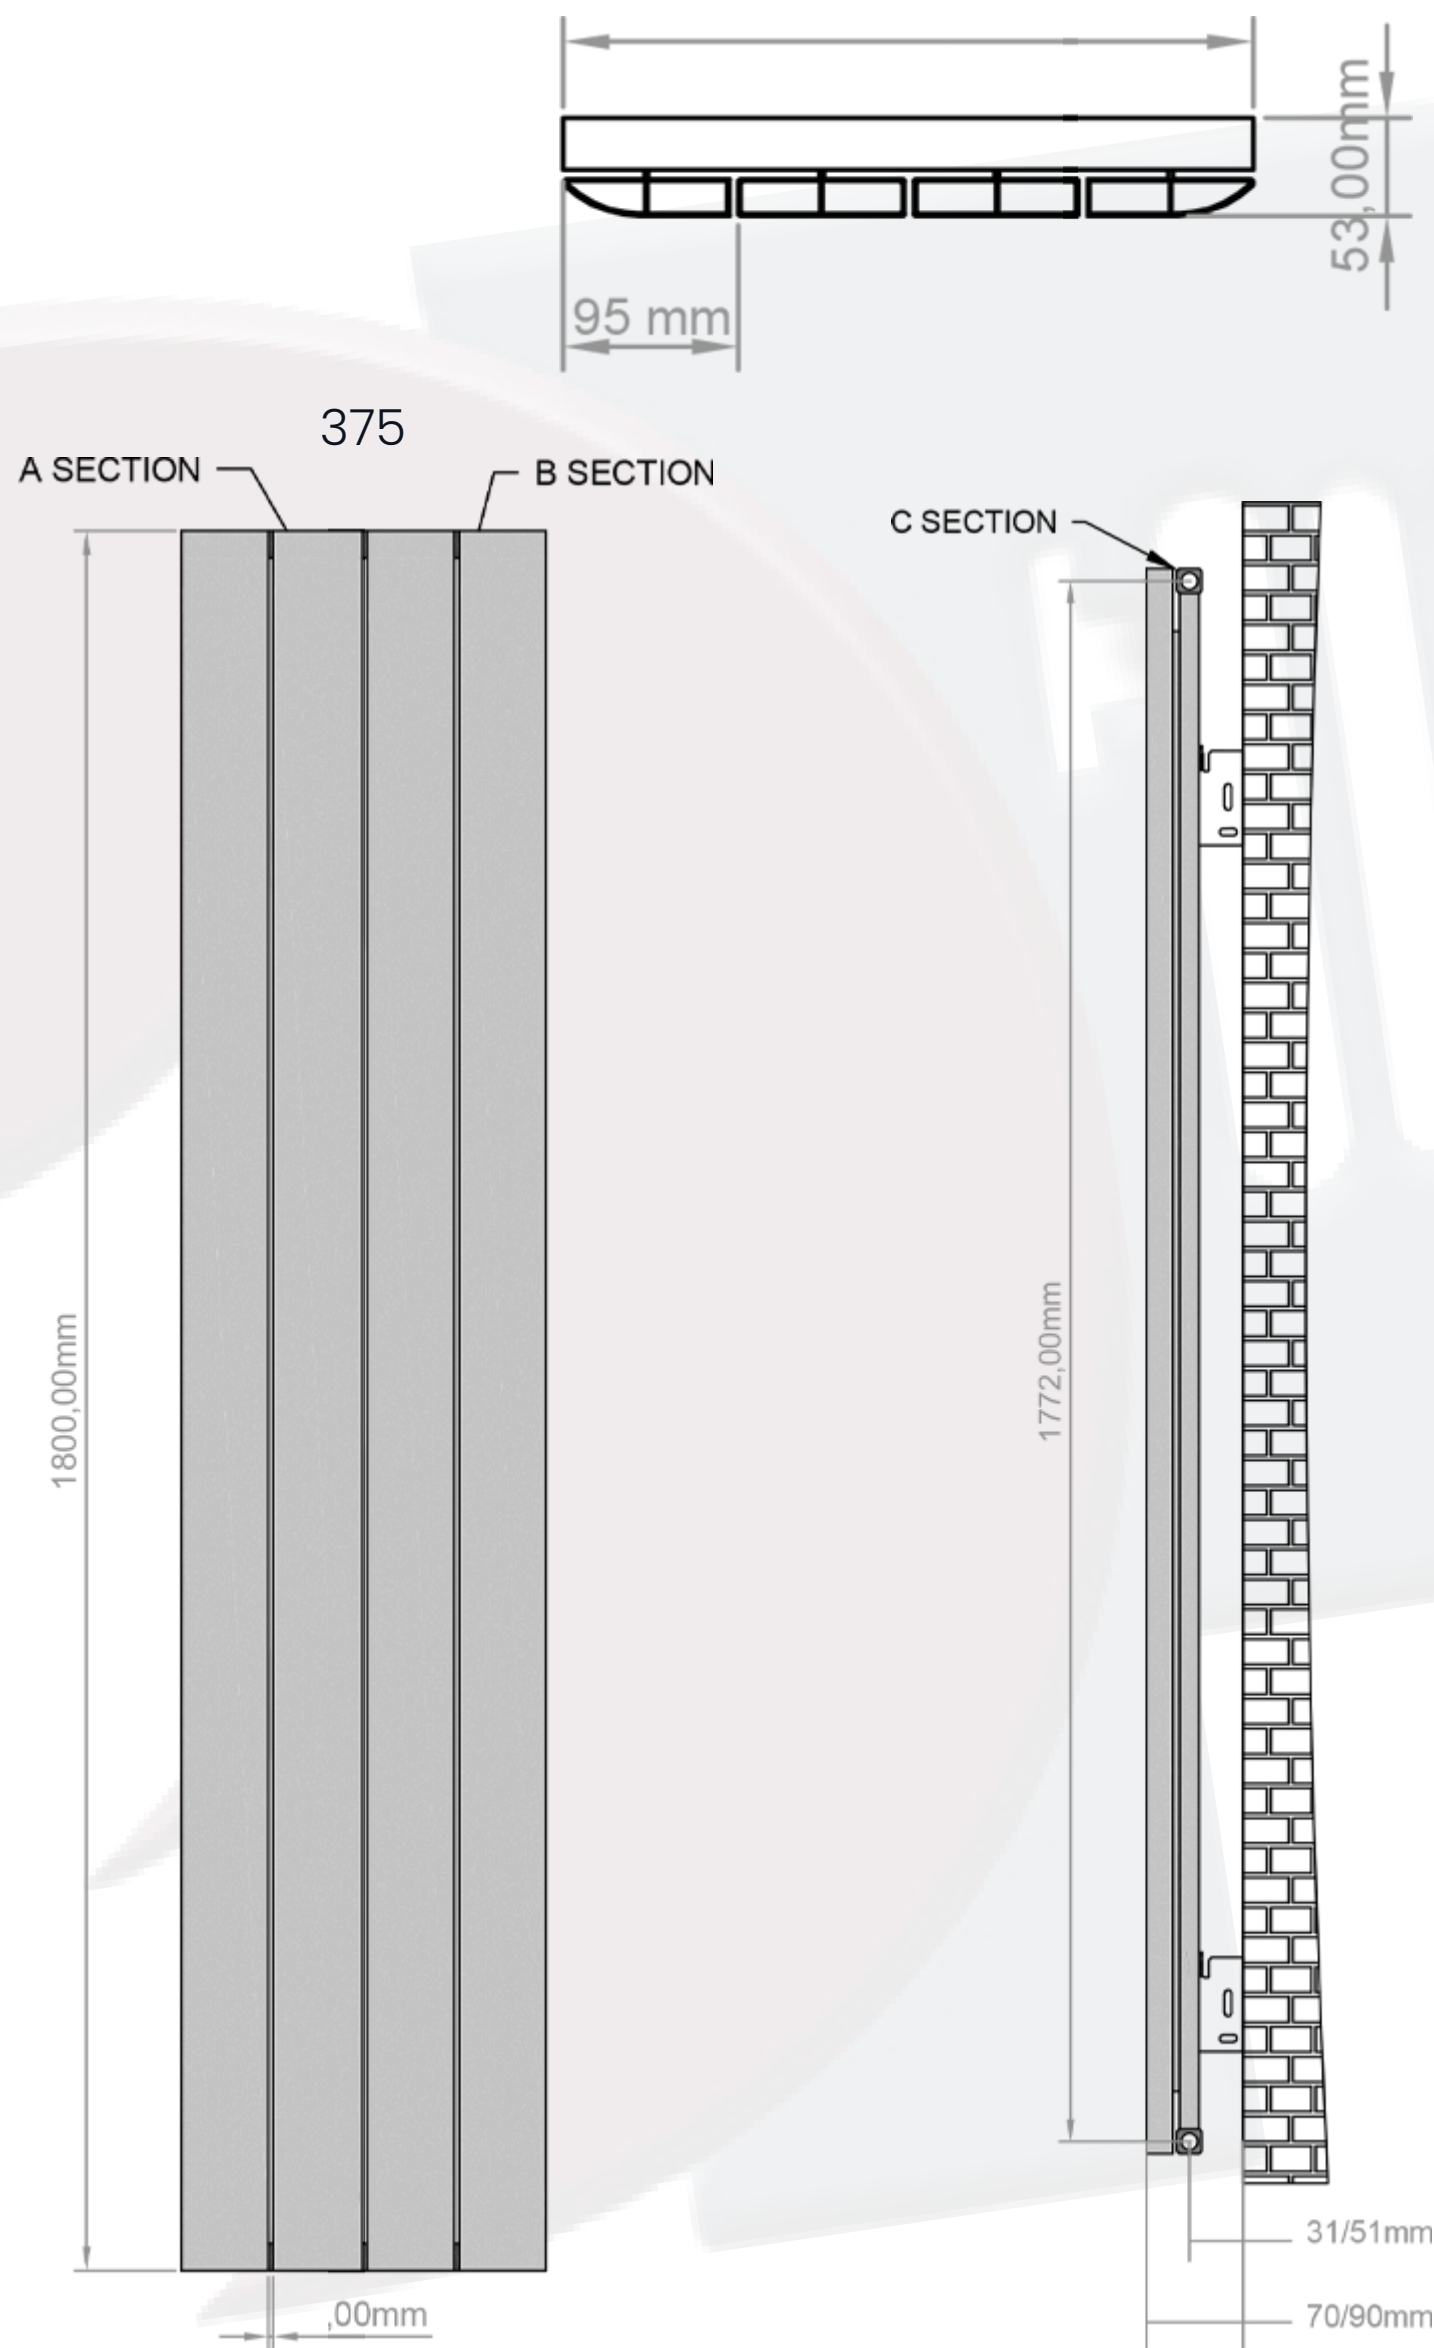

Tay Data Sheet

1800 x 375mm Black Designer Radiator

Height: 1800mm
No. Of Tubes: 4
Colour: Black
BTU: @ Delta T50: 3045mm

Width: 375mm
Water Content: 375mm
Watts: 893
@ Delta T60: 3861mm

All Direct Radiators are BOE and pipe centres are the radiator width plus 74mm.

Please note due to manufacturing tolerances pipe centres may vary by +/- 10mm, we recommend that pipe work is not altered until your radiator is on site.

All Tay Radiators: **Test Pressure:** 13 bar **Max Operating Pressure:** 10 Bar