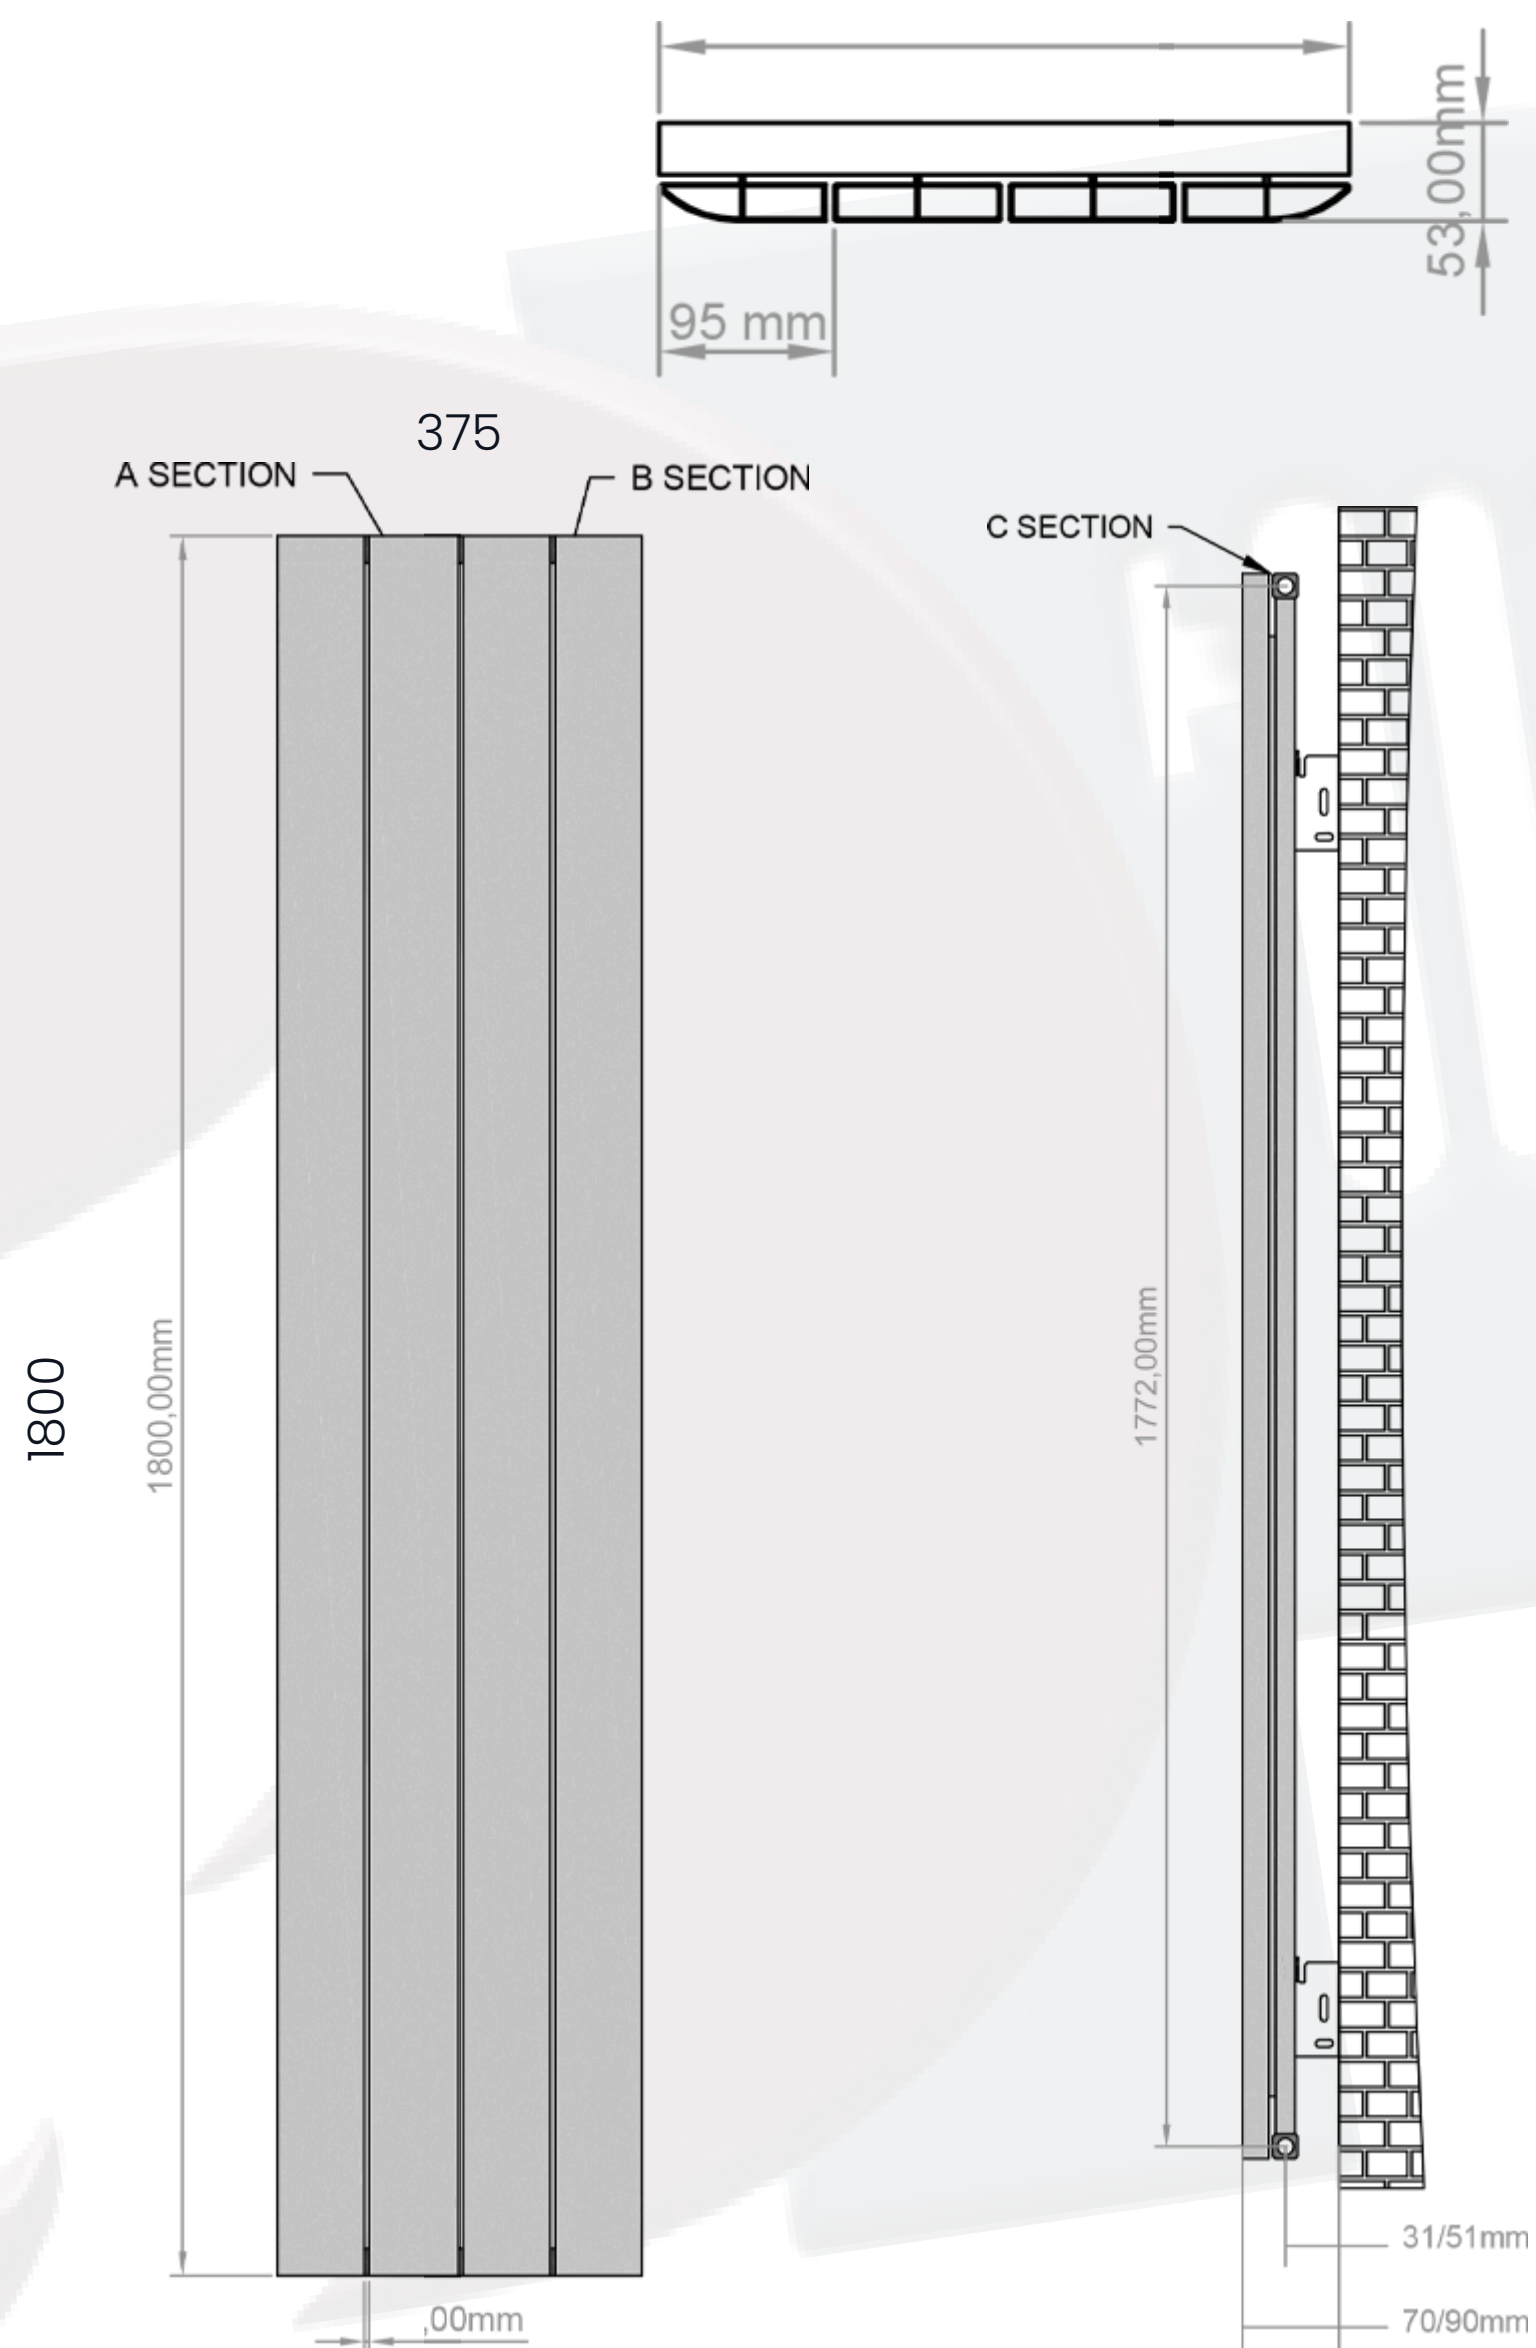

Tay Data Sheet

1800 x 375mm Anthracite Designer Radiator

Height: 1800mm
No. Of Tubes: 4
Colour: Anthracite
BTU: @ Delta T50: 3045mm

Width: 375mm
Water Content: 375mm
Watts: 893
@ Delta T60: 3861mm

All Direct Radiators are BOE and pipe centres are the radiator width plus 74mm.

Please note due to manufacturing tolerances pipe centres may vary by +/- 10mm, we recommend that pipe work is not altered until your radiator is on site.

All Tay Radiators: **Test Pressure:** 13 bar **Max Operating Pressure:** 10 Bar