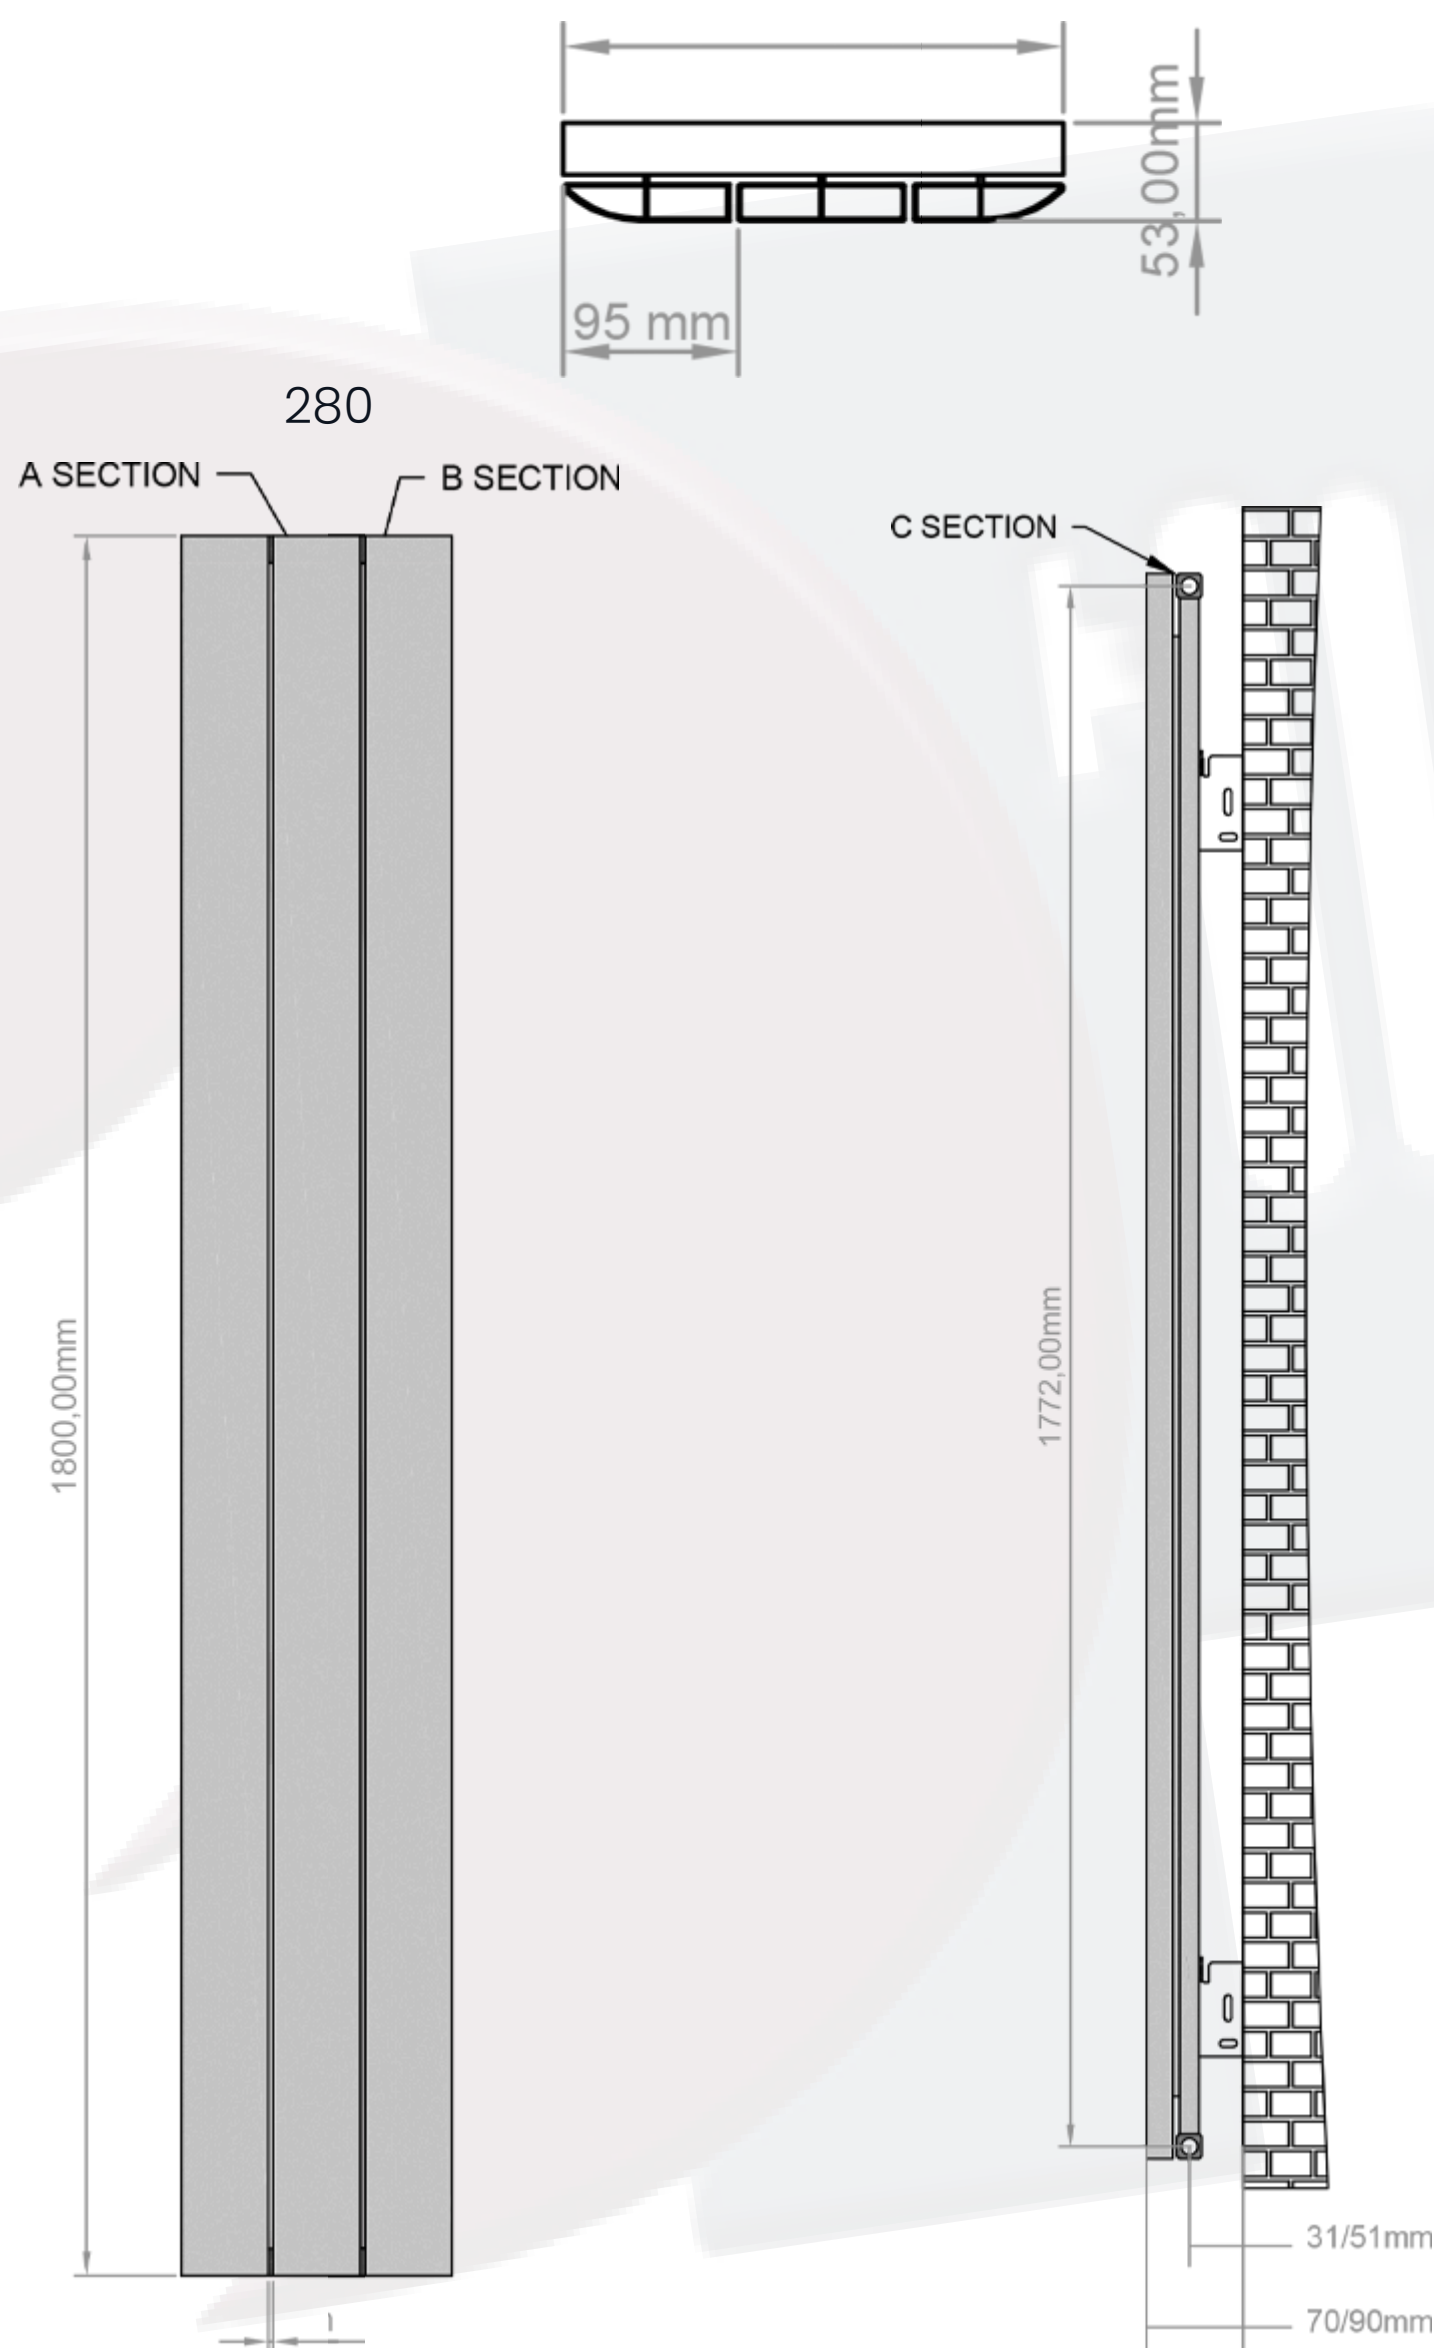

# Tay Data Sheet

1800 x 280mm White Designer Radiator

**Height:** 1800mm  
**No. Of Tubes:** 3  
**Colour:** White  
**BTU: @ Delta T50:** 2264mm

**Width:** 280mm  
**Water Content:** 280mm  
**Watts:** 664  
**BTU: @ Delta T60:** 2871mm

All Direct Radiators are BOE and pipe centres are the radiator width plus 74mm.

Please note due to manufacturing tolerances pipe centres may vary by +/- 10mm, we recommend that pipe work is not altered until your radiator is on site.