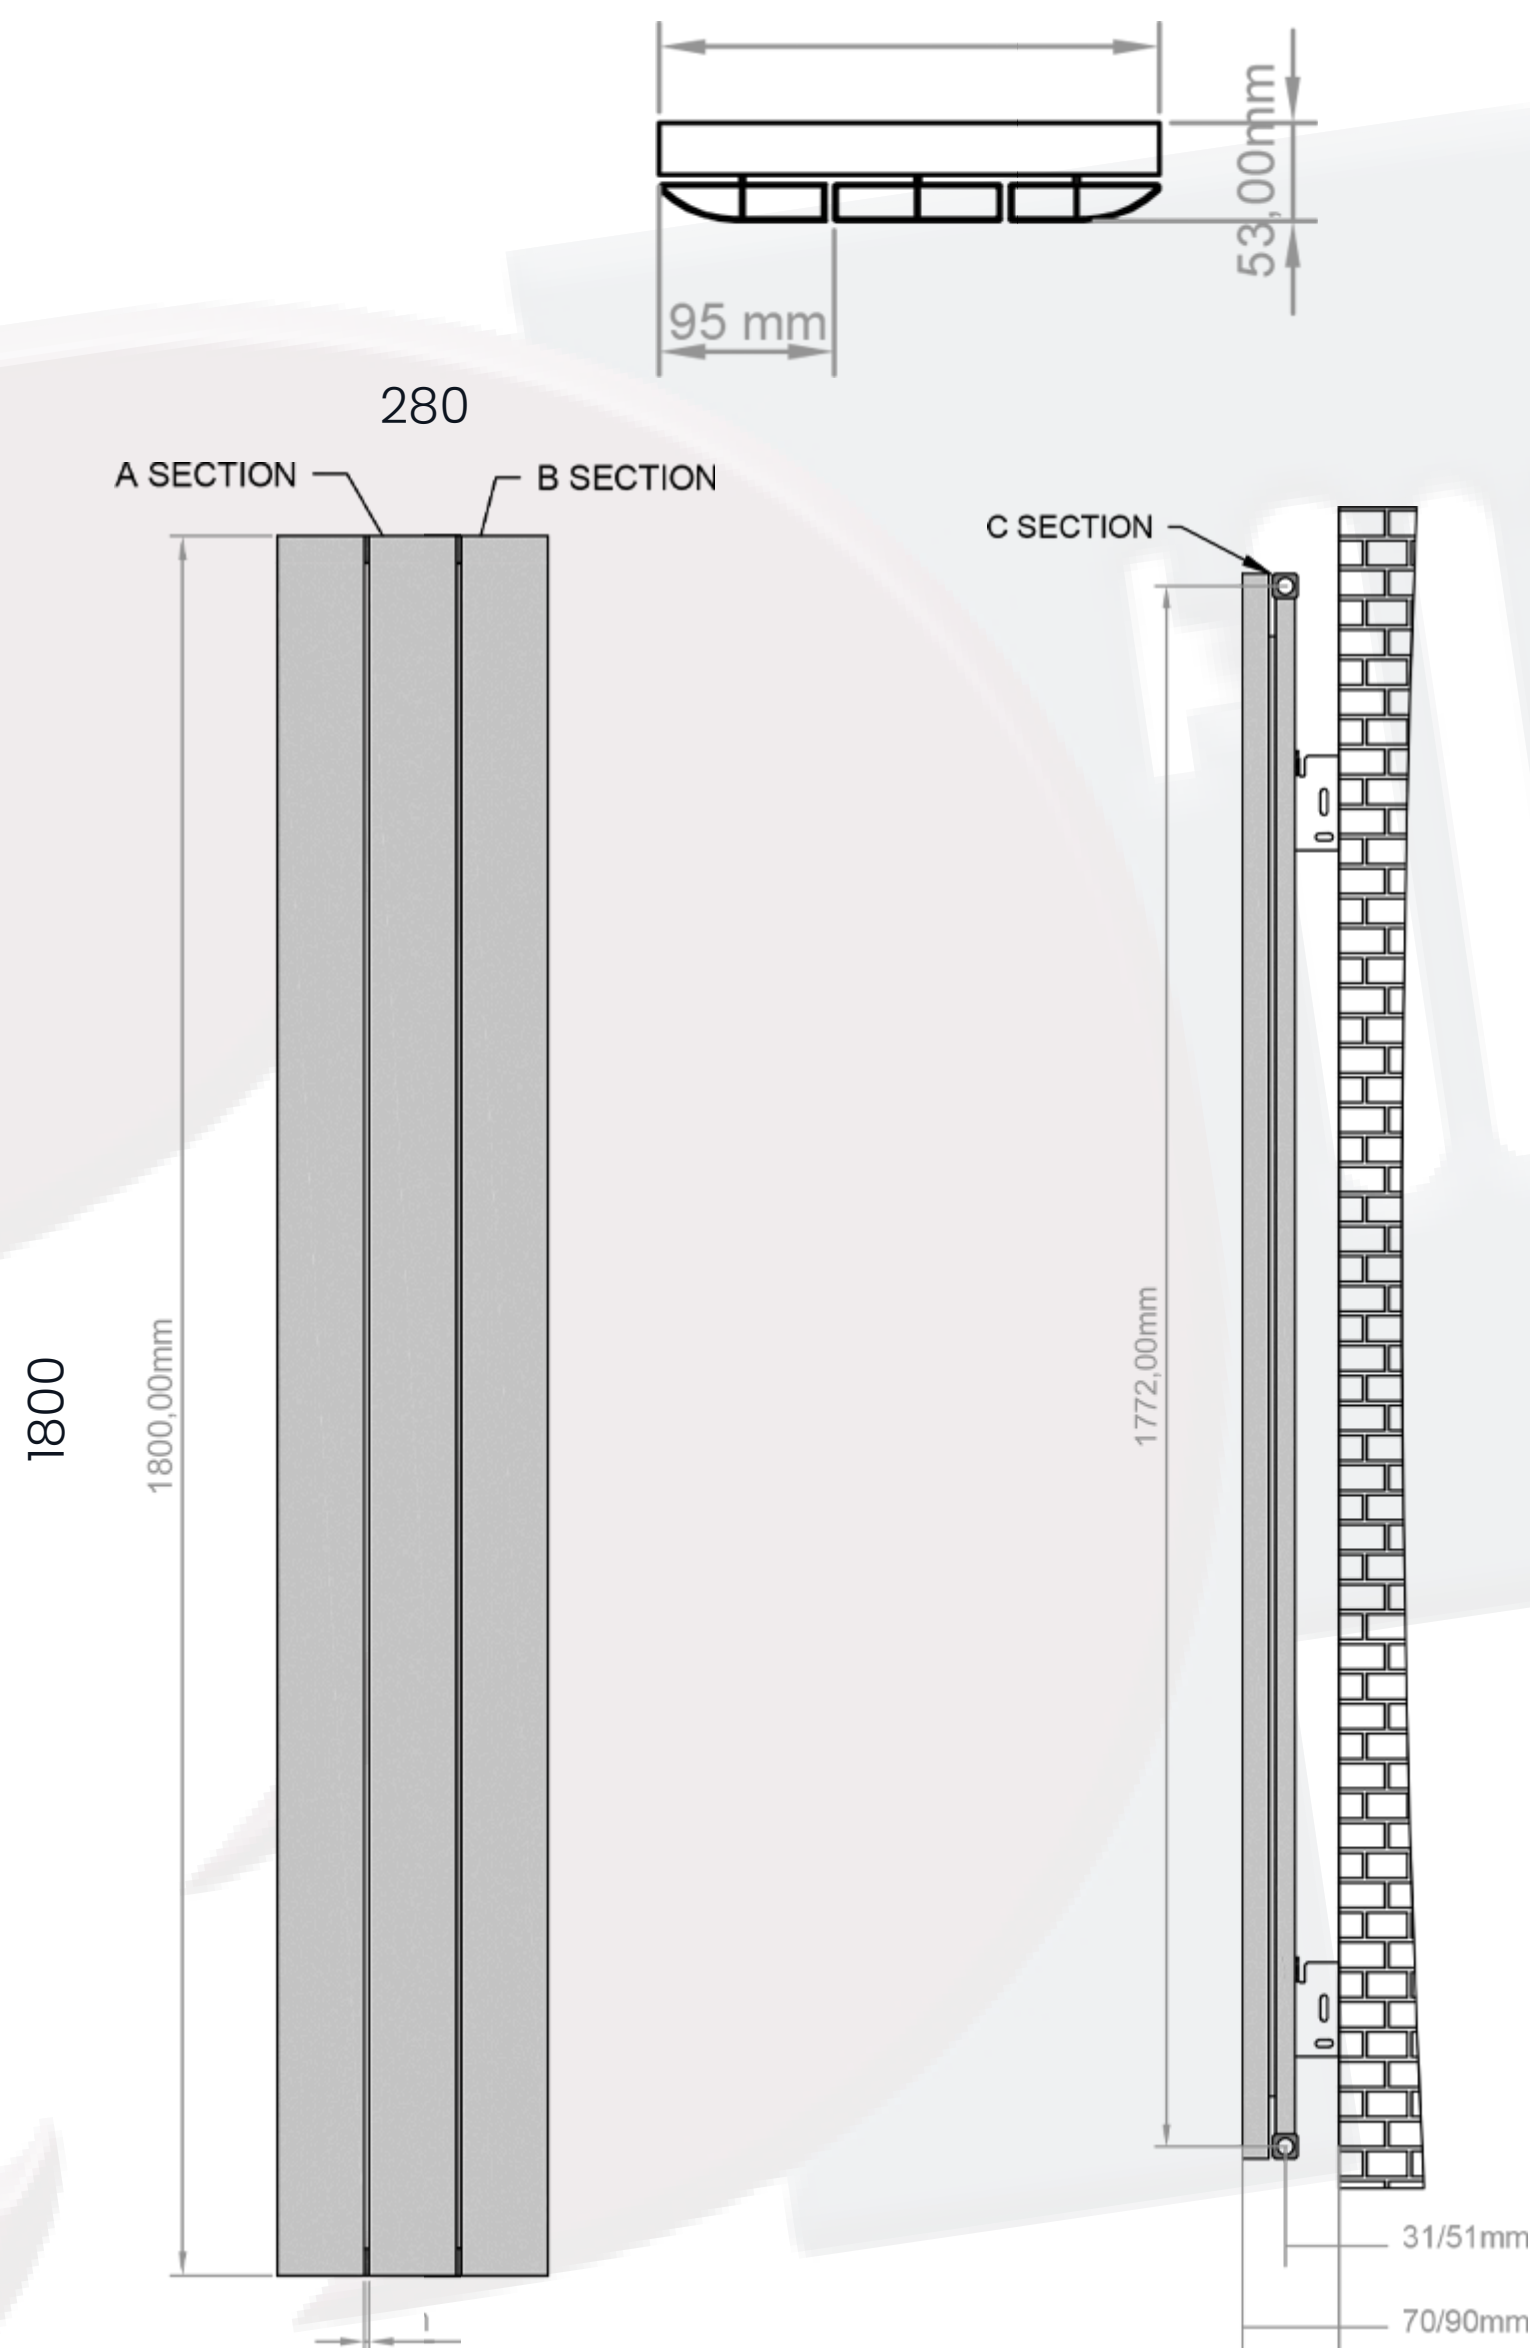

Tay Data Sheet

1800 x 280mm Black Designer Radiator

Height: 1800mm
No. Of Tubes: 3
Colour: Black
BTU: @ Delta T50: 2264mm

Width: 280mm
Water Content: 280mm
Watts: 664
@ Delta T60: 2871mm

All Direct Radiators are BOE and pipe centres are the radiator width plus 74mm.

Please note due to manufacturing tolerances pipe centres may vary by +/- 10mm, we recommend that pipe work is not altered until your radiator is on site.

All Tay Radiators: **Test Pressure:** 13 bar **Max Operating Pressure:** 10 Bar