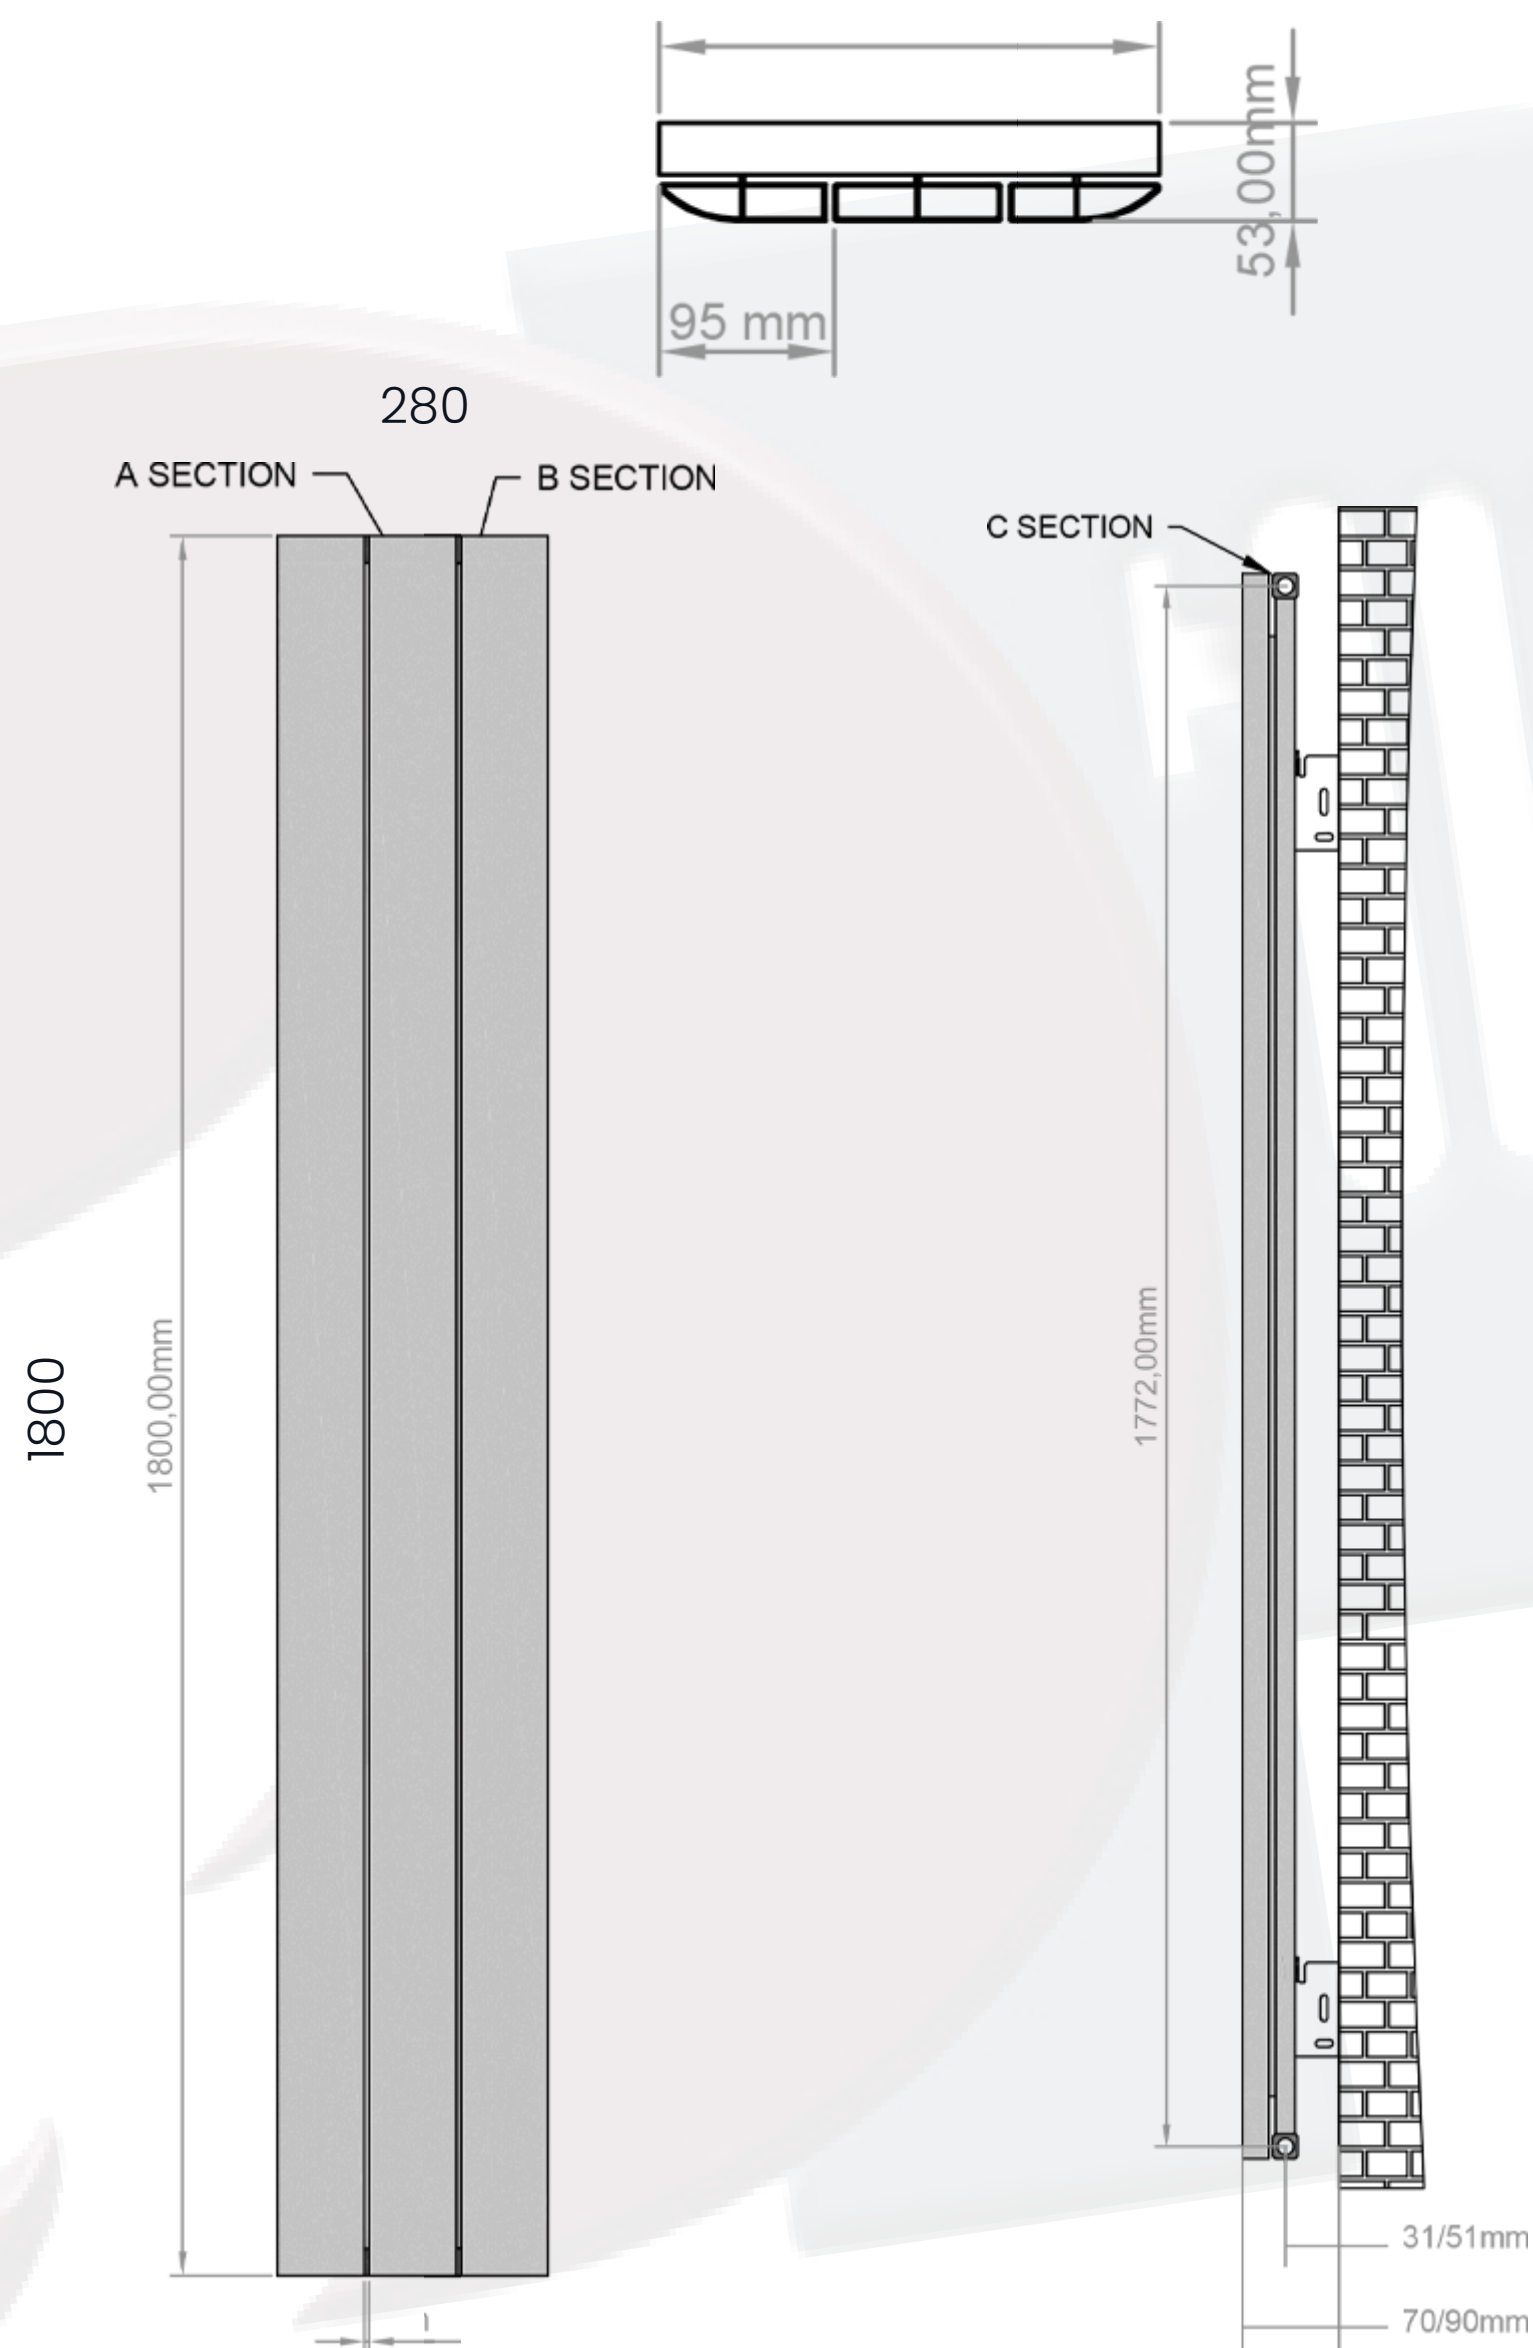

Tay Data Sheet

1800 x 280mm Anthracite Designer Radiator

Height: 1800mm
No. Of Tubes: 3
Colour: Anthracite
BTU: @ Delta T50: 2264mm

Width: 280mm
Water Content: 280mm
Watts: 664
@ Delta T60: 2871mm

All Direct Radiators are BOE and pipe centres are the radiator width plus 74mm.

Please note due to manufacturing tolerances pipe centres may vary by +/- 10mm, we recommend that pipe work is not altered until your radiator is on site.

All Tay Radiators: **Test Pressure:** 13 bar **Max Operating Pressure:** 10 Bar