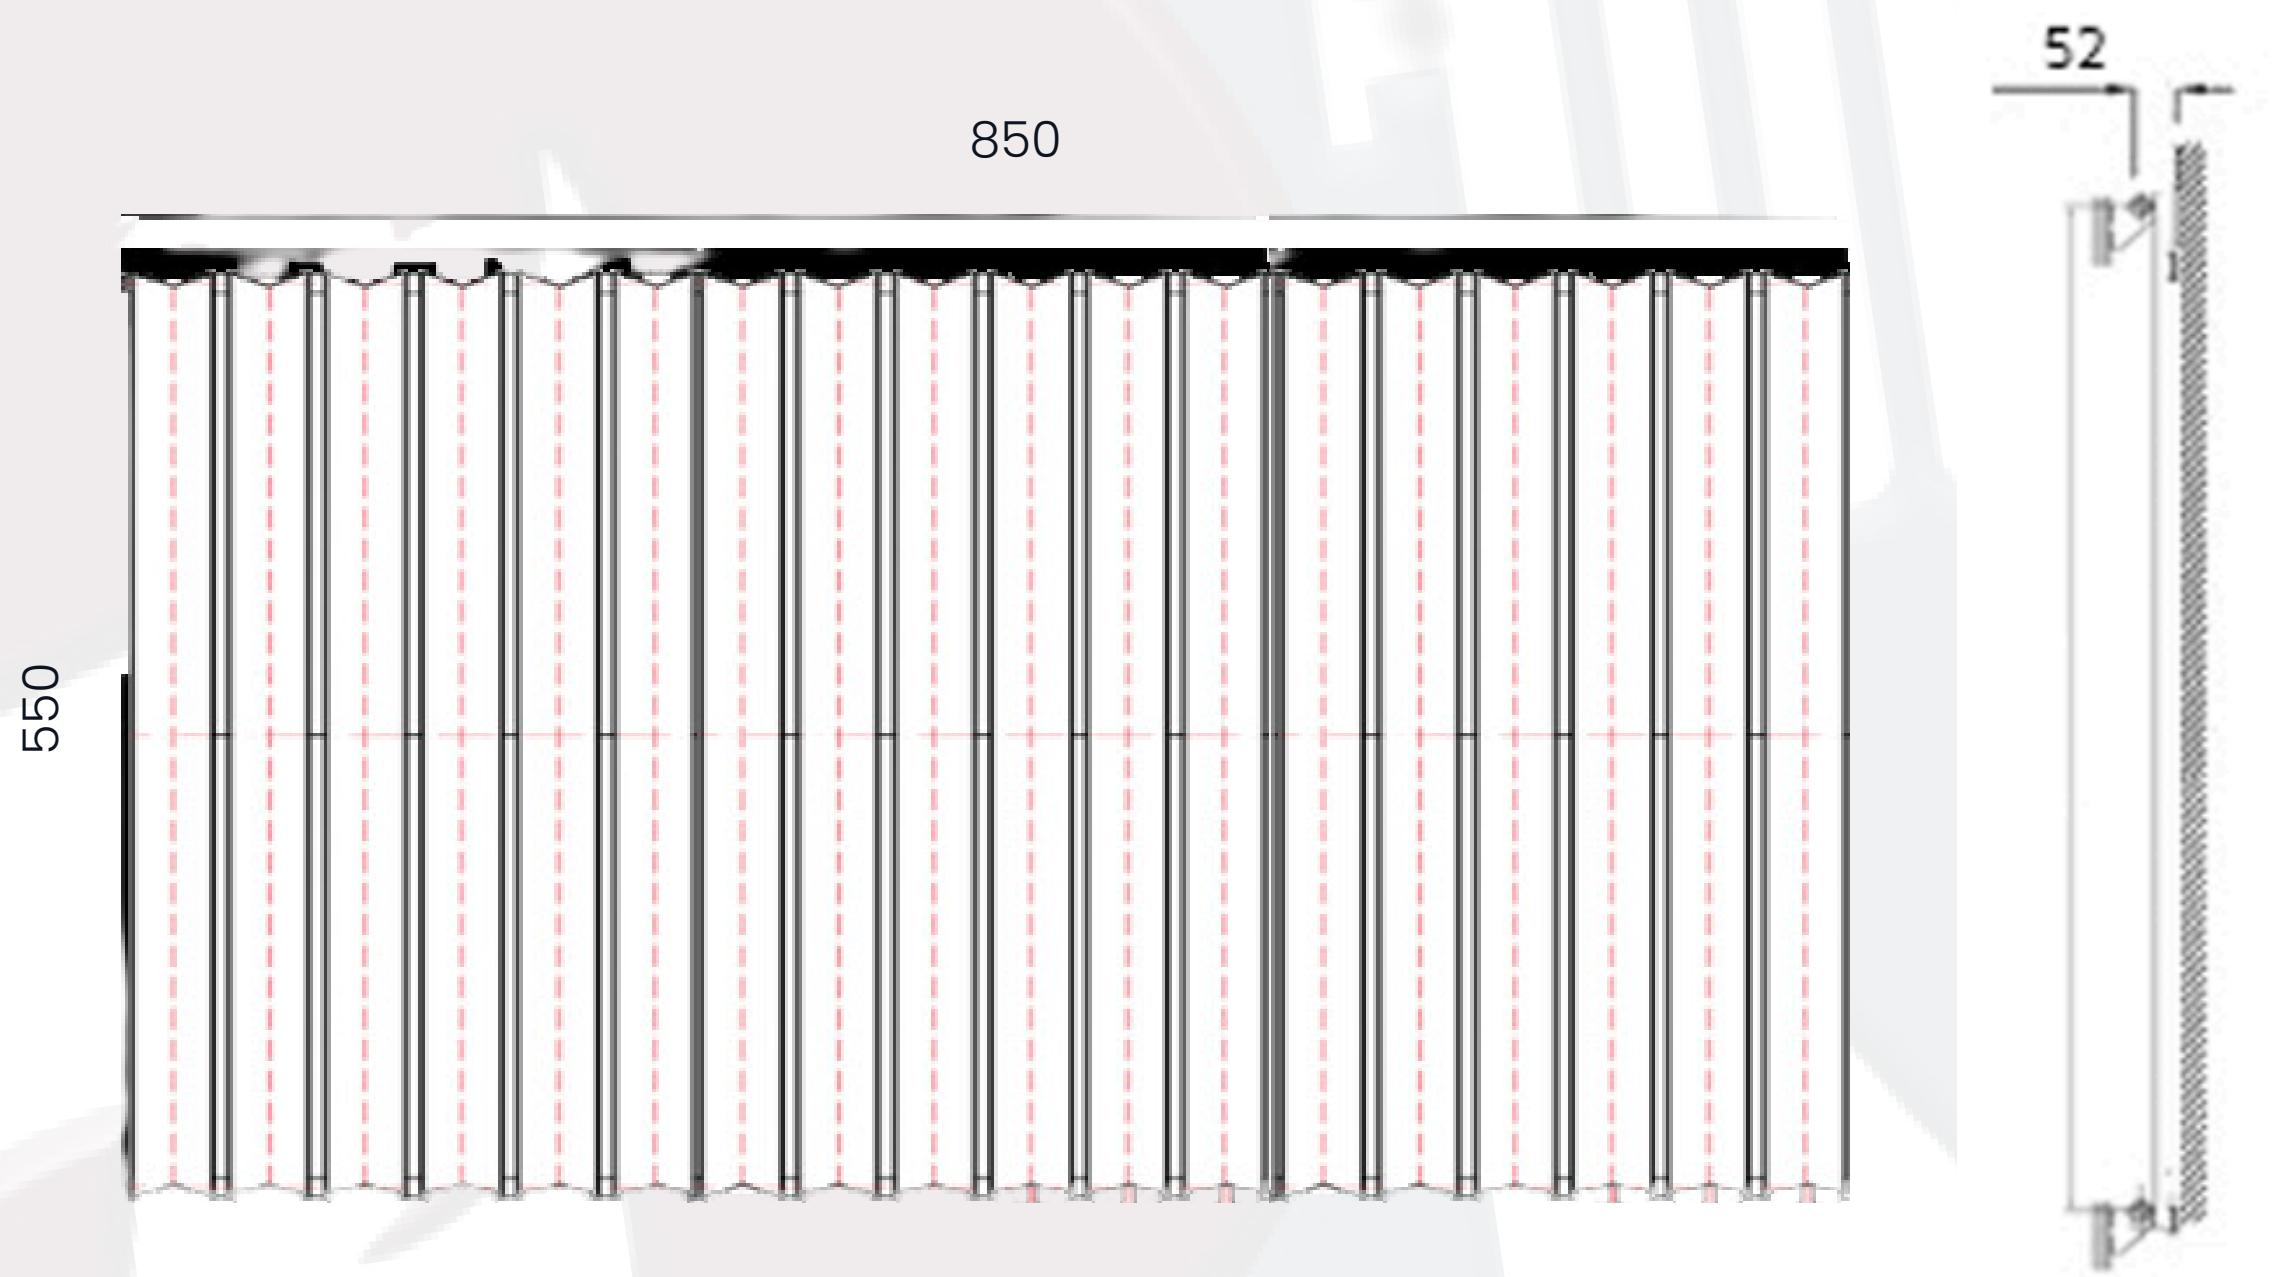

# Skye Data Sheet

## 550 x 850mm White Designer Radiator

**Height:** 550mm  
**No. Of Tubes:** 18  
**Colour:** White  
**BTU: @ Delta T50:** 4481mm

**Width:** 850mm  
**Water Content:** 850mm  
**Watts:** 1314  
**BTU: @ Delta T60:** 5682mm

All Direct Radiators are BOE and pipe centres are the radiator width plus 74mm.

Please note due to manufacturing tolerances pipe centres may vary by +/- 10mm, we recommend that pipe work is not altered until your radiator is on site.