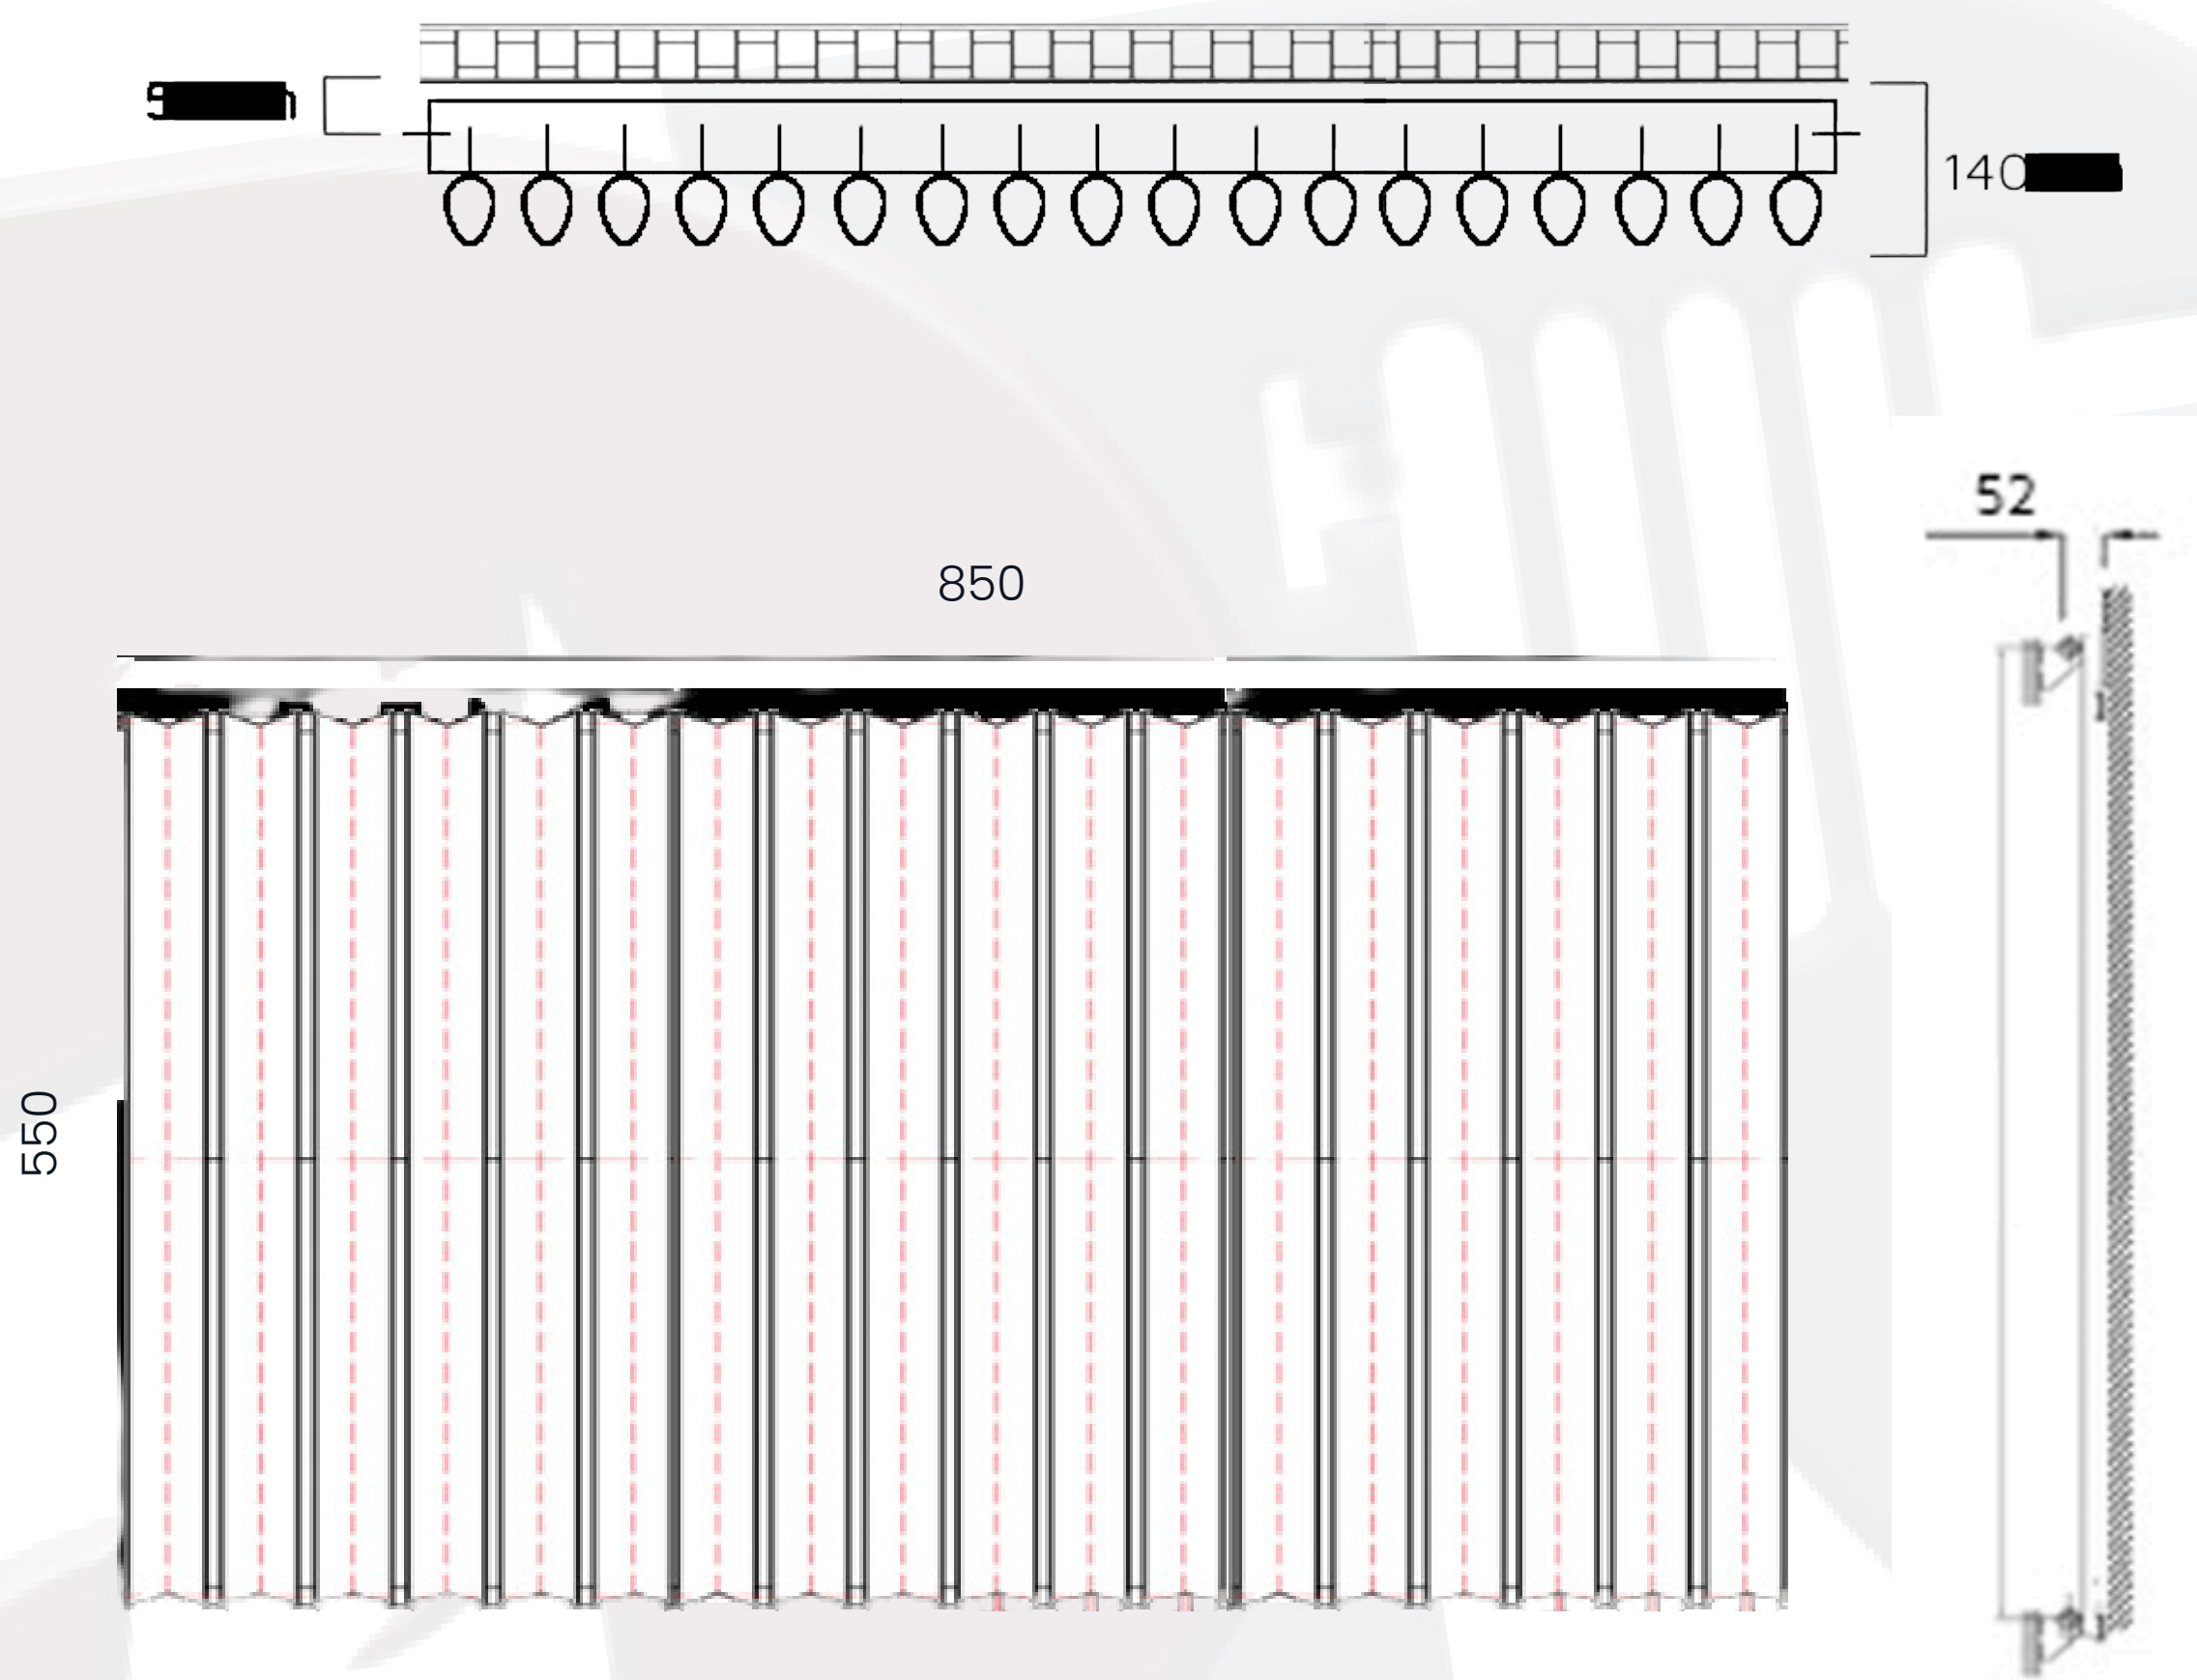

Skye Data Sheet

550 x 850mm Anthracite Designer Radiator

Height: 550mm
No. Of Tubes: 18
Colour: Anthracite
BTU: @ Delta T50: 4481mm

Width: 850mm
Water Content: 850mm
Watts: 1314
BTU: @ Delta T60: 5682mm

All Direct Radiators are BOE and pipe centres are the radiator width plus 74mm.

Please note due to manufacturing tolerances pipe centres may vary by +/- 10mm, we recommend that pipe work is not altered until your radiator is on site.

All Skye Radiators: **Test Pressure:** 13 bar **Max Operating Pressure:** 10 Bar