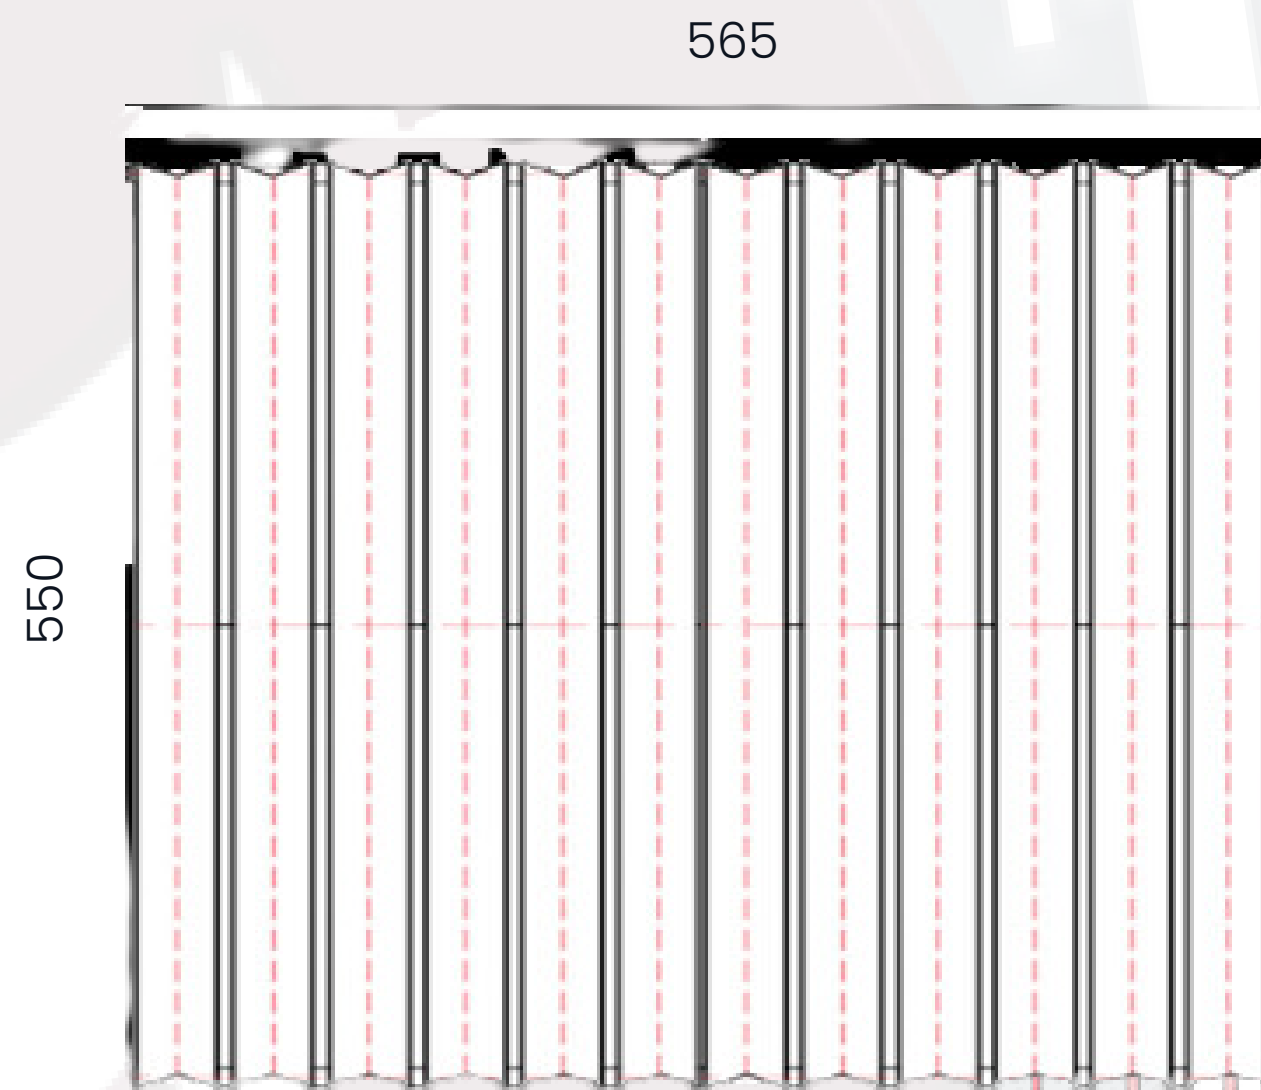

Skye Data Sheet

550 x 565mm White Designer Radiator

Height: 550mm

No. Of Tubes: 12

Colour: White

BTU: @ Delta T50: 2987mm **@ Delta T60:** 3788mm

Width: 565mm

Water Content: 565mm

Watts: 876

All Direct Radiators are BOE and pipe centres are the radiator width plus 74mm.

Please note due to manufacturing tolerances pipe centres may vary by +/- 10mm, we recommend that pipe work is not altered until your radiator is on site.