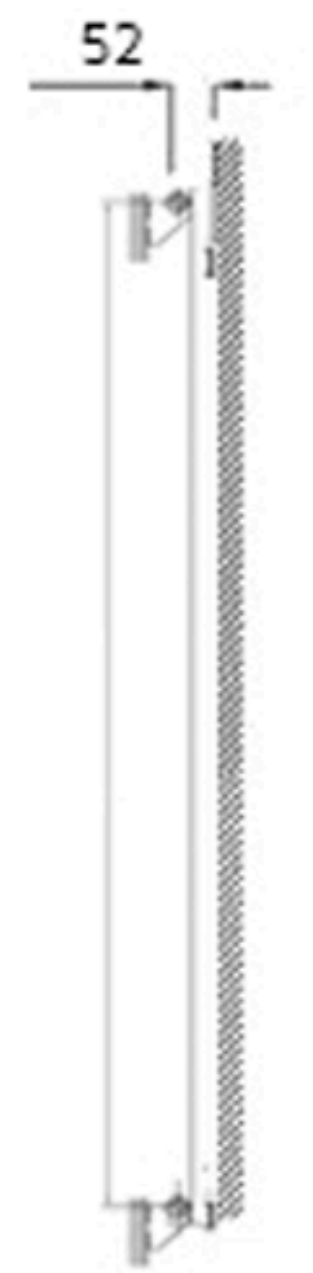

Skye Data Sheet

550 x 565mm White Designer Radiator

Height: 550mm

No. Of Tubes: 12

Colour: White

BTU: @ Delta T50: 2987mm **@ Delta T60:** 3788mm

Width: 565mm

Water Content: 565mm

Watts: 876

All Direct Radiators are BOE and pipe centres are the radiator width plus 74mm.

Please note due to manufacturing tolerances pipe centres may vary by +/- 10mm, we recommend that pipe work is not altered until your radiator is on site.