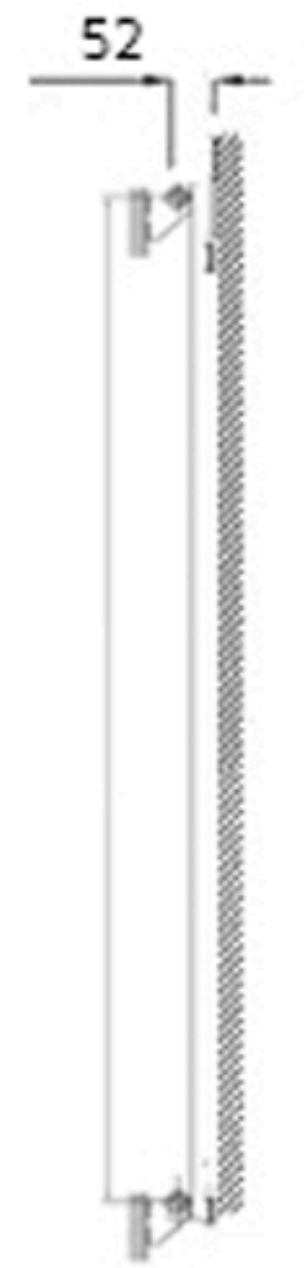

Skye Data Sheet

550 x 565mm Anthracite Designer Radiator

Height: 550mm
No. Of Tubes: 12
Colour: Anthracite
BTU: @ Delta T50: 2987mm

Width: 565mm
Water Content: 565mm
Watts: 876
BTU: @ Delta T60: 3788mm

All Direct Radiators are BOE and pipe centres are the radiator width plus 74mm.

Please note due to manufacturing tolerances pipe centres may vary by +/- 10mm, we recommend that pipe work is not altered until your radiator is on site.

All Skye Radiators: **Test Pressure:** 13 bar **Max Operating Pressure:** 10 Bar