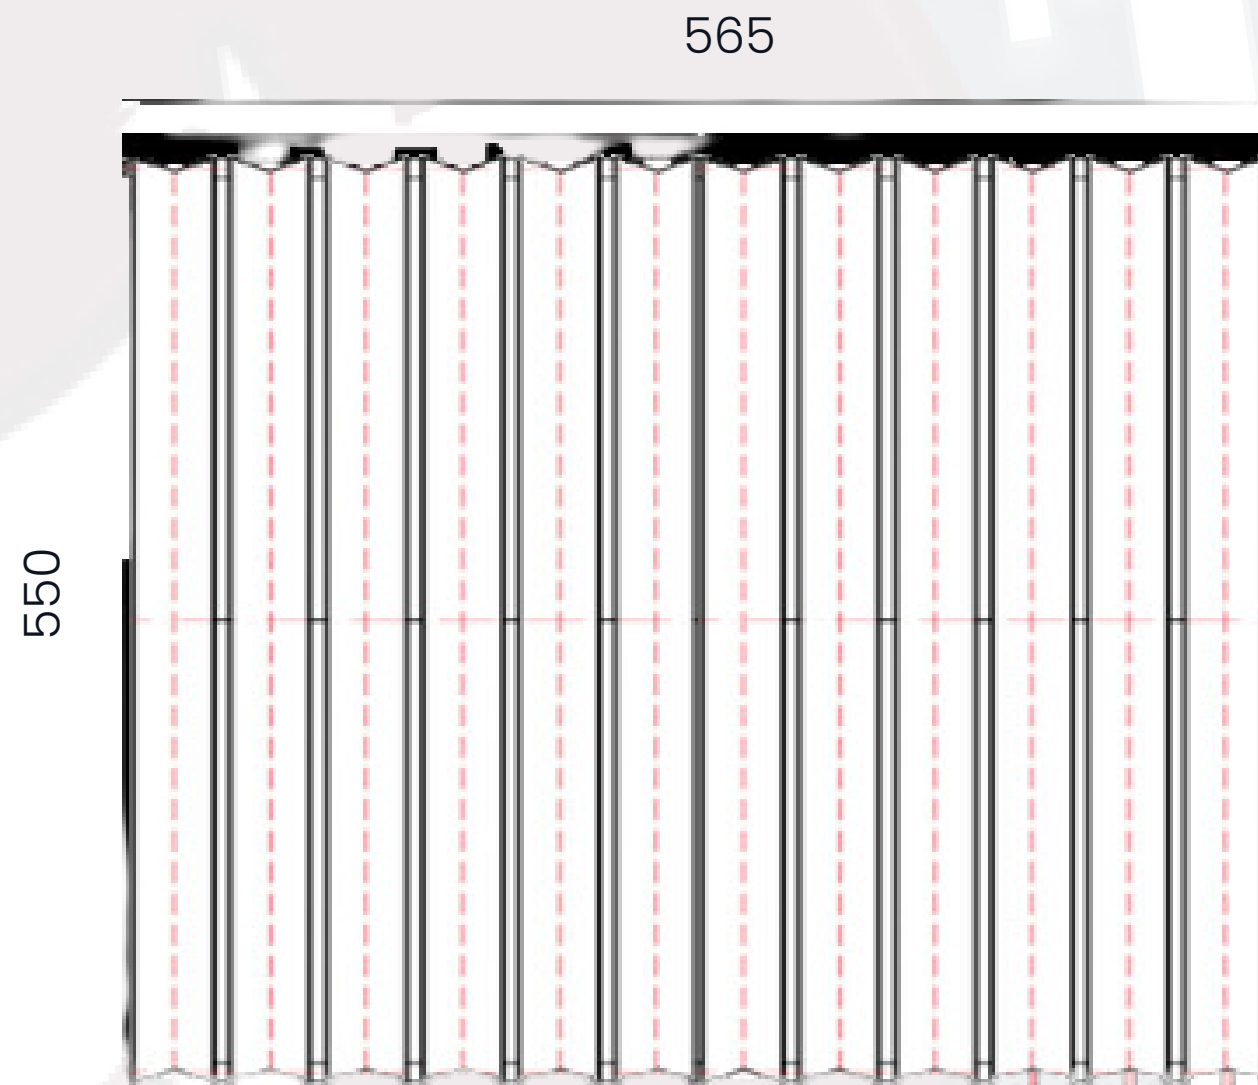

Skye Data Sheet

550 x 565mm Anthracite Designer Radiator

Height: 550mm
No. Of Tubes: 12
Colour: Anthracite
BTU: @ Delta T50: 2987mm

Width: 565mm
Water Content: 565mm
Watts: 876
BTU: @ Delta T60: 3788mm

All Direct Radiators are BOE and pipe centres are the radiator width plus 74mm.

Please note due to manufacturing tolerances pipe centres may vary by +/- 10mm, we recommend that pipe work is not altered until your radiator is on site.

All Skye Radiators: **Test Pressure:** 13 bar **Max Operating Pressure:** 10 Bar