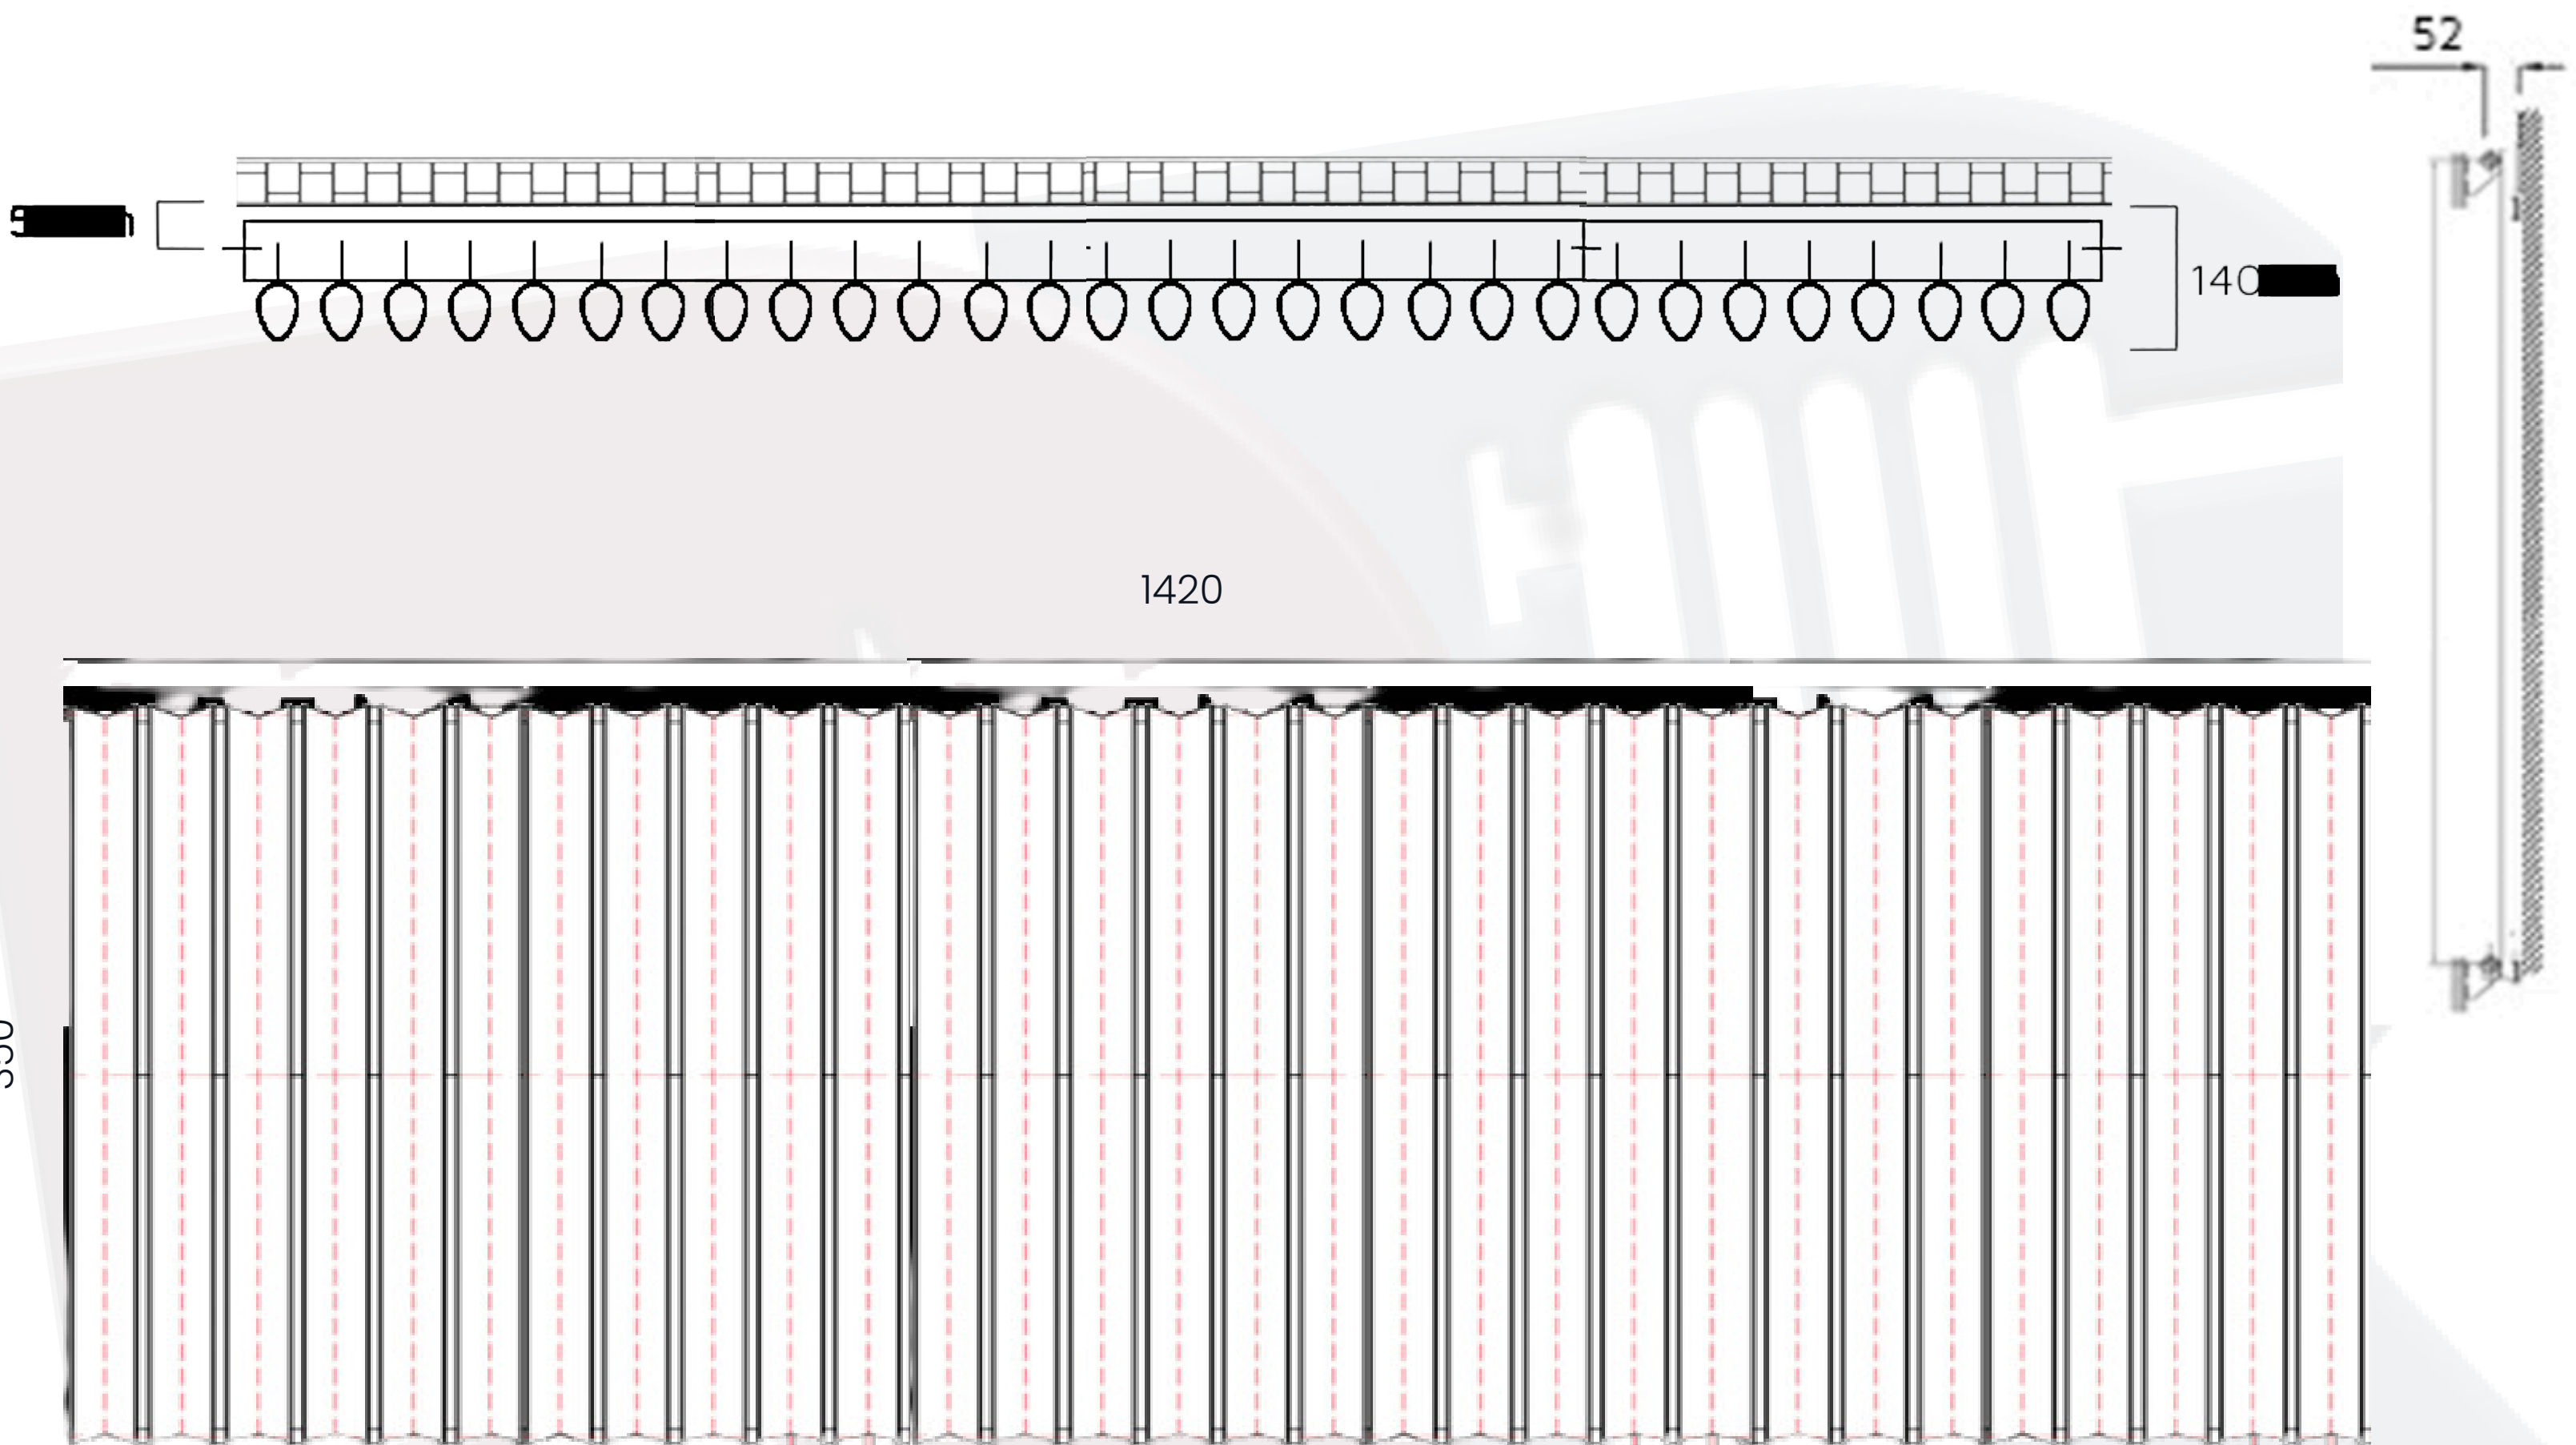

Skye Data Sheet

550 x 1420mm White Designer Radiator

Height: 550mm
No. Of Tubes: 30
Colour: White
BTU: @ Delta T50: 7468mm

Width: 1420mm
Water Content: 1420mm
Watts: 2190
BTU: @ Delta T60: 9469mm

All Direct Radiators are BOE and pipe centres are the radiator width plus 74mm.

Please note due to manufacturing tolerances pipe centres may vary by +/- 10mm, we recommend that pipe work is not altered until your radiator is on site.

All Skye Radiators: **Test Pressure:** 13 bar **Max Operating Pressure:** 10 Bar