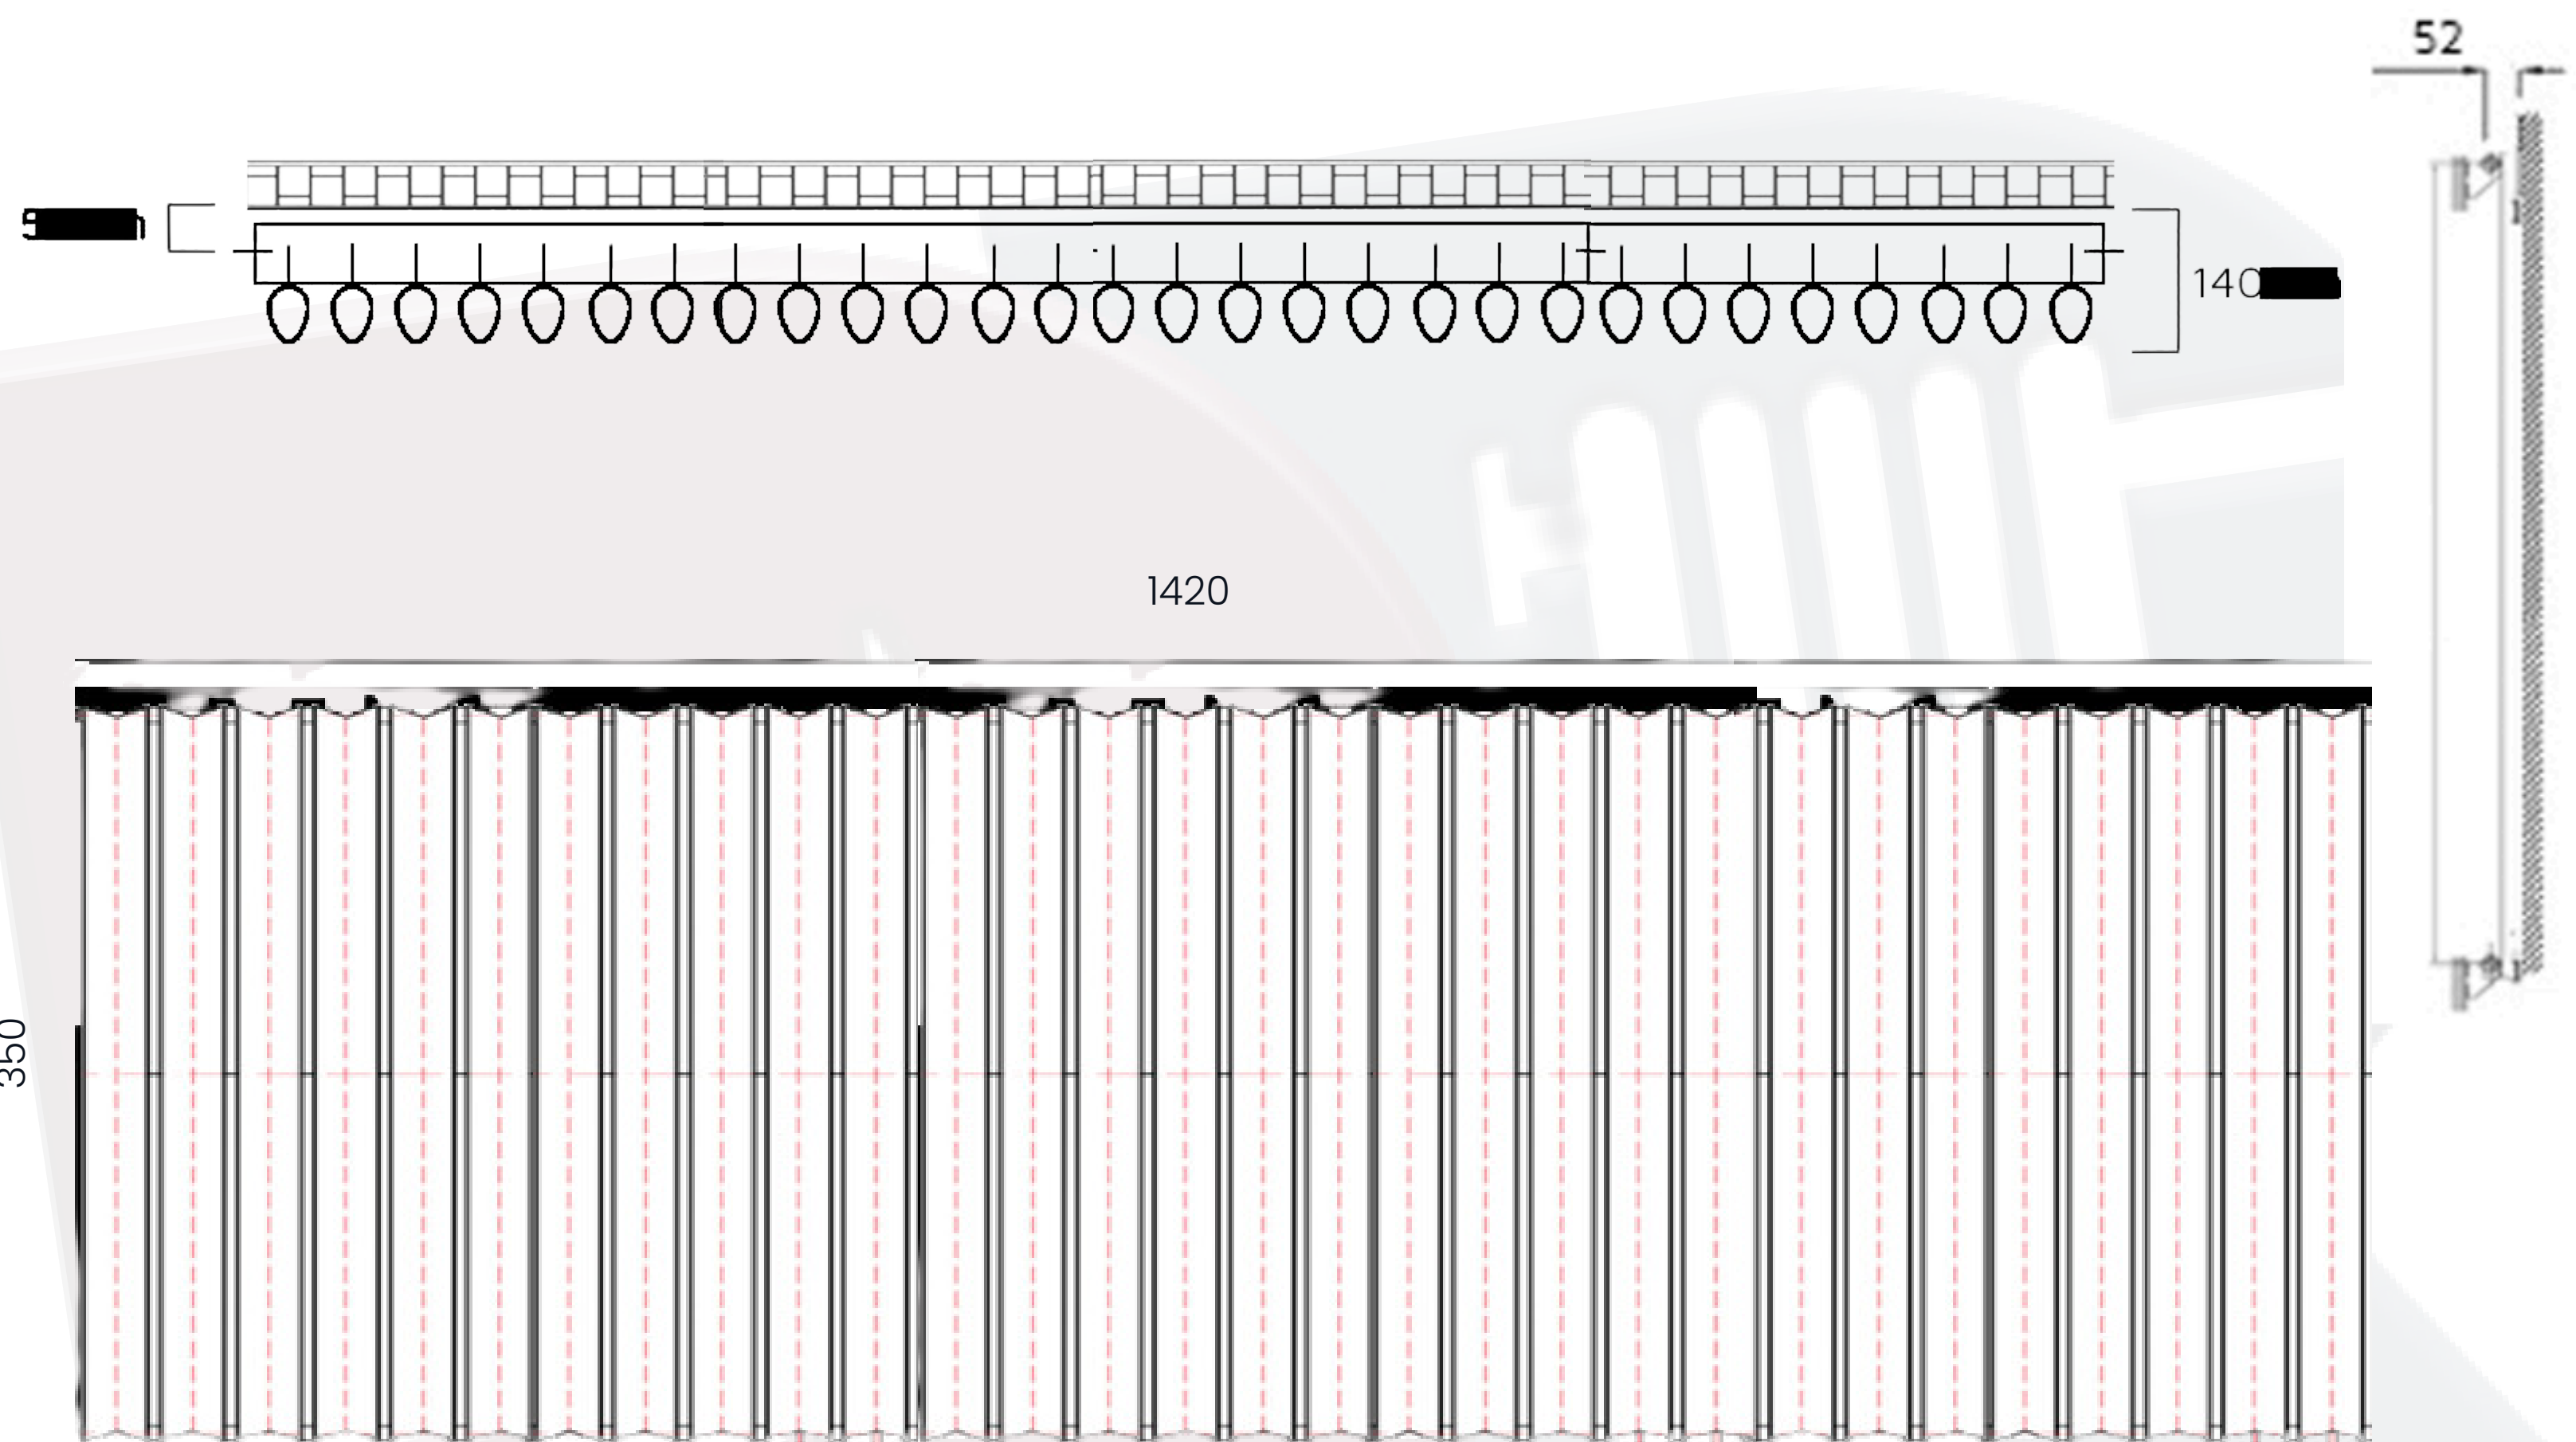

Skye Data Sheet

550 x 1420mm Anthracite Designer Radiator

Height: 550mm
No. Of Tubes: 30
Colour: Anthracite
BTU: @ Delta T50: 7468mm

Width: 1420mm
Water Content: 1420mm
Watts: 2190
BTU: @ Delta T60: 9469mm

All Direct Radiators are BOE and pipe centres are the radiator width plus 74mm.

Please note due to manufacturing tolerances pipe centres may vary by +/- 10mm, we recommend that pipe work is not altered until your radiator is on site.