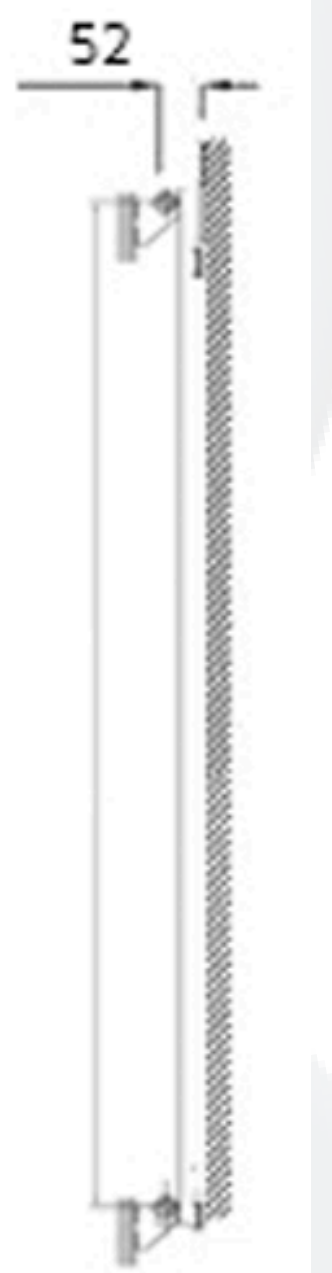

# Skye Data Sheet

550 x 1240mm White Designer Radiator

**Height:** 550mm  
**No. Of Tubes:** 26  
**Colour:** White  
**BTU: @ Delta T50:** 6472mm

**Width:** 1240mm  
**Water Content:** 1240mm  
**Watts:** 1898  
**@ Delta T60:** 8206mm

1240

550

All Direct Radiators are BOE and pipe centres are the radiator width plus 74mm.

Please note due to manufacturing tolerances pipe centres may vary by +/- 10mm, we recommend that pipe work is not altered until your radiator is on site.