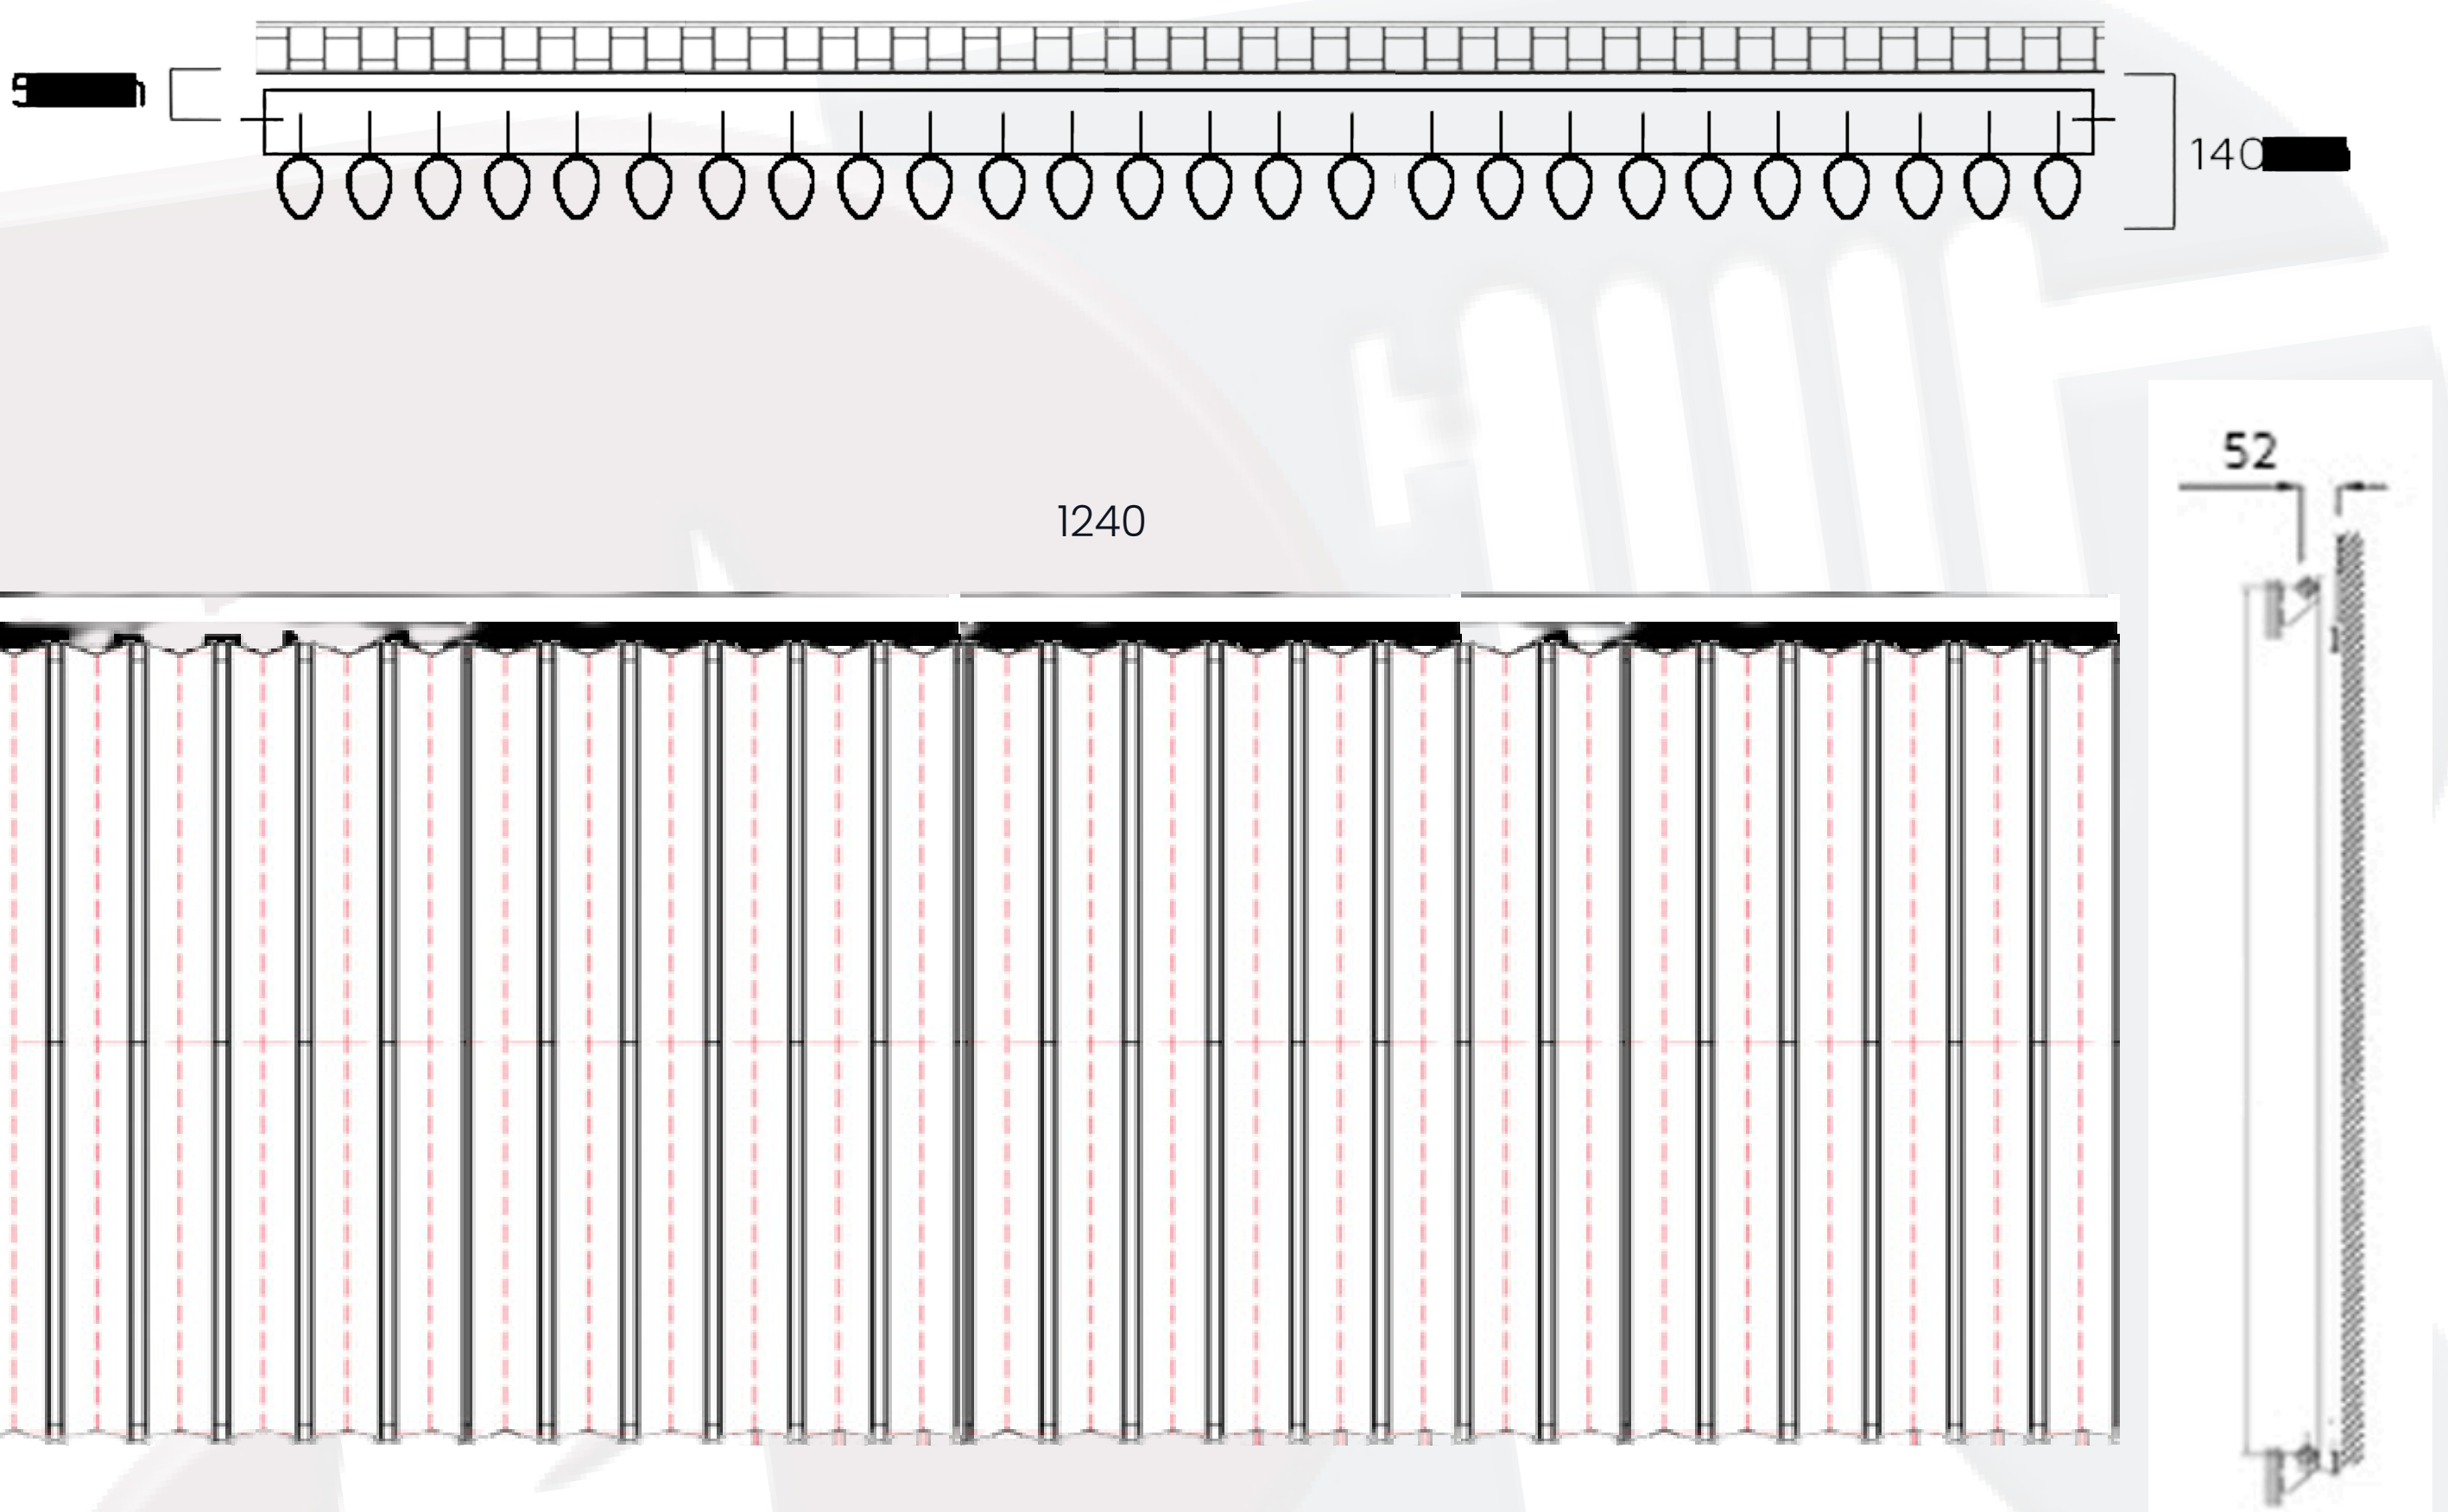

Skye Data Sheet

550 x 1240mm Anthracite Designer Radiator

Height: 550mm
No. Of Tubes: 26
Colour: Anthracite
BTU: @ Delta T50: 6472mm

Width: 1240mm
Water Content: 1240mm
Watts: 1898
@ Delta T60: 8206mm

All Direct Radiators are BOE and pipe centres are the radiator width plus 74mm.

Please note due to manufacturing tolerances pipe centres may vary by +/- 10mm, we recommend that pipe work is not altered until your radiator is on site.

All Skye Radiators: **Test Pressure:** 13 bar **Max Operating Pressure:** 10 Bar