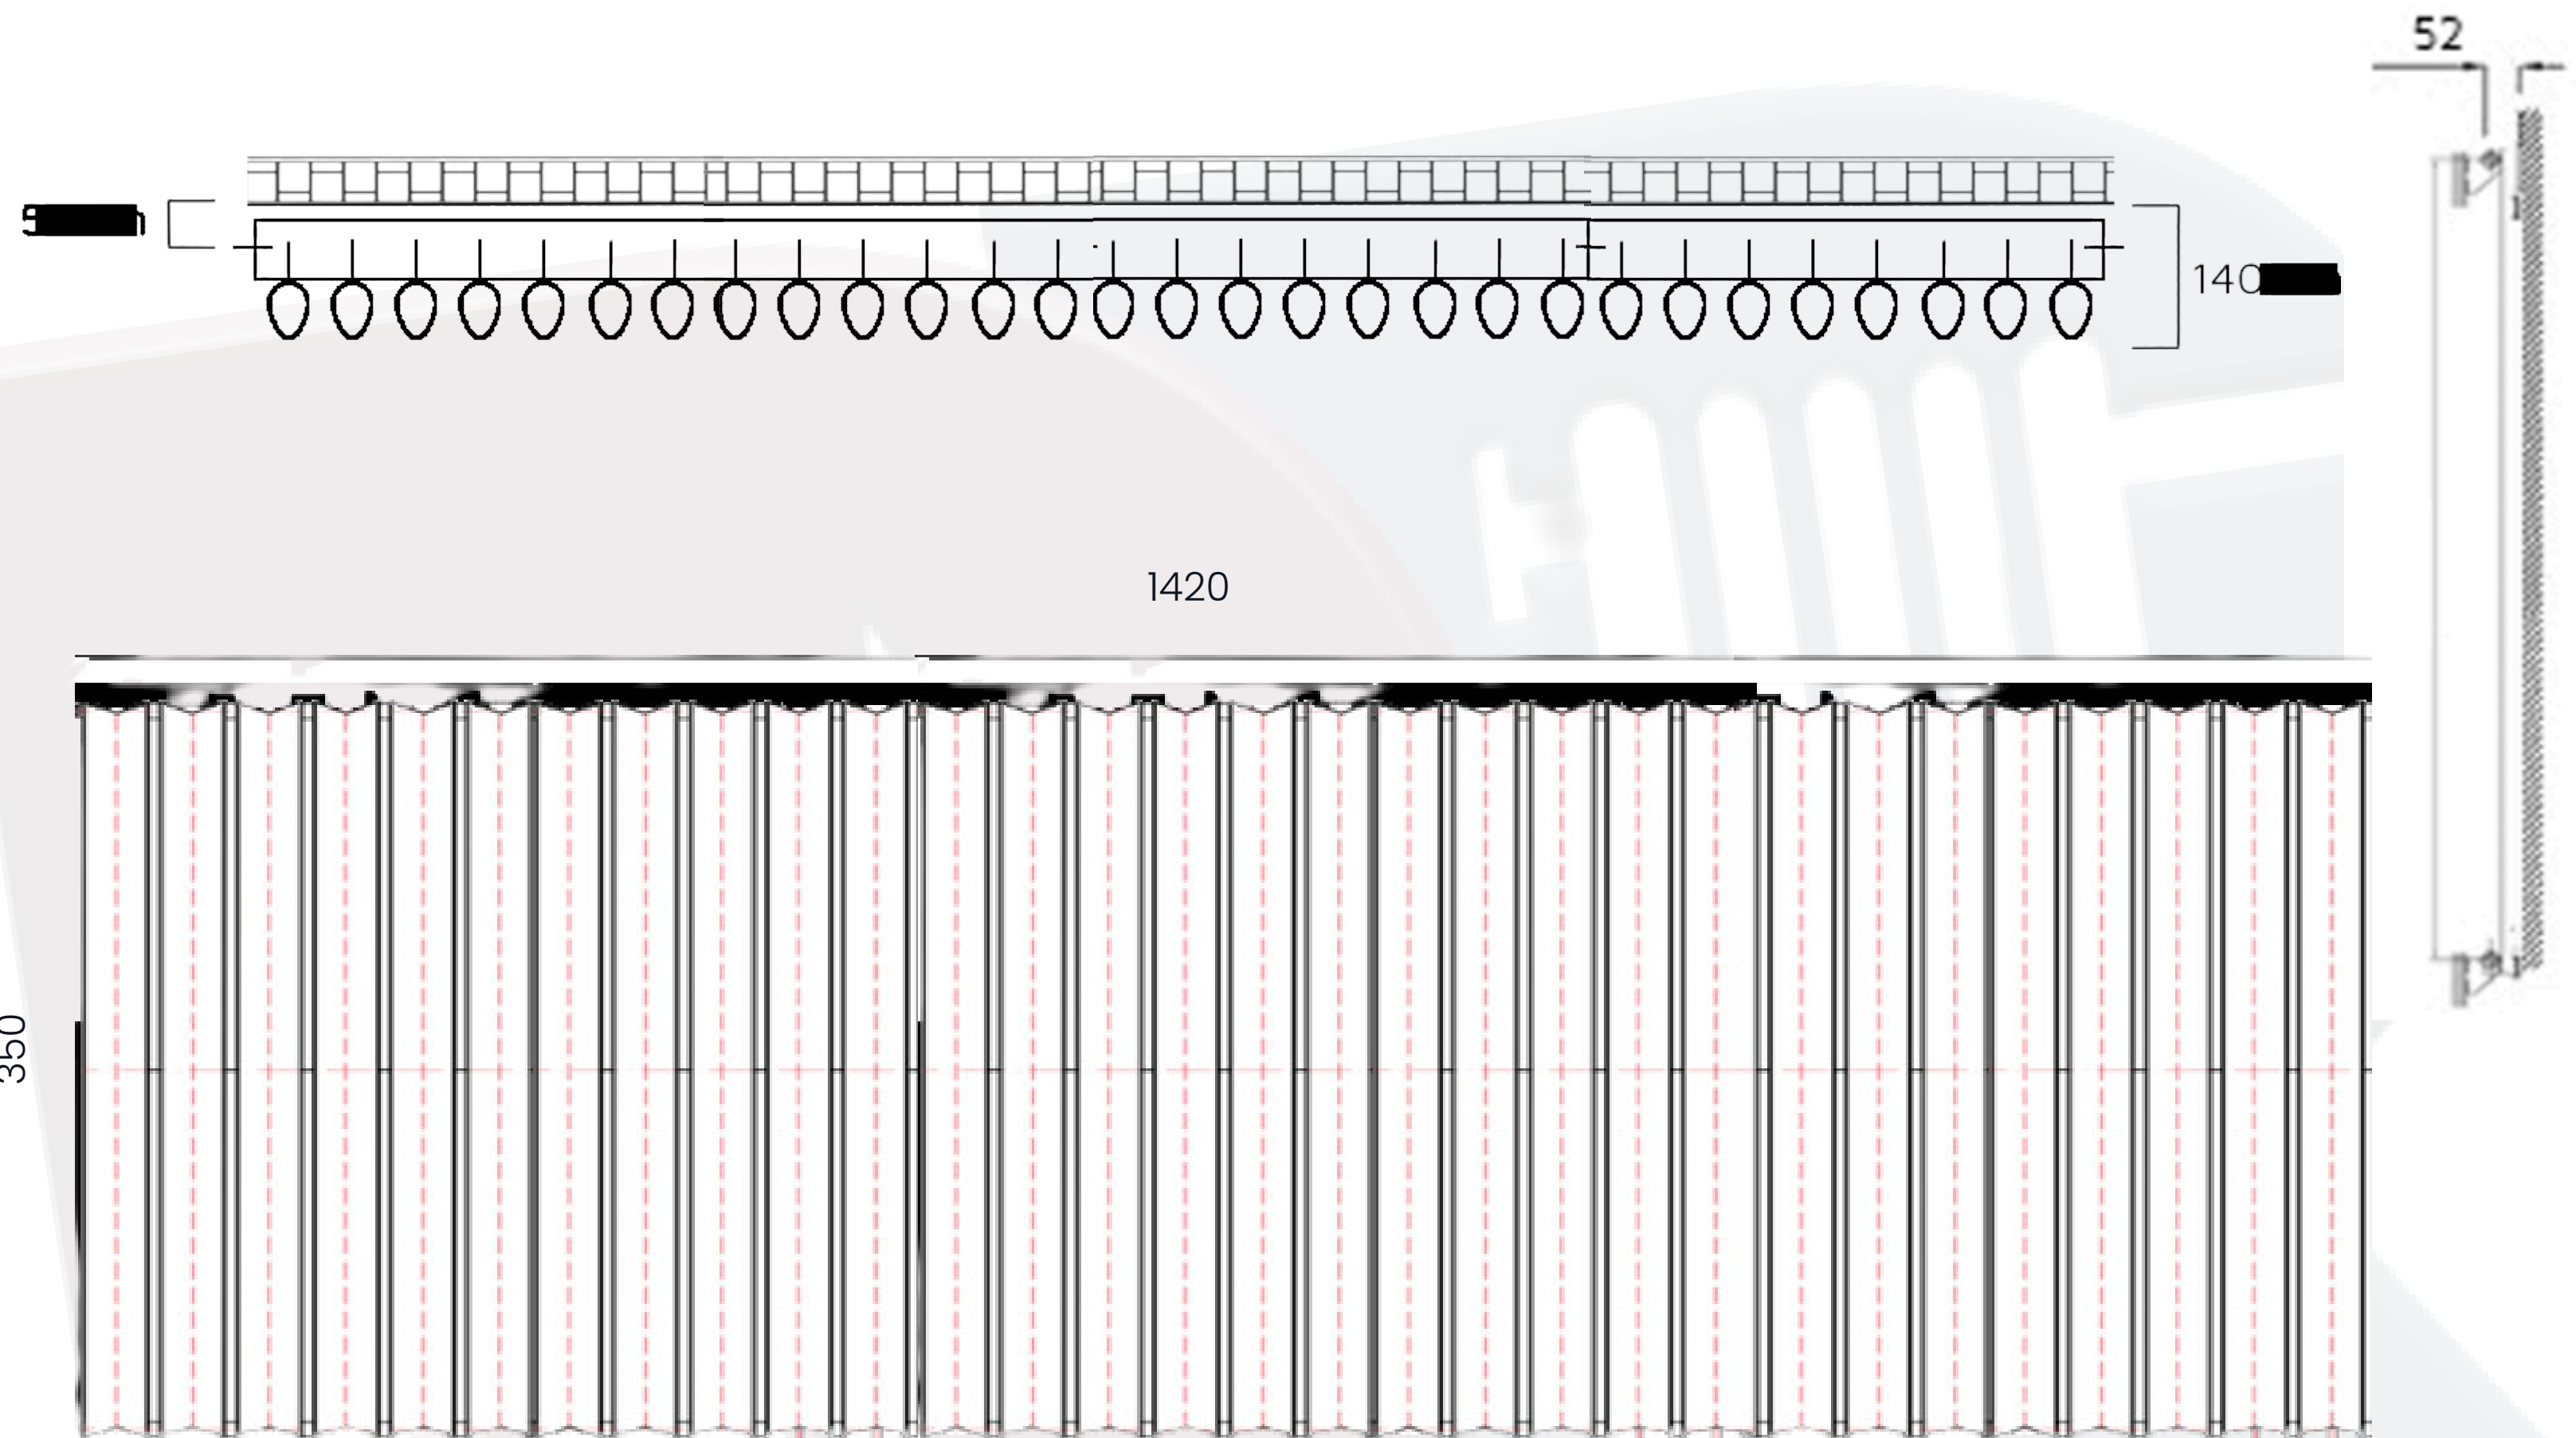

# Skye Data Sheet

## 350 x 1420mm Anthracite Designer Radiator

**Height:** 350mm  
**No. Of Tubes:** 30  
**Colour:** Anthracite  
**BTU: @ Delta T50:** 4706mm

**Width:** 1420mm  
**Water Content:** 1420mm  
**Watts:** 1380  
**BTU: @ Delta T60:** 5967mm

All Direct Radiators are BOE and pipe centres are the radiator width plus 74mm.

Please note due to manufacturing tolerances pipe centres may vary by +/- 10mm, we recommend that pipe work is not altered until your radiator is on site.