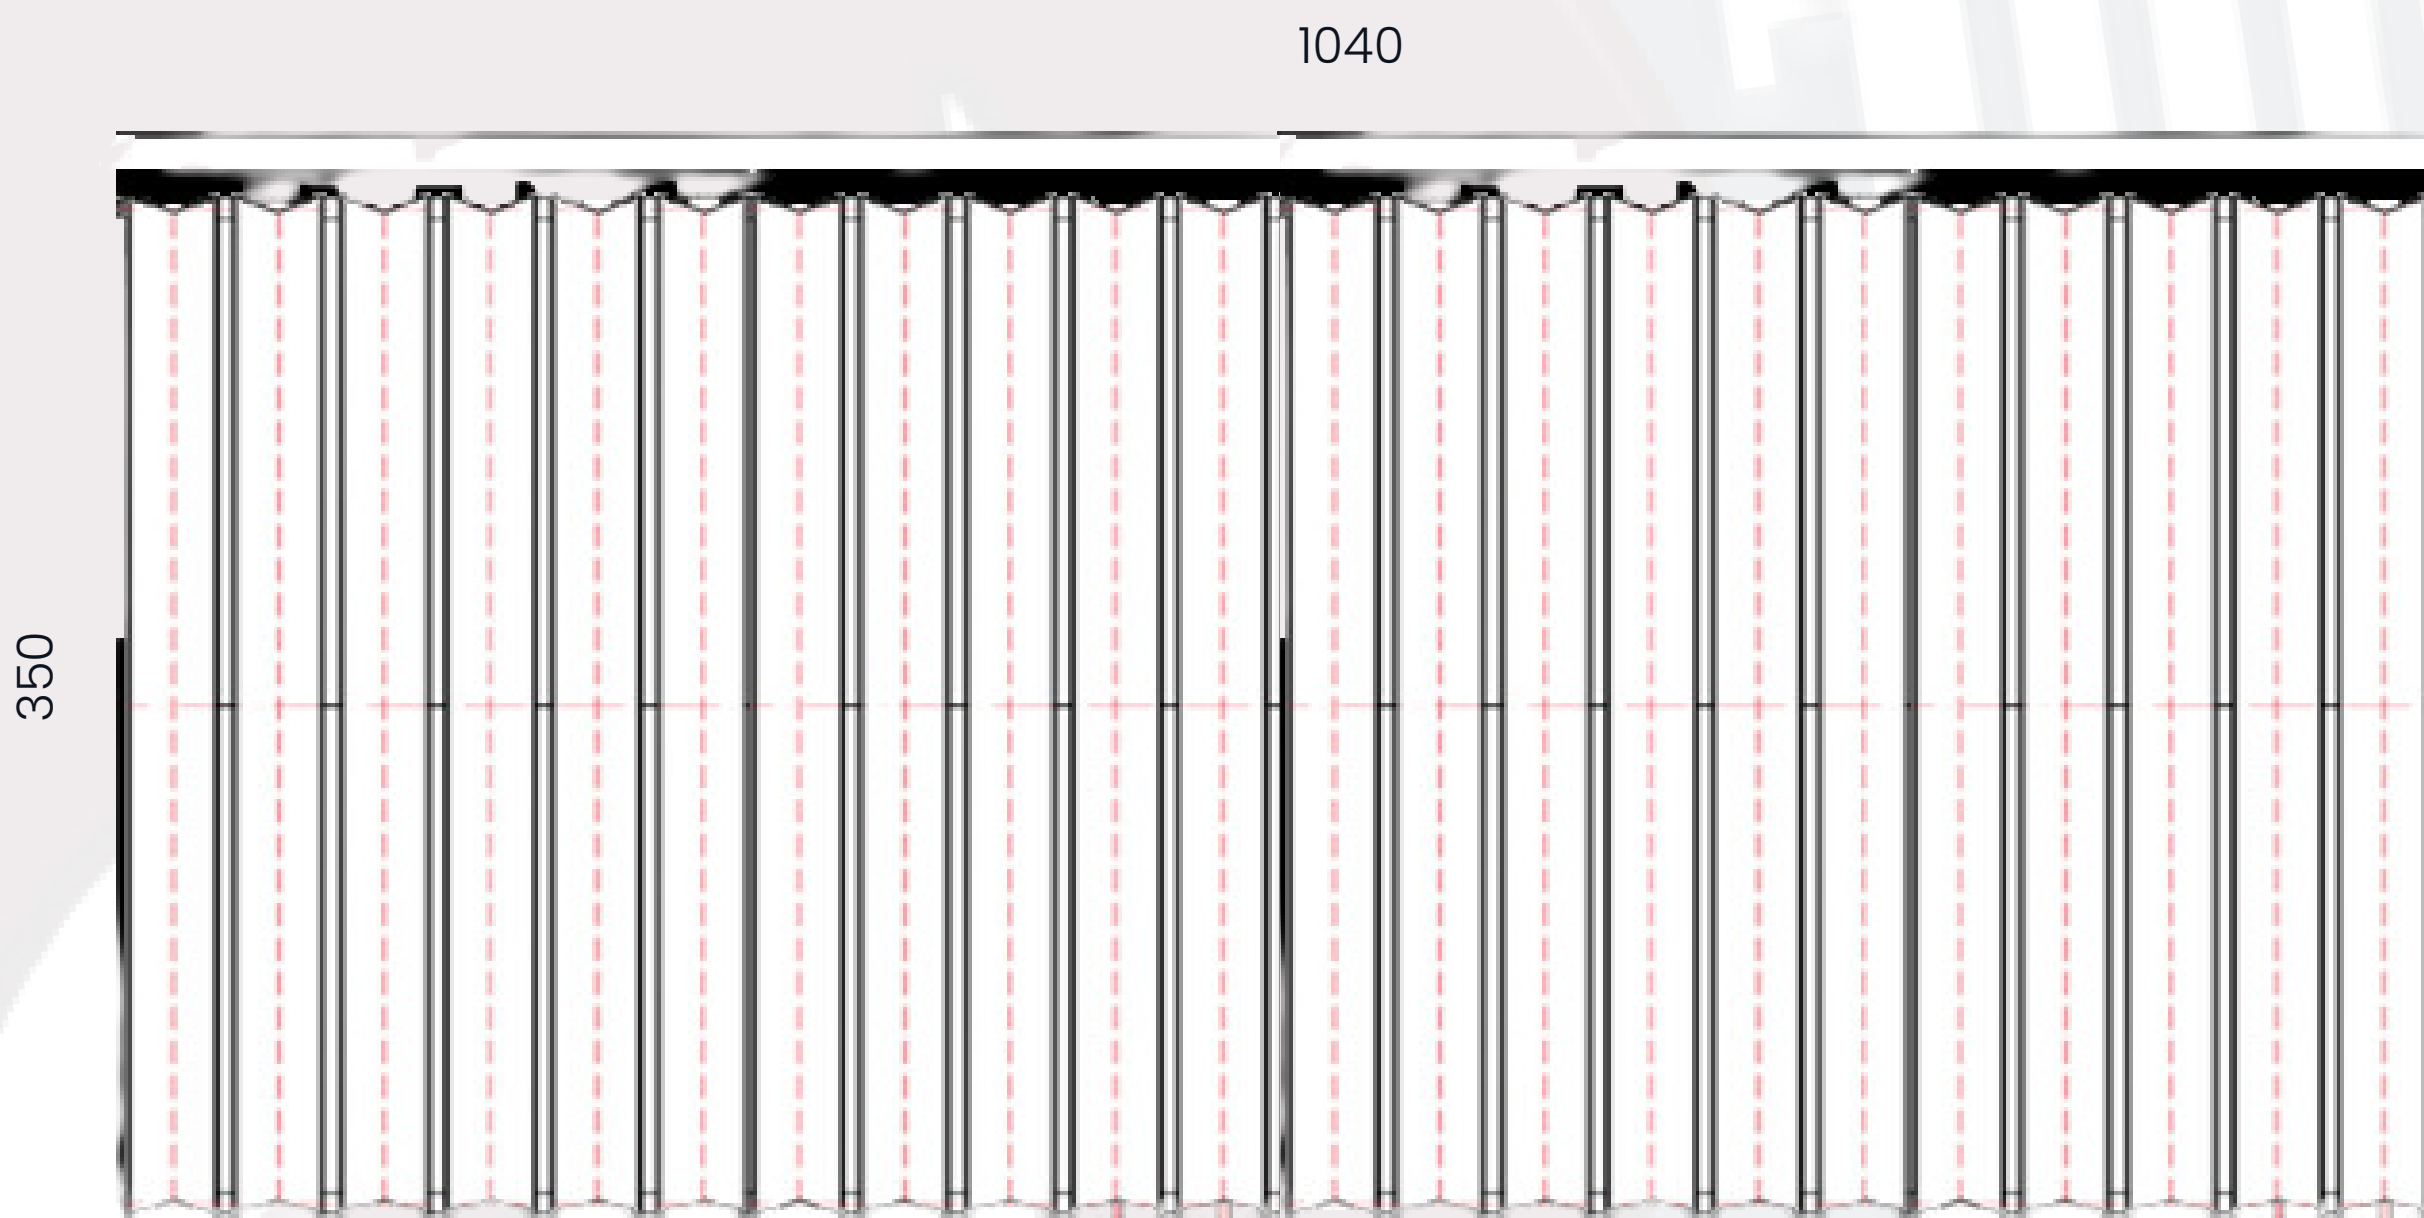

Skye Data Sheet

350 x 1040mm Anthracite Designer Radiator

Height: 350mm
No. Of Tubes: 22
Colour: Anthracite
BTU: @ Delta T50: 3451mm

Width: 1040mm
Water Content: 1040mm
Watts: 1012
@ Delta T60: 4376mm

All Direct Radiators are BOE and pipe centres are the radiator width plus 74mm.

Please note due to manufacturing tolerances pipe centres may vary by +/- 10mm, we recommend that pipe work is not altered until your radiator is on site.

All Skye Radiators: **Test Pressure:** 13 bar **Max Operating Pressure:** 10 Bar