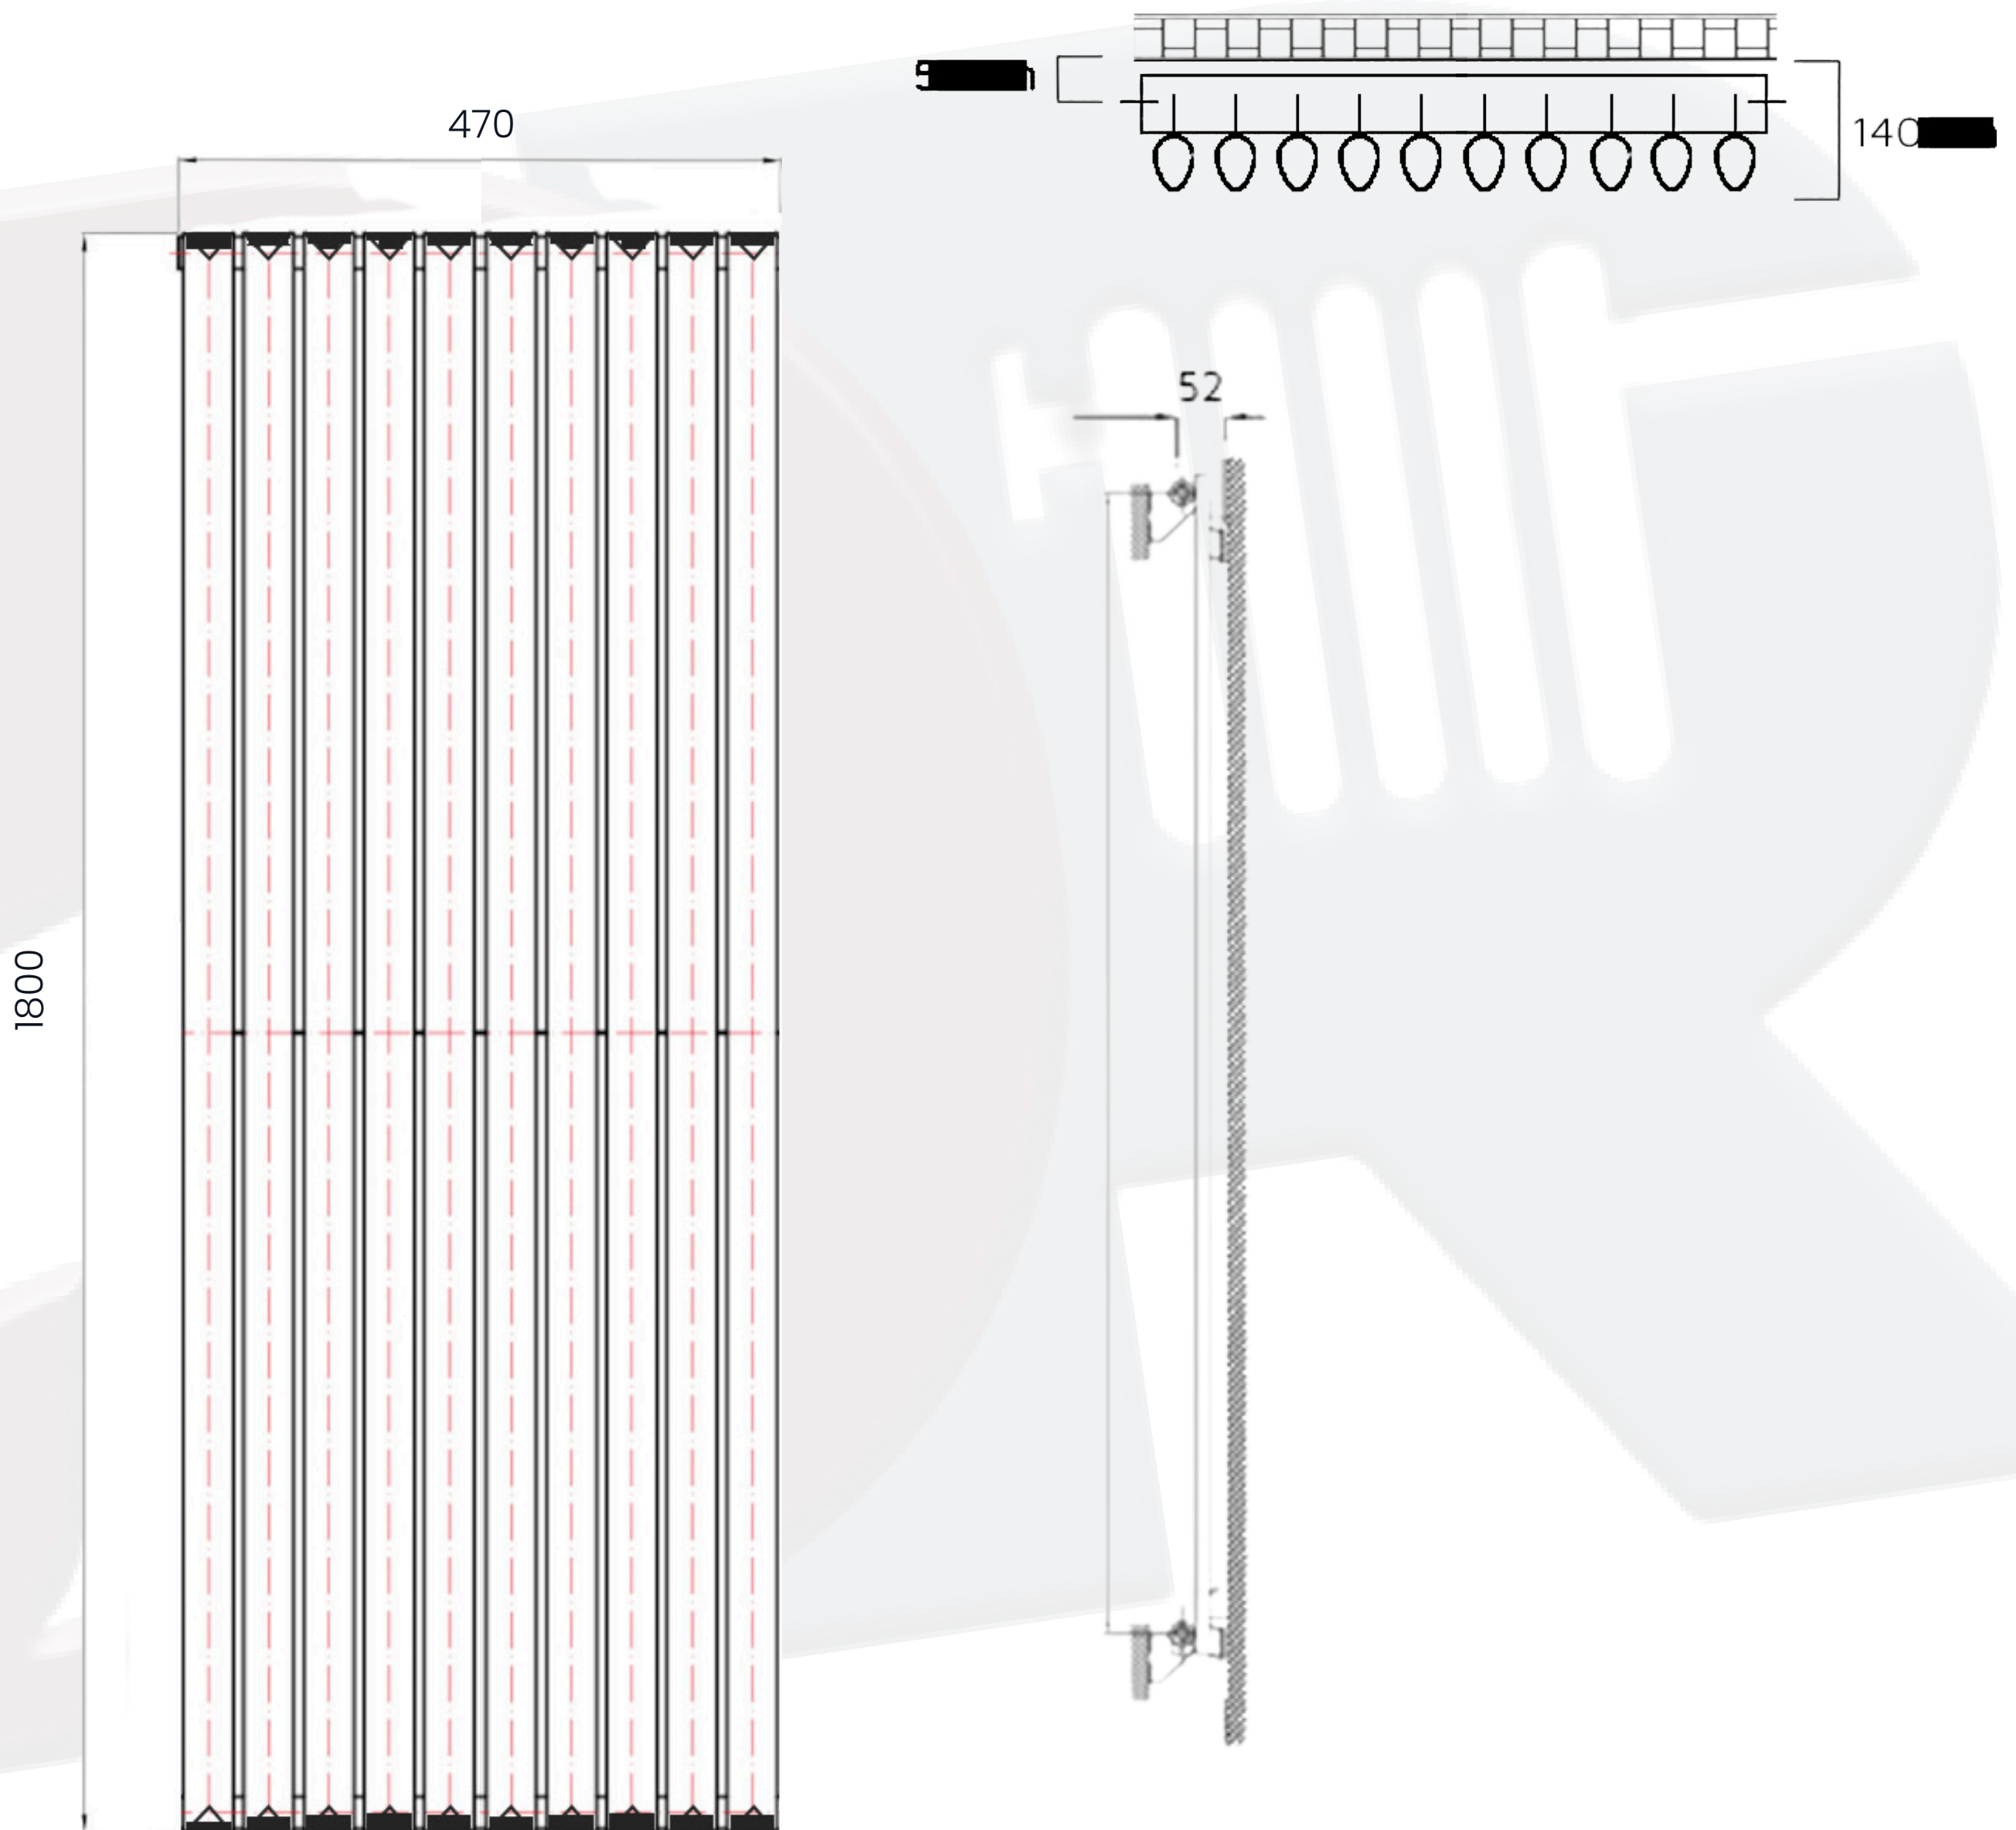

Skye Data Sheet

1800 x 470mm Anthracite Designer Radiator

Height: 1800mm
No. Of Tubes: 10
Colour: Anthracite
BTU: @ Delta T50: 8188mm

Width: 470mm
Water Content: 470mm
Watts: 2401
@ Delta T60: 10,382mm

All Direct Radiators are BOE and pipe centres are the radiator width plus 74mm.

Please note due to manufacturing tolerances pipe centres may vary by +/- 10mm, we recommend that pipe work is not altered until your radiator is on site.

All Skye Radiators: **Test Pressure:** 13 bar **Max Operating Pressure:** 10 Bar