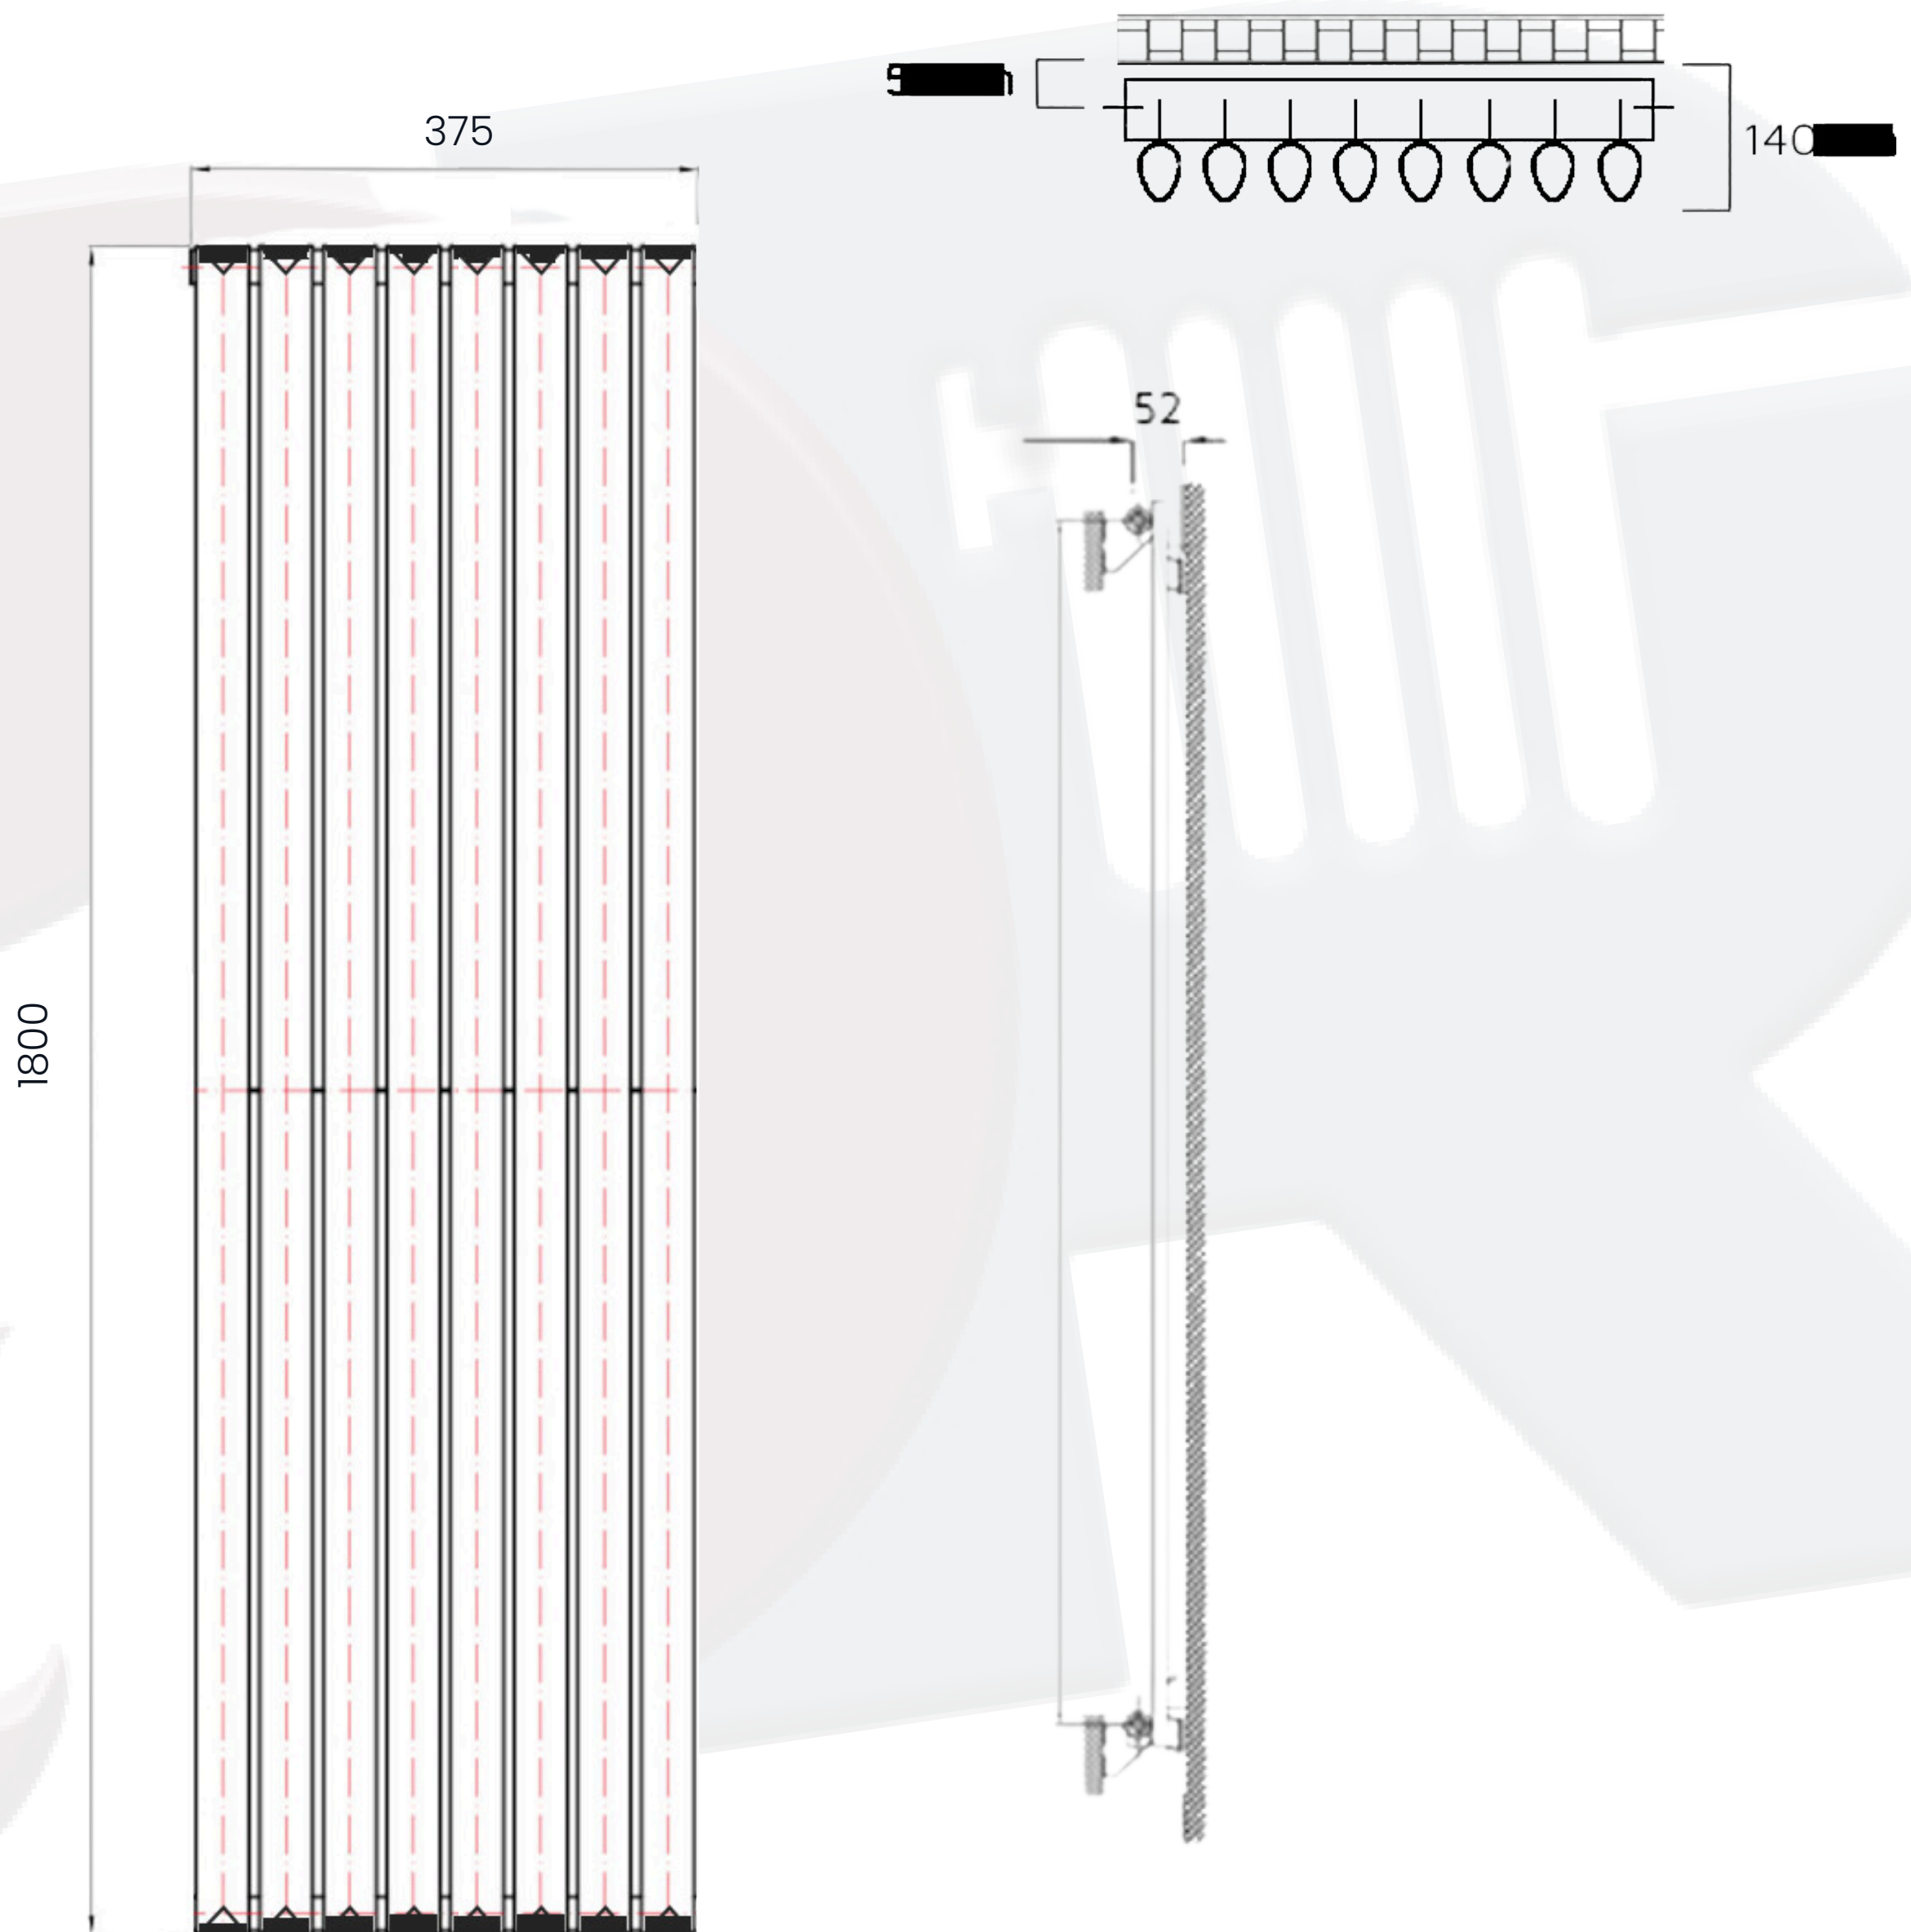

Skye Data Sheet

1800 x 375mm Anthracite Designer Radiator

Height: 1800mm
No. Of Tubes: 8
Colour: Anthracite
BTU: @ Delta T50: 6551mm @ **Delta T60:** 8307mm

Width: 375mm
Water Content: 375mm
Watts: 1921

All Direct Radiators are BOE and pipe centres are the radiator width plus 74mm.

Please note due to manufacturing tolerances pipe centres may vary by +/- 10mm, we recommend that pipe work is not altered until your radiator is on site.

All Skye Radiators: **Test Pressure:** 13 bar **Max Operating Pressure:** 10 Bar