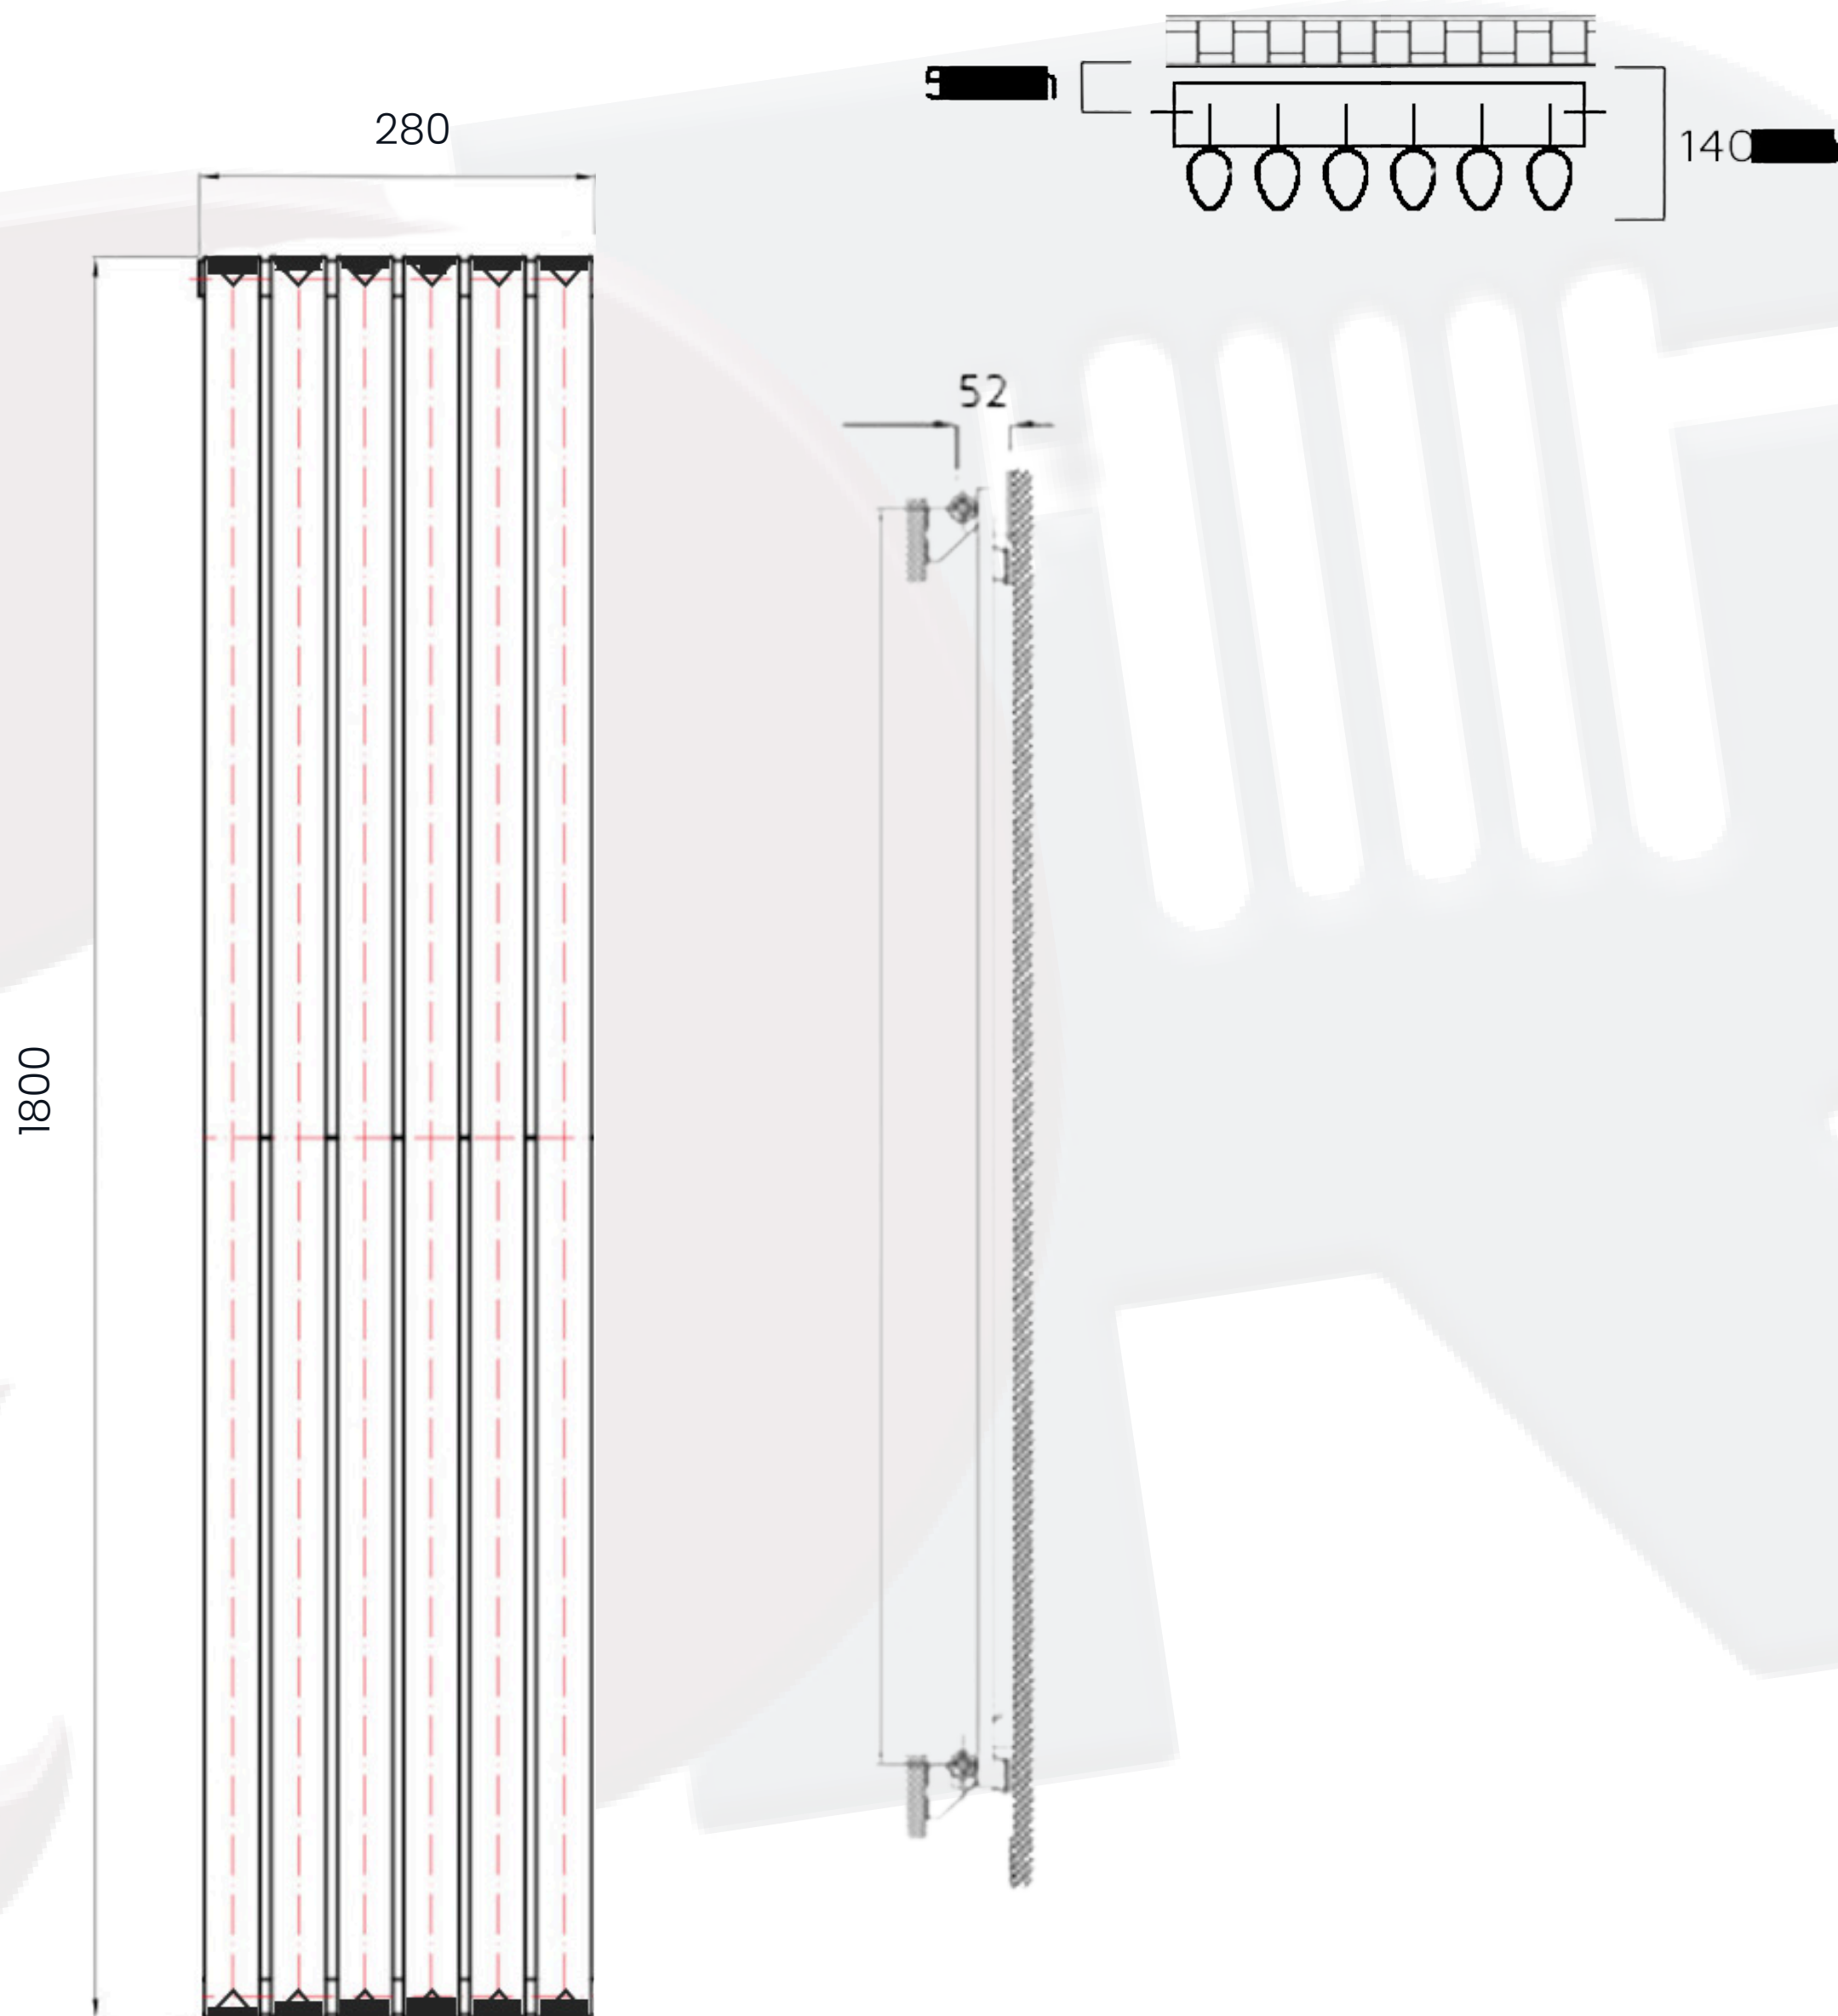

# Skye Data Sheet

## 1800 x 280mm Anthracite Designer Radiator

**Height:** 1800mm  
**No. Of Tubes:** 6  
**Colour:** Anthracite  
**BTU: @ Delta T50:** 4910mm

**Width:** 280mm  
**Water Content:** 280mm  
**Watts:** 1440  
**@ Delta T60:** 6226mm

All Direct Radiators are BOE and pipe centres are the radiator width plus 74mm.

Please note due to manufacturing tolerances pipe centres may vary by +/- 10mm, we recommend that pipe work is not altered until your radiator is on site.