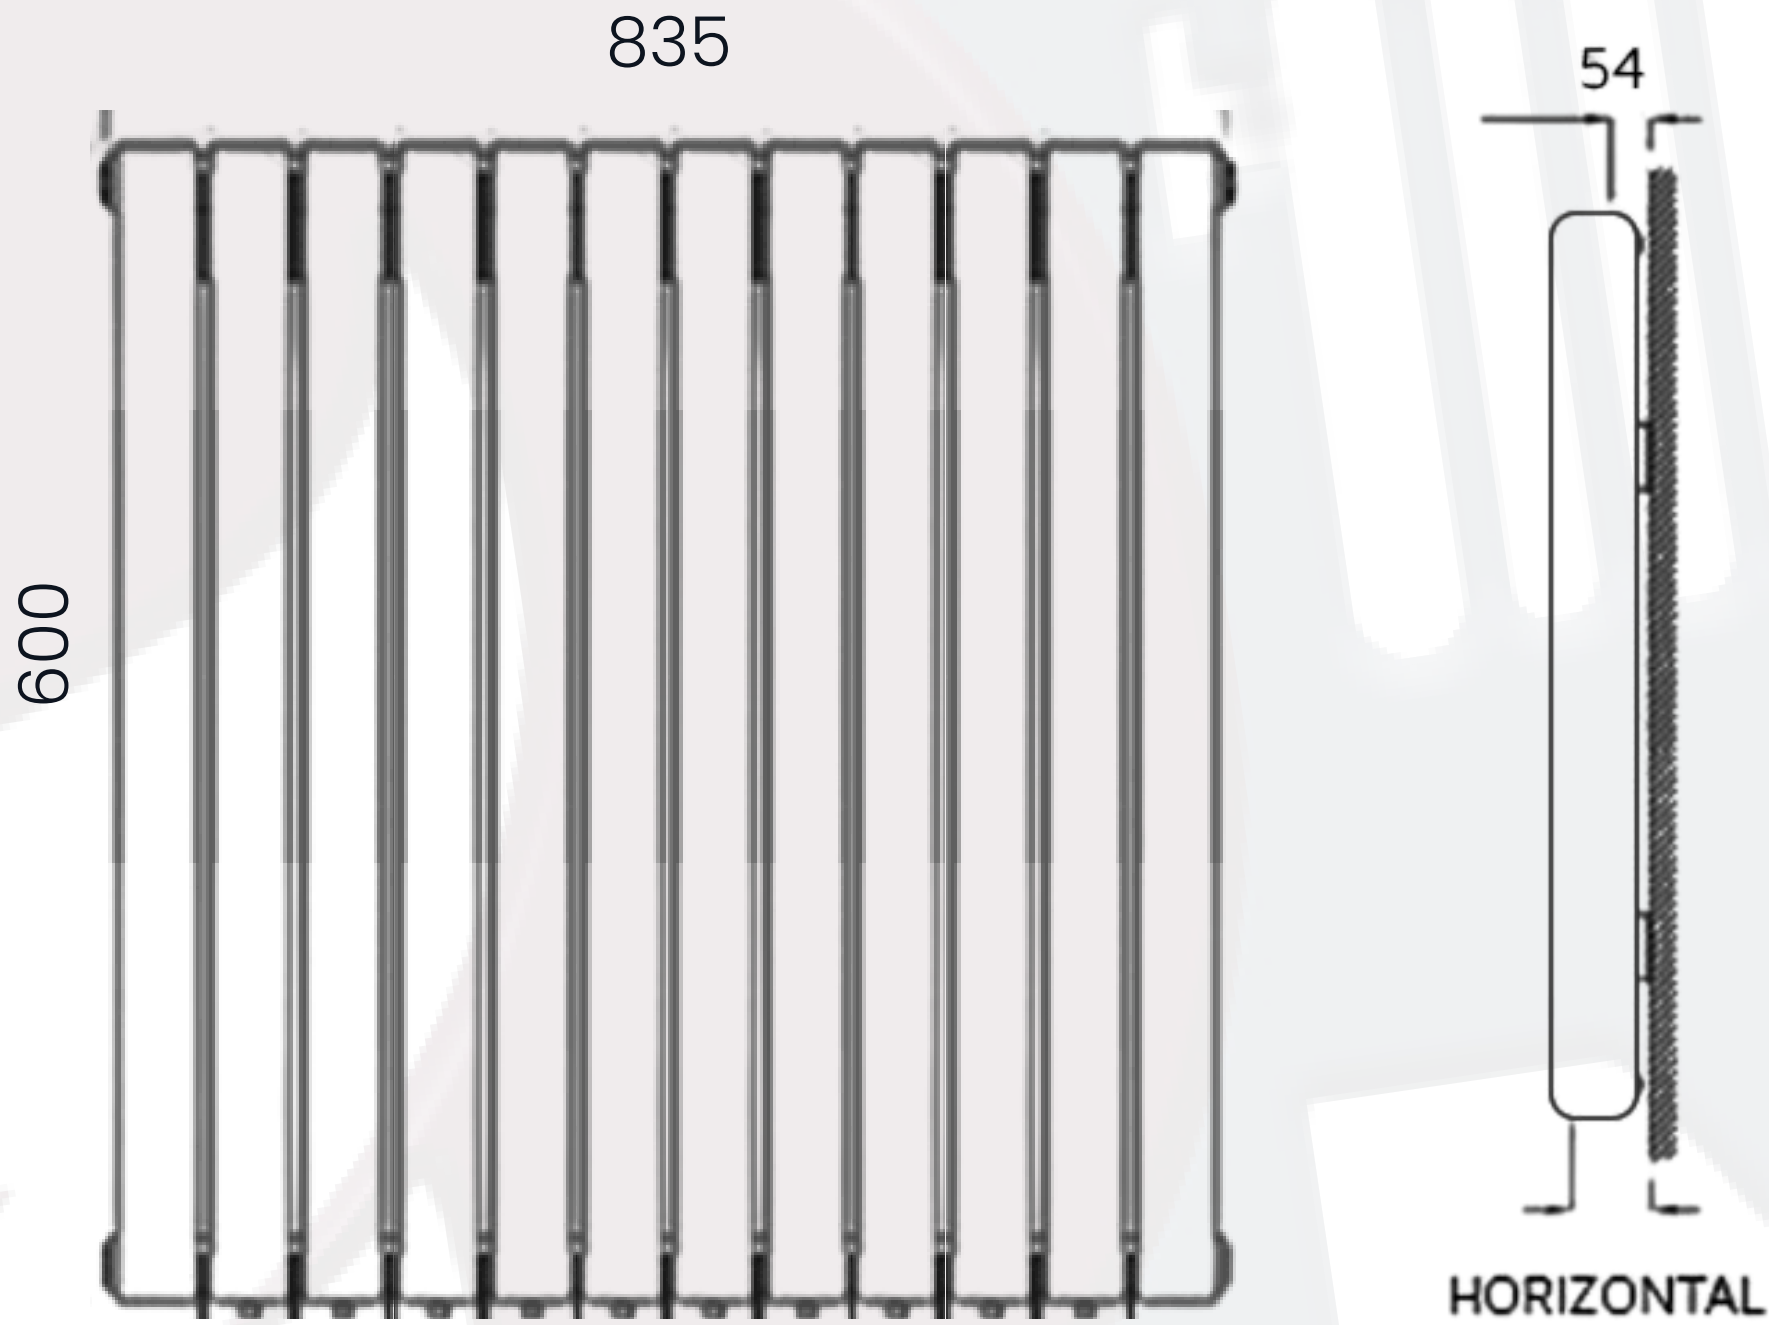

Kent Data Sheet

600 x 835mm White Designer Radiator

Height: 600mm

No. Of Tubes: 12

Colour: White

BTU: @ Delta T50: 4265mm **@ Delta T60:** 5408mm

Width: 835mm

Water Content: 835mm

Watts: 1251

All Direct Radiators are BOE and pipe centres are the radiator width plus 74mm.

Please note due to manufacturing tolerances pipe centres may vary by +/- 10mm, we recommend that pipe work is not altered until your radiator is on site.