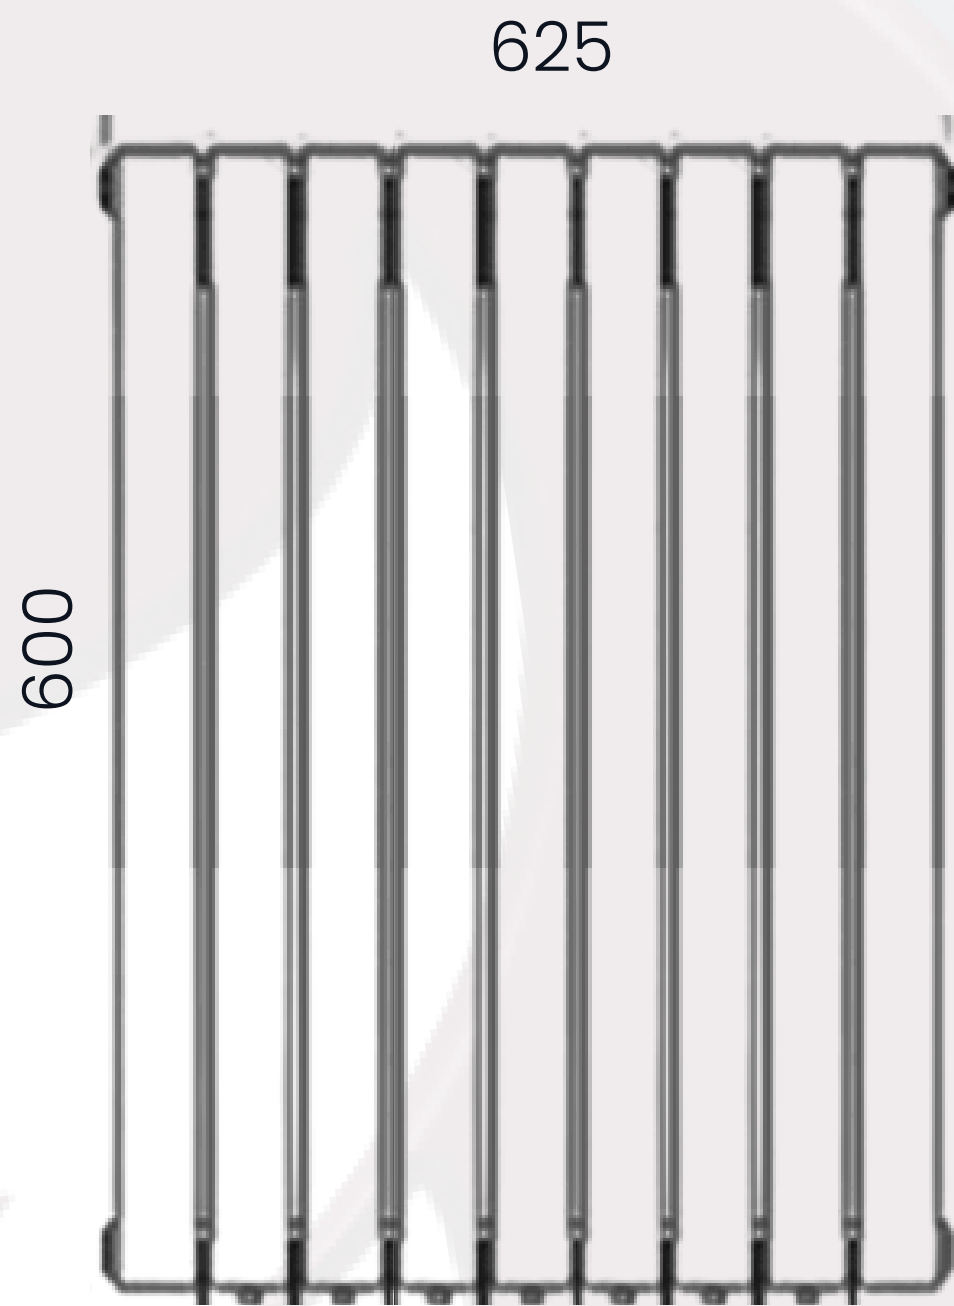

## 600 x 625mm White Designer Radiator

**Height:** 600mm

**No. Of Tubes:** 9

**Colour:** White

**BTU: @ Delta T50:** 3201mm **@ Delta T60:** 4059mm

**Width:** 625mm

**Water Content:** 625mm

**Watts:** 939

All Direct Radiators are BOE and pipe centres are the radiator width plus 74mm.

Please note due to manufacturing tolerances pipe centres may vary by +/- 10mm, we recommend that pipe work is not altered until your radiator is on site.