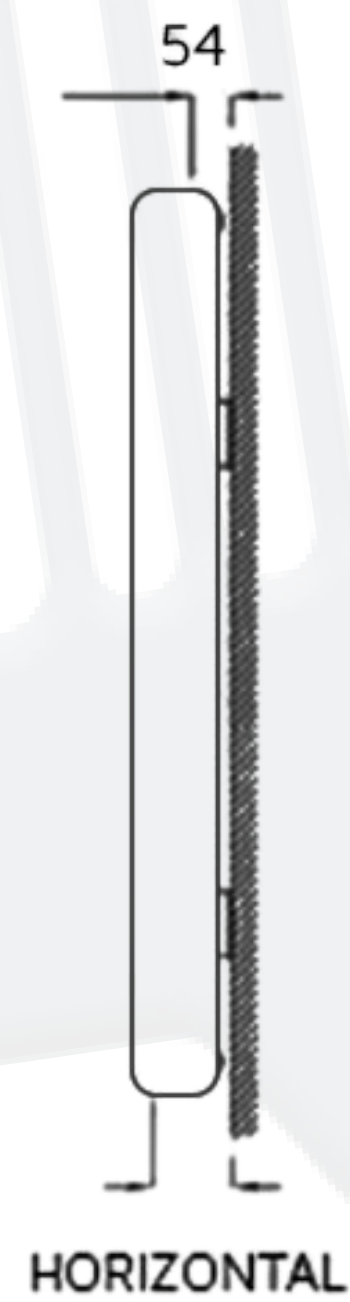

# Kent Data Sheet

## 600 x 625mm White Designer Radiator

**Height:** 600mm

**No. Of Tubes:** 9

**Colour:** White

**BTU: @ Delta T50:** 3201mm **@ Delta T60:** 4059mm

**Width:** 625mm

**Water Content:** 625mm

**Watts:** 939

All Direct Radiators are BOE and pipe centres are the radiator width plus 74mm.

Please note due to manufacturing tolerances pipe centres may vary by +/- 10mm, we recommend that pipe work is not altered until your radiator is on site.