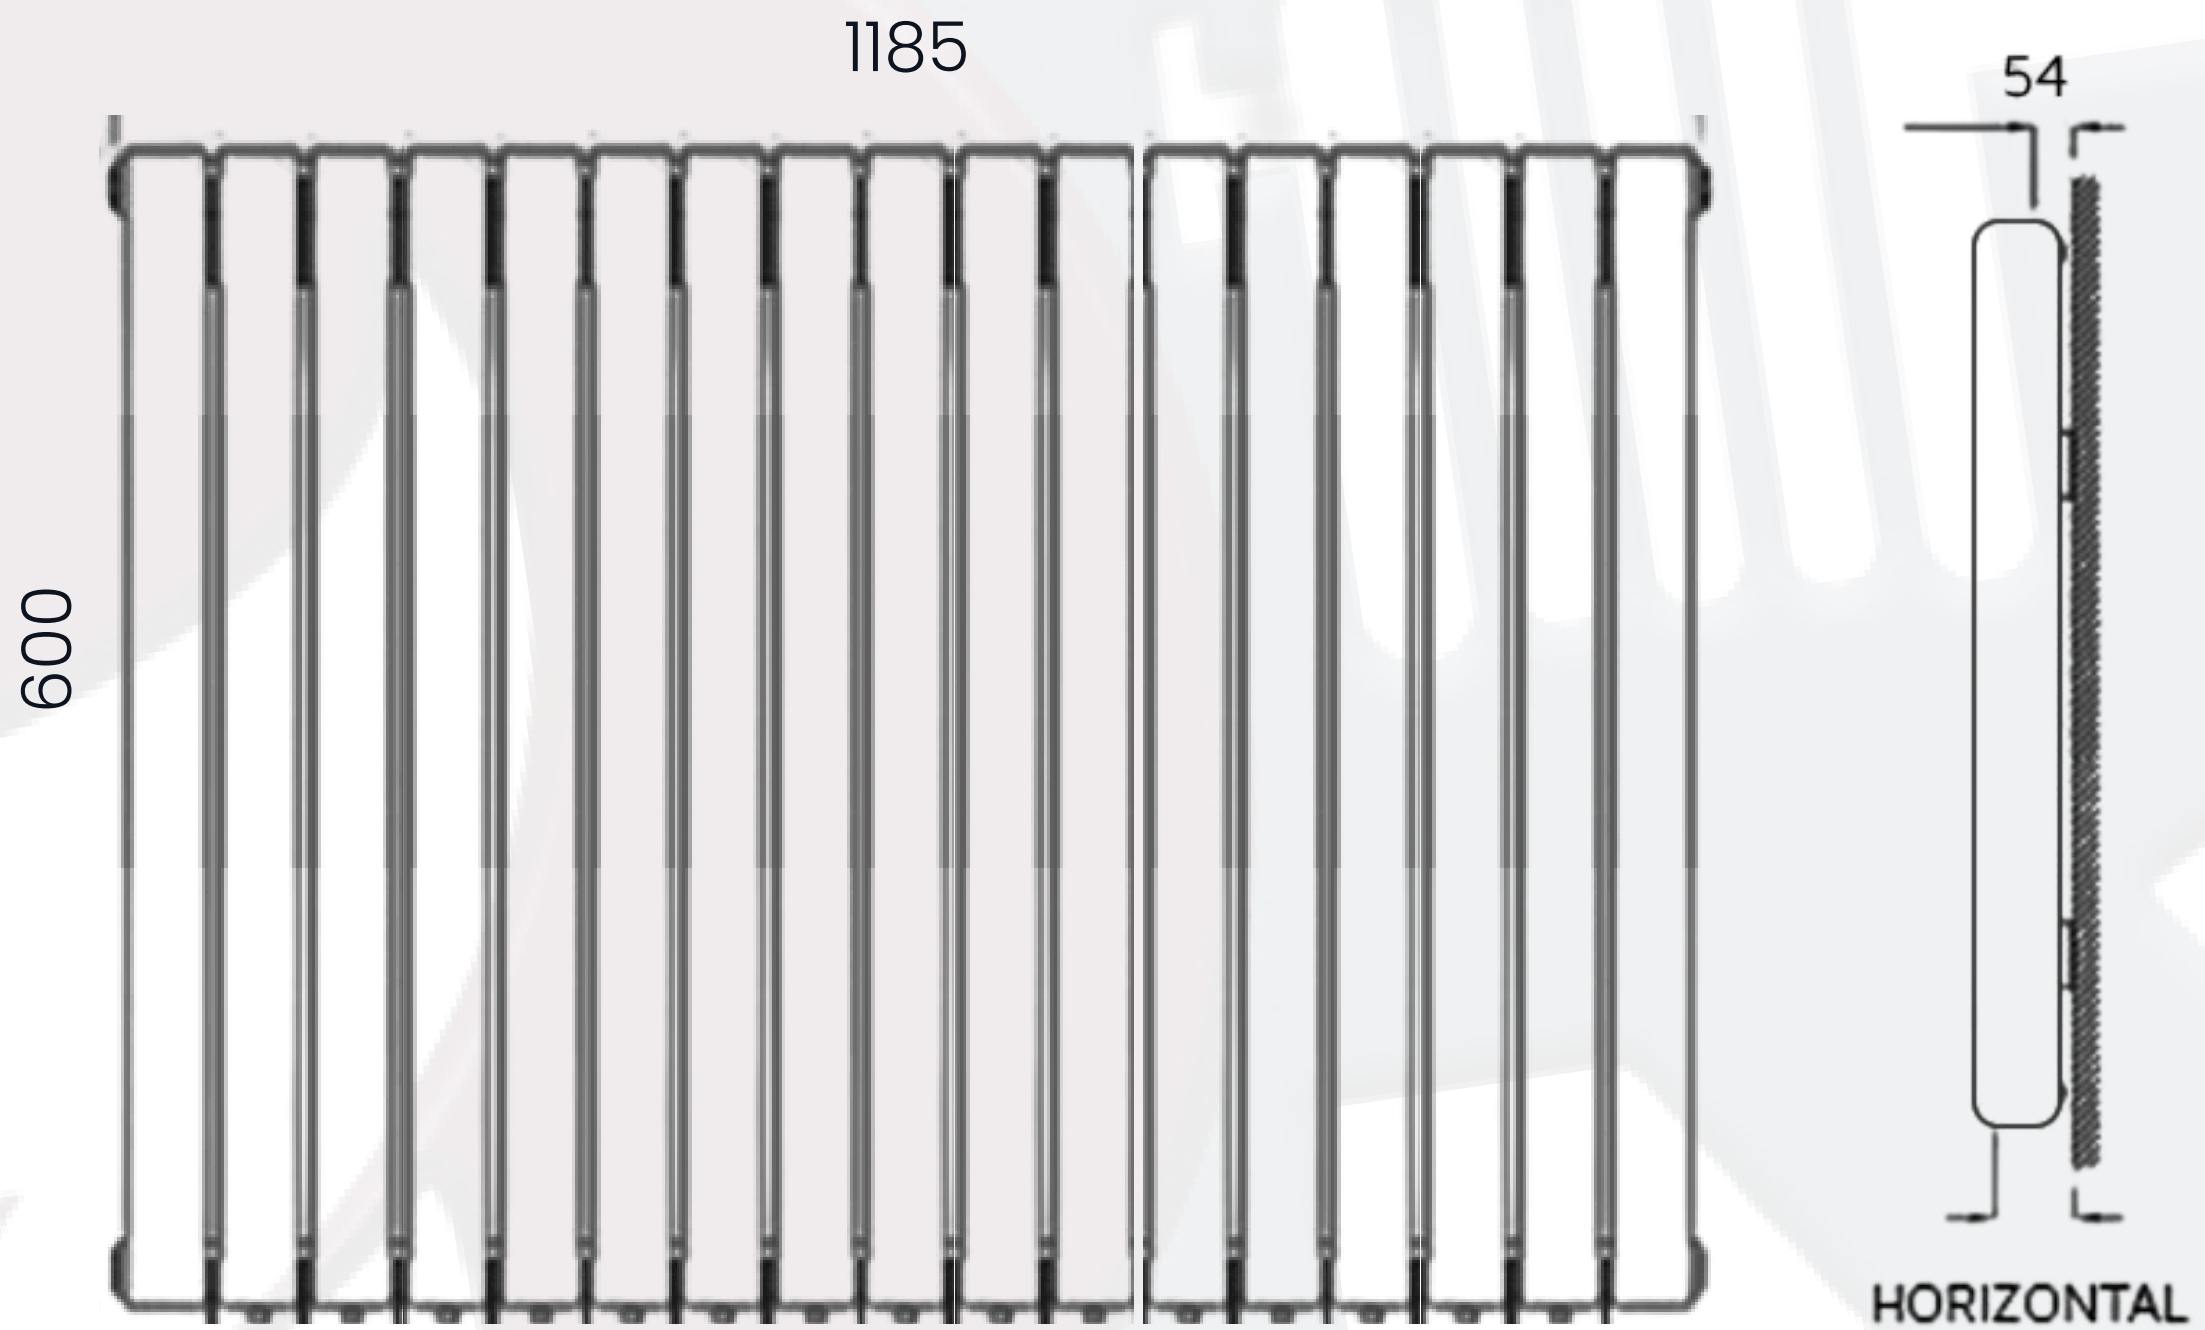

Kent Data Sheet

600 x 1185mm White Designer Radiator

Height: 600mm
No. Of Tubes: 17
Colour: White
BTU: @ Delta T50: 6045mm

Width: 1185mm
Water Content: 1185mm
Watts: 1773
BTU: @ Delta T60: 7665mm

All Direct Radiators are BOE and pipe centres are the radiator width plus 74mm.

Please note due to manufacturing tolerances pipe centres may vary by +/- 10mm, we recommend that pipe work is not altered until your radiator is on site.

All Kent Radiators: **Test Pressure:** 12 bar **Max Operating Pressure:** 10 Bar