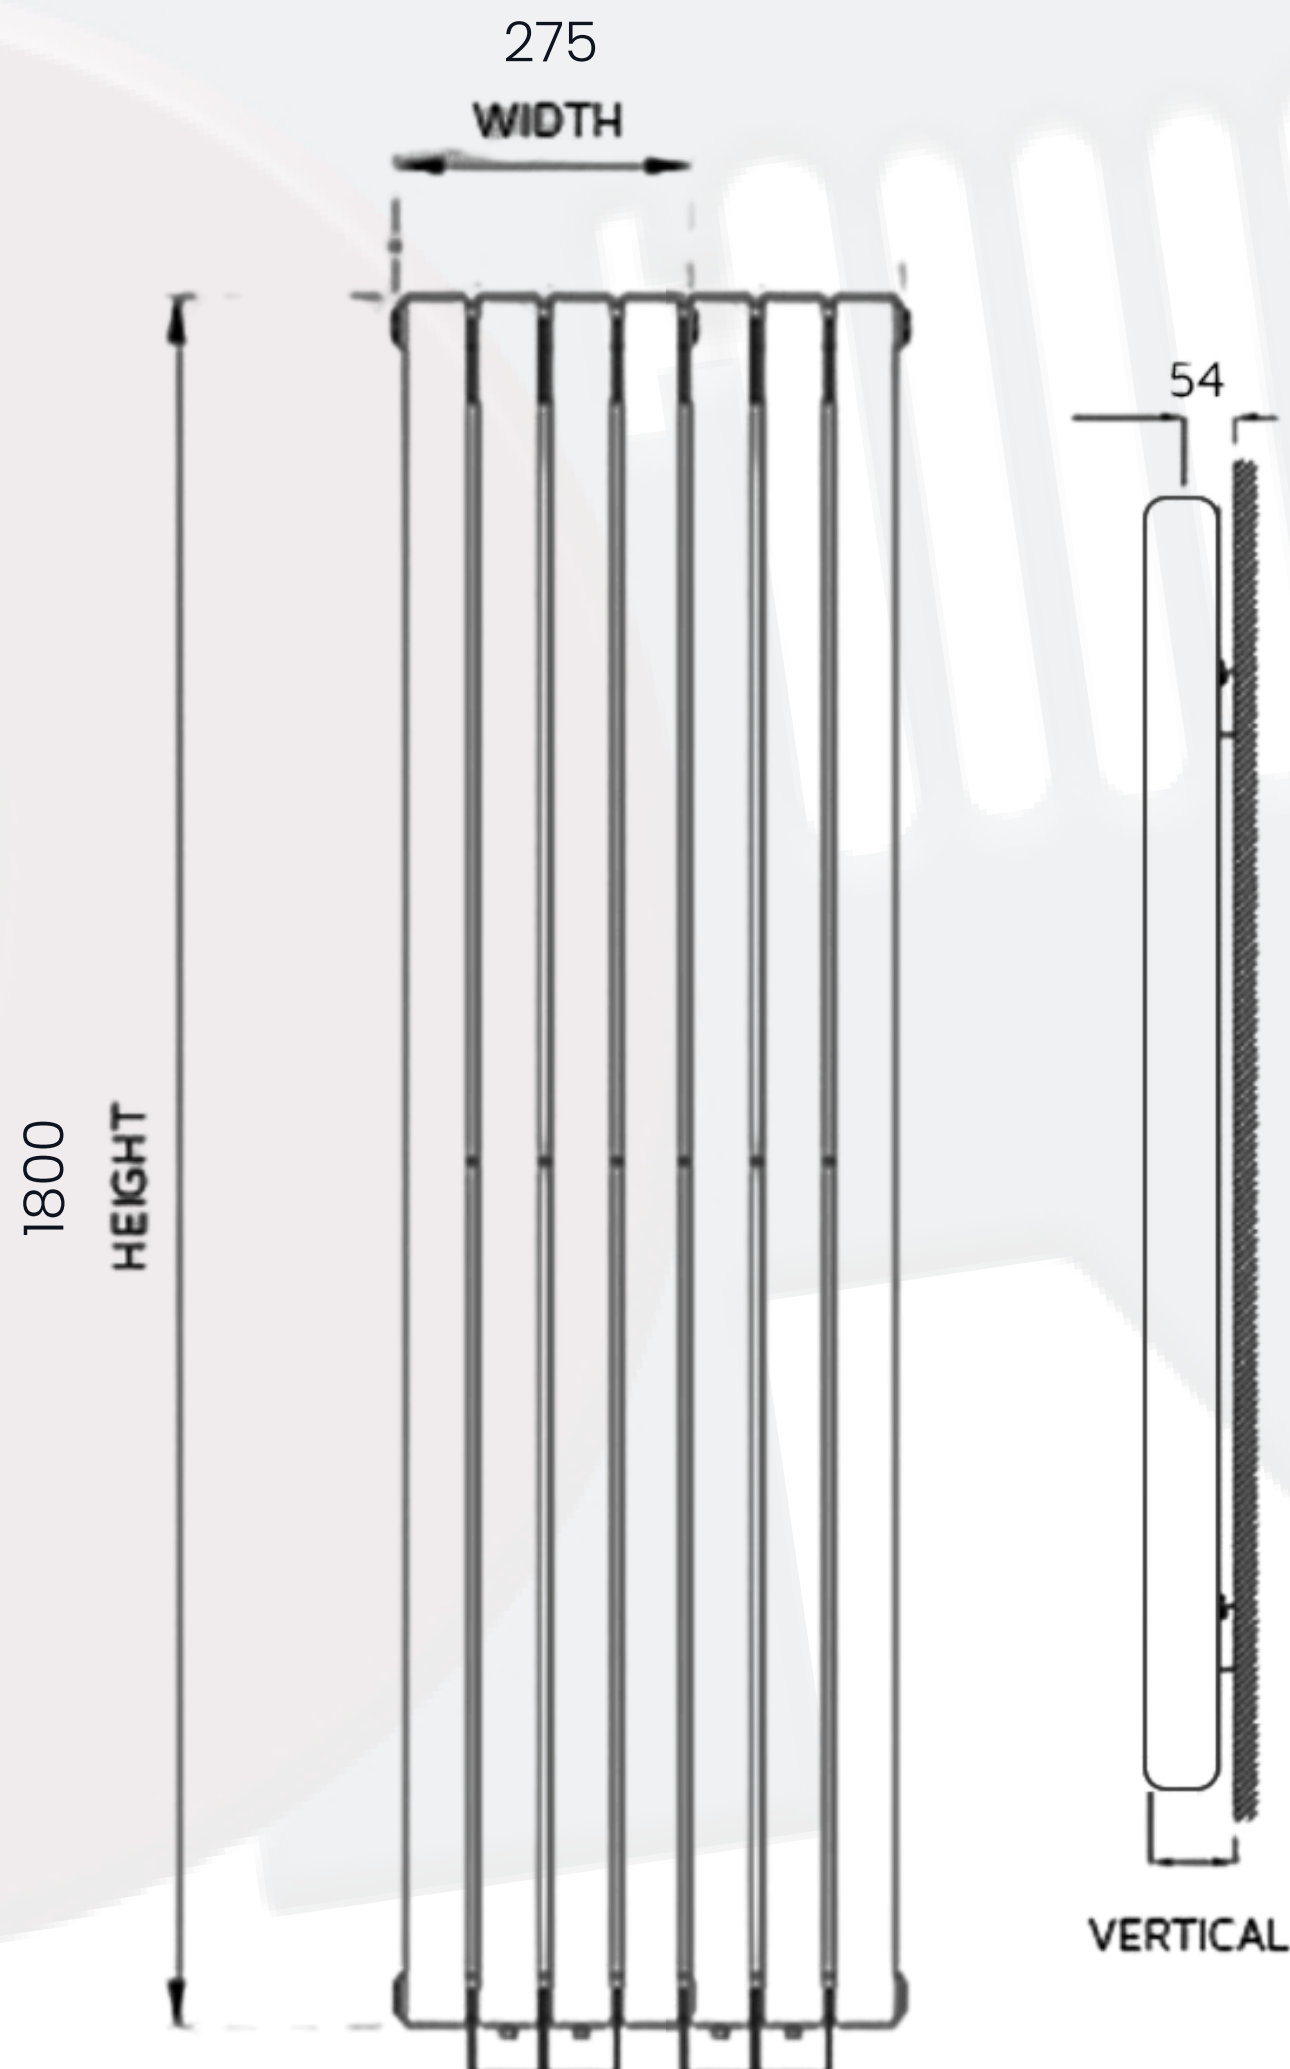

Kent Data Sheet

1800 x 485mm White Designer Radiator

Height: 1800mm

No. Of Tubes: 7

Colour: White

BTU: @ Delta T50: 6356mm **@ Delta T60:** 8059mm

Width: 485mm

Water Content: 485mm

Watts: 1864

All Direct Radiators are BOE and pipe centres are the radiator width plus 74mm.

Please note due to manufacturing tolerances pipe centres may vary by +/- 10mm, we recommend that pipe work is not altered until your radiator is on site.