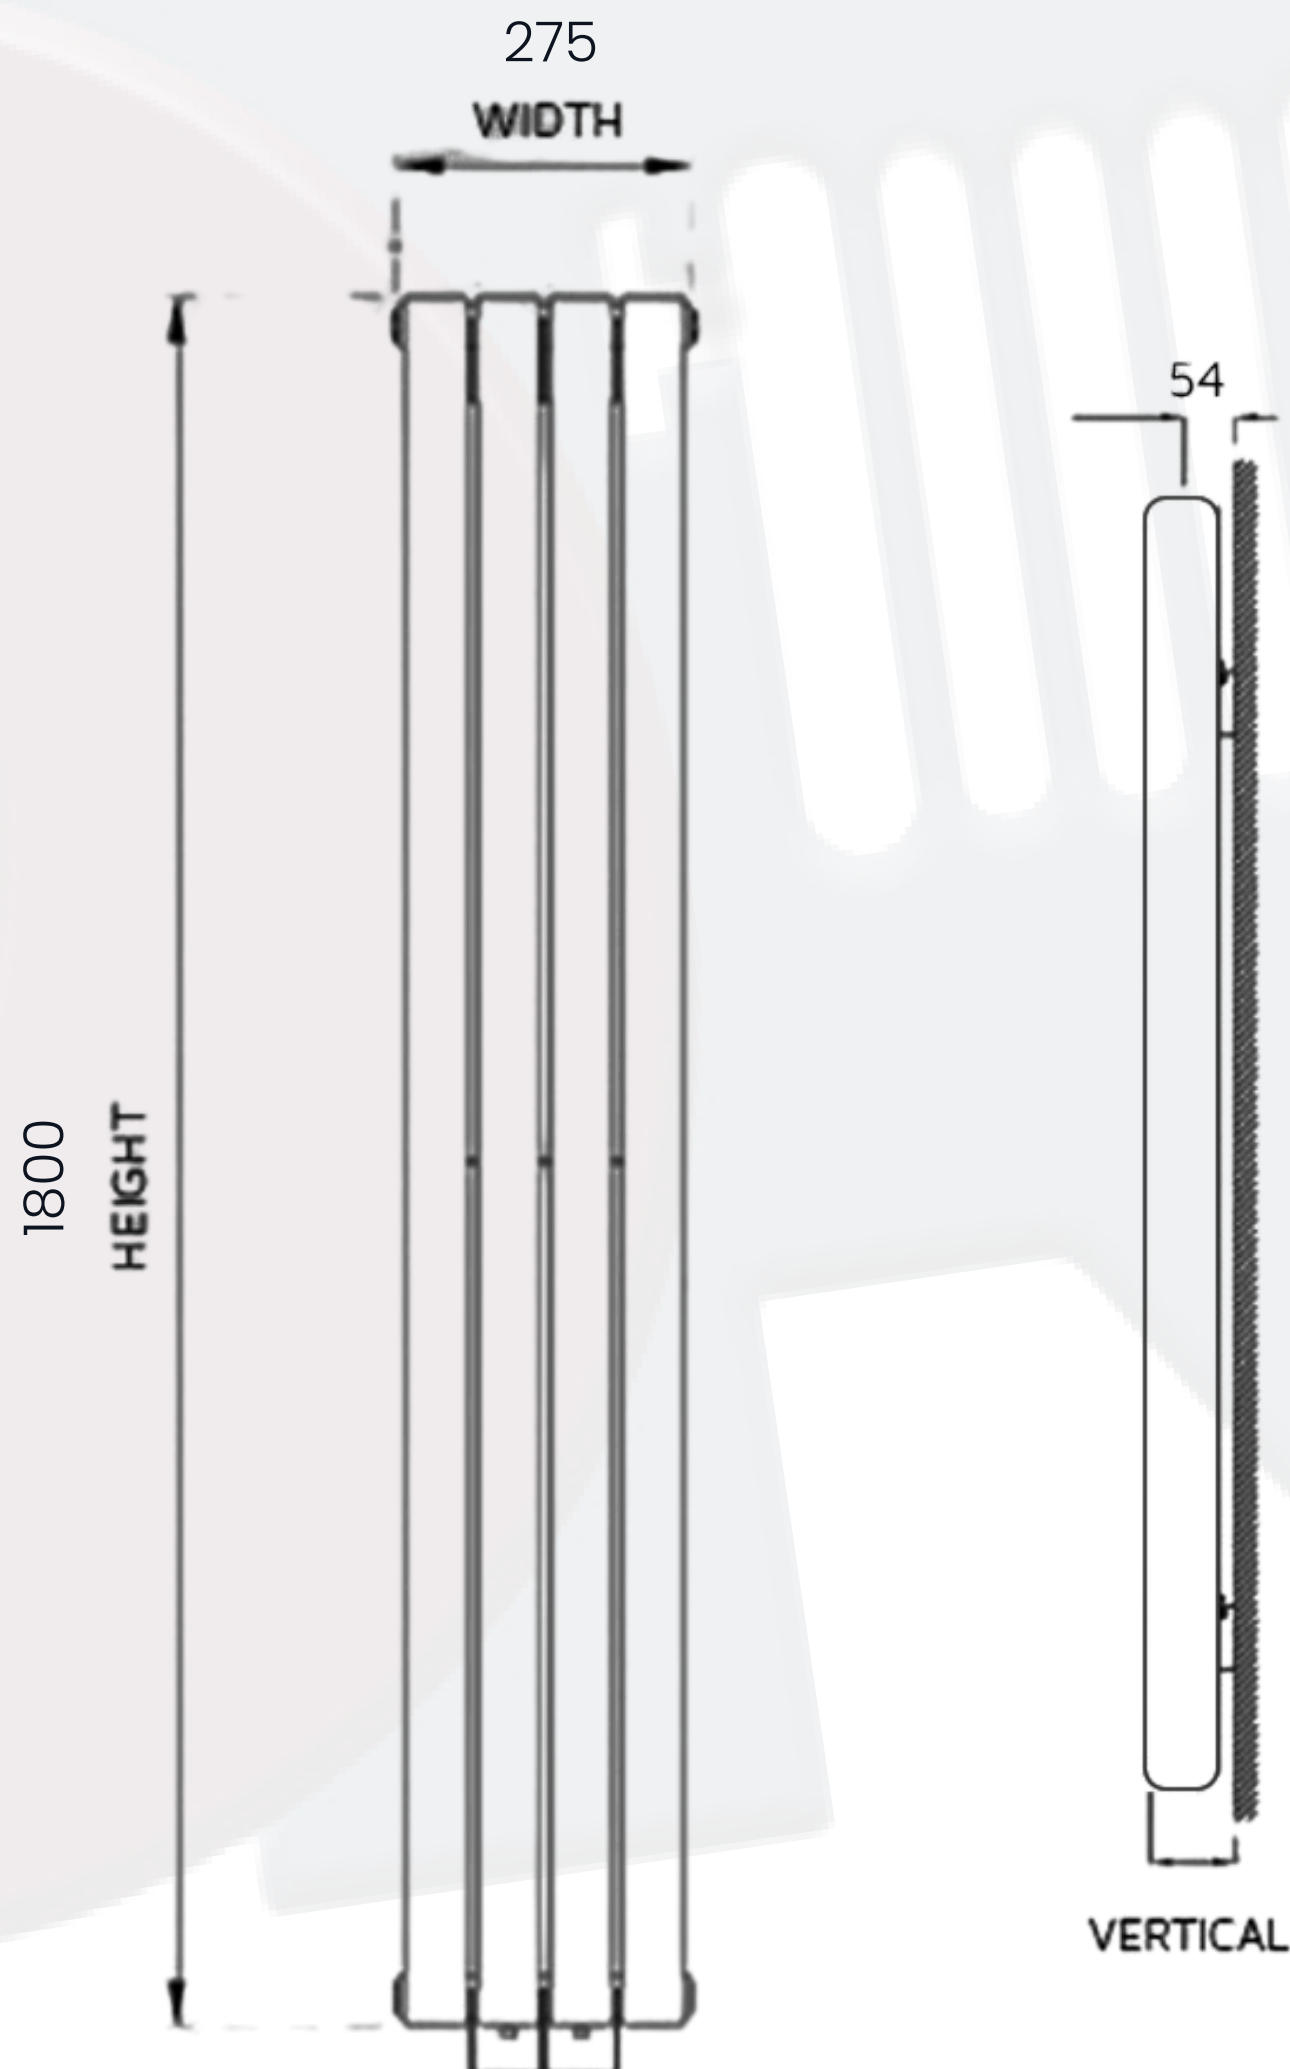

# Kent Data Sheet

1800 x 275mm White Designer Radiator

**Height:** 1800mm

**No. Of Tubes:** 4

**Colour:** White

**BTU: @ Delta T50:** 3631mm **@ Delta T60:** 4604mm

**Width:** 275mm

**Water Content:** 275mm

**Watts:** 1065

All Direct Radiators are BOE and pipe centres are the radiator width plus 74mm.

Please note due to manufacturing tolerances pipe centres may vary by +/- 10mm, we recommend that pipe work is not altered until your radiator is on site.