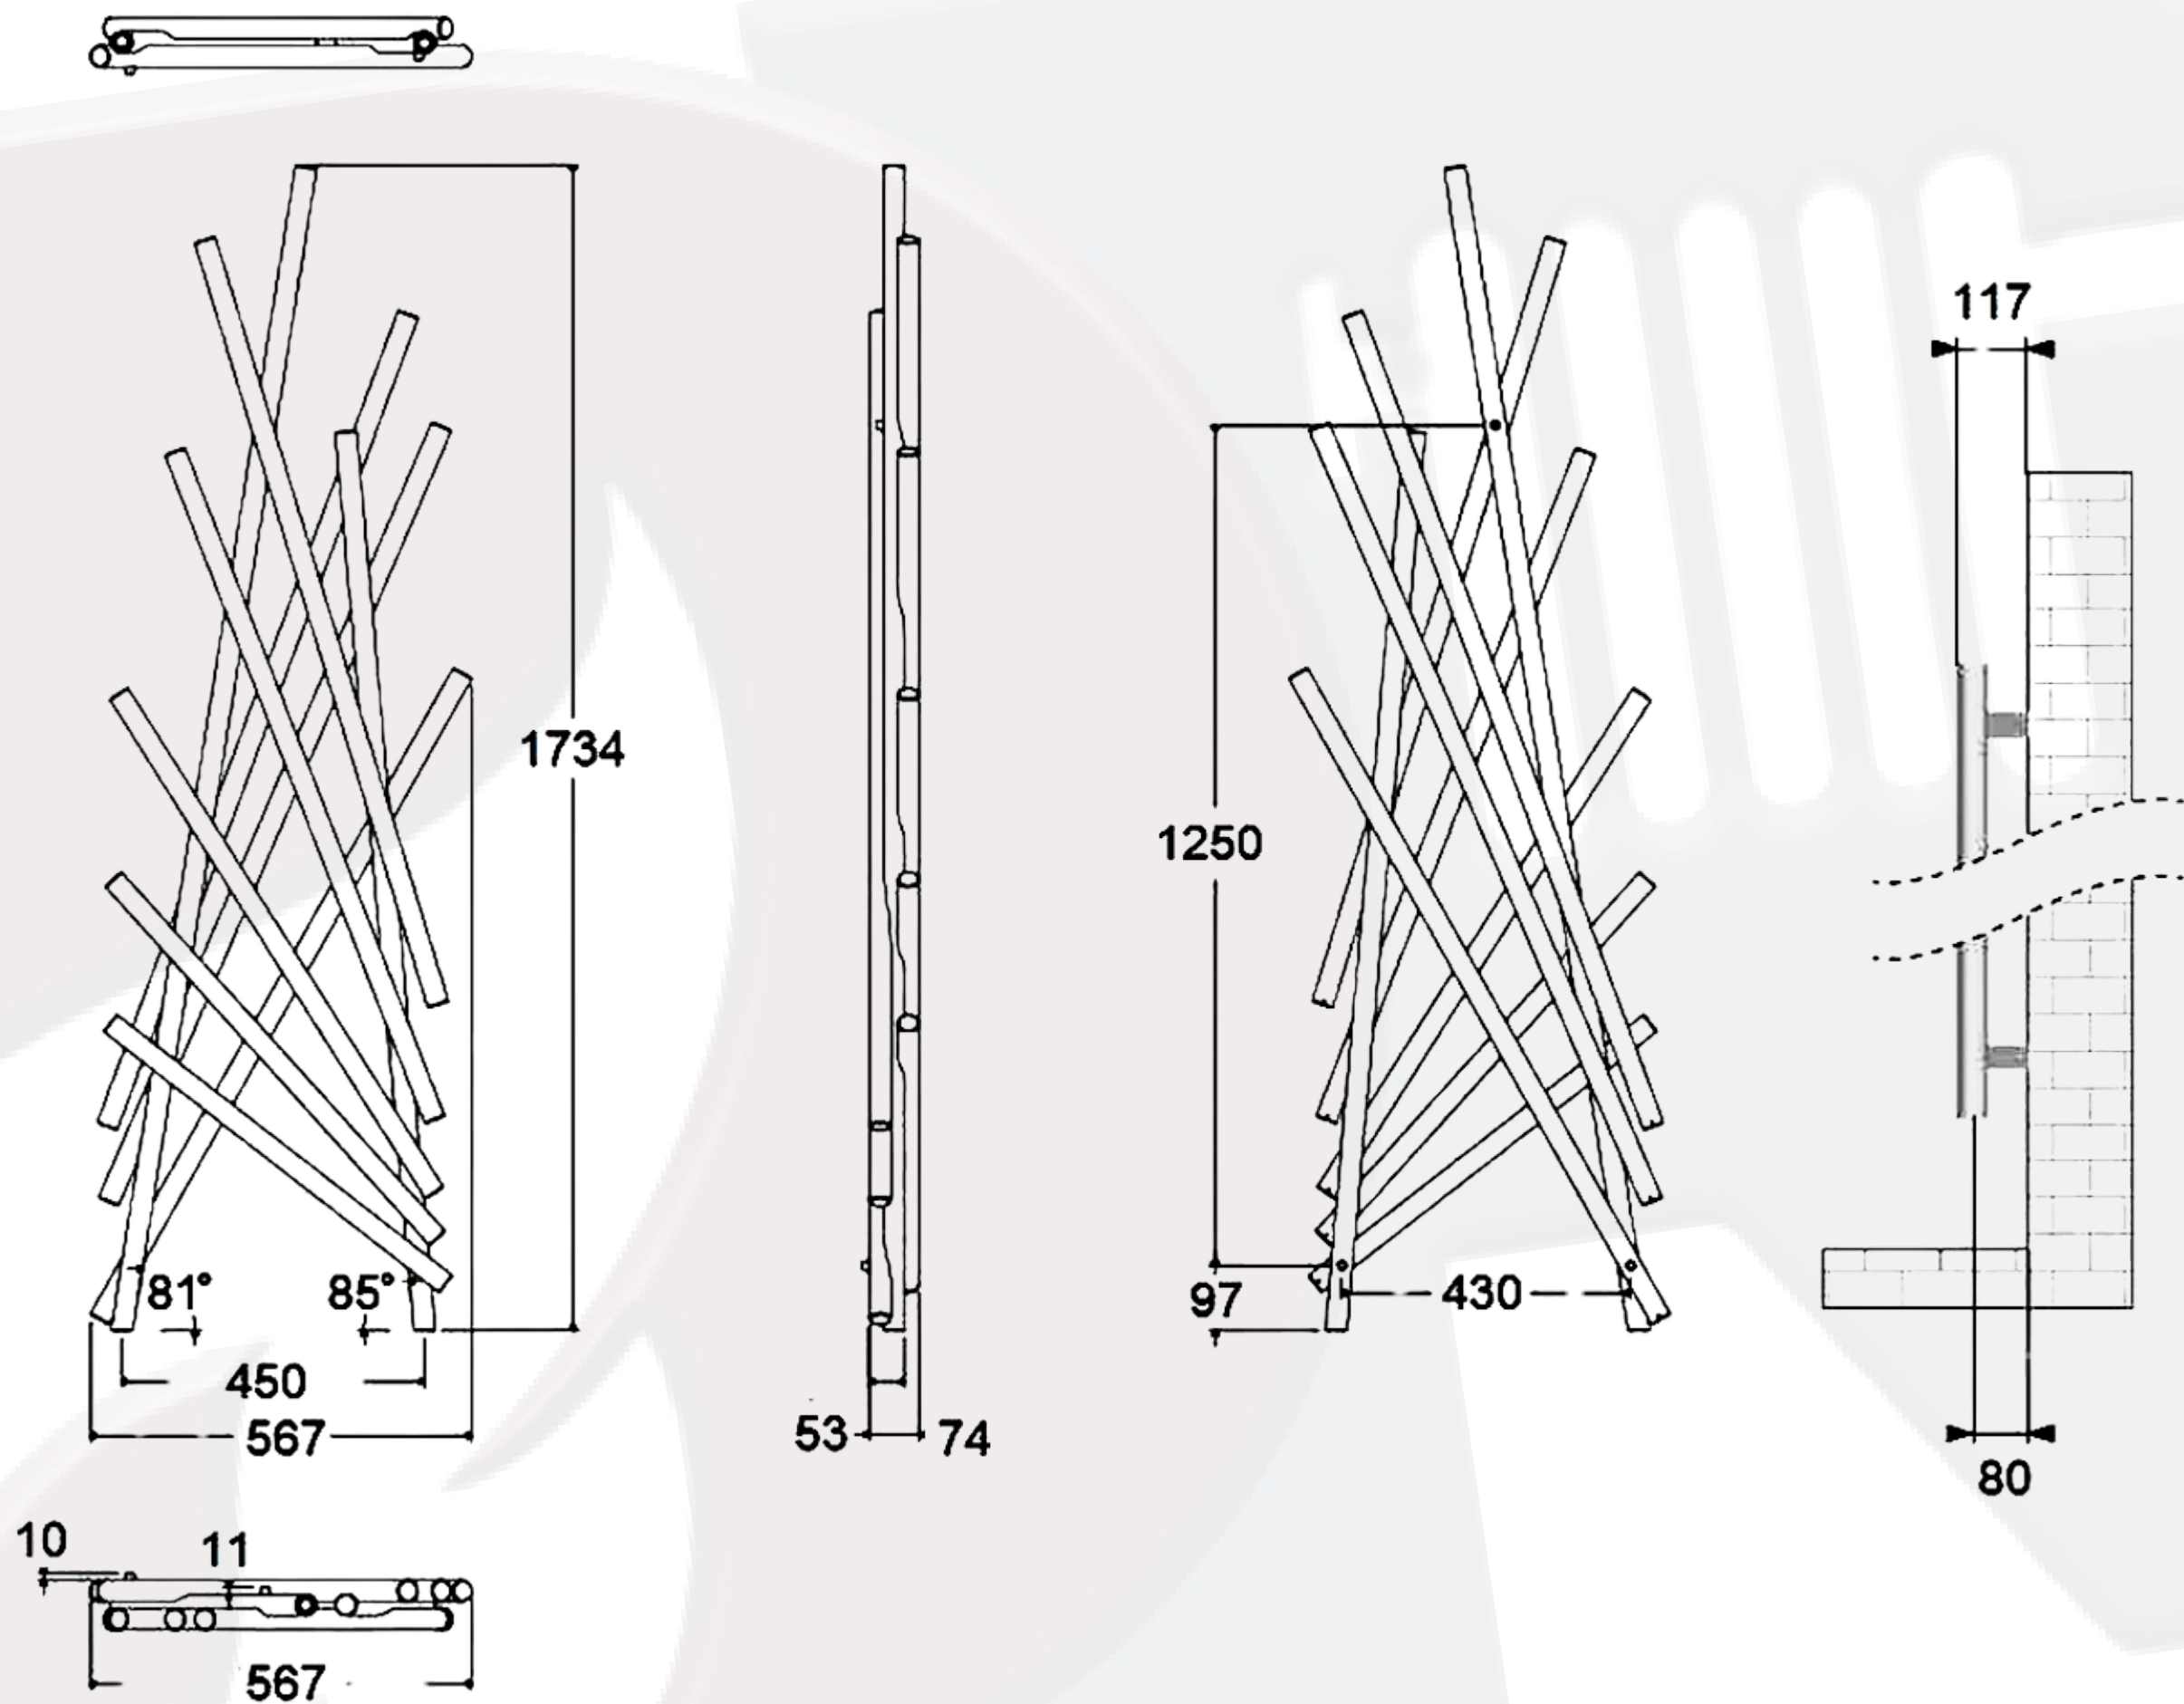

Durham Data Sheet

1734 x 567 x 450mm White Designer Radiator

Height: 1734mm

Depth: 450mm

Colour: White

BTU: @ Delta T50: 1883mm **@ Delta T60:** 2600mm

Width: 567mm

Water Content: 630

Watts: 552

All Direct Radiators are BOE and pipe centres are the radiator width plus 74mm.

Please note due to manufacturing tolerances pipe centres may vary by +/- 10mm, we recommend that pipe work is not altered until your radiator is on site.