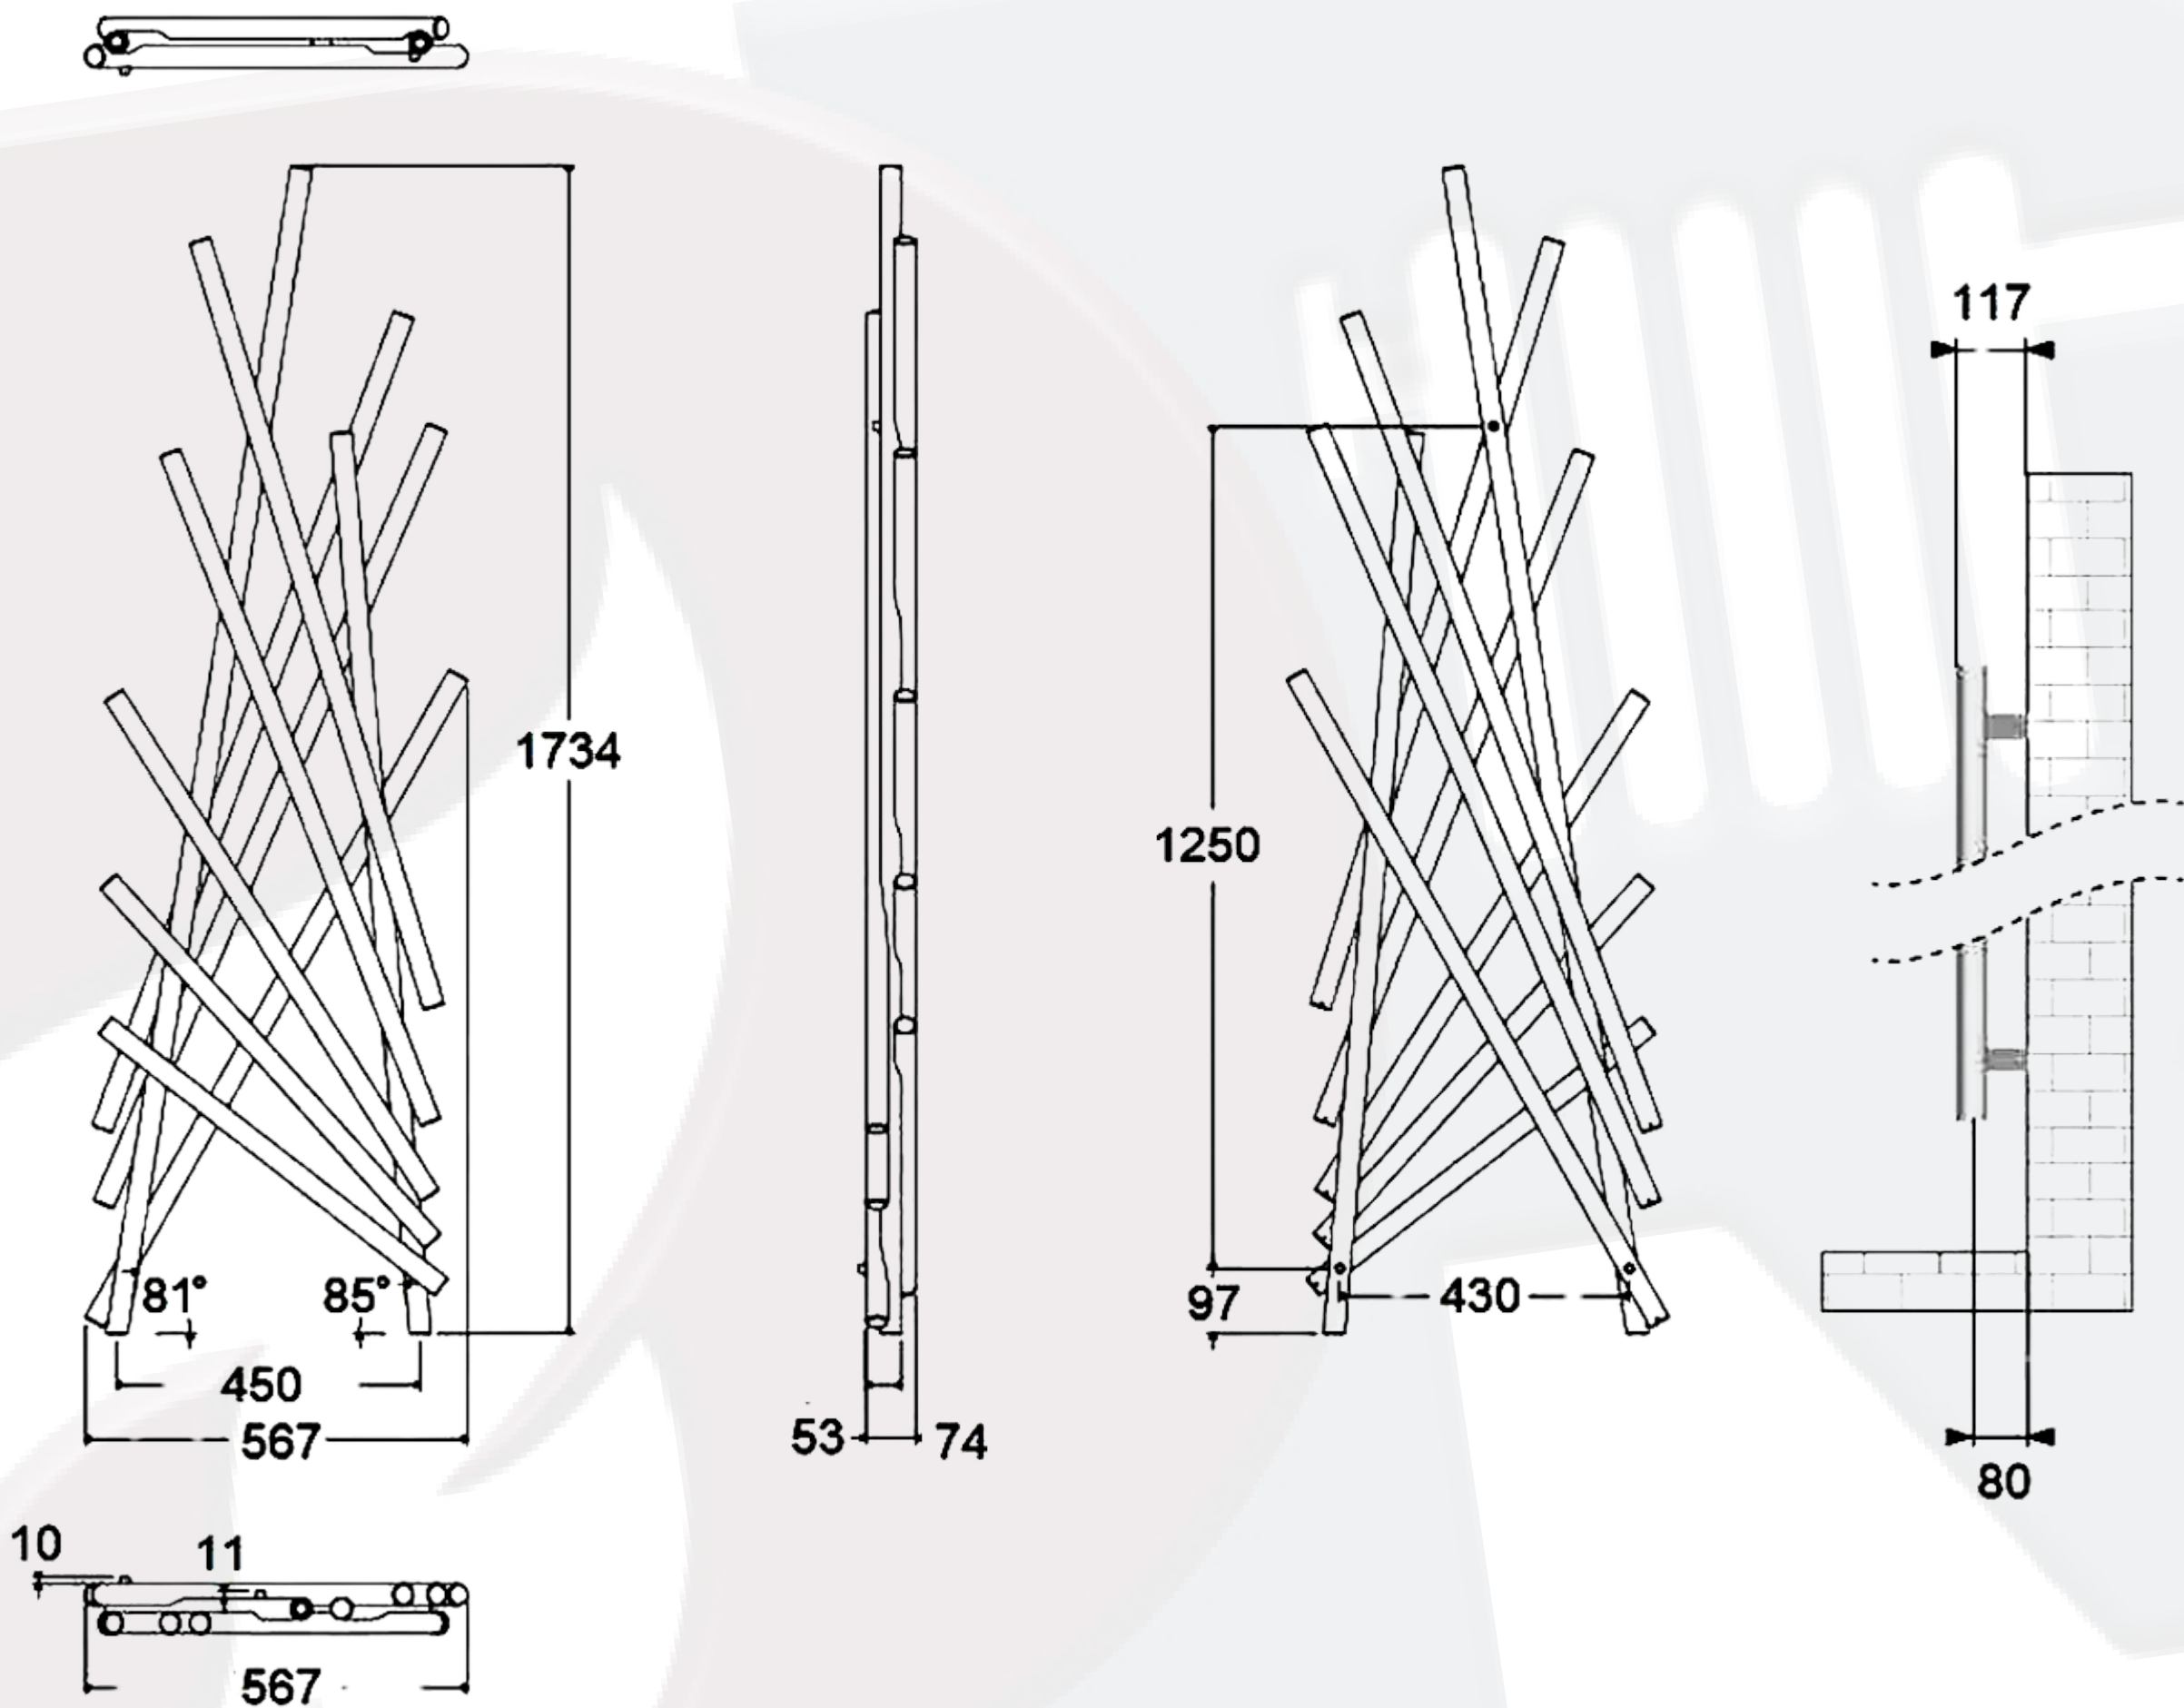

Durham Data Sheet

1734 x 567 x 450mm Anthracite Designer Radiator

Height: 1734mm
Depth: 450mm
Colour: Anthracite
BTU: @ Delta T50: 1883mm @ **Delta T60:** 2600mm

Width: 567mm
Water Content: 630
Watts: 552

All Direct Radiators are BOE and pipe centres are the radiator width plus 74mm.

Please note due to manufacturing tolerances pipe centres may vary by +/- 10mm, we recommend that pipe work is not altered until your radiator is on site.