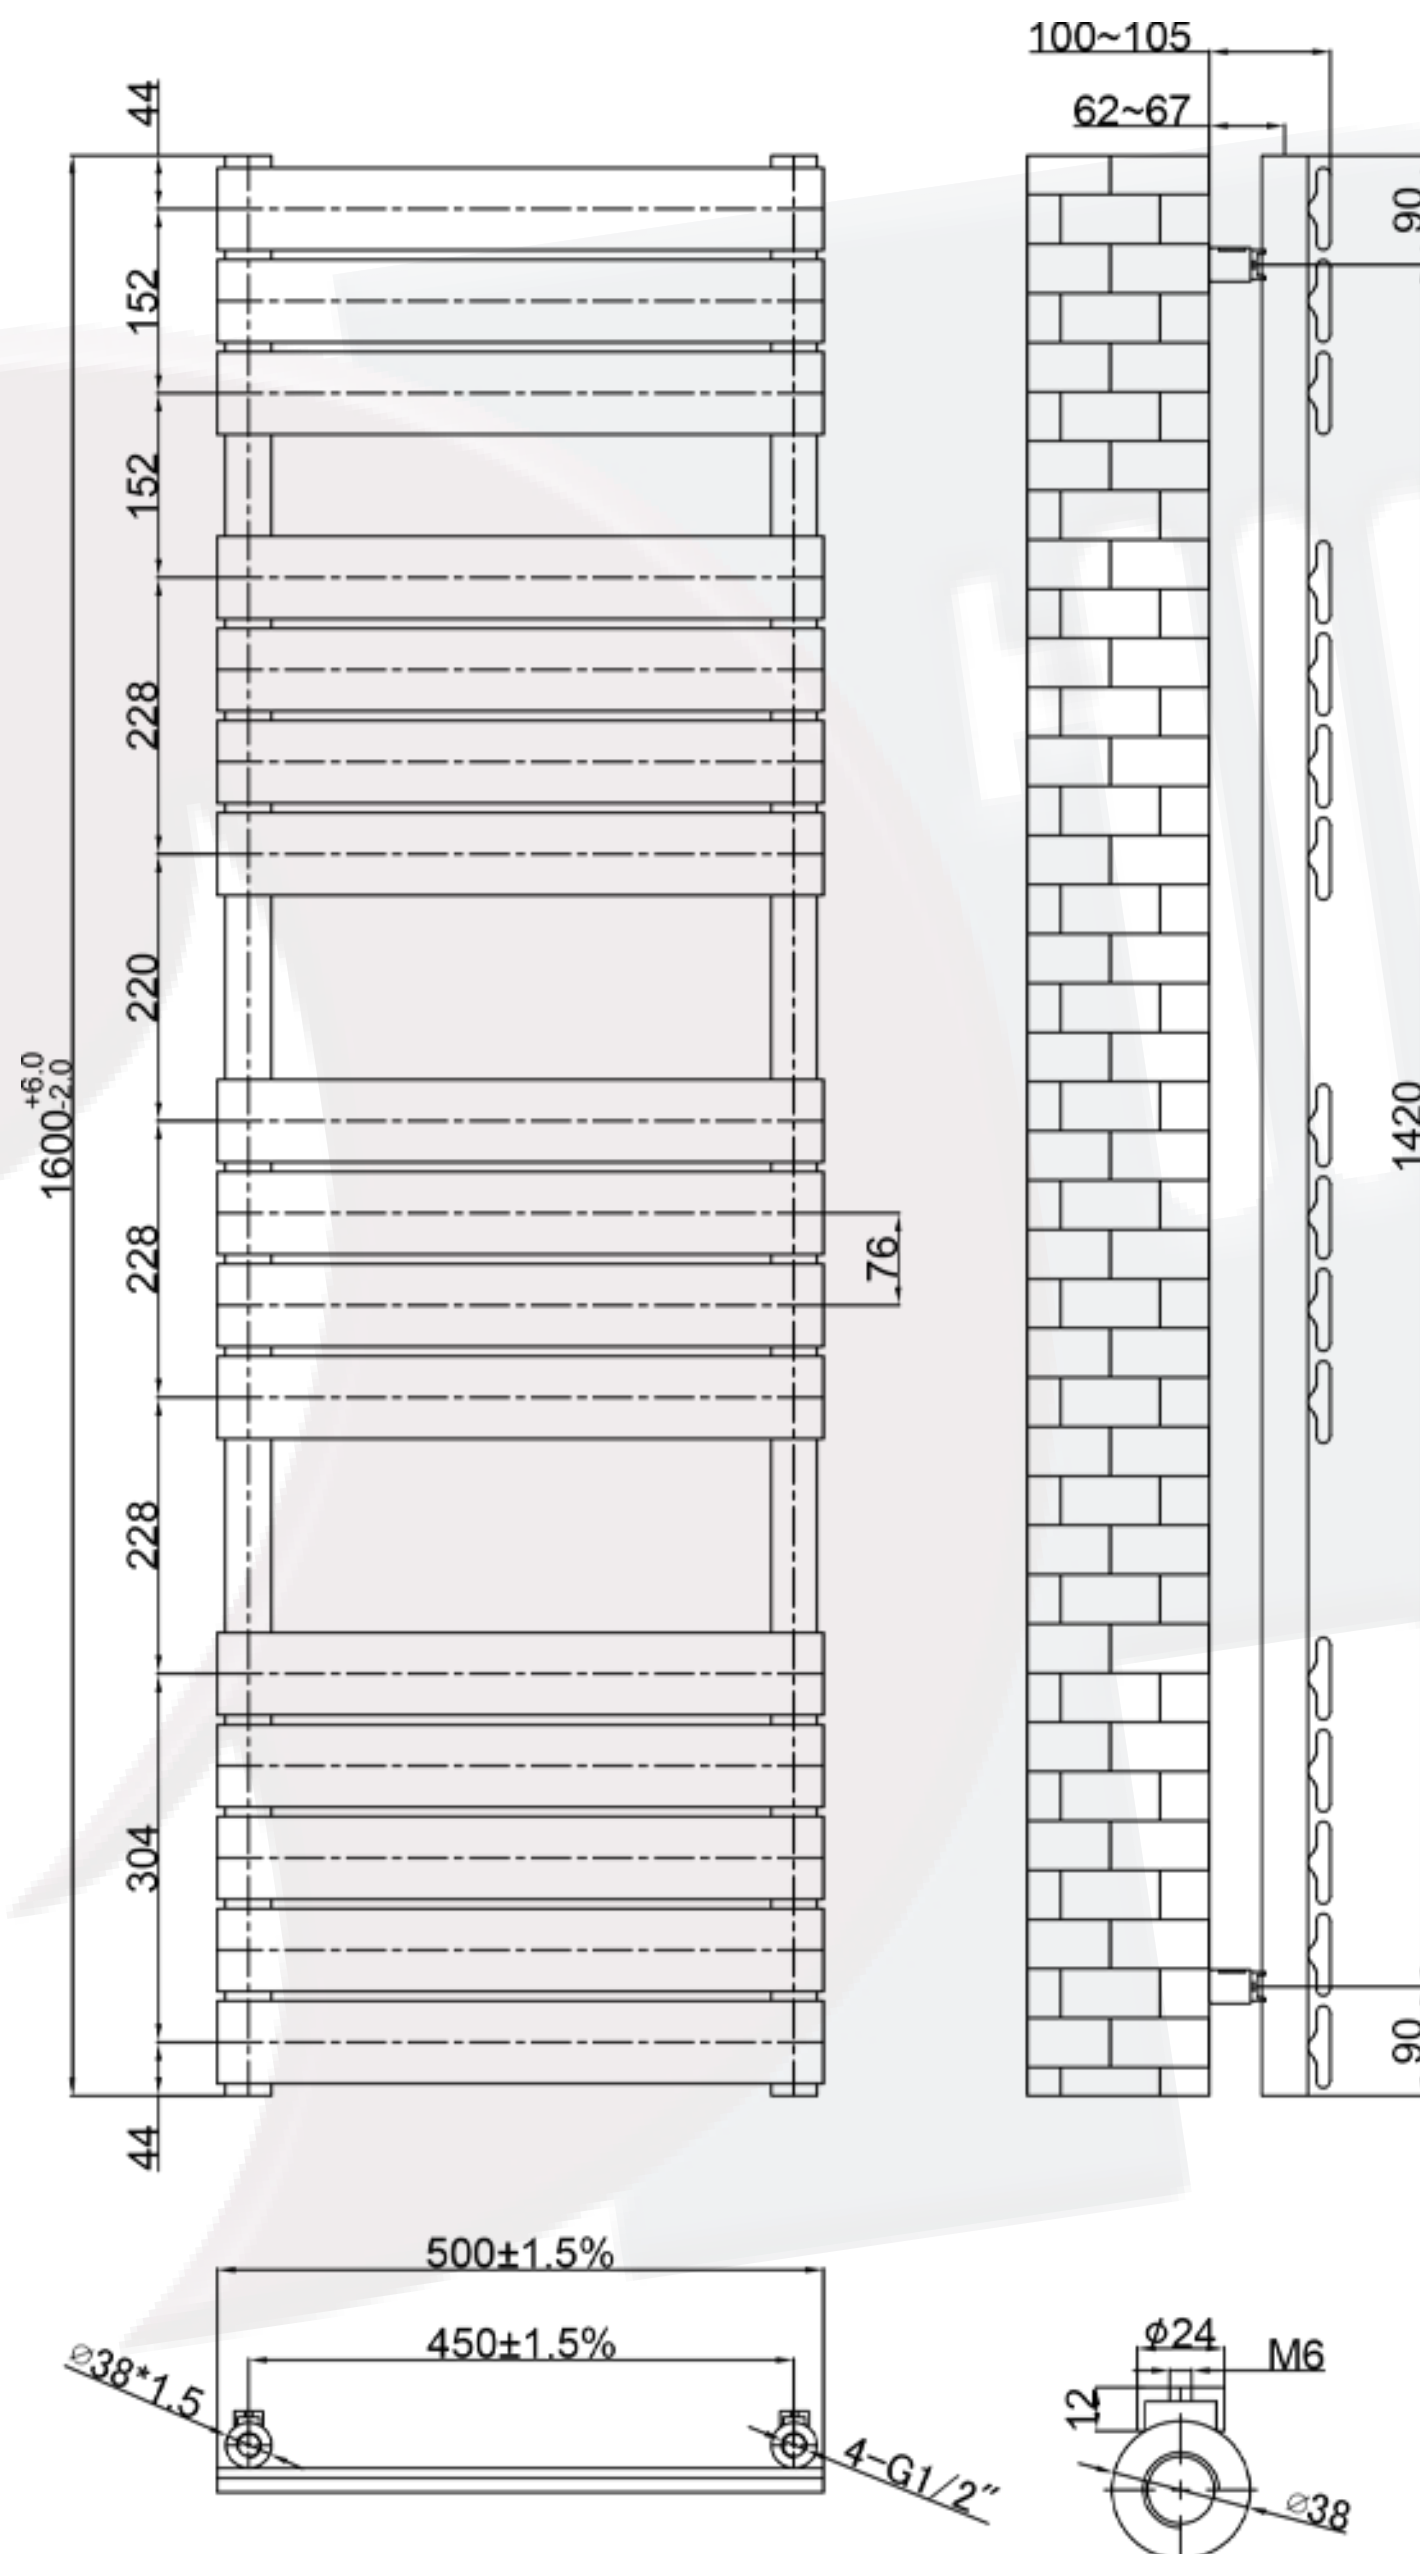

Devon Data Sheet

1600 x 500mm Brushed Brass Heated Towel Rail

Height: 1600mm

No. of Tubes: 16

Colour: Brushed Brass

BTU: @ Delta T50: 1987mm **@ Delta T60:** 2453mm

Width: 500mm

Water Content: 1600mm

Watts: 582

Please note due to manufacturing tolerances pipe centres may vary by +/- 10mm, we recommend that pipe work is not altered until your radiator is on site.

All Devon Radiators: **Test Pressure:** 6.5 bar **Max Operating Pressure:** 5 Bar