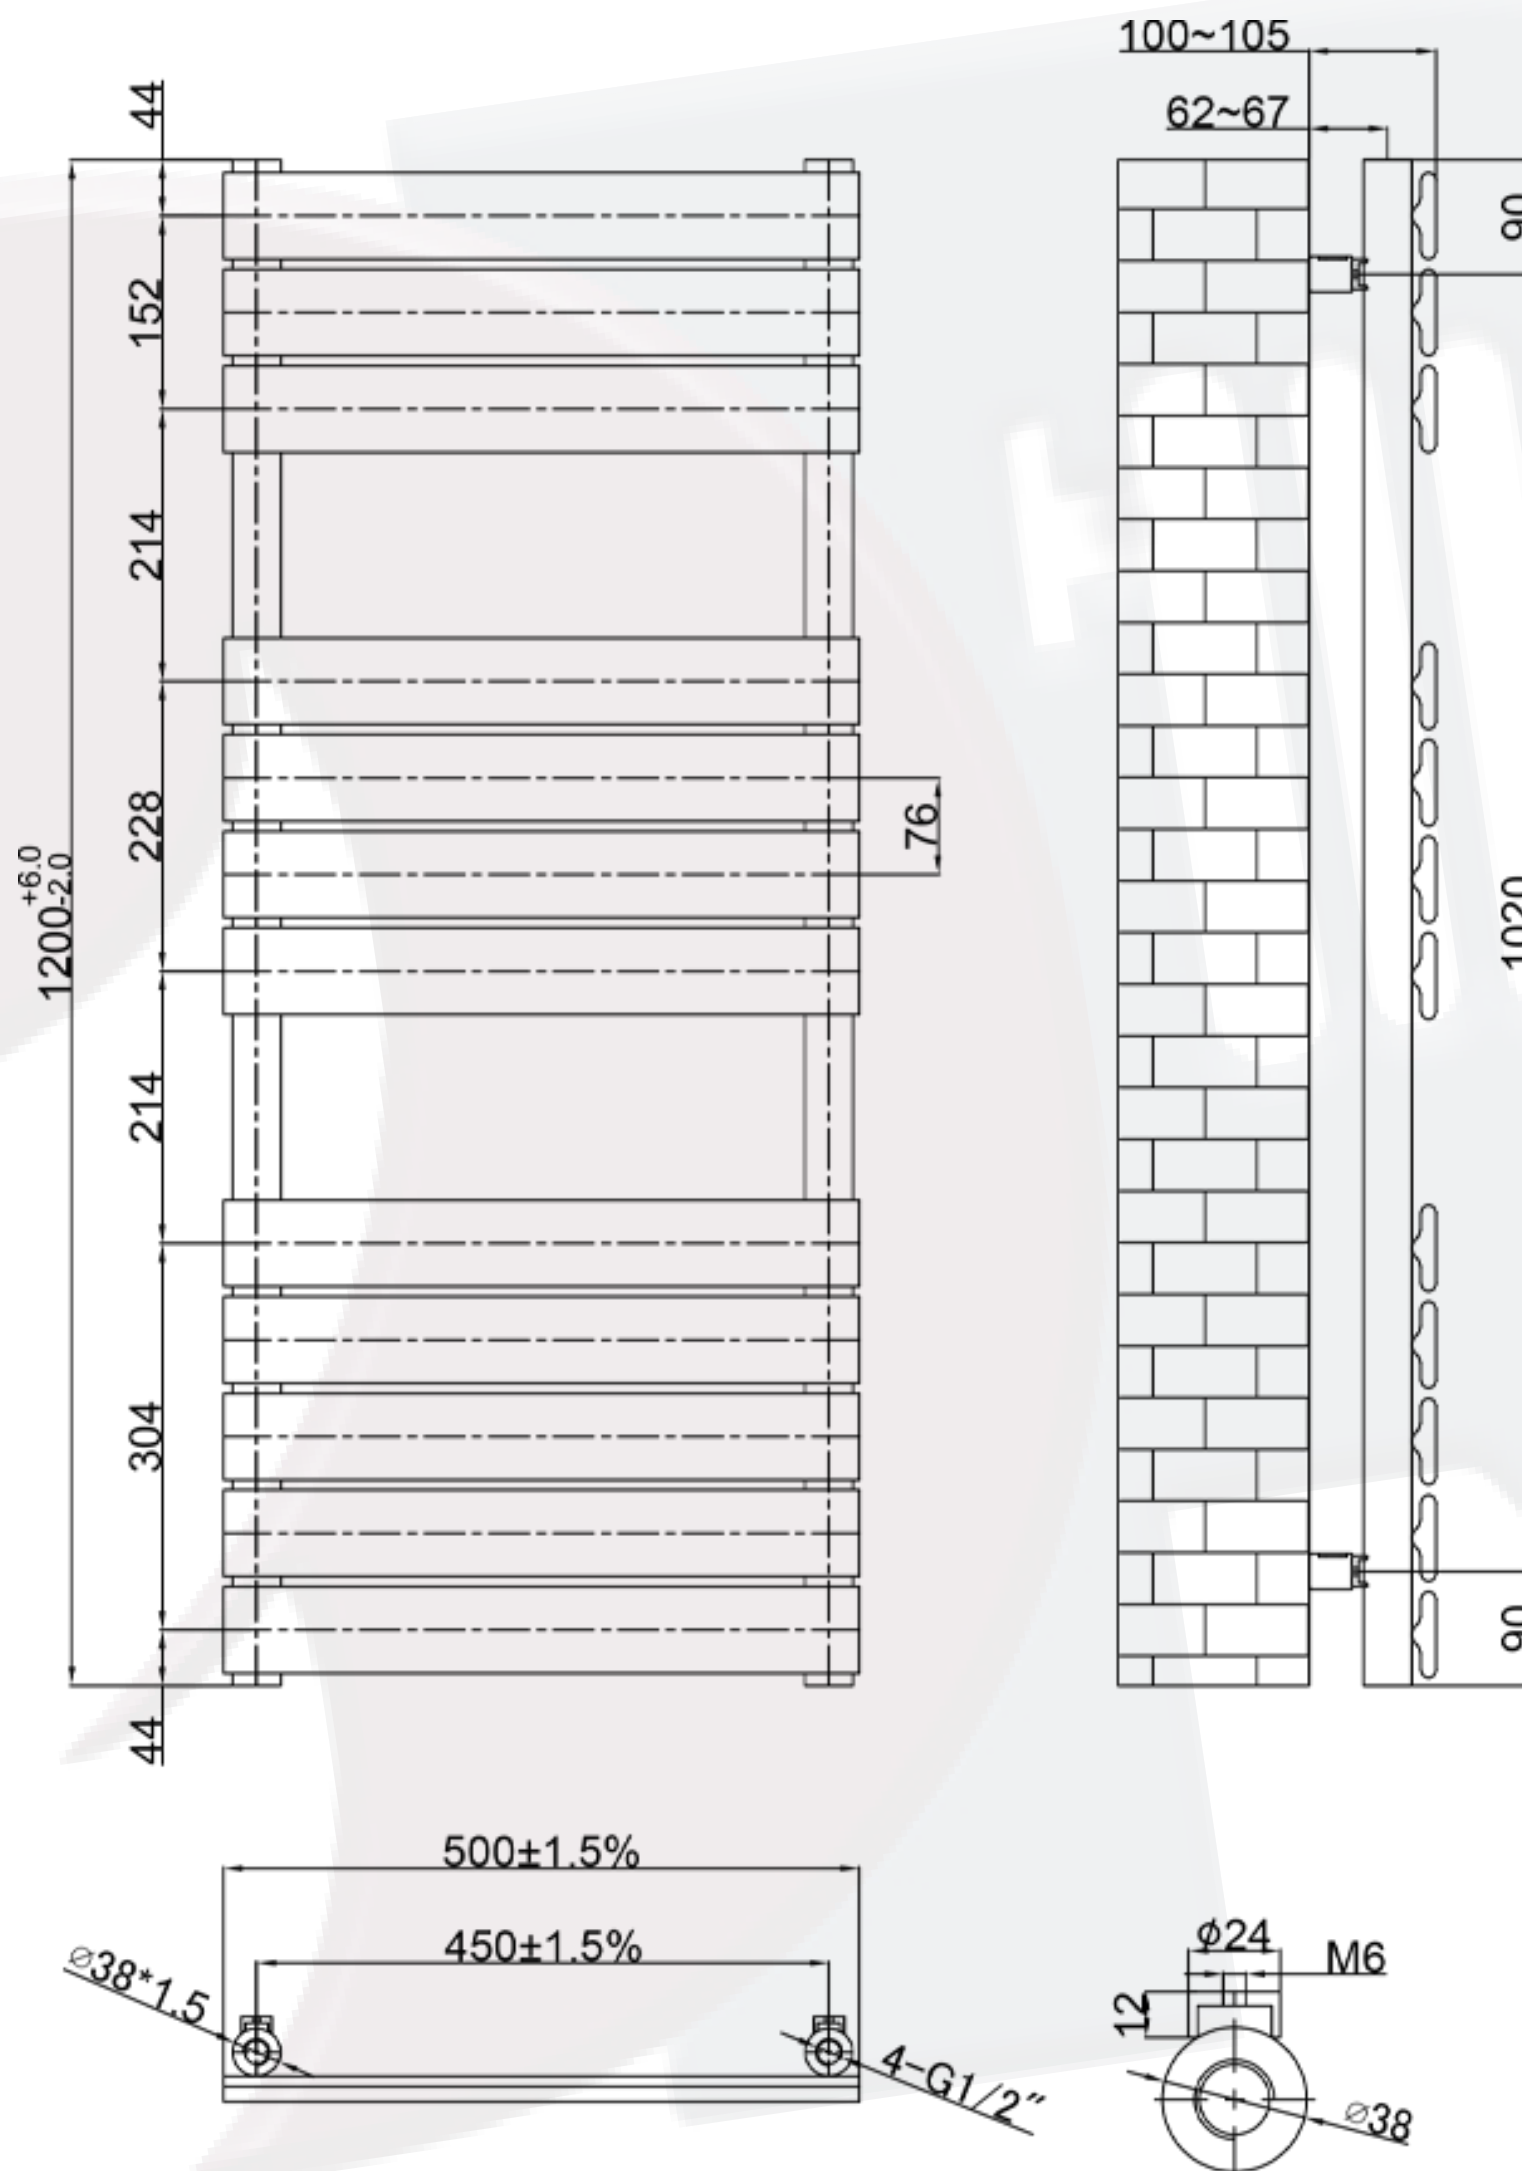

Devon Data Sheet

1200 x 500mm Brushed Brass Heated Towel Rail

Height: 1200mm
No. of Tubes: 12
Colour: Brushed Brass
BTU: @ Delta T50: 1437mm @ **Delta T60:** 1908mm
Width: 500mm
Water Content: 1200mm
Watts: 437

Please note due to manufacturing tolerances pipe centres may vary by +/- 10mm, we recommend that pipe work is not altered until your radiator is on site.

All Devon Radiators: **Test Pressure:** 6.5 bar **Max Operating Pressure:** 5 Bar