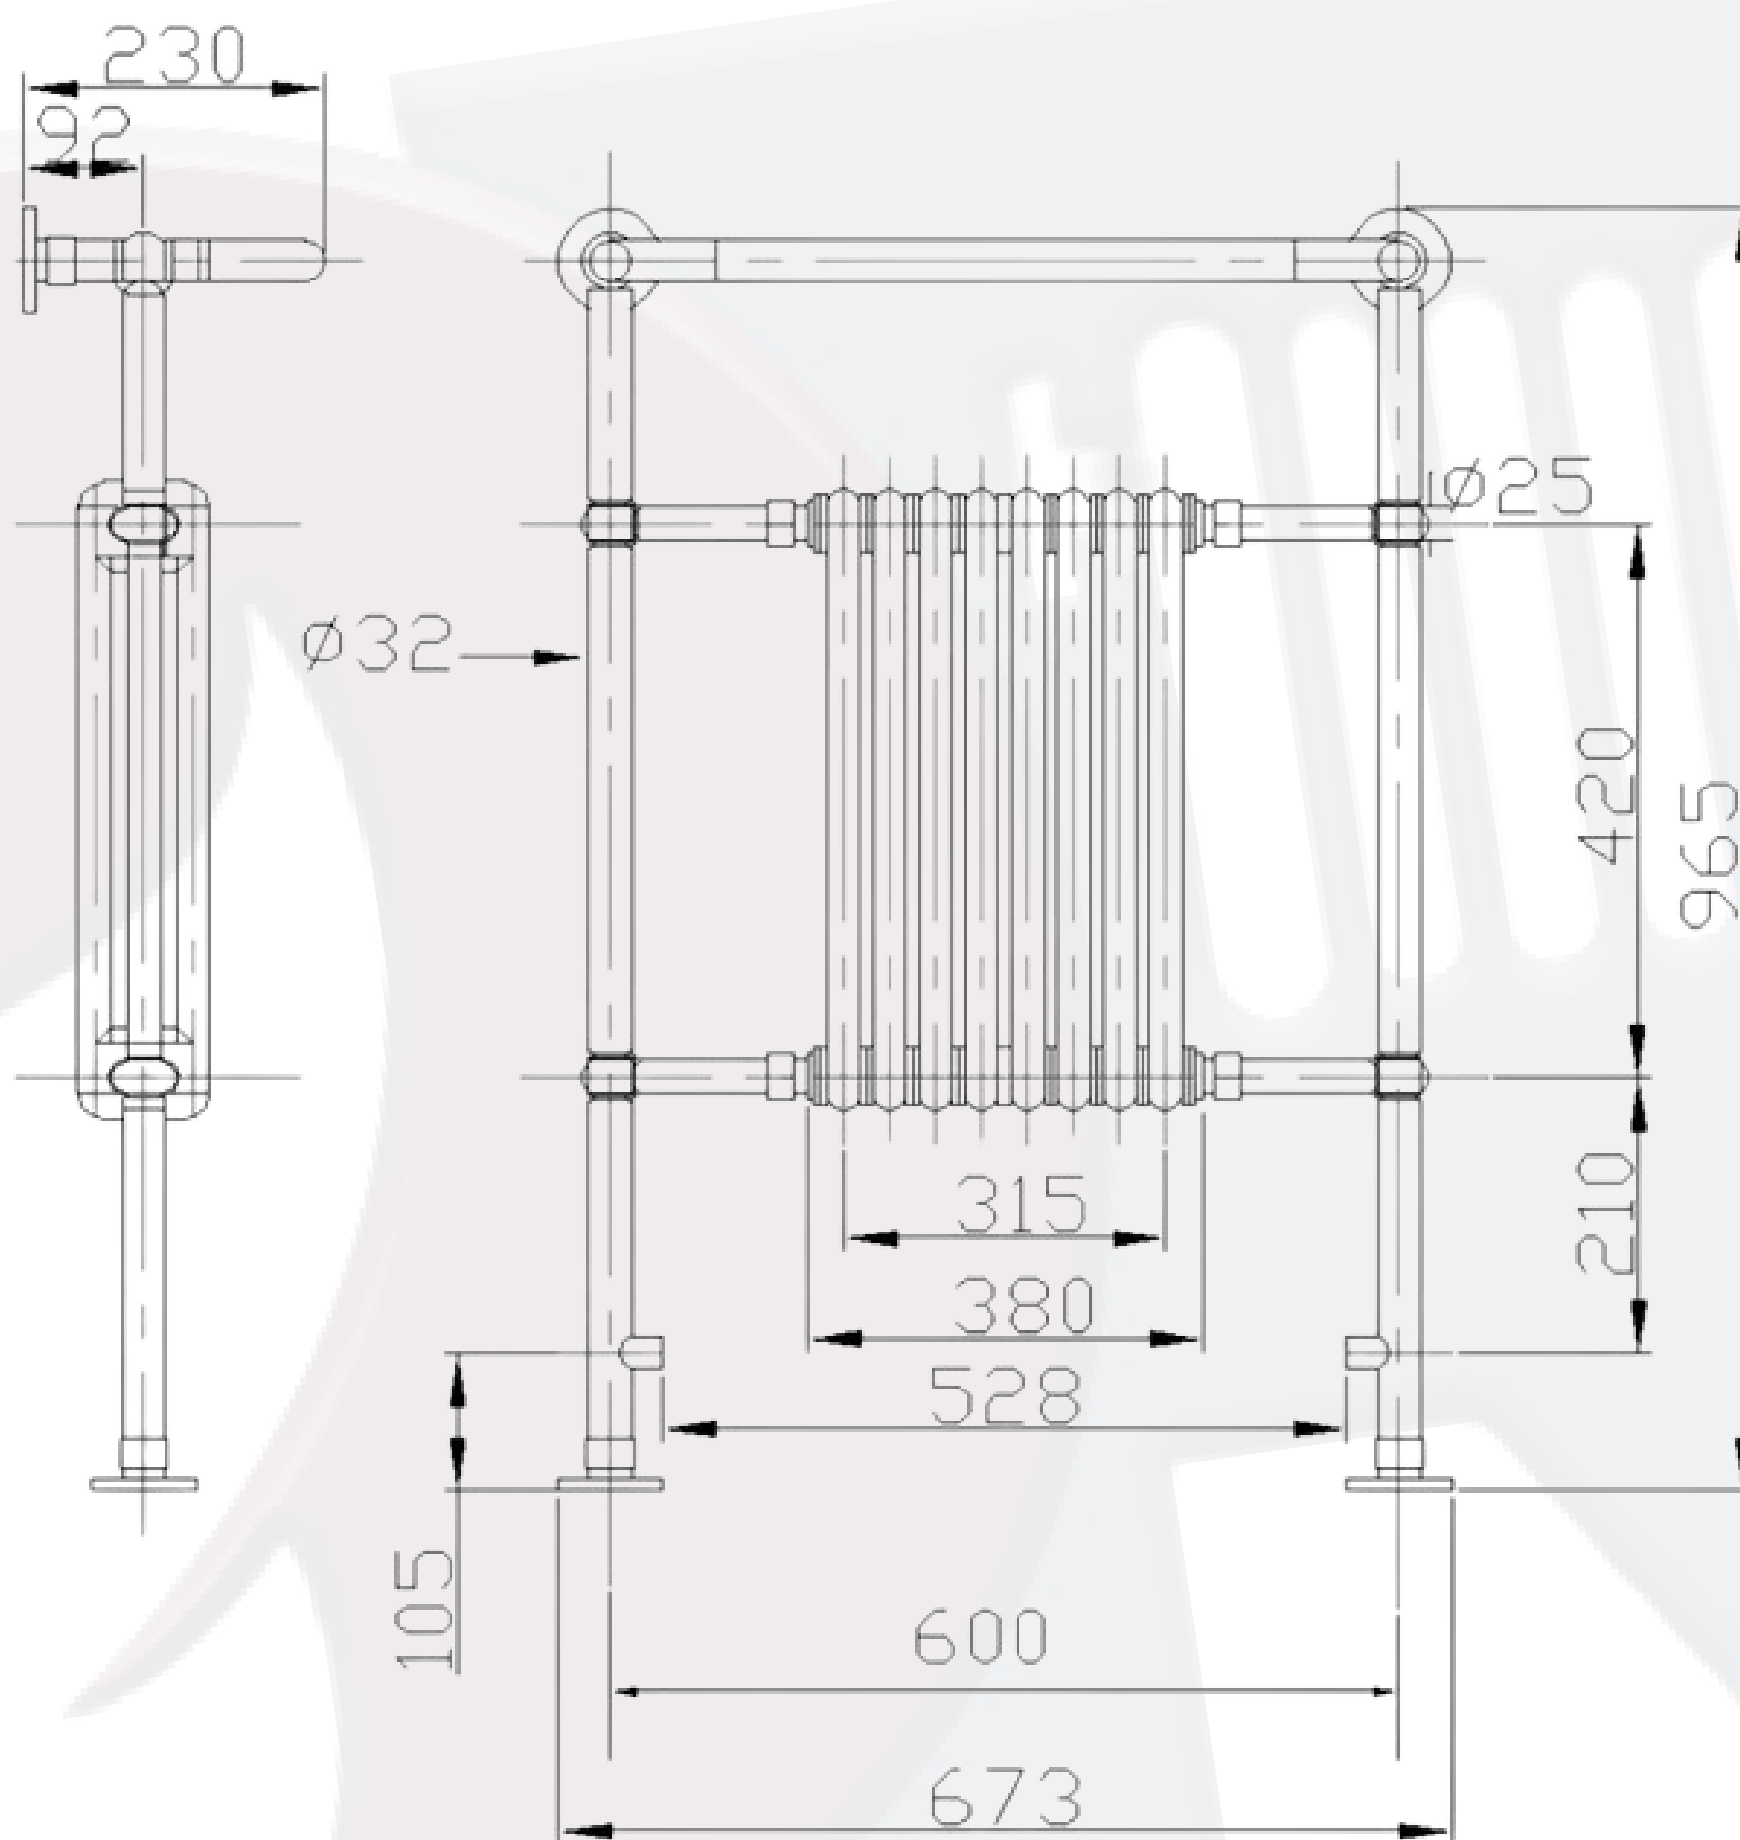

Dale Data Sheet

945 x 640mm Traditional Heated Towel Rail

Height: 945mm

Depth: 206mm

Colour: White

BTU: @ Delta T50: 1696mm **@ Delta T60:** 2151mm

Width: 640mm

Water Content: 640mm

Watts: 497

Please note due to manufacturing tolerances pipe centres may vary by +/- 10mm, we recommend that pipe work is not altered until your radiator is on site.

All Dale Radiators: **Test Pressure:** 6.5 bar **Max Operating Pressure:** 5 Bar