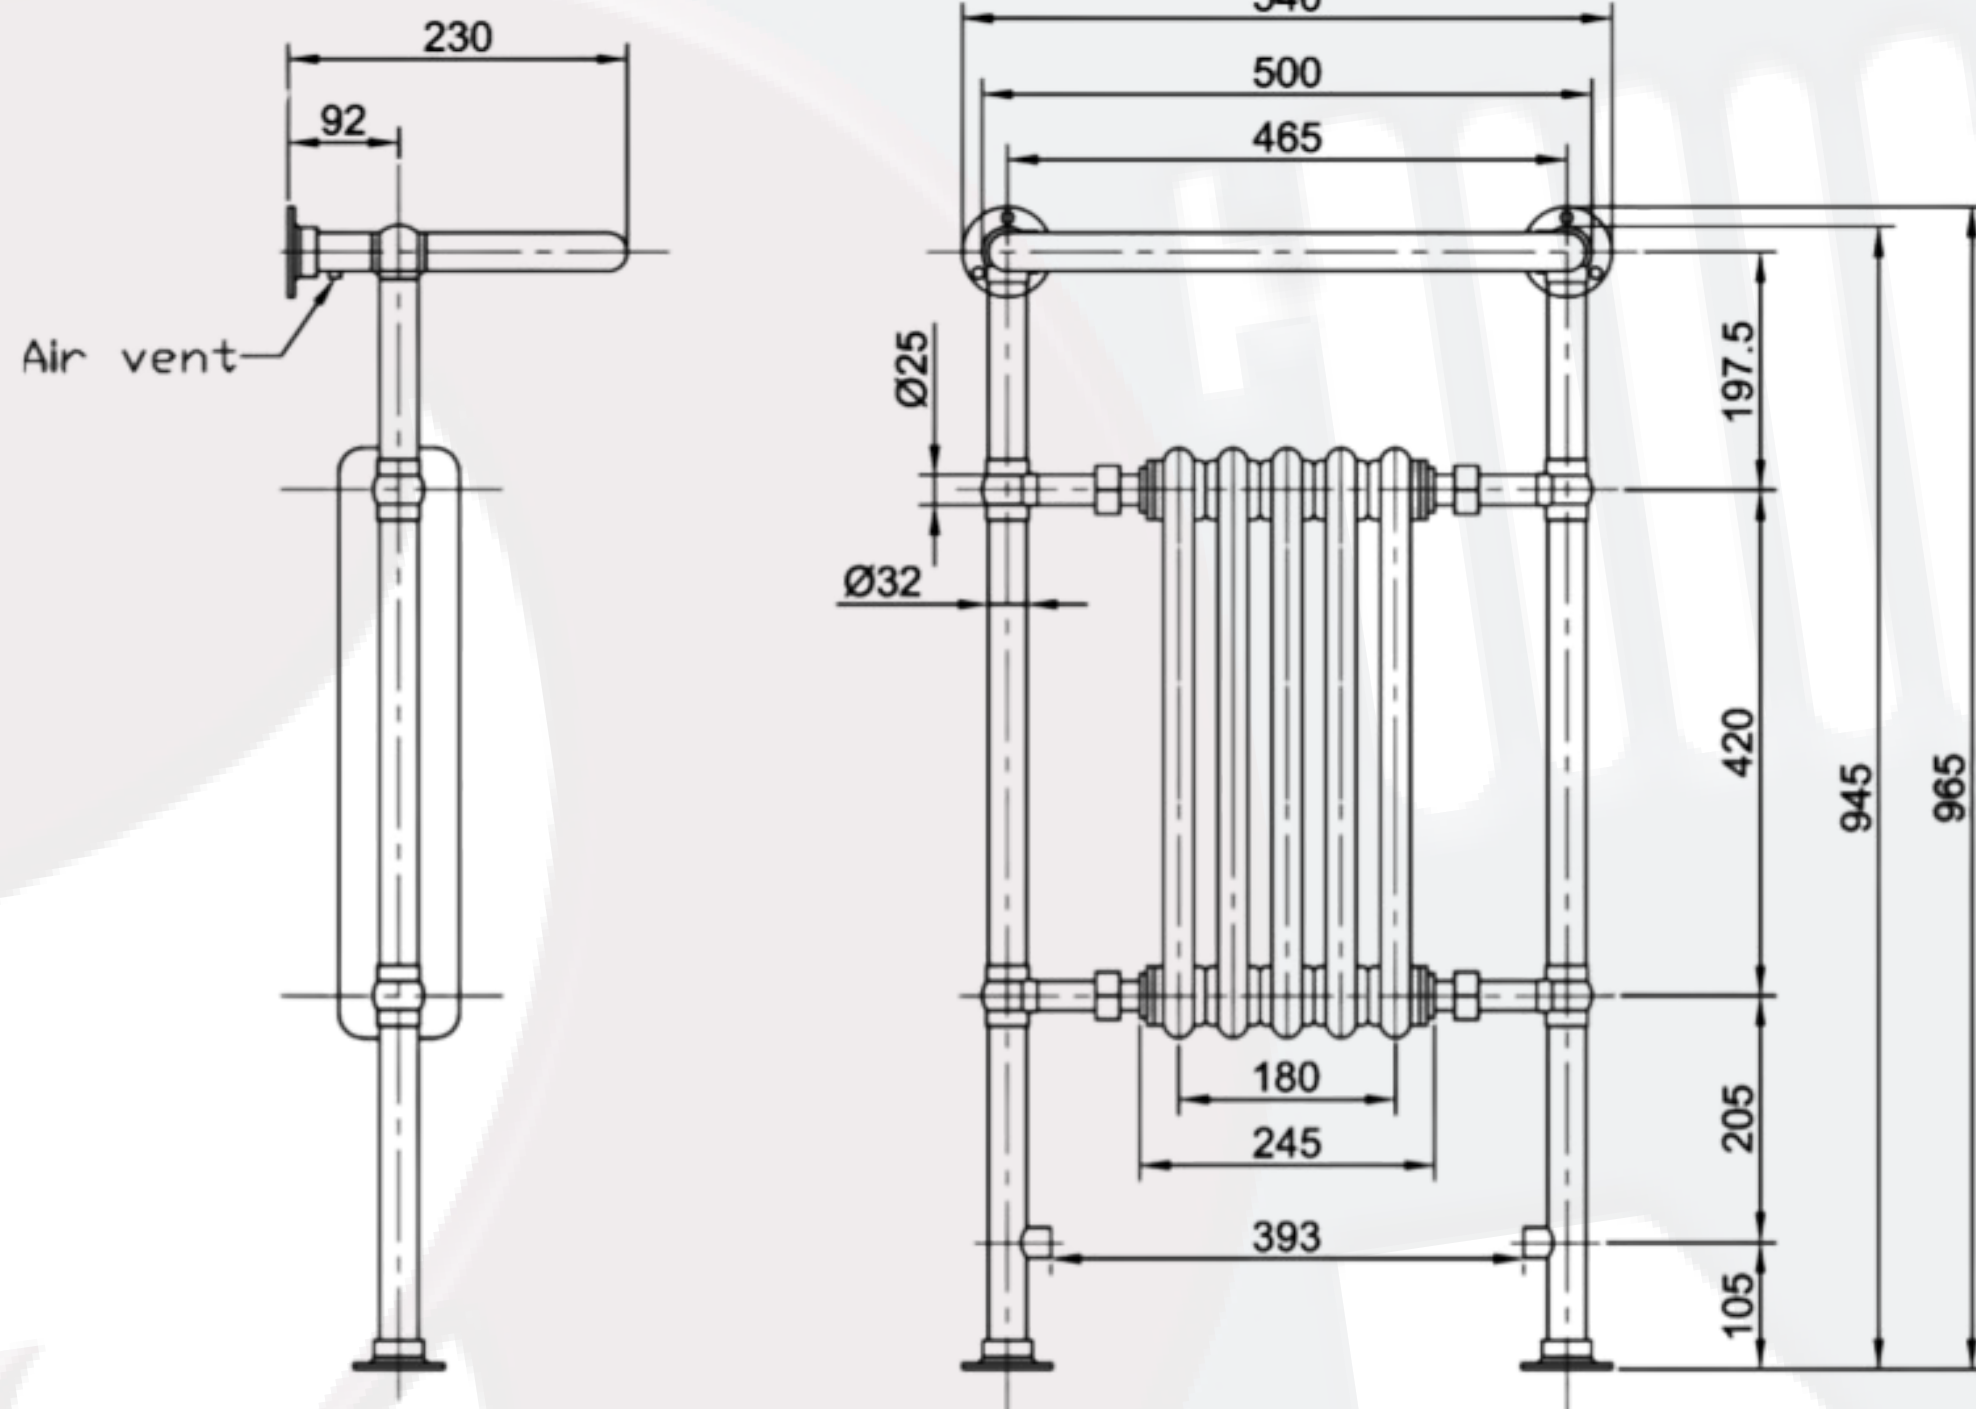

Dale Data Sheet

945 x 540mm Traditional Heated Towel Rail

Height: 945mm

Depth: 206mm

Colour: White

BTU: @ Delta T50: 1049mm **@ Delta T60:** 1330mm

Width: 540mm

Water Content: 540mm

Watts: 335

Please note due to manufacturing tolerances pipe centres may vary by +/- 10mm, we recommend that pipe work is not altered until your radiator is on site.

All Dale Radiators: **Test Pressure:** 6.5 bar **Max Operating Pressure:** 5 Bar