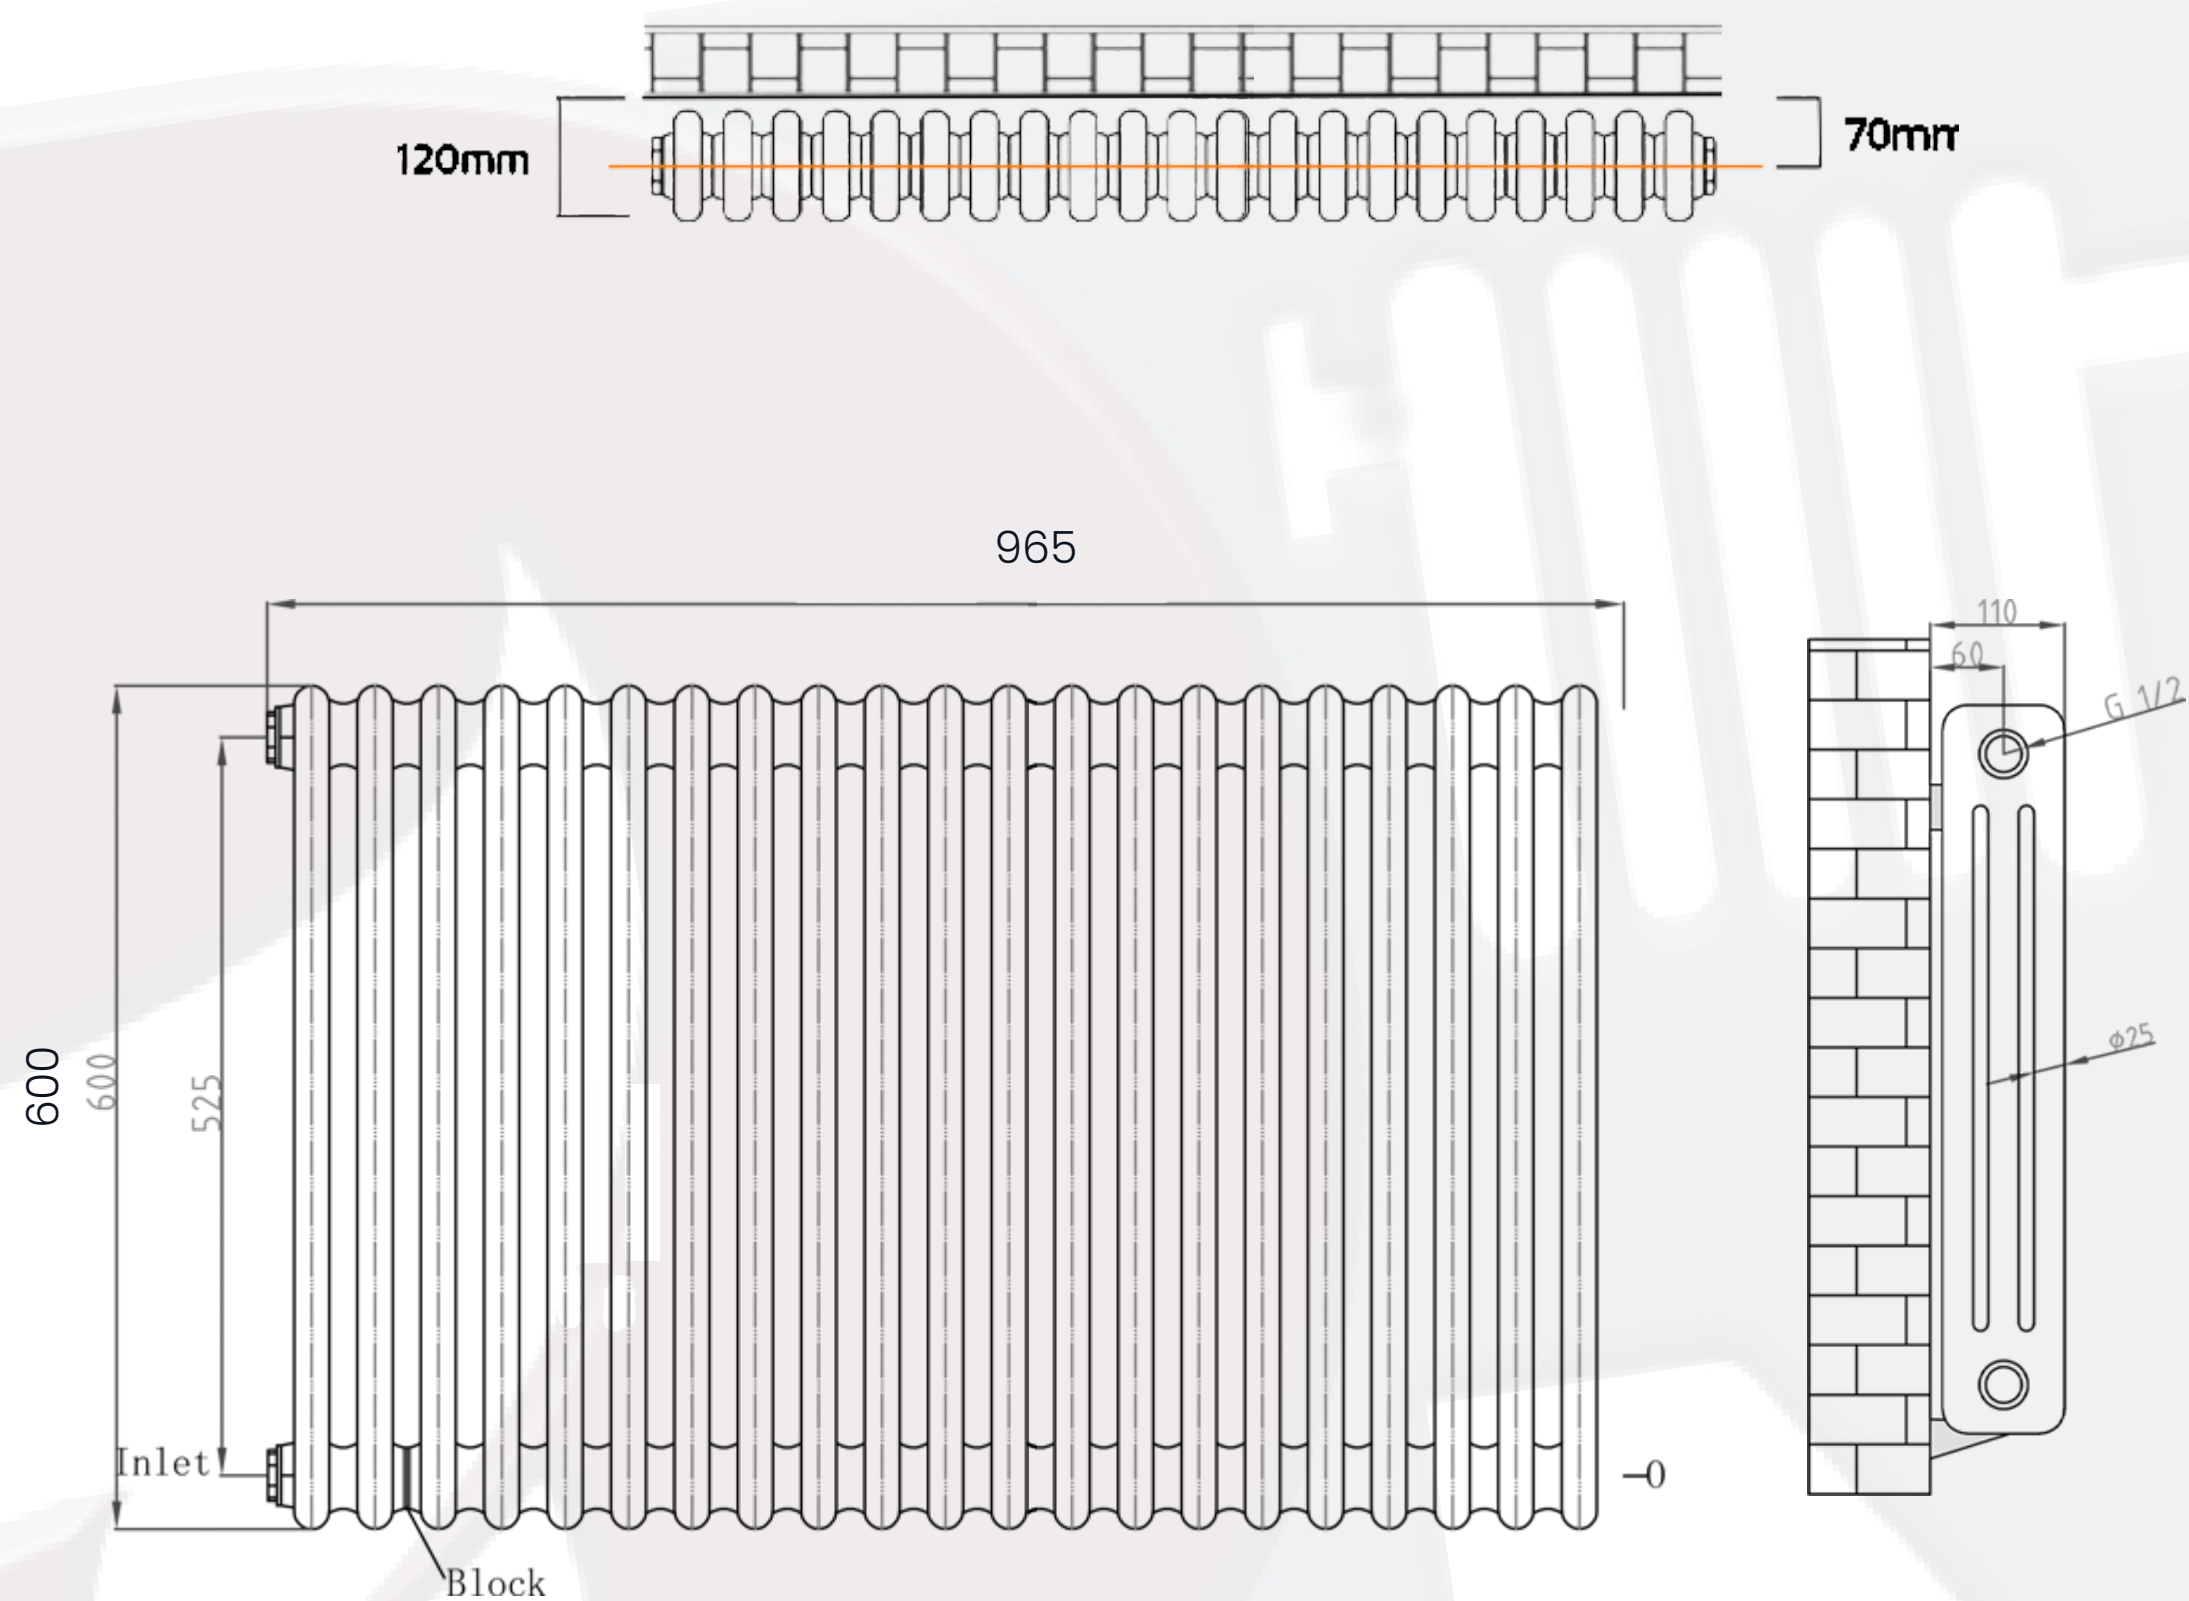

Cotswold Data Sheet

600 x 965mm 3 Column White Designer Radiator

Height: 600mm
No. Of Tubes: 21
Colour: White
BTU: @ Delta T50: 5356mm

Width: 965mm
Water Content: 965mm
Watts: 1571
BTU: @ Delta T60: 6791mm

All Direct Radiators are BOE and pipe centres are the radiator width plus 74mm.

Please note due to manufacturing tolerances pipe centres may vary by +/- 10mm, we recommend that pipe work is not altered until your radiator is on site.