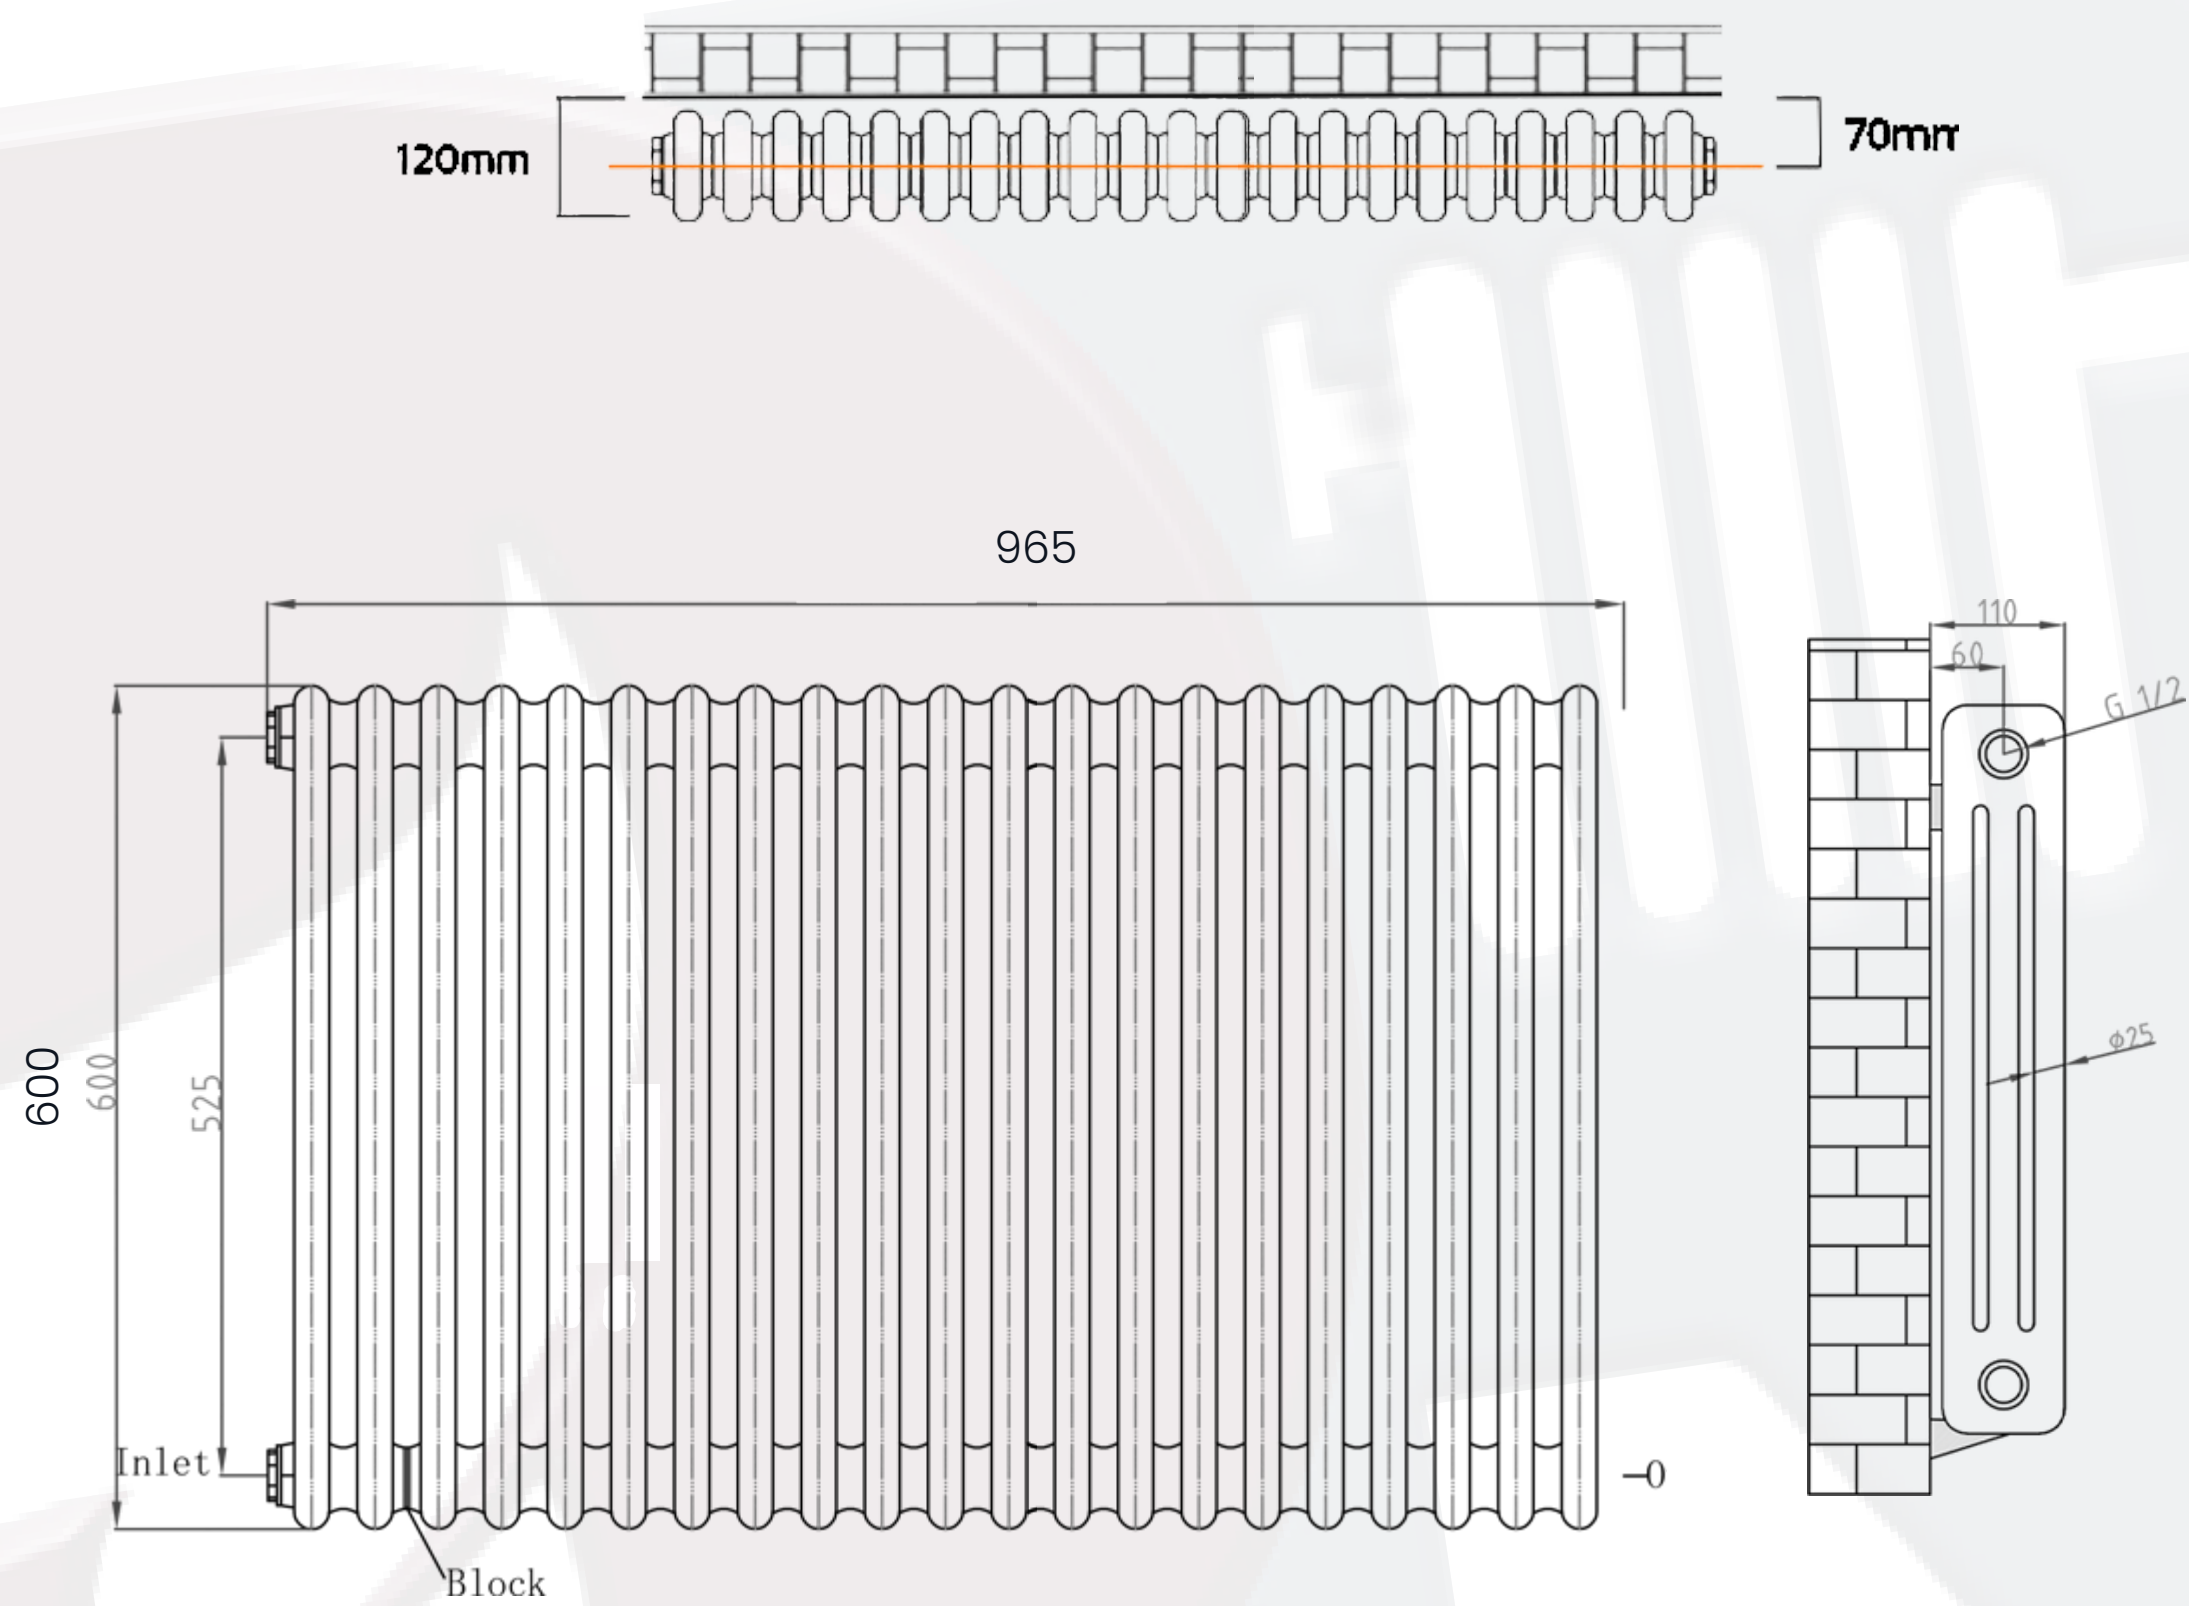

Cotswold Data Sheet

600 x 965mm 3 Column Black Designer Radiator

Height: 600mm

No. Of Tubes: 21

Colour: Black

BTU: @ Delta T50: 5356mm **@ Delta T60:** 6791mm

Width: 965mm

Water Content: 965mm

Watts: 1571

All Direct Radiators are BOE and pipe centres are the radiator width plus 74mm.

Please note due to manufacturing tolerances pipe centres may vary by +/- 10mm, we recommend that pipe work is not altered until your radiator is on site.