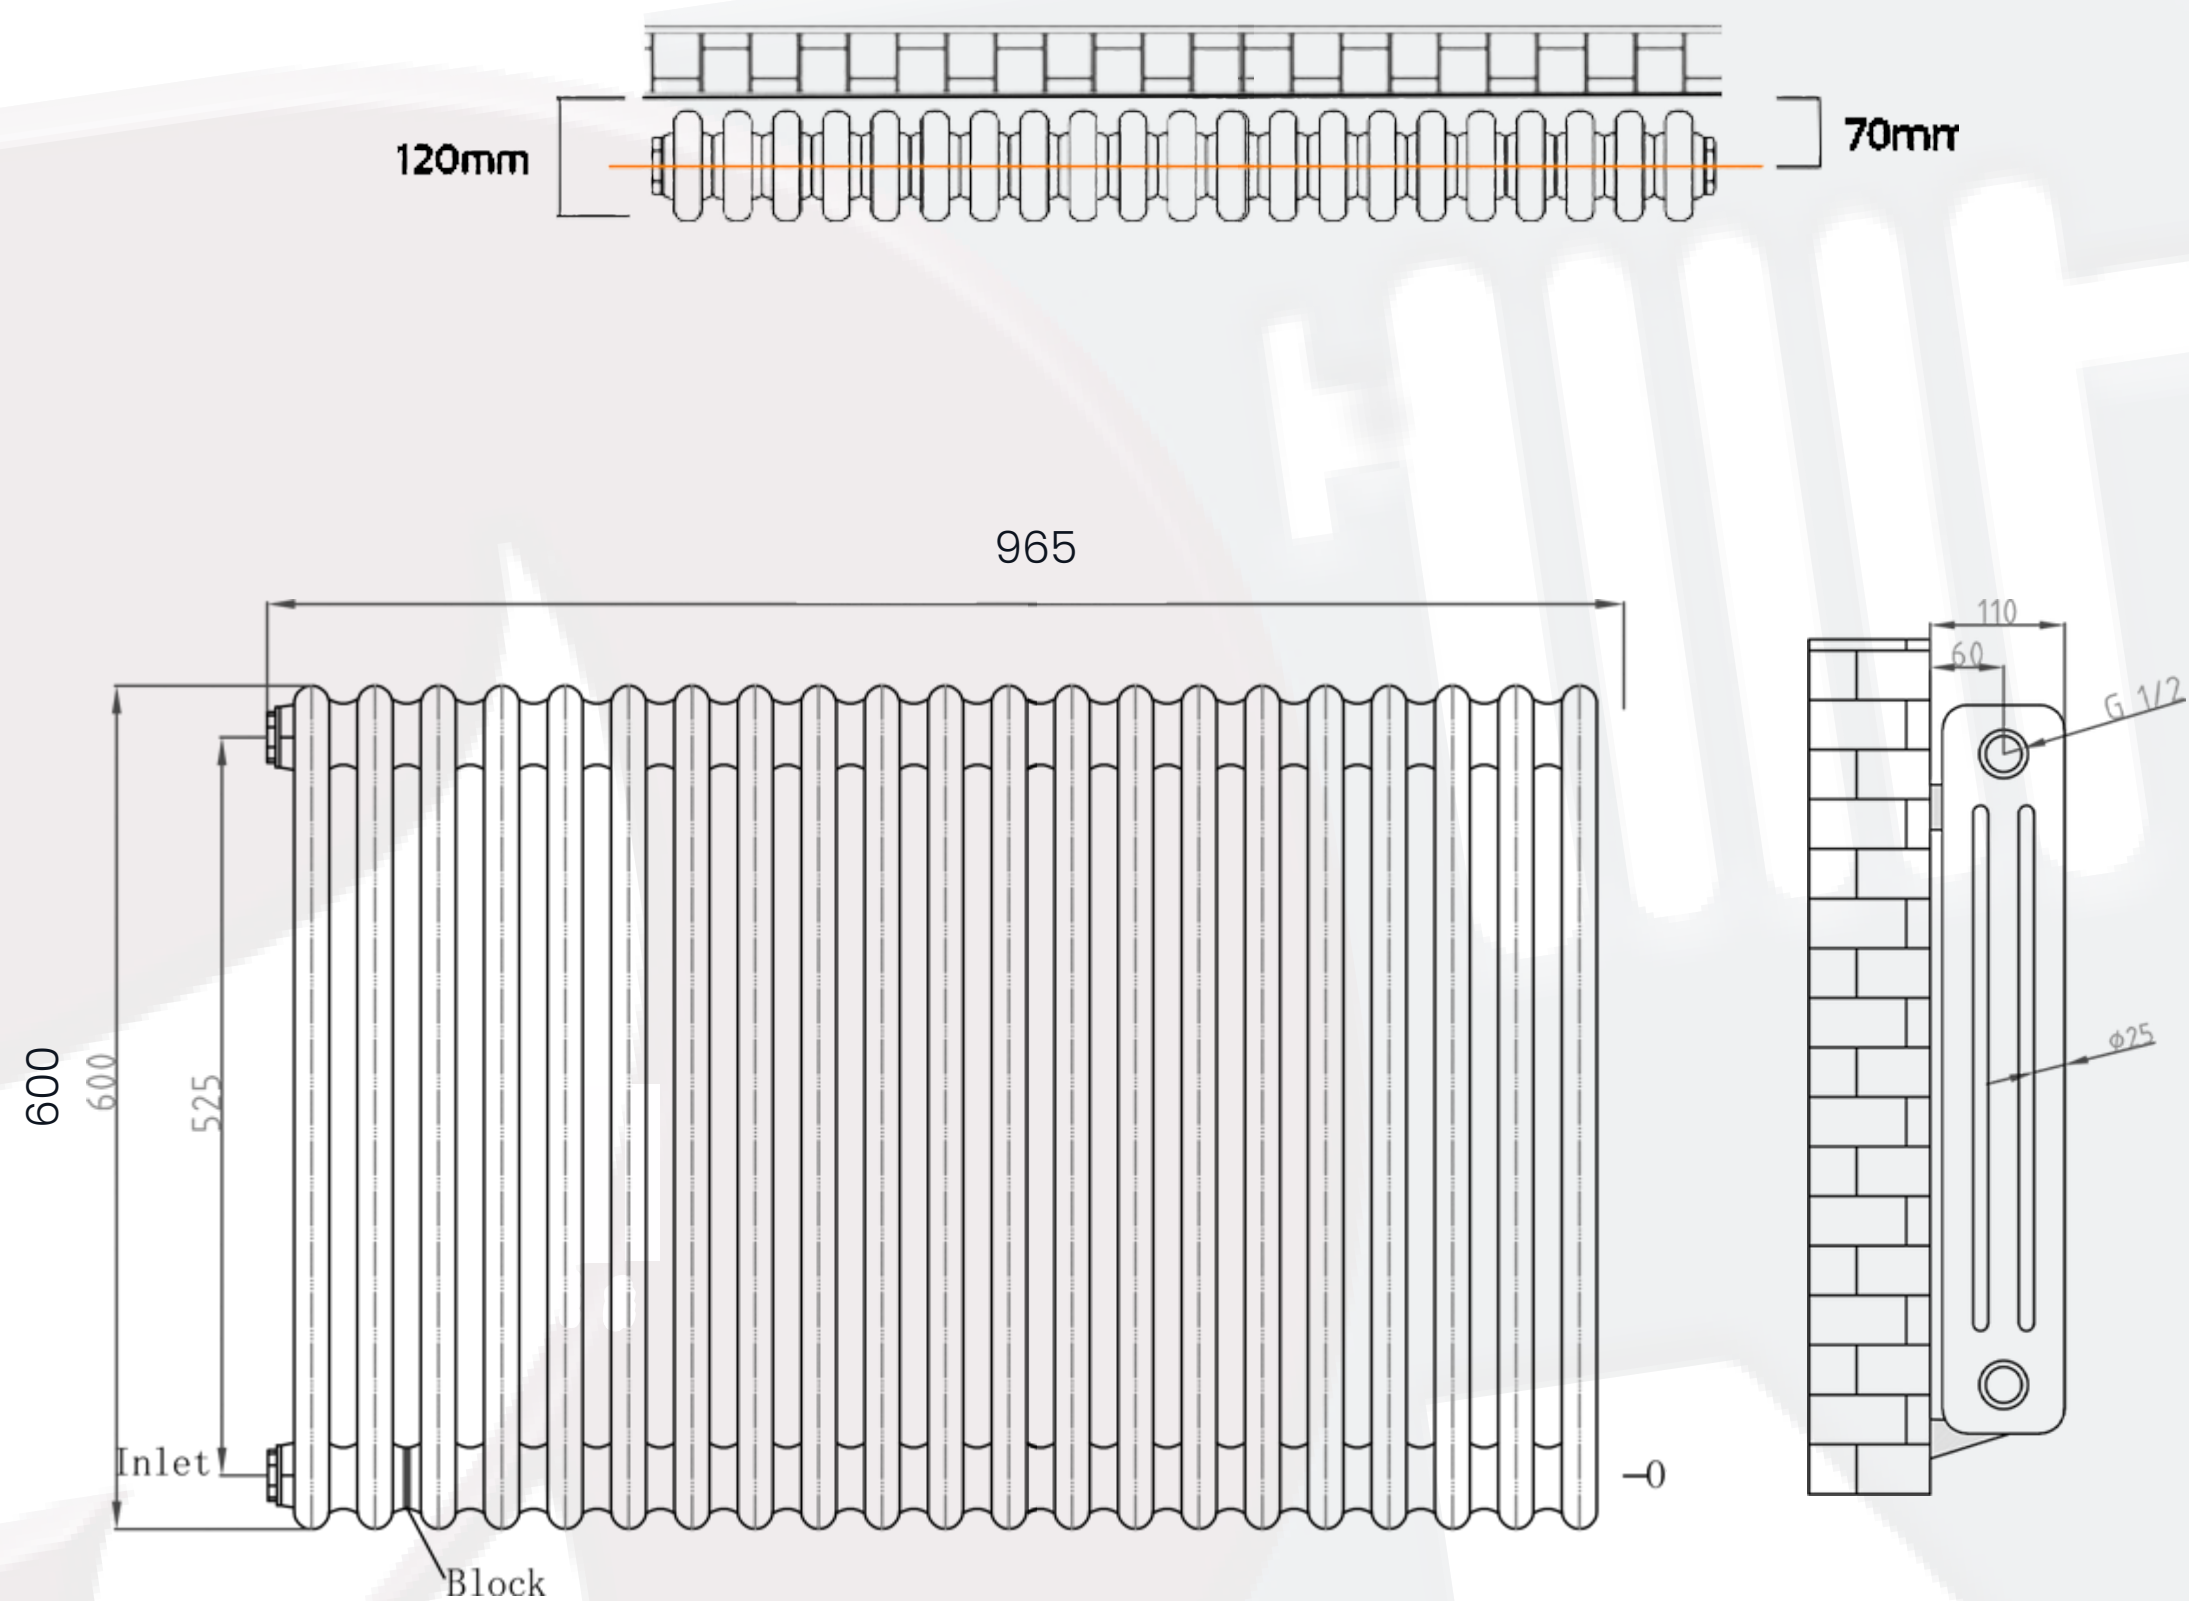

Cotswold Data Sheet

600 x 965mm 3 Column Anthracite Designer Radiator

Height: 600mm
No. Of Tubes: 21
Colour: Anthracite
BTU: @ Delta T50: 5356mm

Width: 965mm
Water Content: 965mm
Watts: 1571
@ Delta T60: 6791mm

All Direct Radiators are BOE and pipe centres are the radiator width plus 74mm.

Please note due to manufacturing tolerances pipe centres may vary by +/- 10mm, we recommend that pipe work is not altered until your radiator is on site.