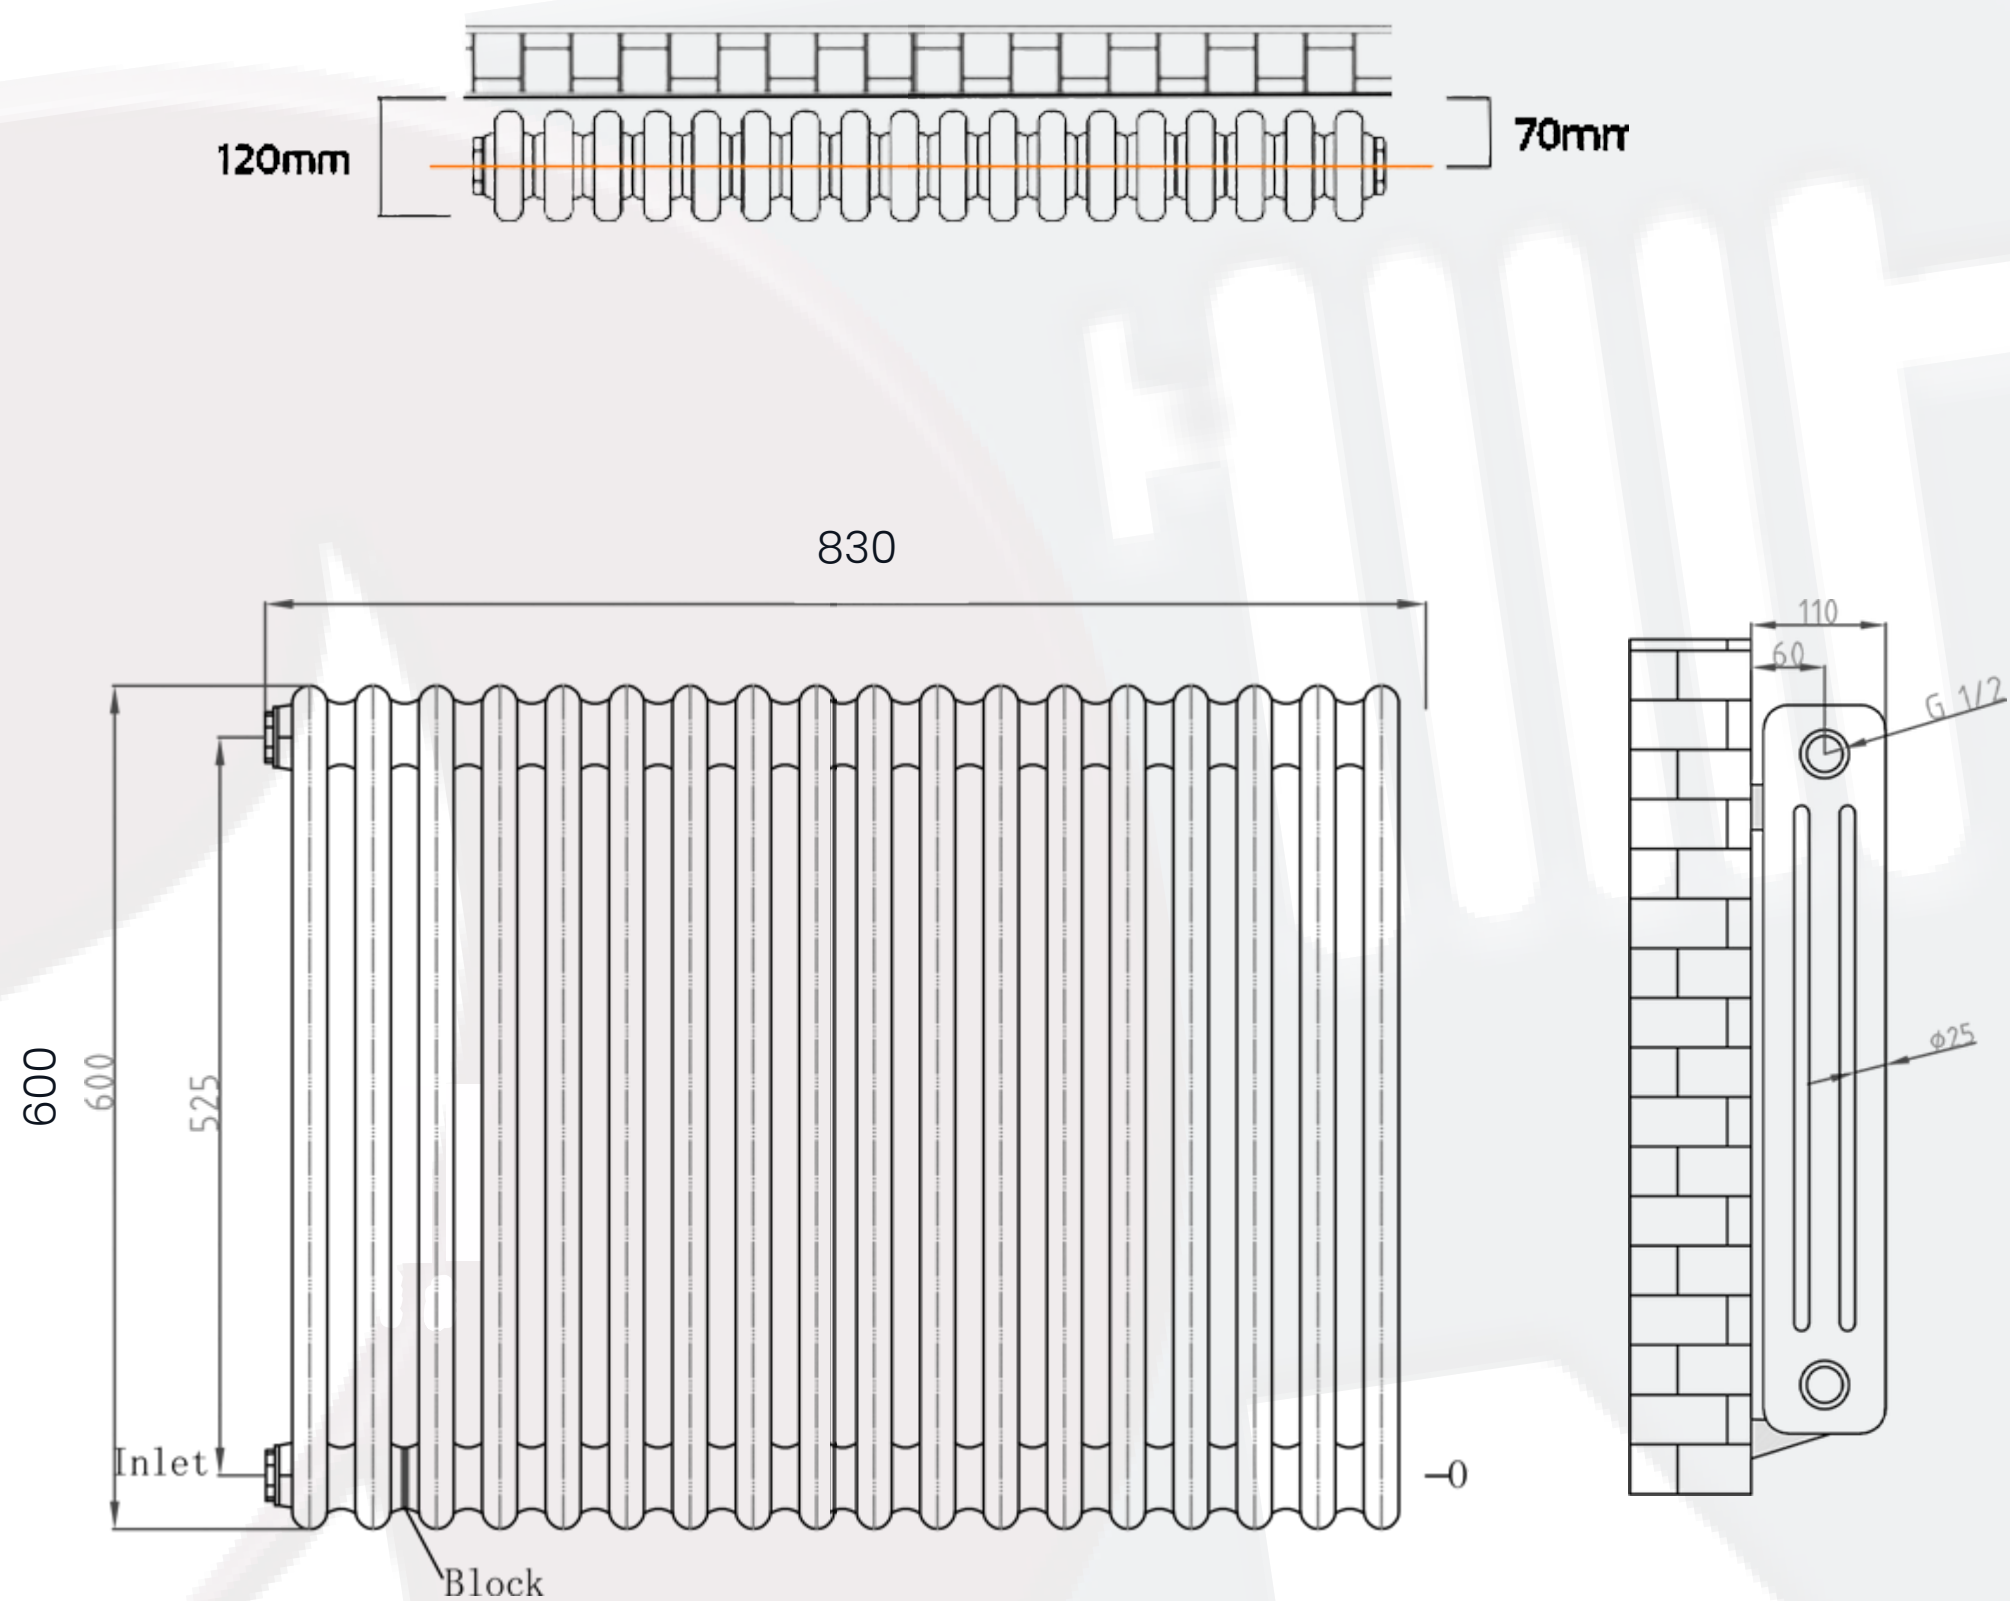

Cotswold Data Sheet

600 x 830mm 3 Column White Designer Radiator

Height: 600mm

No. Of Tubes: 18

Colour: White

BTU: @ Delta T50: 4177mm @ **Delta T60:** 5296mm

Width: 830mm

Water Content: 830mm

Watts: 1224

All Direct Radiators are BOE and pipe centres are the radiator width plus 74mm.

Please note due to manufacturing tolerances pipe centres may vary by +/- 10mm, we recommend that pipe work is not altered until your radiator is on site.